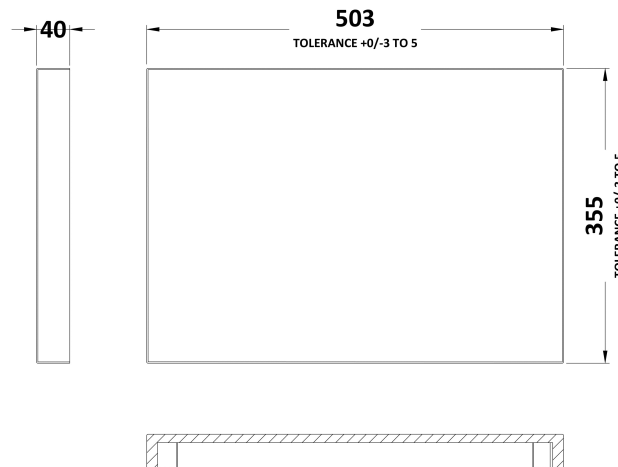

Sales Code: CBI405

Description: 500mm Fd Wc Unit & Polymarble Top

Packaging Details

Barcode: 5056211850083

Sales Code: OFG446

Description: 500 Wc Unit (355mm Deep)

Product Dimensions

Height (mm):	864
Width (mm):	500
Depth (mm):	355
Nett Weight (kg):	14

Packaging Dimensions

Height (mm):	900
Width (mm):	525
Depth (mm):	375
Gross Weight (kg):	14.5

Packaging Data

Box Colour:	Brown Cardboard Box
Box Qty:	1
Label Size:	100 x 50
Label Colour:	White Label
Label Qty:	2

Sales Code: PMB452

Description: 500 Wc Unit Top 500X355

Product Dimensions

Height (mm):	40
Width (mm):	503
Depth (mm):	355
Nett Weight (kg):	7

Packaging Dimensions

Height (mm):	90
Width (mm):	420
Depth (mm):	565
Gross Weight (kg):	7

Packaging Data

Box Colour:	Brown Cardboard Box - Printed
Box Qty:	1
Label Size:	100 x 50
Label Colour:	White Label
Label Qty:	2

Outer Box Dimensions (If Applicable)

Height (mm):	
Width (mm):	
Depth (mm):	
Gross Weight (kg):	
Barcode:	5055275812419