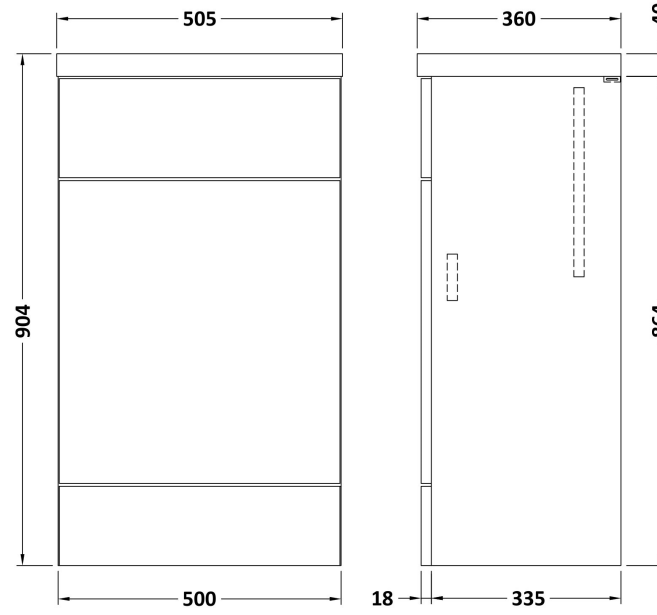

Sales Code: CBI405

Description: 500mm Fd Wc Unit & Polymarble Top

Packaging Details

Barcode: 5056211850083

Sales Code: OFG446

Description: 500 Wc Unit (355mm Deep)

Product Dimensions

Height (mm):	864
Width (mm):	500
Depth (mm):	355
Nett Weight (kg):	14

Packaging Dimensions

Height (mm):	900
Width (mm):	525
Depth (mm):	375
Gross Weight (kg):	14.5

Packaging Data

Box Colour:	Brown Cardboard Box
Box Qty:	1
Label Size:	100 x 50
Label Colour:	White Label
Label Qty:	2

Sales Code: PMB452

Description: 500 Wc Unit Top 500X355

Product Dimensions

Height (mm):	40
Width (mm):	503
Depth (mm):	355
Nett Weight (kg):	7

Packaging Dimensions

Height (mm):	90
Width (mm):	420
Depth (mm):	565
Gross Weight (kg):	7

Packaging Data

Box Colour:	Brown Cardboard Box - Printed
Box Qty:	1
Label Size:	100 x 50
Label Colour:	White Label
Label Qty:	2

Outer Box Dimensions (If Applicable)

Height (mm):	
Width (mm):	
Depth (mm):	
Gross Weight (kg):	
Barcode:	5055275812419