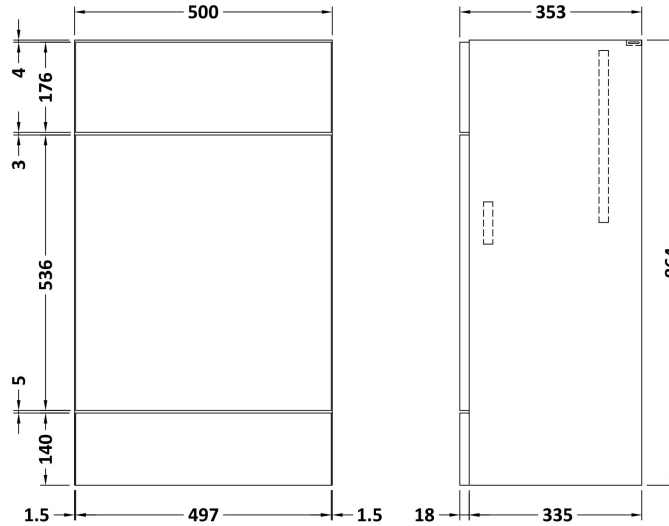

Sales Code: CBI405

Description: 500mm Fd Wc Unit & Polymarble Top

Packaging Details

Barcode: 5056211850083

Sales Code: OFG446

Description: 500 Wc Unit (355mm Deep)

Product Dimensions

Height (mm):	864
Width (mm):	500
Depth (mm):	355
Nett Weight (kg):	14

Packaging Dimensions

Height (mm):	900
Width (mm):	525
Depth (mm):	375
Gross Weight (kg):	14.5

Packaging Data

Box Colour:	Brown Cardboard Box
Box Qty:	1
Label Size:	100 x 50
Label Colour:	White Label
Label Qty:	2

Sales Code: PMB452

Description: 500 Wc Unit Top 500X355

Product Dimensions

Height (mm):	40
Width (mm):	503
Depth (mm):	355
Nett Weight (kg):	7

Packaging Dimensions

Height (mm):	90
Width (mm):	420
Depth (mm):	565
Gross Weight (kg):	7

Packaging Data

Box Colour:	Brown Cardboard Box - Printed
Box Qty:	1
Label Size:	100 x 50
Label Colour:	White Label
Label Qty:	2

Outer Box Dimensions (If Applicable)

Height (mm):	
Width (mm):	
Depth (mm):	
Gross Weight (kg):	
Barcode:	5055275812419