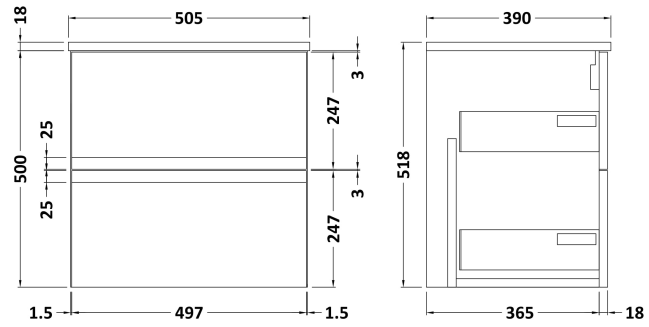

Sales Code: URB102W

Description: 500 W/H 2-Drawer Unit & Worktop

Packaging Details

Barcode: 5056211897323