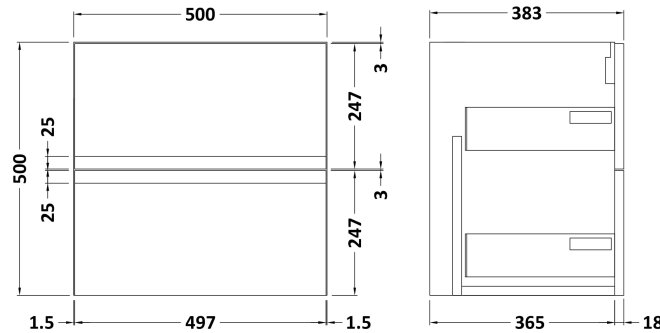

### Product Dimensions

Height (mm):	500
Width (mm):	510
Depth (mm):	383
Nett Weight (kg):	18.5

### Packaging Dimensions

Height (mm):	500
Width (mm):	495
Depth (mm):	383
Gross Weight (kg):	19

### Outer Box Dimensions (If Applicable)

Height (mm):	
Width (mm):	
Depth (mm):	
Gross Weight (kg):	
Barcode:	5056211890393

**Sales Code:** MWT150

**Description:** 500 Worktop (505X390x18mm)

**Product Dimensions**

Height (mm):	18
Width (mm):	505
Depth (mm):	390
Nett Weight (kg):	2

**Packaging Dimensions**

Height (mm):	25
Width (mm):	525
Depth (mm):	410
Gross Weight (kg):	2