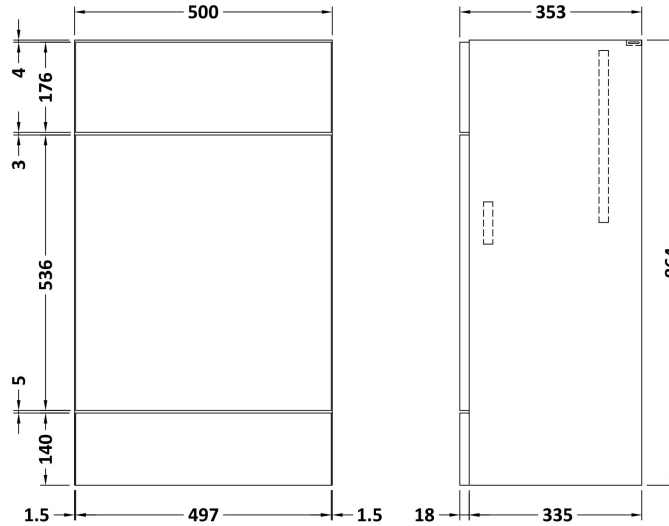

Sales Code: CBI905

Description: 500mm Fd Wc Unit & Polymarble Top

Packaging Details

Barcode: 5055275894293

Sales Code: OFF946

Description: 500 Wc Unit (355mm Deep)

Product Dimensions

Height (mm):	864
Width (mm):	500
Depth (mm):	355
Nett Weight (kg):	14

Packaging Dimensions

Height (mm):	900
Width (mm):	525
Depth (mm):	290
Gross Weight (kg):	14.5

Packaging Data

Box Colour:	Brown Cardboard Box
Box Qty:	1
Label Size:	100 x 50
Label Colour:	White Label
Label Qty:	2

Sales Code: PMB452

Description: 500 Wc Unit Top 500X355

Product Dimensions

Height (mm):	40
Width (mm):	503
Depth (mm):	355
Nett Weight (kg):	7

Packaging Dimensions

Height (mm):	90
Width (mm):	420
Depth (mm):	565
Gross Weight (kg):	7

Packaging Data

Box Colour:	Brown Cardboard Box - Printed
Box Qty:	1
Label Size:	100 x 50
Label Colour:	White Label
Label Qty:	2

Outer Box Dimensions (If Applicable)

Height (mm):	
Width (mm):	
Depth (mm):	
Gross Weight (kg):	
Barcode:	5055275812419