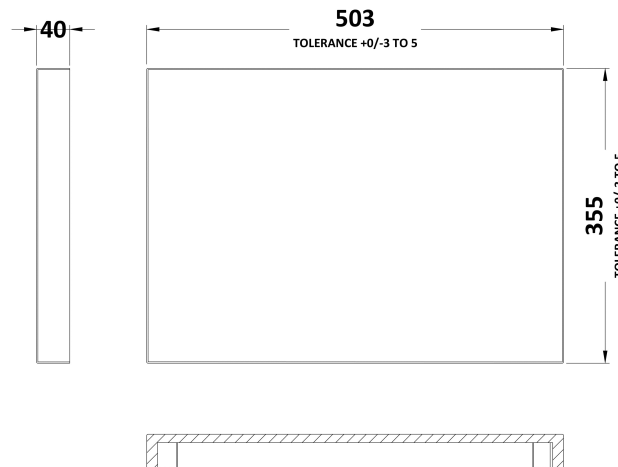

Sales Code: CBI905

Description: 500mm Fd Wc Unit & Polymarble Top

Packaging Details

Barcode: 5055275894293

Sales Code: OFF946

Description: 500 Wc Unit (355mm Deep)

Product Dimensions

Height (mm):	864
Width (mm):	500
Depth (mm):	355
Nett Weight (kg):	14

Packaging Dimensions

Height (mm):	900
Width (mm):	525
Depth (mm):	290
Gross Weight (kg):	14.5

Packaging Data

Box Colour:	Brown Cardboard Box
Box Qty:	1
Label Size:	100 x 50
Label Colour:	White Label
Label Qty:	2

Sales Code: PMB452

Description: 500 Wc Unit Top 500X355

Product Dimensions

Height (mm):	40
Width (mm):	503
Depth (mm):	355
Nett Weight (kg):	7

Packaging Dimensions

Height (mm):	90
Width (mm):	420
Depth (mm):	565
Gross Weight (kg):	7

Packaging Data

Box Colour:	Brown Cardboard Box - Printed
Box Qty:	1
Label Size:	100 x 50
Label Colour:	White Label
Label Qty:	2

Outer Box Dimensions (If Applicable)

Height (mm):	
Width (mm):	
Depth (mm):	
Gross Weight (kg):	
Barcode:	5055275812419