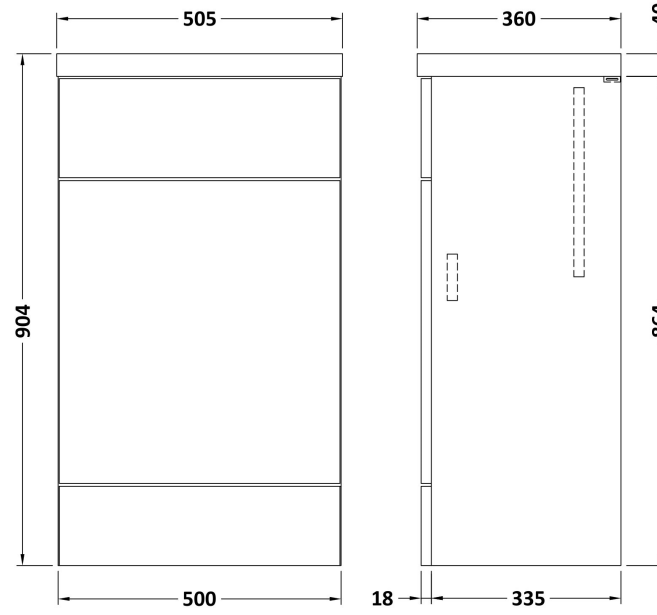

Sales Code: CBI905

Description: 500mm Fd Wc Unit & Polymarble Top

Packaging Details

Barcode: 5055275894293

Sales Code: OFF946

Description: 500 Wc Unit (355mm Deep)

Product Dimensions

Height (mm):	864
Width (mm):	500
Depth (mm):	355
Nett Weight (kg):	14

Packaging Dimensions

Height (mm):	900
Width (mm):	525
Depth (mm):	290
Gross Weight (kg):	14.5

Packaging Data

Box Colour:	Brown Cardboard Box
Box Qty:	1
Label Size:	100 x 50
Label Colour:	White Label
Label Qty:	2

Sales Code: PMB452

Description: 500 Wc Unit Top 500X355

Product Dimensions

Height (mm):	40
Width (mm):	503
Depth (mm):	355
Nett Weight (kg):	7

Packaging Dimensions

Height (mm):	90
Width (mm):	420
Depth (mm):	565
Gross Weight (kg):	7

Packaging Data

Box Colour:	Brown Cardboard Box - Printed
Box Qty:	1
Label Size:	100 x 50
Label Colour:	White Label
Label Qty:	2

Outer Box Dimensions (If Applicable)

Height (mm):	
Width (mm):	
Depth (mm):	
Gross Weight (kg):	
Barcode:	5055275812419