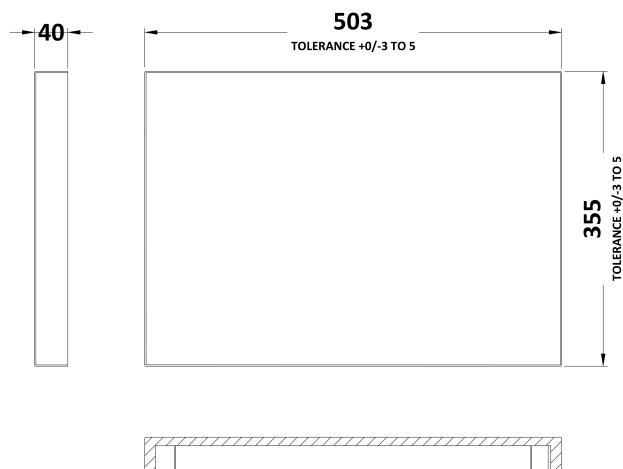

Sales Code: CBI605

Description: 500mm Fd Wc Unit & Polymarble Top

Packaging Details

Barcode: 5055275887912

Sales Code: OFF646

Description: 500 Wc Unit (355mm Deep)

Product Dimensions

Height (mm):	864
Width (mm):	500
Depth (mm):	355
Nett Weight (kg):	14

Packaging Dimensions

Height (mm):	375
Width (mm):	520
Depth (mm):	900
Gross Weight (kg):	14.5

Packaging Data

Box Colour:	Brown Cardboard Box
Box Qty:	1
Label Size:	100 x 50
Label Colour:	White Label
Label Qty:	2

Sales Code: PMB452

Description: 500 Wc Unit Top 500X355

Product Dimensions

Height (mm):	40
Width (mm):	503
Depth (mm):	355
Nett Weight (kg):	7

Packaging Dimensions

Height (mm):	90
Width (mm):	420
Depth (mm):	565
Gross Weight (kg):	7

Packaging Data

Box Colour:	Brown Cardboard Box - Printed
Box Qty:	1
Label Size:	100 x 50
Label Colour:	White Label
Label Qty:	2

Outer Box Dimensions (If Applicable)

Height (mm):	
Width (mm):	
Depth (mm):	
Gross Weight (kg):	
Barcode:	5055275812419