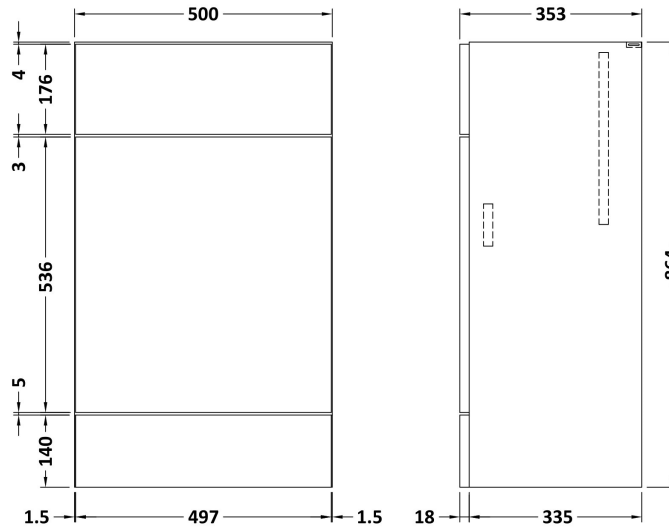

Sales Code: CBI605

Description: 500mm Fd Wc Unit & Polymarble Top

Packaging Details

Barcode: 5055275887912

Sales Code: OFF646

Description: 500 Wc Unit (355mm Deep)

Product Dimensions

Height (mm):	864
Width (mm):	500
Depth (mm):	355
Nett Weight (kg):	14

Packaging Dimensions

Height (mm):	375
Width (mm):	520
Depth (mm):	900
Gross Weight (kg):	14.5

Packaging Data

Box Colour:	Brown Cardboard Box
Box Qty:	1
Label Size:	100 x 50
Label Colour:	White Label
Label Qty:	2

Sales Code: PMB452

Description: 500 Wc Unit Top 500X355

Product Dimensions

Height (mm):	40
Width (mm):	503
Depth (mm):	355
Nett Weight (kg):	7

Packaging Dimensions

Height (mm):	90
Width (mm):	420
Depth (mm):	565
Gross Weight (kg):	7

Packaging Data

Box Colour:	Brown Cardboard Box - Printed
Box Qty:	1
Label Size:	100 x 50
Label Colour:	White Label
Label Qty:	2

Outer Box Dimensions (If Applicable)

Height (mm):	
Width (mm):	
Depth (mm):	
Gross Weight (kg):	
Barcode:	5055275812419