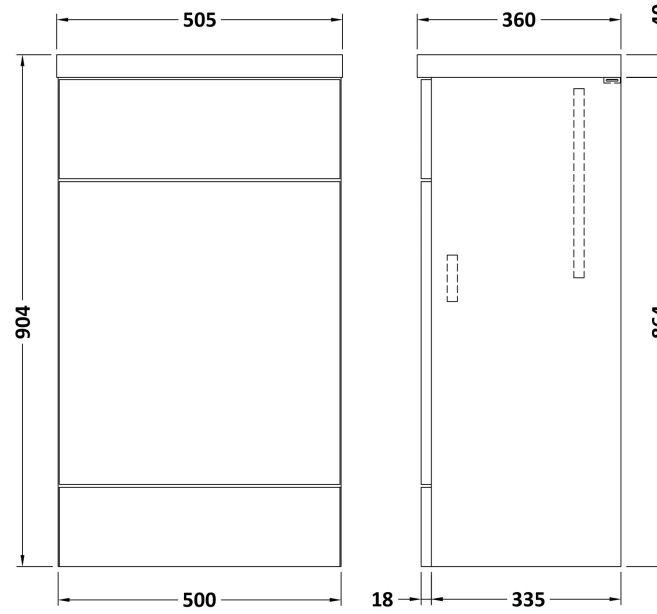

Sales Code: CBI605

Description: 500mm Fd Wc Unit & Polymarble Top

Packaging Details

Barcode: 5055275887912

Sales Code: OFF646

Description: 500 Wc Unit (355mm Deep)

Product Dimensions

Height (mm):	864
Width (mm):	500
Depth (mm):	355
Nett Weight (kg):	14

Packaging Dimensions

Height (mm):	375
Width (mm):	520
Depth (mm):	900
Gross Weight (kg):	14.5

Packaging Data

Box Colour:	Brown Cardboard Box
Box Qty:	1
Label Size:	100 x 50
Label Colour:	White Label
Label Qty:	2

Sales Code: PMB452

Description: 500 Wc Unit Top 500X355

Product Dimensions

Height (mm):	40
Width (mm):	503
Depth (mm):	355
Nett Weight (kg):	7

Packaging Dimensions

Height (mm):	90
Width (mm):	420
Depth (mm):	565
Gross Weight (kg):	7

Packaging Data

Box Colour:	Brown Cardboard Box - Printed
Box Qty:	1
Label Size:	100 x 50
Label Colour:	White Label
Label Qty:	2

Outer Box Dimensions (If Applicable)

Height (mm):	
Width (mm):	
Depth (mm):	
Gross Weight (kg):	
Barcode:	5055275812419