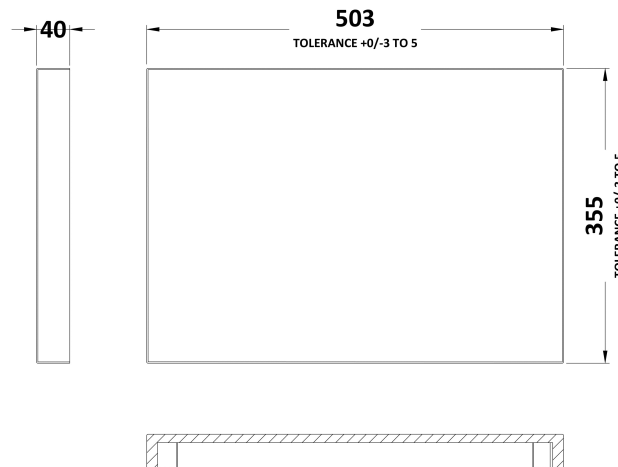

Sales Code: CBI505

Description: 500mm Fd Wc Unit & Polymarble Top

Packaging Details

Barcode: 5055275887639

Sales Code: OFF546

Description: 500 Wc Unit (355mm Deep)

Product Dimensions

Height (mm):	864
Width (mm):	500
Depth (mm):	355
Nett Weight (kg):	14

Packaging Dimensions

Height (mm):	375
Width (mm):	520
Depth (mm):	900
Gross Weight (kg):	14.5

Packaging Data

Box Colour:	Brown Cardboard Box
Box Qty:	1
Label Size:	100 x 50
Label Colour:	White Label
Label Qty:	2

Sales Code: PMB452

Description: 500 Wc Unit Top 500X355

Product Dimensions

Height (mm):	40
Width (mm):	503
Depth (mm):	355
Nett Weight (kg):	7

Packaging Dimensions

Height (mm):	90
Width (mm):	420
Depth (mm):	565
Gross Weight (kg):	7

Packaging Data

Box Colour:	Brown Cardboard Box - Printed
Box Qty:	1
Label Size:	100 x 50
Label Colour:	White Label
Label Qty:	2

Outer Box Dimensions (If Applicable)

Height (mm):	
Width (mm):	
Depth (mm):	
Gross Weight (kg):	
Barcode:	5055275812419