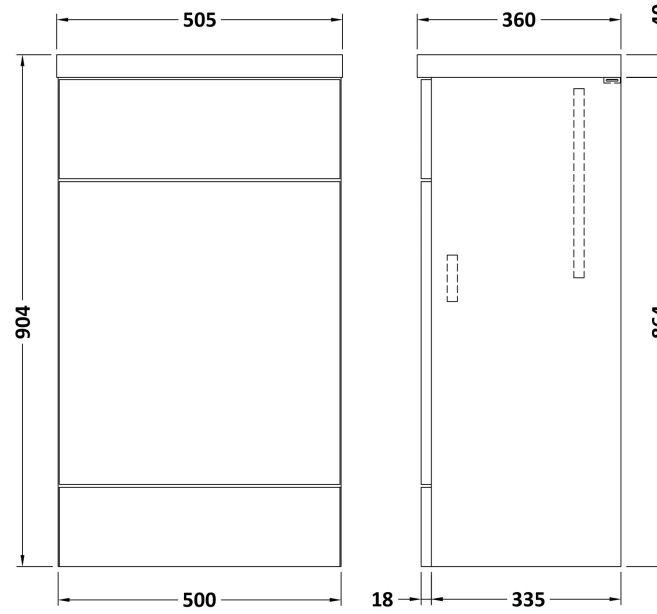

Sales Code: CBI505

Description: 500mm Fd Wc Unit & Polymarble Top

Packaging Details

Barcode: 5055275887639

Sales Code: OFF546

Description: 500 Wc Unit (355mm Deep)

Product Dimensions

Height (mm):	864
Width (mm):	500
Depth (mm):	355
Nett Weight (kg):	14

Packaging Dimensions

Height (mm):	375
Width (mm):	520
Depth (mm):	900
Gross Weight (kg):	14.5

Packaging Data

Box Colour:	Brown Cardboard Box
Box Qty:	1
Label Size:	100 x 50
Label Colour:	White Label
Label Qty:	2

Sales Code: PMB452

Description: 500 Wc Unit Top 500X355

Product Dimensions

Height (mm):	40
Width (mm):	503
Depth (mm):	355
Nett Weight (kg):	7

Packaging Dimensions

Height (mm):	90
Width (mm):	420
Depth (mm):	565
Gross Weight (kg):	7

Packaging Data

Box Colour:	Brown Cardboard Box - Printed
Box Qty:	1
Label Size:	100 x 50
Label Colour:	White Label
Label Qty:	2

Outer Box Dimensions (If Applicable)

Height (mm):	
Width (mm):	
Depth (mm):	
Gross Weight (kg):	
Barcode:	5055275812419