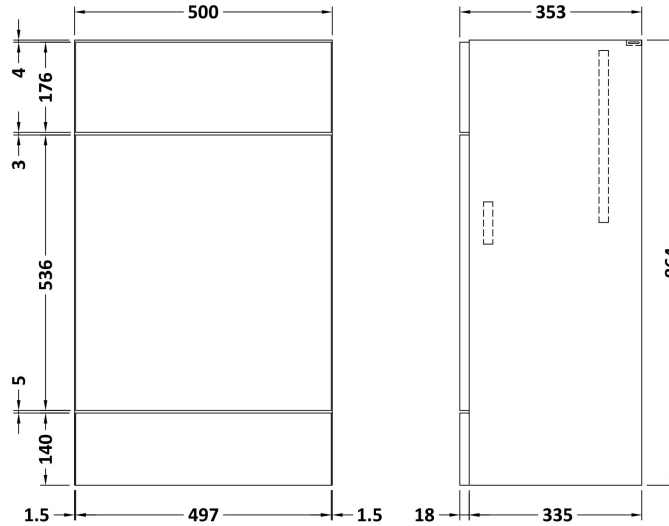

Sales Code: CBI505

Description: 500mm Fd Wc Unit & Polymarble Top

Packaging Details

Barcode: 5055275887639

Sales Code: OFF546

Description: 500 Wc Unit (355mm Deep)

Product Dimensions

Height (mm):	864
Width (mm):	500
Depth (mm):	355
Nett Weight (kg):	14

Packaging Dimensions

Height (mm):	375
Width (mm):	520
Depth (mm):	900
Gross Weight (kg):	14.5

Packaging Data

Box Colour:	Brown Cardboard Box
Box Qty:	1
Label Size:	100 x 50
Label Colour:	White Label
Label Qty:	2

Sales Code: PMB452

Description: 500 Wc Unit Top 500X355

Product Dimensions

Height (mm):	40
Width (mm):	503
Depth (mm):	355
Nett Weight (kg):	7

Packaging Dimensions

Height (mm):	90
Width (mm):	420
Depth (mm):	565
Gross Weight (kg):	7

Packaging Data

Box Colour:	Brown Cardboard Box - Printed
Box Qty:	1
Label Size:	100 x 50
Label Colour:	White Label
Label Qty:	2

Outer Box Dimensions (If Applicable)

Height (mm):	
Width (mm):	
Depth (mm):	
Gross Weight (kg):	
Barcode:	5055275812419