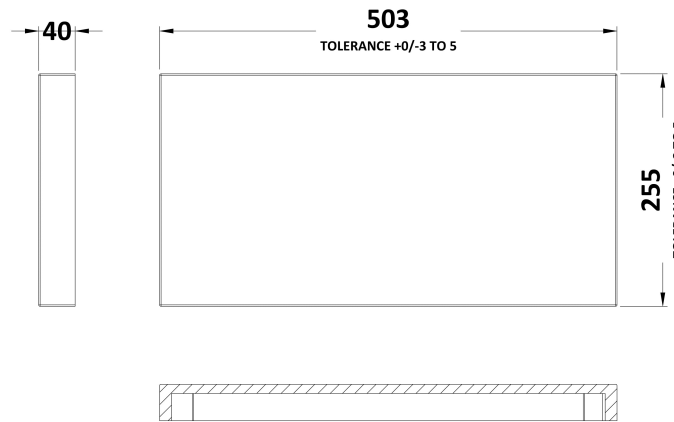

### Product Dimensions

Height (mm):	864
Width (mm):	500
Depth (mm):	255
Nett Weight (kg):	11.5

### Packaging Dimensions

Height (mm):	290
Width (mm):	525
Depth (mm):	900
Gross Weight (kg):	12

### Outer Box Dimensions (If Applicable)

Height (mm):	
Width (mm):	
Depth (mm):	
Gross Weight (kg):	
Barcode:	5055275873243

Sales Code: PMB442

Description: 500 Wc Unit Top 500X255

**Product Dimensions**

Height (mm):	40
Width (mm):	503
Depth (mm):	255
Nett Weight (kg):	5

**Packaging Dimensions**

Height (mm):	90
Width (mm):	335
Depth (mm):	555
Gross Weight (kg):	5