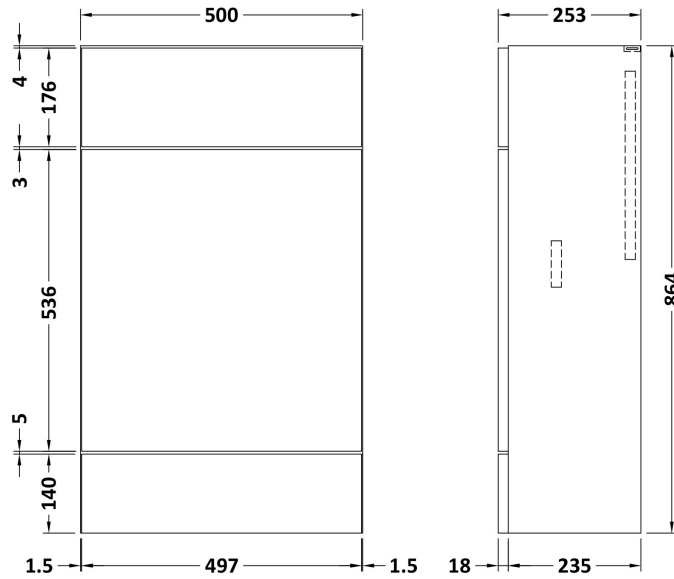

### Product Dimensions

Height (mm):	864
Width (mm):	500
Depth (mm):	255
Nett Weight (kg):	11.5

### Packaging Dimensions

Height (mm):	290
Width (mm):	525
Depth (mm):	900
Gross Weight (kg):	12

### Outer Box Dimensions (If Applicable)

Height (mm):	
Width (mm):	
Depth (mm):	
Gross Weight (kg):	
Barcode:	5055275873243

Sales Code: PMB442

Description: 500 Wc Unit Top 500X255

**Product Dimensions**

Height (mm):	40
Width (mm):	503
Depth (mm):	255
Nett Weight (kg):	5

**Packaging Dimensions**

Height (mm):	90
Width (mm):	335
Depth (mm):	555
Gross Weight (kg):	5