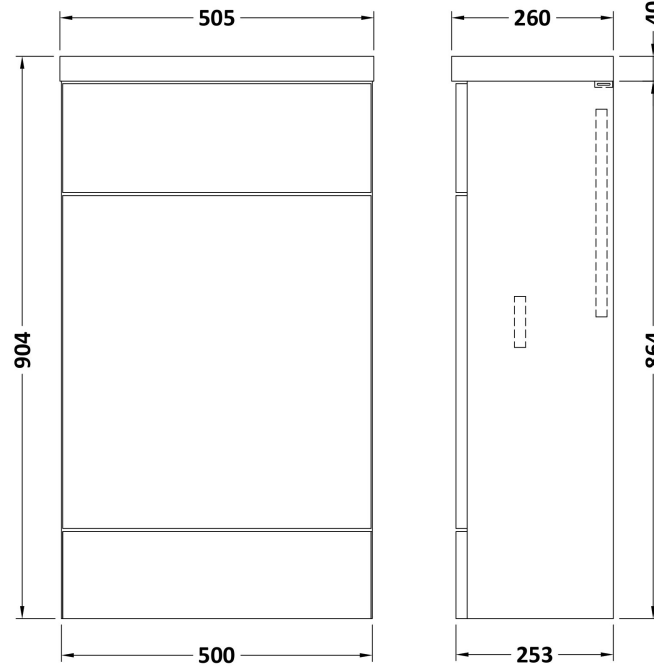

Sales Code: CBI904

Description: 500mm Compact Wc Unit & Polymarble Top

Packaging Details

Barcode: 5055275894286