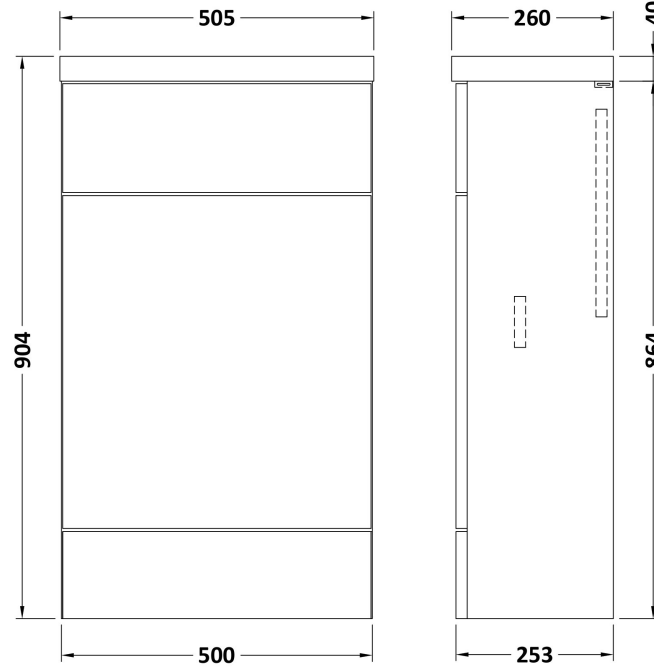

Sales Code: CBI604

Description: 500mm Compact Wc Unit & Polymarble Top

Packaging Details

Barcode: 5055275887905