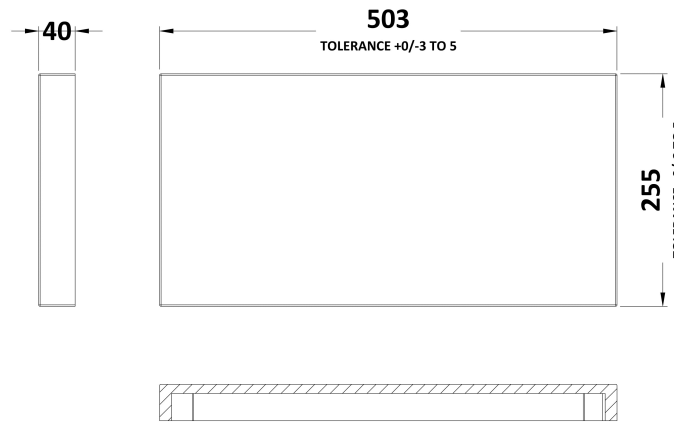

### Product Dimensions

Height (mm):	864
Width (mm):	500
Depth (mm):	255
Nett Weight (kg):	11.5

### Packaging Dimensions

Height (mm):	290
Width (mm):	525
Depth (mm):	875
Gross Weight (kg):	12

### Outer Box Dimensions (If Applicable)

Height (mm):	
Width (mm):	
Depth (mm):	
Gross Weight (kg):	
Barcode:	5055275816813

### Product Dimensions

Height (mm):	40
Width (mm):	503
Depth (mm):	255
Nett Weight (kg):	5