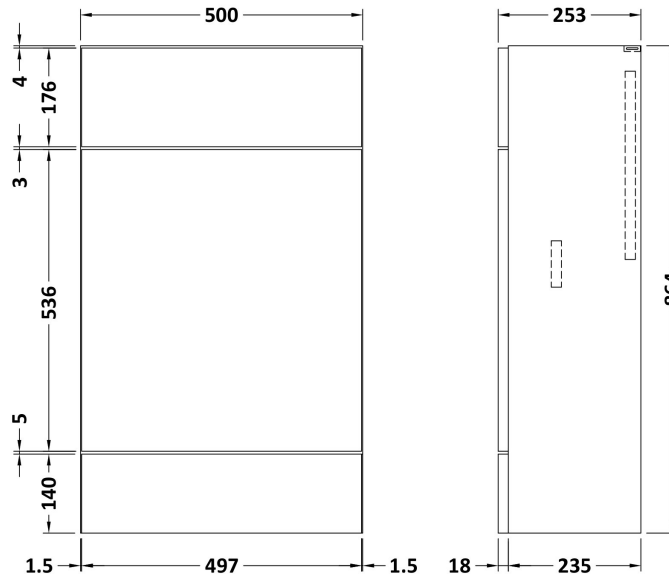

### Product Dimensions

Height (mm):	864
Width (mm):	500
Depth (mm):	255
Nett Weight (kg):	11.5

### Packaging Dimensions

Height (mm):	290
Width (mm):	525
Depth (mm):	875
Gross Weight (kg):	12

### Product Dimensions

Height (mm):	40
Width (mm):	503
Depth (mm):	255
Nett Weight (kg):	5

### Packaging Dimensions

Height (mm):	90
Width (mm):	335
Depth (mm):	555
Gross Weight (kg):	5