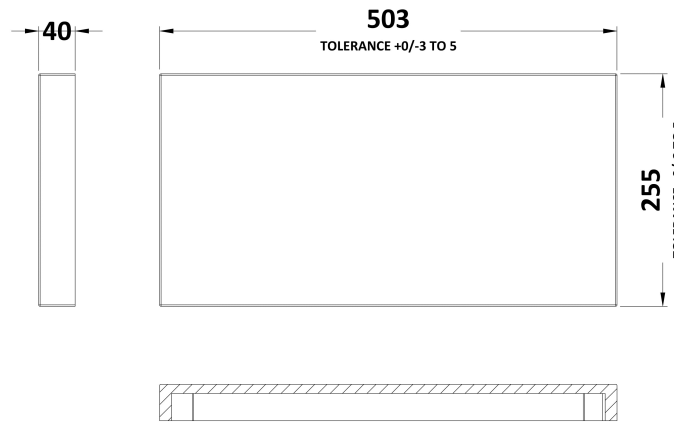

Sales Code: CBI504

Description: 500mm Compact Wc Unit & Polymarble Top

Packaging Details

Barcode: 5055275887622

Sales Code: OFF545

Description: 500 Wc Unit (255mm Deep)

Product Dimensions

Height (mm):	864
Width (mm):	500
Depth (mm):	255
Nett Weight (kg):	11.5

Packaging Dimensions

Height (mm):	290
Width (mm):	525
Depth (mm):	875
Gross Weight (kg):	12

Packaging Data

Box Colour:	Brown Cardboard Box
Box Qty:	1
Label Size:	100 x 50
Label Colour:	White Label
Label Qty:	2

Sales Code: PMB442

Description: 500 Wc Unit Top 500X255

Product Dimensions

Height (mm):	40
Width (mm):	503
Depth (mm):	255
Nett Weight (kg):	5

Packaging Dimensions

Height (mm):	90
Width (mm):	335
Depth (mm):	555
Gross Weight (kg):	5

Packaging Data

Box Colour:	Brown Cardboard Box - Printed
Box Qty:	1
Label Size:	100 x 50
Label Colour:	White Label
Label Qty:	2

Outer Box Dimensions (If Applicable)

Height (mm):	
Width (mm):	
Depth (mm):	
Gross Weight (kg):	
Barcode:	5055275812396