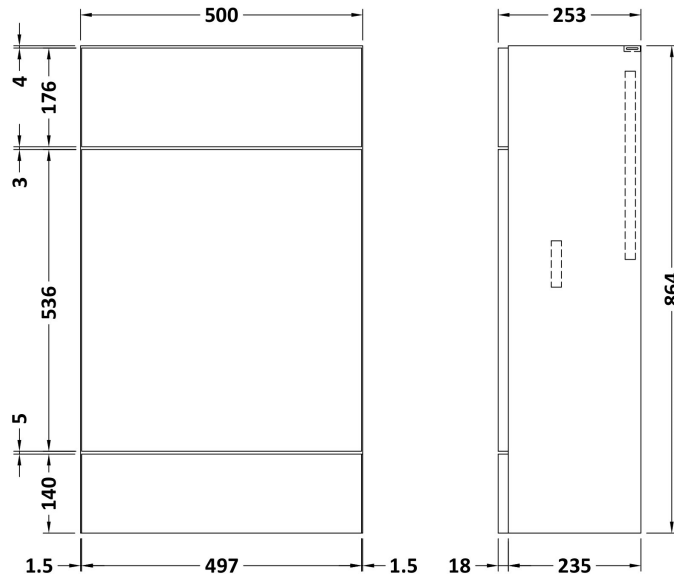

Sales Code: CBI504

Description: 500mm Compact Wc Unit & Polymarble Top

Packaging Details

Barcode: 5055275887622

Sales Code: OFF545

Description: 500 Wc Unit (255mm Deep)

Product Dimensions

Height (mm):	864
Width (mm):	500
Depth (mm):	255
Nett Weight (kg):	11.5

Packaging Dimensions

Height (mm):	290
Width (mm):	525
Depth (mm):	875
Gross Weight (kg):	12

Packaging Data

Box Colour:	Brown Cardboard Box
Box Qty:	1
Label Size:	100 x 50
Label Colour:	White Label
Label Qty:	2

Sales Code: PMB442

Description: 500 Wc Unit Top 500X255

Product Dimensions

Height (mm):	40
Width (mm):	503
Depth (mm):	255
Nett Weight (kg):	5

Packaging Dimensions

Height (mm):	90
Width (mm):	335
Depth (mm):	555
Gross Weight (kg):	5

Packaging Data

Box Colour:	Brown Cardboard Box - Printed
Box Qty:	1
Label Size:	100 x 50
Label Colour:	White Label
Label Qty:	2

Outer Box Dimensions (If Applicable)

Height (mm):	
Width (mm):	
Depth (mm):	
Gross Weight (kg):	
Barcode:	5055275812396