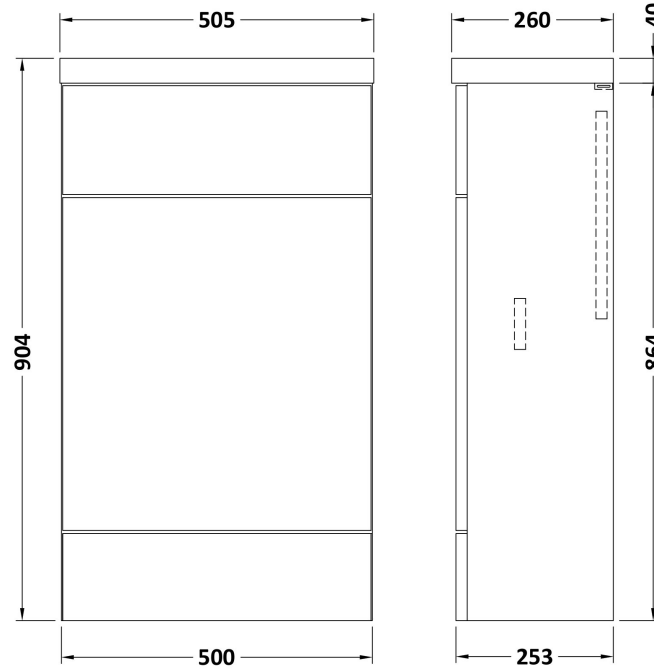

Sales Code: CBI504

Description: 500mm Compact Wc Unit & Polymarble Top

Packaging Details

Barcode: 5055275887622

Sales Code: OFF545

Description: 500 Wc Unit (255mm Deep)

Product Dimensions

Height (mm):	864
Width (mm):	500
Depth (mm):	255
Nett Weight (kg):	11.5

Packaging Dimensions

Height (mm):	290
Width (mm):	525
Depth (mm):	875
Gross Weight (kg):	12

Packaging Data

Box Colour:	Brown Cardboard Box
Box Qty:	1
Label Size:	100 x 50
Label Colour:	White Label
Label Qty:	2

Sales Code: PMB442

Description: 500 Wc Unit Top 500X255

Product Dimensions

Height (mm):	40
Width (mm):	503
Depth (mm):	255
Nett Weight (kg):	5

Packaging Dimensions

Height (mm):	90
Width (mm):	335
Depth (mm):	555
Gross Weight (kg):	5

Packaging Data

Box Colour:	Brown Cardboard Box - Printed
Box Qty:	1
Label Size:	100 x 50
Label Colour:	White Label
Label Qty:	2

Outer Box Dimensions (If Applicable)

Height (mm):	
Width (mm):	
Depth (mm):	
Gross Weight (kg):	
Barcode:	5055275812396