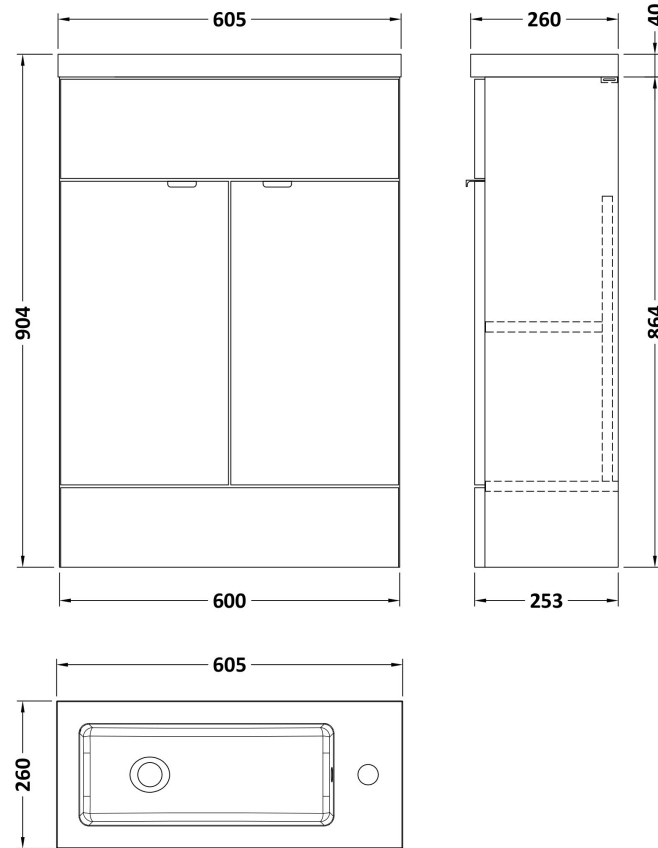

Sales Code: CBI106

Description: 600mm Compact Vanity Unit & Basin

Packaging Details

Barcode: 5055275887080

Sales Code: OFF107

Description: 600 Vanity Unit (255mm Deep)

Product Dimensions

Height (mm):	864
Width (mm):	600
Depth (mm):	255
Nett Weight (kg):	17

Packaging Dimensions

Height (mm):	290
Width (mm):	625
Depth (mm):	875
Gross Weight (kg):	17.5

Packaging Data

Box Colour:	Brown Cardboard Box
Box Qty:	1
Label Size:	100 x 50
Label Colour:	Not Applicable
Label Qty:	0

Outer Box Dimensions (If Applicable)

Height (mm):	
Width (mm):	
Depth (mm):	
Gross Weight (kg):	
Barcode:	5055275817223

Product Details

Country of Origin:	China
Fitting Instruction:	No
CE & UKCA:	N/A
FSC Certified Materials:	Yes
Colour:	Gloss White
Construction Method:	Cam & Wood Dowel
Construction Type:	Rigid
Cabinet Finish:	MFC Painted Gloss
Fascia Finish:	Mdf Painted Gloss
Cabinet Thickness (mm):	16
Fascia Thickness (mm):	18
Drawer Included:	No
Drawer Type:	Not Applicable
No of Shelves:	1
Hinge Type:	95 Degree Clip-On Soft Close
Hinge Included:	Yes
Adjustable Legs:	No
Fixings Included:	Yes
Handle Style:	Contemporary
Waste Shroud:	No
Handle Included:	Yes
Handle Type:	Wrapover

Sales Code: PMB303

Description: 600 Side Tap Basin 1Th (602.5X255x40)

Product Dimensions

Height (mm):	255
Width (mm):	603
Depth (mm):	135
Nett Weight (kg):	9

Packaging Dimensions

Height (mm):	305
Width (mm):	205
Depth (mm):	655
Gross Weight (kg):	9