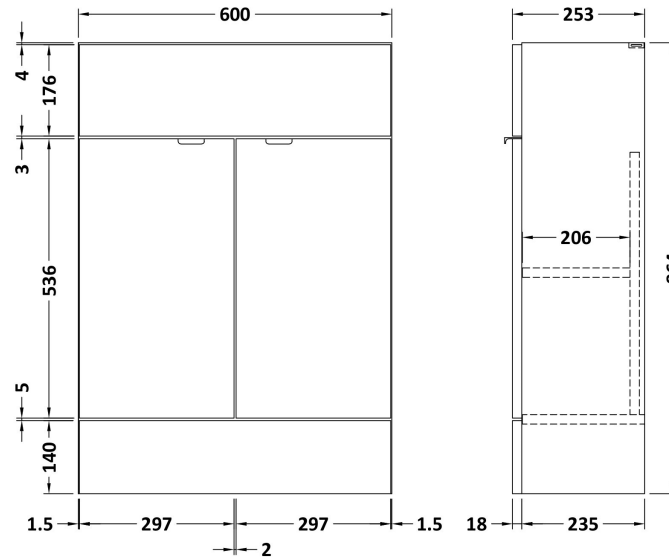

Sales Code: CBI106

Description: 600mm Compact Vanity Unit & Basin

Packaging Details

Barcode: 5055275887080

Sales Code: OFF107

Description: 600 Vanity Unit (255mm Deep)

Product Dimensions

Height (mm):	864
Width (mm):	600
Depth (mm):	255
Nett Weight (kg):	17

Packaging Dimensions

Height (mm):	290
Width (mm):	625
Depth (mm):	875
Gross Weight (kg):	17.5

Packaging Data

Box Colour:	Brown Cardboard Box
Box Qty:	1
Label Size:	100 x 50
Label Colour:	Not Applicable
Label Qty:	0

Outer Box Dimensions (If Applicable)

Height (mm):	
Width (mm):	
Depth (mm):	
Gross Weight (kg):	
Barcode:	5055275817223

Product Details

Country of Origin:	China
Fitting Instruction:	No
CE & UKCA:	N/A
FSC Certified Materials:	Yes
Colour:	Gloss White
Construction Method:	Cam & Wood Dowel
Construction Type:	Rigid
Cabinet Finish:	MFC Painted Gloss
Fascia Finish:	Mdf Painted Gloss
Cabinet Thickness (mm):	16
Fascia Thickness (mm):	18
Drawer Included:	No
Drawer Type:	Not Applicable
No of Shelves:	1
Hinge Type:	95 Degree Clip-On Soft Close
Hinge Included:	Yes
Adjustable Legs:	No
Fixings Included:	Yes
Handle Style:	Contemporary
Waste Shroud:	No
Handle Included:	Yes
Handle Type:	Wrapover

Sales Code: PMB303

Description: 600 Side Tap Basin 1Th (602.5X255x40)

Product Dimensions

Height (mm):	255
Width (mm):	603
Depth (mm):	135
Nett Weight (kg):	9

Packaging Dimensions

Height (mm):	305
Width (mm):	205
Depth (mm):	655
Gross Weight (kg):	9