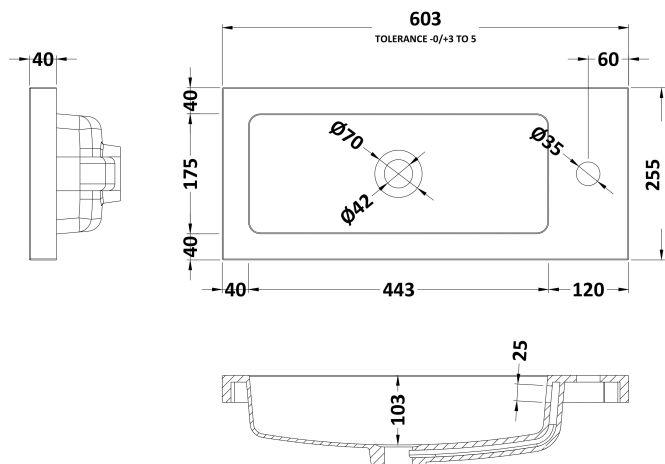

Packaging Dimensions

Height (mm):	290
Width (mm):	625
Depth (mm):	875
Gross Weight (kg):	17.5

Packaging Data

Box Colour:	Brown Cardboard Box
Box Qty:	1
Label Size:	100 x 50
Label Colour:	Not Applicable
Label Qty:	0

Outer Box Dimensions (If Applicable)

Height (mm):	
Width (mm):	
Depth (mm):	
Gross Weight (kg):	
Barcode:	5055275817223

Product Details

Country of Origin:	China
Fitting Instruction:	No
CE & UKCA:	N/A
FSC Certified Materials:	Yes
Colour:	Gloss White
Construction Method:	Cam & Wood Dowel
Construction Type:	Rigid
Cabinet Finish:	MFC Painted Gloss
Fascia Finish:	Mdf Painted Gloss
Cabinet Thickness (mm):	16
Fascia Thickness (mm):	18
Drawer Included:	No
Drawer Type:	Not Applicable
No of Shelves:	1
Hinge Type:	95 Degree Clip-On Soft Close
Hinge Included:	Yes
Adjustable Legs:	No
Fixings Included:	Yes
Handle Style:	Contemporary
Waste Shroud:	No
Handle Included:	Yes
Handle Type:	Wrapover

Sales Code: PMB303

Description: 600 Side Tap Basin 1Th (602.5X255x40)

Product Dimensions

Height (mm):	255
Width (mm):	603
Depth (mm):	135
Nett Weight (kg):	9

Packaging Dimensions

Height (mm):	305
Width (mm):	205
Depth (mm):	655
Gross Weight (kg):	9

Packaging Data

Box Colour:	Brown Cardboard Box - Printed
Box Qty:	1
Label Size:	100 x 50
Label Colour:	White Label
Label Qty:	2

Outer Box Dimensions (If Applicable)

Height (mm):	
Width (mm):	
Depth (mm):	
Gross Weight (kg):	
Barcode:	5055369063048