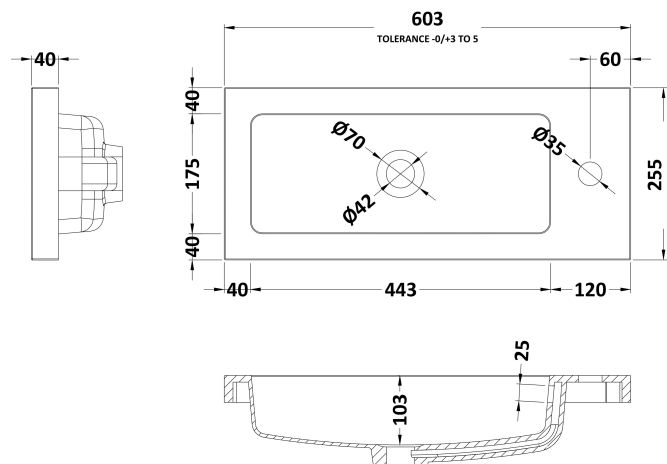

### Product Dimensions

Height (mm):	864
Width (mm):	600
Depth (mm):	255
Nett Weight (kg):	17

### Outer Box Dimensions (If Applicable)

Height (mm):	
Width (mm):	
Depth (mm):	
Gross Weight (kg):	
Barcode:	5055275873366

### Product Dimensions

Height (mm):	255
Width (mm):	603
Depth (mm):	135
Nett Weight (kg):	9

### Packaging Dimensions

Height (mm):	305
Width (mm):	205
Depth (mm):	655
Gross Weight (kg):	9