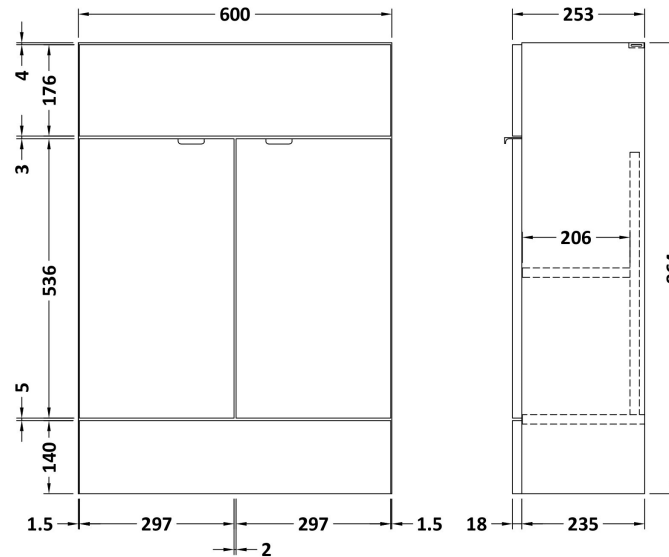

### Product Dimensions

Height (mm):	864
Width (mm):	600
Depth (mm):	255
Nett Weight (kg):	17

### Packaging Dimensions

Height (mm):	290
Width (mm):	625
Depth (mm):	900
Gross Weight (kg):	17.5

### Product Dimensions

Height (mm):	255
Width (mm):	603
Depth (mm):	135
Nett Weight (kg):	9

### Packaging Dimensions

Height (mm):	305
Width (mm):	205
Depth (mm):	655
Gross Weight (kg):	9