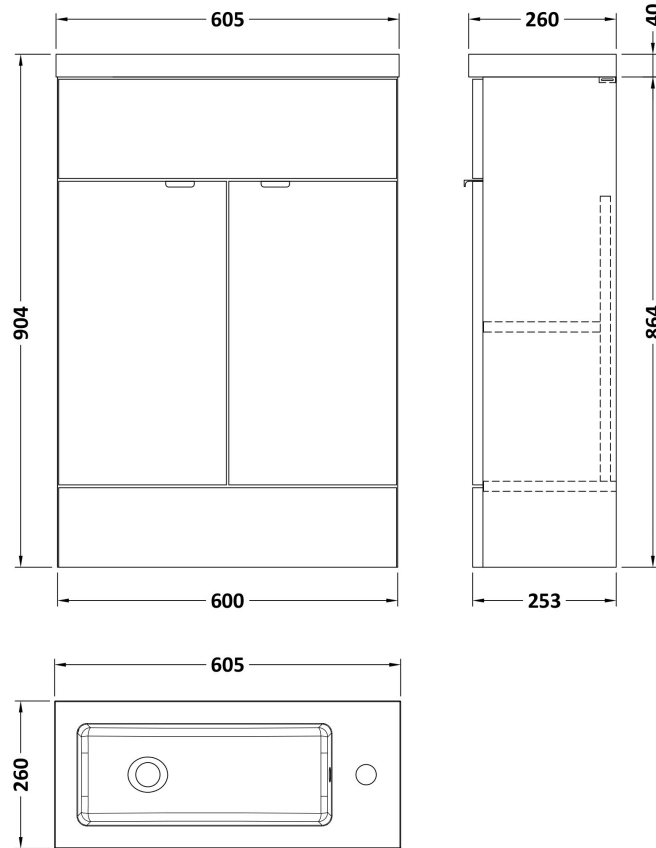

Sales Code: CBI906

Description: 600mm Compact Vanity Unit & Basin

Packaging Details

Barcode: 5055275894309