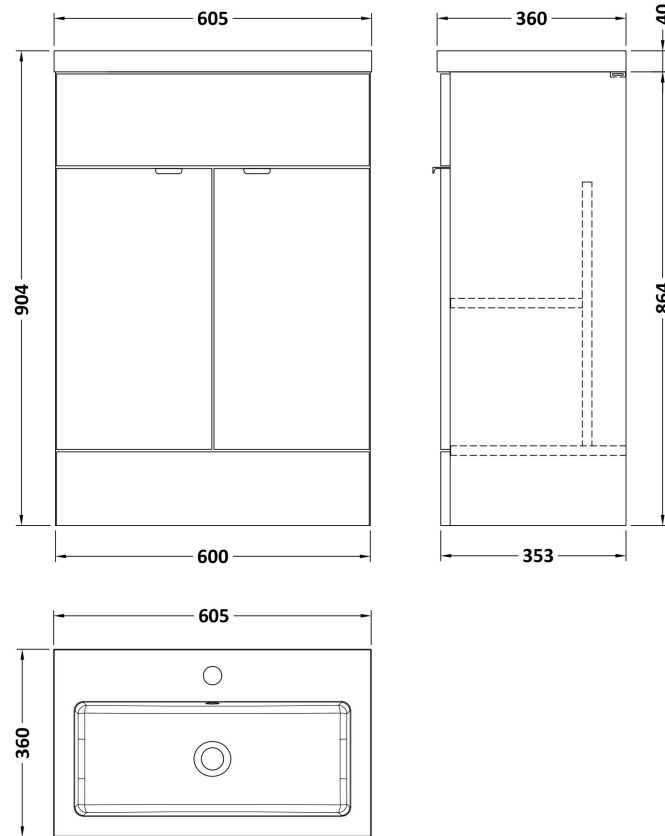

Sales Code: CBI907

Description: 600mm Fd Vanity Unit & Basin

Packaging Details

Barcode: 5055275894316

Sales Code: OFF908

Description: 600 Vanity Unit (355mm Deep)

Product Dimensions

Height (mm):	864
Width (mm):	600
Depth (mm):	355
Nett Weight (kg):	20.5

Packaging Dimensions

Height (mm):	375
Width (mm):	625
Depth (mm):	900
Gross Weight (kg):	21

Packaging Data

Box Colour:	Brown Cardboard Box
Box Qty:	1
Label Size:	100 x 50
Label Colour:	White Label
Label Qty:	2

Sales Code: PMB313

Description: 600 Rear Tap Basin 1Th

Product Dimensions

Height (mm):	355
Width (mm):	603
Depth (mm):	135
Nett Weight (kg):	9.66

Packaging Dimensions

Height (mm):	410
Width (mm):	200
Depth (mm):	650
Gross Weight (kg):	9.66

Packaging Data

Box Colour:	Brown Cardboard Box - Printed
Box Qty:	1
Label Size:	100 x 50
Label Colour:	White Label
Label Qty:	2

Outer Box Dimensions (If Applicable)

Height (mm):	
Width (mm):	
Depth (mm):	
Gross Weight (kg):	
Barcode:	5055369071982