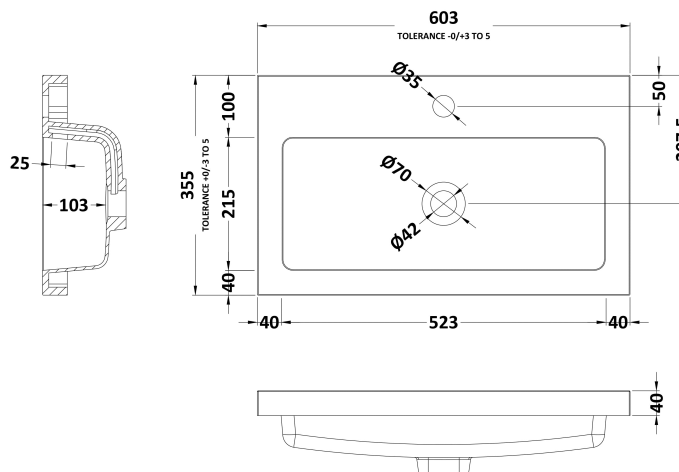

Sales Code: CBI907

Description: 600mm Fd Vanity Unit & Basin

Packaging Details

Barcode: 5055275894316

Sales Code: OFF908

Description: 600 Vanity Unit (355mm Deep)

Product Dimensions

Height (mm):	864
Width (mm):	600
Depth (mm):	355
Nett Weight (kg):	20.5

Packaging Dimensions

Height (mm):	375
Width (mm):	625
Depth (mm):	900
Gross Weight (kg):	21

Packaging Data

Box Colour:	Brown Cardboard Box
Box Qty:	1
Label Size:	100 x 50
Label Colour:	White Label
Label Qty:	2

Outer Box Dimensions (If Applicable)

Height (mm):	
Width (mm):	
Depth (mm):	
Gross Weight (kg):	
Barcode:	5055275873465

Product Details

Country of Origin:	China
Fitting Instruction:	No
CE & UKCA:	N/A
FSC Certified Materials:	Yes
Colour:	Gloss Grey
Construction Method:	Cam & Wood Dowel
Construction Type:	Rigid
Cabinet Finish:	MFC Painted Gloss
Fascia Finish:	MFC Painted Gloss
Cabinet Thickness (mm):	16
Fascia Thickness (mm):	18
Drawer Included:	No
Drawer Type:	Not Applicable
No of Shelves:	1
Hinge Type:	95 Degree Clip-On Soft Close
Hinge Included:	Yes
Adjustable Legs:	No
Fixings Included:	Yes
Handle Style:	Contemporary
Waste Shroud:	No
Handle Included:	Yes
Handle Type:	Wrapover

Sales Code: PMB313

Description: 600 Rear Tap Basin 1Th

Product Dimensions

Height (mm):	355
Width (mm):	603
Depth (mm):	135
Nett Weight (kg):	9.66

Packaging Dimensions

Height (mm):	410
Width (mm):	200
Depth (mm):	650
Gross Weight (kg):	9.66