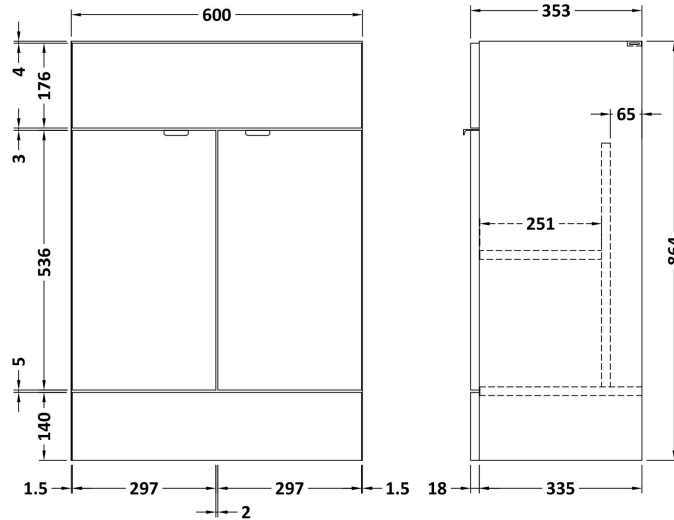

Sales Code: CBI907

Description: 600mm Fd Vanity Unit & Basin

Packaging Details

Barcode: 5055275894316

Sales Code: OFF908

Description: 600 Vanity Unit (355mm Deep)

Product Dimensions

Height (mm):	864
Width (mm):	600
Depth (mm):	355
Nett Weight (kg):	20.5

Packaging Dimensions

Height (mm):	375
Width (mm):	625
Depth (mm):	900
Gross Weight (kg):	21

Packaging Data

Box Colour:	Brown Cardboard Box
Box Qty:	1
Label Size:	100 x 50
Label Colour:	White Label
Label Qty:	2

Sales Code: PMB313

Description: 600 Rear Tap Basin 1Th

Product Dimensions

Height (mm):	355
Width (mm):	603
Depth (mm):	135
Nett Weight (kg):	9.66

Packaging Dimensions

Height (mm):	410
Width (mm):	200
Depth (mm):	650
Gross Weight (kg):	9.66

Packaging Data

Box Colour:	Brown Cardboard Box - Printed
Box Qty:	1
Label Size:	100 x 50
Label Colour:	White Label
Label Qty:	2

Outer Box Dimensions (If Applicable)

Height (mm):	
Width (mm):	
Depth (mm):	
Gross Weight (kg):	
Barcode:	5055369071982