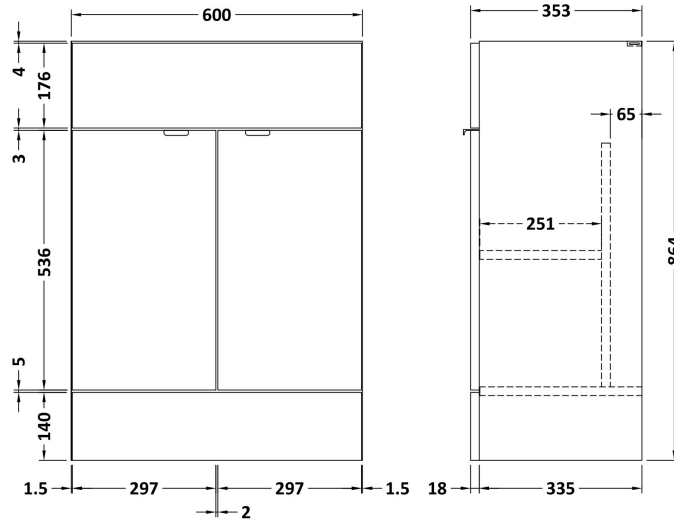

Sales Code: CBI107

Description: 600mm Fd Vanity Unit & Basin

Packaging Details

Barcode: 5055275887097

Sales Code: OFF108

Description: 600 Vanity Unit (355mm Deep)

Product Dimensions

Height (mm):	864
Width (mm):	600
Depth (mm):	355
Nett Weight (kg):	20.5

Packaging Dimensions

Height (mm):	375
Width (mm):	620
Depth (mm):	900
Gross Weight (kg):	21

Packaging Data

Box Colour:	Brown Cardboard Box
Box Qty:	1
Label Size:	100 x 50
Label Colour:	Not Applicable
Label Qty:	0

Outer Box Dimensions (If Applicable)

Height (mm):	
Width (mm):	
Depth (mm):	
Gross Weight (kg):	
Barcode:	5055275817391

Product Details

Country of Origin:	China
Fitting Instruction:	No
CE & UKCA:	N/A
FSC Certified Materials:	Yes
Colour:	Gloss White
Construction Method:	Cam & Wood Dowel
Construction Type:	Rigid
Cabinet Finish:	MFC Painted Gloss
Fascia Finish:	Mdf Painted Gloss
Cabinet Thickness (mm):	16
Fascia Thickness (mm):	18
Drawer Included:	No
Drawer Type:	Not Applicable
No of Shelves:	1
Hinge Type:	95 Degree Clip-On Soft Close
Hinge Included:	Yes
Adjustable Legs:	No
Fixings Included:	Yes
Handle Style:	Contemporary
Waste Shroud:	No
Handle Included:	Yes
Handle Type:	Wrapover

Sales Code: PMB313

Description: 600 Rear Tap Basin 1Th

Product Dimensions

Height (mm):	355
Width (mm):	603
Depth (mm):	135
Nett Weight (kg):	9.66

Packaging Dimensions

Height (mm):	410
Width (mm):	200
Depth (mm):	650
Gross Weight (kg):	9.66