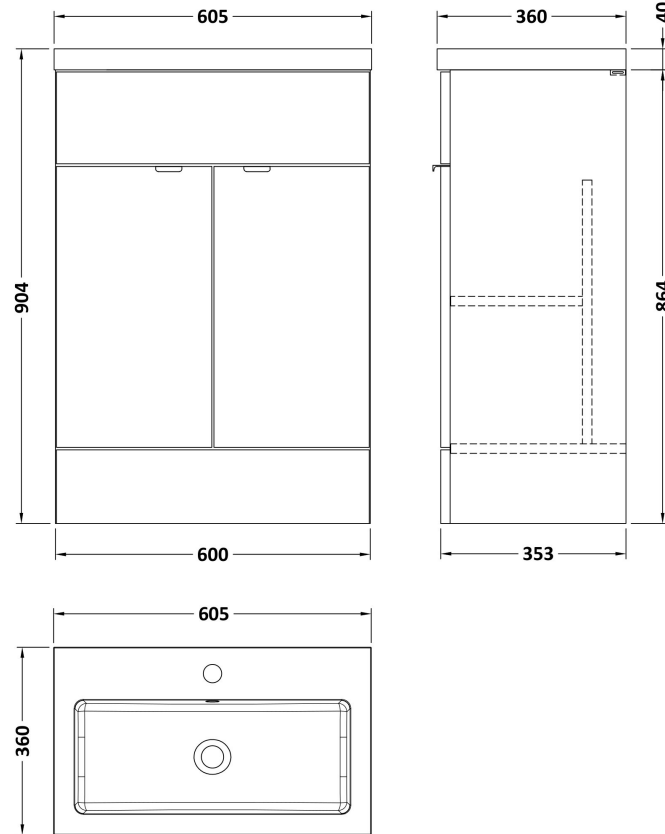

Sales Code: CBI107

Description: 600mm Fd Vanity Unit & Basin

Packaging Details

Barcode: 5055275887097

Sales Code: OFF108

Description: 600 Vanity Unit (355mm Deep)

Product Dimensions

Height (mm):	864
Width (mm):	600
Depth (mm):	355
Nett Weight (kg):	20.5

Packaging Dimensions

Height (mm):	375
Width (mm):	620
Depth (mm):	900
Gross Weight (kg):	21

Packaging Data

Box Colour:	Brown Cardboard Box
Box Qty:	1
Label Size:	100 x 50
Label Colour:	Not Applicable
Label Qty:	0

Outer Box Dimensions (If Applicable)

Height (mm):	
Width (mm):	
Depth (mm):	
Gross Weight (kg):	
Barcode:	5055275817391

Product Details

Country of Origin:	China
Fitting Instruction:	No
CE & UKCA:	N/A
FSC Certified Materials:	Yes
Colour:	Gloss White
Construction Method:	Cam & Wood Dowel
Construction Type:	Rigid
Cabinet Finish:	MFC Painted Gloss
Fascia Finish:	Mdf Painted Gloss
Cabinet Thickness (mm):	16
Fascia Thickness (mm):	18
Drawer Included:	No
Drawer Type:	Not Applicable
No of Shelves:	1
Hinge Type:	95 Degree Clip-On Soft Close
Hinge Included:	Yes
Adjustable Legs:	No
Fixings Included:	Yes
Handle Style:	Contemporary
Waste Shroud:	No
Handle Included:	Yes
Handle Type:	Wrapover

Sales Code: PMB313

Description: 600 Rear Tap Basin 1Th

Product Dimensions

Height (mm):	355
Width (mm):	603
Depth (mm):	135
Nett Weight (kg):	9.66

Packaging Dimensions

Height (mm):	410
Width (mm):	200
Depth (mm):	650
Gross Weight (kg):	9.66