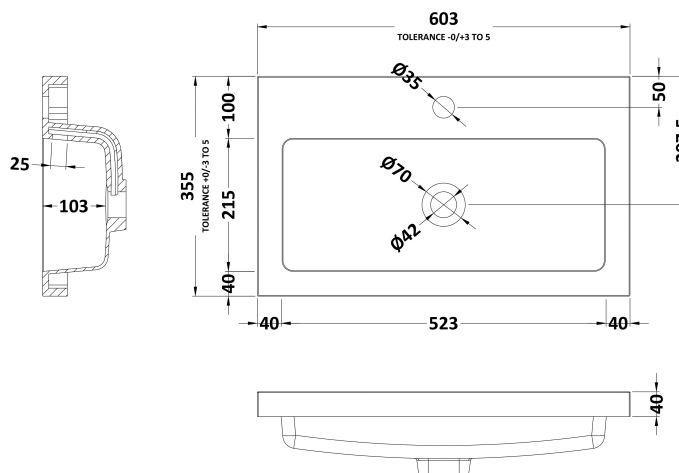

Sales Code: CBI107

Description: 600mm Fd Vanity Unit & Basin

Packaging Details

Barcode: 5055275887097

Sales Code: OFF108

Description: 600 Vanity Unit (355mm Deep)

Product Dimensions

Height (mm):	864
Width (mm):	600
Depth (mm):	355
Nett Weight (kg):	20.5

Packaging Dimensions

Height (mm):	375
Width (mm):	620
Depth (mm):	900
Gross Weight (kg):	21

Packaging Data

Box Colour:	Brown Cardboard Box
Box Qty:	1
Label Size:	100 x 50
Label Colour:	Not Applicable
Label Qty:	0

Outer Box Dimensions (If Applicable)

Height (mm):	
Width (mm):	
Depth (mm):	
Gross Weight (kg):	
Barcode:	5055275817391

Product Details

Country of Origin:	China
Fitting Instruction:	No
CE & UKCA:	N/A
FSC Certified Materials:	Yes
Colour:	Gloss White
Construction Method:	Cam & Wood Dowel
Construction Type:	Rigid
Cabinet Finish:	MFC Painted Gloss
Fascia Finish:	Mdf Painted Gloss
Cabinet Thickness (mm):	16
Fascia Thickness (mm):	18
Drawer Included:	No
Drawer Type:	Not Applicable
No of Shelves:	1
Hinge Type:	95 Degree Clip-On Soft Close
Hinge Included:	Yes
Adjustable Legs:	No
Fixings Included:	Yes
Handle Style:	Contemporary
Waste Shroud:	No
Handle Included:	Yes
Handle Type:	Wrapover

Sales Code: PMB313

Description: 600 Rear Tap Basin 1Th

Product Dimensions

Height (mm):	355
Width (mm):	603
Depth (mm):	135
Nett Weight (kg):	9.66

Packaging Dimensions

Height (mm):	410
Width (mm):	200
Depth (mm):	650
Gross Weight (kg):	9.66