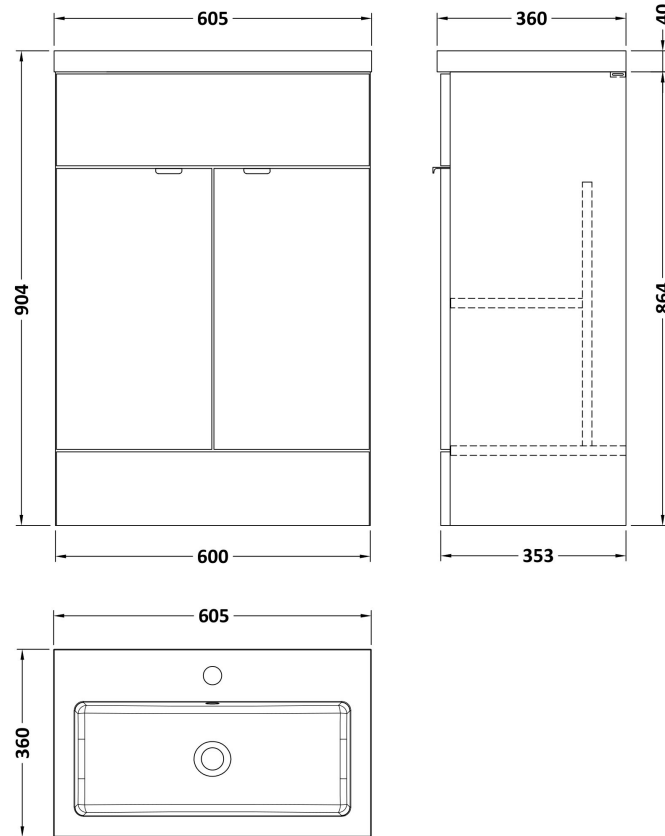

Sales Code: CBI507

Description: 600mm Fd Vanity Unit & Basin

Packaging Details

Barcode: 5055275887653

Sales Code: OFF508

Description: 600 Vanity Unit (355mm Deep)

Product Dimensions

Height (mm):	864
Width (mm):	600
Depth (mm):	355
Nett Weight (kg):	20.5

Packaging Dimensions

Height (mm):	375
Width (mm):	620
Depth (mm):	900
Gross Weight (kg):	21

Packaging Data

Box Colour:	Brown Cardboard Box
Box Qty:	1
Label Size:	100 x 50
Label Colour:	White Label
Label Qty:	2

Sales Code: PMB313

Description: 600 Rear Tap Basin 1Th

Product Dimensions

Height (mm):	355
Width (mm):	603
Depth (mm):	135
Nett Weight (kg):	9.66

Packaging Dimensions

Height (mm):	410
Width (mm):	200
Depth (mm):	650
Gross Weight (kg):	9.66

Packaging Data

Box Colour:	Brown Cardboard Box - Printed
Box Qty:	1
Label Size:	100 x 50
Label Colour:	White Label
Label Qty:	2

Outer Box Dimensions (If Applicable)

Height (mm):	
Width (mm):	
Depth (mm):	
Gross Weight (kg):	
Barcode:	5055369071982