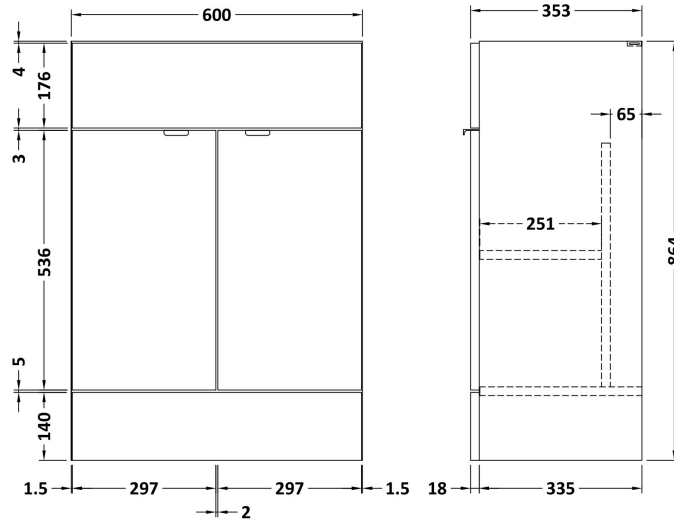

Sales Code: CBI507

Description: 600mm Fd Vanity Unit & Basin

Packaging Details

Barcode: 5055275887653

Sales Code: OFF508

Description: 600 Vanity Unit (355mm Deep)

Product Dimensions

Height (mm):	864
Width (mm):	600
Depth (mm):	355
Nett Weight (kg):	20.5

Packaging Dimensions

Height (mm):	375
Width (mm):	620
Depth (mm):	900
Gross Weight (kg):	21

Packaging Data

Box Colour:	Brown Cardboard Box
Box Qty:	1
Label Size:	100 x 50
Label Colour:	White Label
Label Qty:	2

Sales Code: PMB313

Description: 600 Rear Tap Basin 1Th

Product Dimensions

Height (mm):	355
Width (mm):	603
Depth (mm):	135
Nett Weight (kg):	9.66

Packaging Dimensions

Height (mm):	410
Width (mm):	200
Depth (mm):	650
Gross Weight (kg):	9.66

Packaging Data

Box Colour:	Brown Cardboard Box - Printed
Box Qty:	1
Label Size:	100 x 50
Label Colour:	White Label
Label Qty:	2

Outer Box Dimensions (If Applicable)

Height (mm):	
Width (mm):	
Depth (mm):	
Gross Weight (kg):	
Barcode:	5055369071982