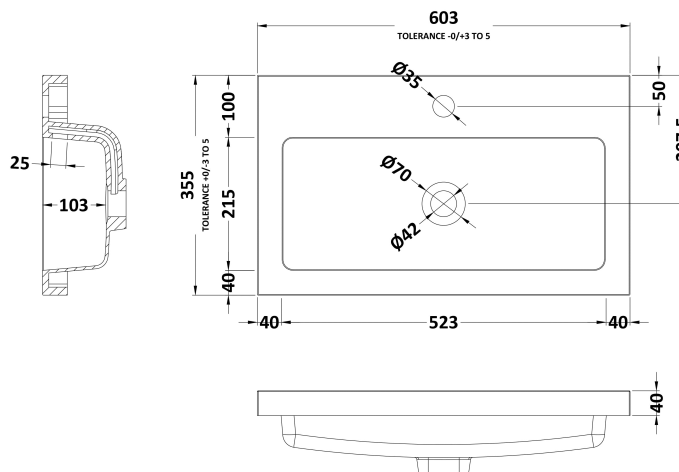

Sales Code: CBI507

Description: 600mm Fd Vanity Unit & Basin

Packaging Details

Barcode: 5055275887653

Sales Code: OFF508

Description: 600 Vanity Unit (355mm Deep)

Product Dimensions

Height (mm):	864
Width (mm):	600
Depth (mm):	355
Nett Weight (kg):	20.5

Packaging Dimensions

Height (mm):	375
Width (mm):	620
Depth (mm):	900
Gross Weight (kg):	21

Packaging Data

Box Colour:	Brown Cardboard Box
Box Qty:	1
Label Size:	100 x 50
Label Colour:	White Label
Label Qty:	2

Outer Box Dimensions (If Applicable)

Height (mm):	
Width (mm):	
Depth (mm):	
Gross Weight (kg):	
Barcode:	5055275820209

Product Details

Country of Origin:	United Kingdom
Fitting Instruction:	No
CE & UKCA:	N/A
FSC Certified Materials:	Yes
Colour:	Anthracite Woodgrain
Construction Method:	Cam & Wood Dowel
Construction Type:	Rigid
Cabinet Finish:	MFC Textured Woodgrain
Fascia Finish:	MFC Textured Woodgrain
Cabinet Thickness (mm):	18
Fascia Thickness (mm):	18
Drawer Included:	No
Drawer Type:	Not Applicable
No of Shelves:	1
Hinge Type:	95 Degree Clip-On Soft Close
Hinge Included:	Yes
Adjustable Legs:	No
Fixings Included:	Yes
Handle Style:	Contemporary
Waste Shroud:	No
Handle Included:	Yes
Handle Type:	Wrapover

Sales Code: PMB313

Description: 600 Rear Tap Basin 1Th

Product Dimensions

Height (mm):	355
Width (mm):	603
Depth (mm):	135
Nett Weight (kg):	9.66

Packaging Dimensions

Height (mm):	410
Width (mm):	200
Depth (mm):	650
Gross Weight (kg):	9.66