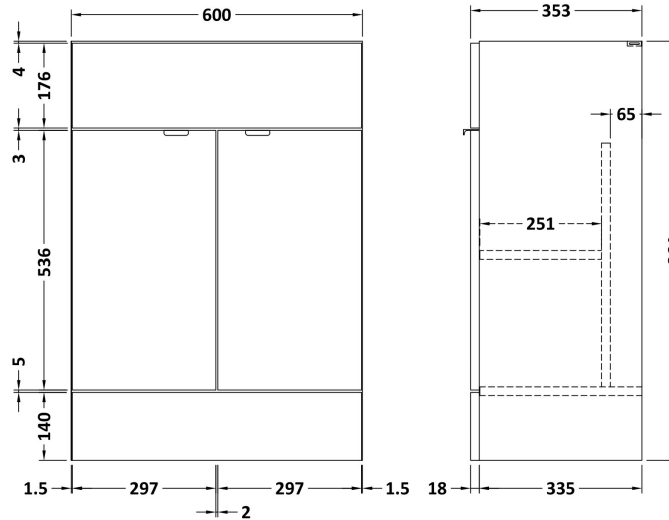

### Product Dimensions

Height (mm):	864
Width (mm):	600
Depth (mm):	355
Nett Weight (kg):	20.5

### Packaging Dimensions

Height (mm):	375
Width (mm):	620
Depth (mm):	900
Gross Weight (kg):	21

### Product Dimensions

Height (mm):	355
Width (mm):	603
Depth (mm):	135
Nett Weight (kg):	9.66

### Packaging Dimensions

Height (mm):	410
Width (mm):	200
Depth (mm):	650
Gross Weight (kg):	9.66