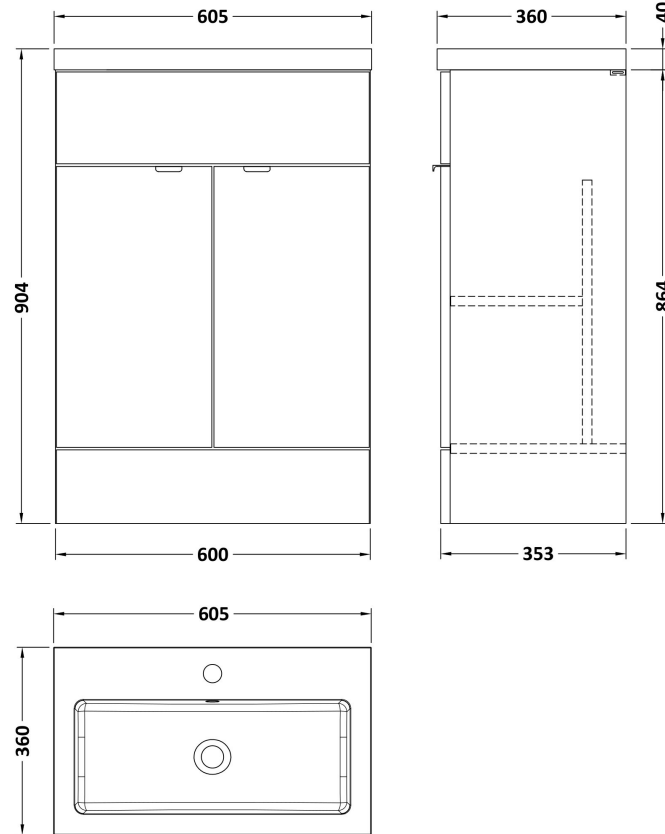

Sales Code: CBI607

Description: 600mm Fd Vanity Unit & Basin

Packaging Details

Barcode: 5055275887936