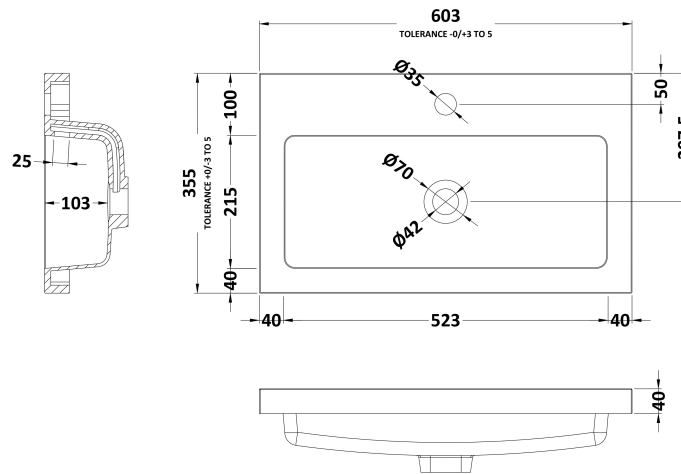

### Product Dimensions

Height (mm):	864
Width (mm):	600
Depth (mm):	355
Nett Weight (kg):	20.5

### Packaging Dimensions

Height (mm):	375
Width (mm):	620
Depth (mm):	900
Gross Weight (kg):	21

### Outer Box Dimensions (If Applicable)

Height (mm):	
Width (mm):	
Depth (mm):	
Gross Weight (kg):	
Barcode:	5055275817452

### Product Dimensions

Height (mm):	355
Width (mm):	603
Depth (mm):	135
Nett Weight (kg):	9.66