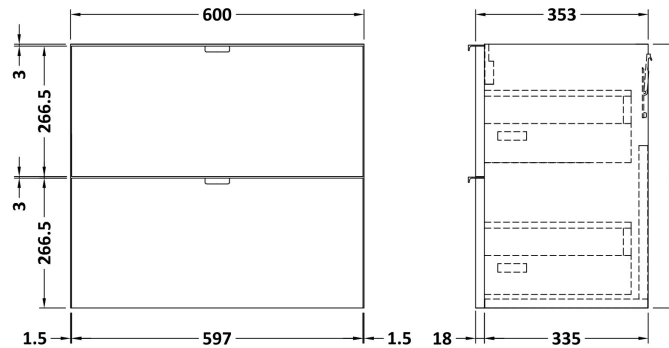

Sales Code: CBI530

Description: 600 Wall Hung 2-Drawer Unit & Basin

Packaging Details

Barcode: 5056211815471

Sales Code: OFF537

Description: 600 2-Drawer Wall Hung Unit

Product Dimensions

Height (mm):	540
Width (mm):	600
Depth (mm):	353
Nett Weight (kg):	21

Packaging Dimensions

Height (mm):	375
Width (mm):	620
Depth (mm):	560
Gross Weight (kg):	21.5

Packaging Data

Box Colour:	Brown Cardboard Box
Box Qty:	1
Label Size:	100 x 50
Label Colour:	White Label
Label Qty:	2

Sales Code: PMB313

Description: 600 Rear Tap Basin 1Th

Product Dimensions

Height (mm):	355
Width (mm):	603
Depth (mm):	135
Nett Weight (kg):	9.66

Packaging Dimensions

Height (mm):	410
Width (mm):	200
Depth (mm):	650
Gross Weight (kg):	9.66

Packaging Data

Box Colour:	Brown Cardboard Box - Printed
Box Qty:	1
Label Size:	100 x 50
Label Colour:	White Label
Label Qty:	2

Outer Box Dimensions (If Applicable)

Height (mm):	
Width (mm):	
Depth (mm):	
Gross Weight (kg):	
Barcode:	5055369071982