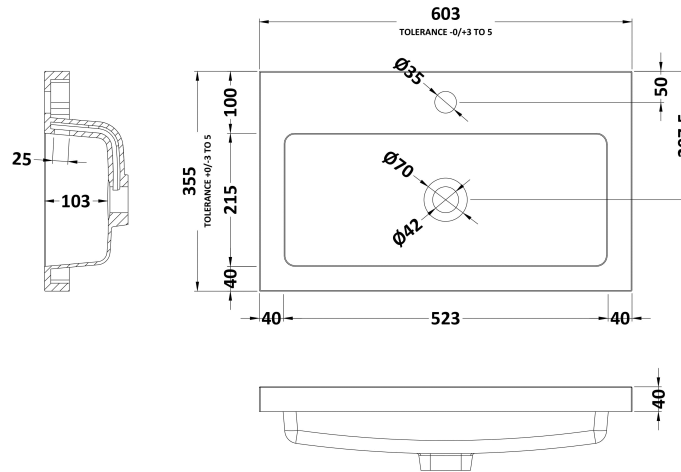

Packaging Dimensions

Height (mm):	375
Width (mm):	620
Depth (mm):	560
Gross Weight (kg):	21.5

Packaging Data

Box Colour:	Brown Cardboard Box
Box Qty:	1
Label Size:	100 x 50
Label Colour:	White Label
Label Qty:	2

Outer Box Dimensions (If Applicable)

Height (mm):	
Width (mm):	
Depth (mm):	
Gross Weight (kg):	
Barcode:	5056211812951

Product Details

Country of Origin:	United Kingdom
Fitting Instruction:	No
CE & UKCA:	N/A
FSC Certified Materials:	Yes
Colour:	Anthracite Woodgrain
Construction Method:	Cam & Wood Dowel
Construction Type:	Rigid
Cabinet Finish:	MFC Textured Woodgrain
Fascia Finish:	MFC Textured Woodgrain
Cabinet Thickness (mm):	18
Fascia Thickness (mm):	18
Drawer Included:	Yes
Drawer Type:	80mm High Metal Softclose
No of Shelves:	0
Hinge Type:	Not Applicable
Hinge Included:	Not Applicable
Adjustable Legs:	No, Not Required
Fixings Included:	Yes
Handle Style:	Modern
Waste Shroud:	Yes
Handle Included:	Yes, Supplied
Handle Type:	Wrapover

Sales Code: PMB313

Description: 600 Rear Tap Basin 1Th

Product Dimensions

Height (mm):	355
Width (mm):	603
Depth (mm):	135
Nett Weight (kg):	9.66

Packaging Dimensions

Height (mm):	410
Width (mm):	200
Depth (mm):	650
Gross Weight (kg):	9.66

Packaging Data

Box Colour:	Brown Cardboard Box - Printed
Box Qty:	1
Label Size:	100 x 50
Label Colour:	White Label
Label Qty:	2

Outer Box Dimensions (If Applicable)

Height (mm):	
Width (mm):	
Depth (mm):	
Gross Weight (kg):	
Barcode:	5055369071982