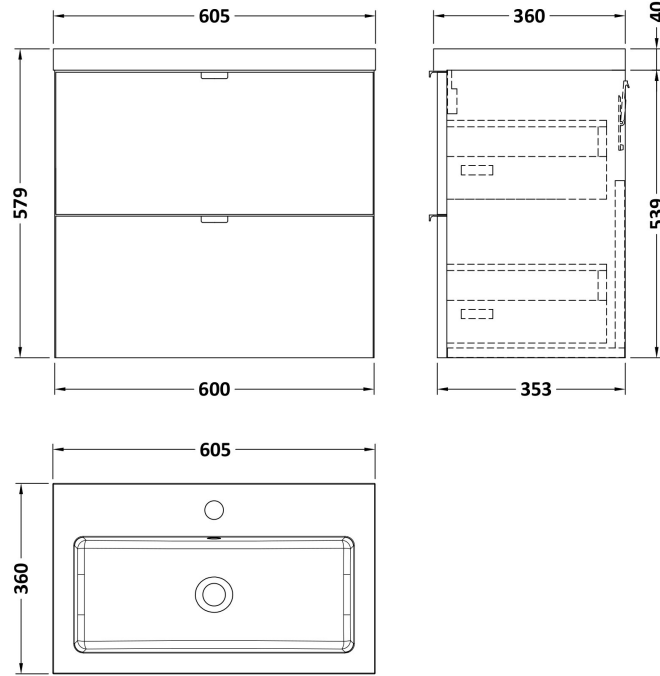

Sales Code: CBI530

Description: 600 Wall Hung 2-Drawer Unit & Basin

Packaging Details

Barcode: 5056211815471

Sales Code: OFF537

Description: 600 2-Drawer Wall Hung Unit

Product Dimensions

Height (mm):	540
Width (mm):	600
Depth (mm):	353
Nett Weight (kg):	21

Packaging Dimensions

Height (mm):	375
Width (mm):	620
Depth (mm):	560
Gross Weight (kg):	21.5

Packaging Data

Box Colour:	Brown Cardboard Box
Box Qty:	1
Label Size:	100 x 50
Label Colour:	White Label
Label Qty:	2

Sales Code: PMB313

Description: 600 Rear Tap Basin 1Th

Product Dimensions

Height (mm):	355
Width (mm):	603
Depth (mm):	135
Nett Weight (kg):	9.66

Packaging Dimensions

Height (mm):	410
Width (mm):	200
Depth (mm):	650
Gross Weight (kg):	9.66

Packaging Data

Box Colour:	Brown Cardboard Box - Printed
Box Qty:	1
Label Size:	100 x 50
Label Colour:	White Label
Label Qty:	2

Outer Box Dimensions (If Applicable)

Height (mm):	
Width (mm):	
Depth (mm):	
Gross Weight (kg):	
Barcode:	5055369071982