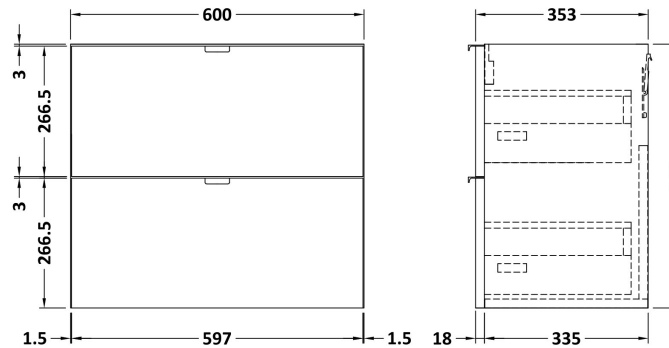

Sales Code: CBI630

Description: 600 Wall Hung 2-Drawer Unit & Basin

Packaging Details

Barcode: 5056211817512

Sales Code: OFF637

Description: 600 2-Drawer Wall Hung Unit

Product Dimensions

Height (mm):	540
Width (mm):	600
Depth (mm):	353
Nett Weight (kg):	21

Packaging Dimensions

Height (mm):	375
Width (mm):	620
Depth (mm):	560
Gross Weight (kg):	21.5

Packaging Data

Box Colour:	Brown Cardboard Box
Box Qty:	1
Label Size:	100 x 50
Label Colour:	White Label
Label Qty:	2

Sales Code: PMB313

Description: 600 Rear Tap Basin 1Th

Product Dimensions

Height (mm):	355
Width (mm):	603
Depth (mm):	135
Nett Weight (kg):	9.66

Packaging Dimensions

Height (mm):	410
Width (mm):	200
Depth (mm):	650
Gross Weight (kg):	9.66

Packaging Data

Box Colour:	Brown Cardboard Box - Printed
Box Qty:	1
Label Size:	100 x 50
Label Colour:	White Label
Label Qty:	2

Outer Box Dimensions (If Applicable)

Height (mm):	
Width (mm):	
Depth (mm):	
Gross Weight (kg):	
Barcode:	5055369071982