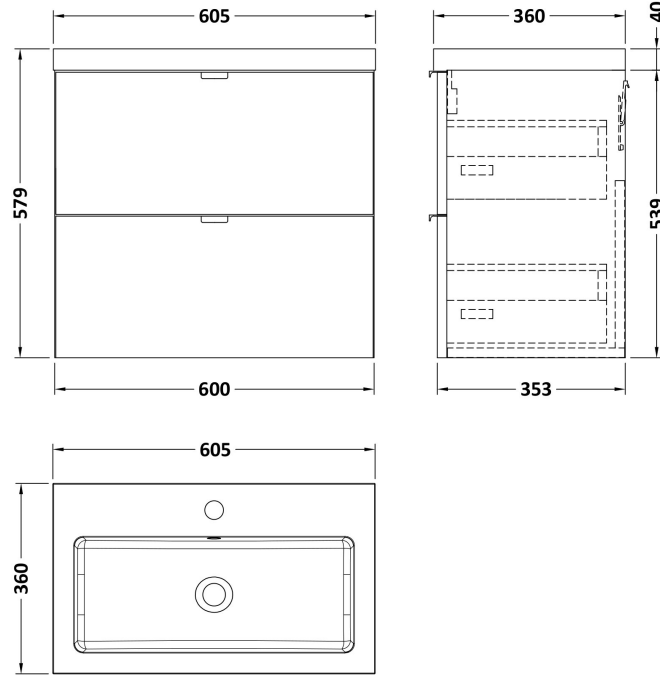

Sales Code: CBI630

Description: 600 Wall Hung 2-Drawer Unit & Basin

Packaging Details

Barcode: 5056211817512

Sales Code: OFF637

Description: 600 2-Drawer Wall Hung Unit

Product Dimensions

Height (mm):	540
Width (mm):	600
Depth (mm):	353
Nett Weight (kg):	21

Packaging Dimensions

Height (mm):	375
Width (mm):	620
Depth (mm):	560
Gross Weight (kg):	21.5

Packaging Data

Box Colour:	Brown Cardboard Box
Box Qty:	1
Label Size:	100 x 50
Label Colour:	White Label
Label Qty:	2

Sales Code: PMB313

Description: 600 Rear Tap Basin 1Th

Product Dimensions

Height (mm):	355
Width (mm):	603
Depth (mm):	135
Nett Weight (kg):	9.66

Packaging Dimensions

Height (mm):	410
Width (mm):	200
Depth (mm):	650
Gross Weight (kg):	9.66

Packaging Data

Box Colour:	Brown Cardboard Box - Printed
Box Qty:	1
Label Size:	100 x 50
Label Colour:	White Label
Label Qty:	2

Outer Box Dimensions (If Applicable)

Height (mm):	
Width (mm):	
Depth (mm):	
Gross Weight (kg):	
Barcode:	5055369071982