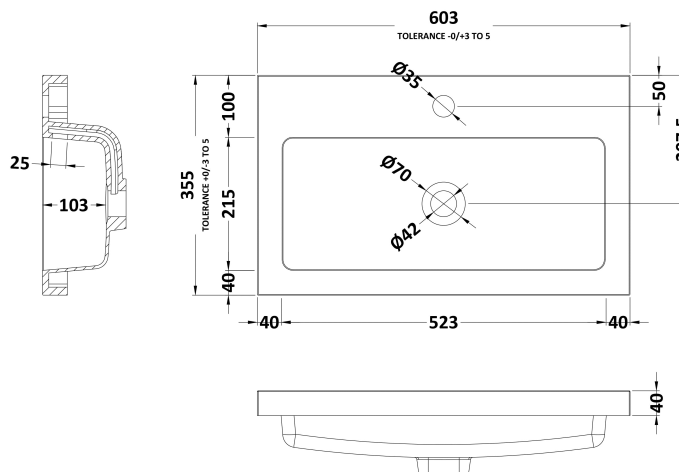

Packaging Dimensions

Height (mm):	375
Width (mm):	620
Depth (mm):	560
Gross Weight (kg):	21.5

Packaging Data

Box Colour:	Brown Cardboard Box
Box Qty:	1
Label Size:	100 x 50
Label Colour:	White Label
Label Qty:	2

Outer Box Dimensions (If Applicable)

Height (mm):	
Width (mm):	
Depth (mm):	
Gross Weight (kg):	
Barcode:	5056211816171

Product Details

Country of Origin:	United Kingdom
Fitting Instruction:	No
CE & UKCA:	N/A
FSC Certified Materials:	Yes
Colour:	Black Woodgrain
Construction Method:	Cam & Wood Dowel
Construction Type:	Rigid
Cabinet Finish:	MFC Textured Woodgrain
Fascia Finish:	MFC Textured Woodgrain
Cabinet Thickness (mm):	18
Fascia Thickness (mm):	18
Drawer Included:	Yes
Drawer Type:	80mm High Metal Softclose
No of Shelves:	0
Hinge Type:	Not Applicable
Hinge Included:	Not Applicable
Adjustable Legs:	No, Not Required
Fixings Included:	Yes
Handle Style:	Modern
Waste Shroud:	Yes
Handle Included:	Yes, Supplied
Handle Type:	Wrapover

Sales Code: PMB313

Description: 600 Rear Tap Basin 1Th

Product Dimensions

Height (mm):	355
Width (mm):	603
Depth (mm):	135
Nett Weight (kg):	9.66

Packaging Dimensions

Height (mm):	410
Width (mm):	200
Depth (mm):	650
Gross Weight (kg):	9.66

Packaging Data

Box Colour:	Brown Cardboard Box - Printed
Box Qty:	1
Label Size:	100 x 50
Label Colour:	White Label
Label Qty:	2

Outer Box Dimensions (If Applicable)

Height (mm):	
Width (mm):	
Depth (mm):	
Gross Weight (kg):	
Barcode:	5055369071982