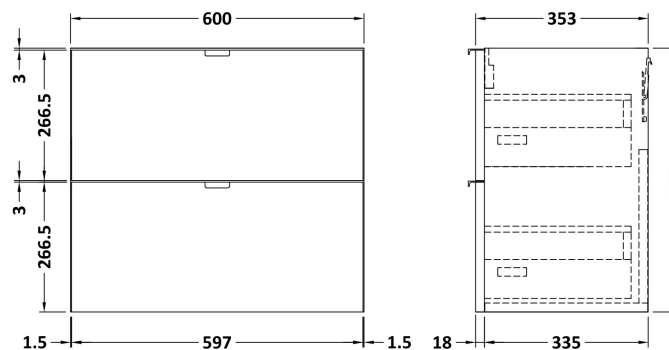

### Product Dimensions

Height (mm):	540
Width (mm):	600
Depth (mm):	353
Nett Weight (kg):	21

### Packaging Dimensions

Height (mm):	375
Width (mm):	620
Depth (mm):	560
Gross Weight (kg):	21.5

### Product Dimensions

Height (mm):	355
Width (mm):	603
Depth (mm):	135
Nett Weight (kg):	9.66

### Packaging Dimensions

Height (mm):	410
Width (mm):	200
Depth (mm):	650
Gross Weight (kg):	9.66