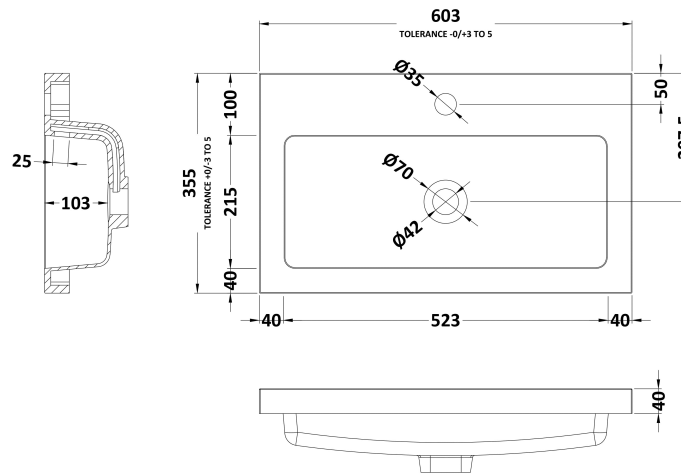

### Product Dimensions

Height (mm):	540
Width (mm):	600
Depth (mm):	353
Nett Weight (kg):	21

### Packaging Dimensions

Height (mm):	375
Width (mm):	620
Depth (mm):	560
Gross Weight (kg):	21.5

### Outer Box Dimensions (If Applicable)

Height (mm):	
Width (mm):	
Depth (mm):	
Gross Weight (kg):	
Barcode:	5056211812968

### Product Dimensions

Height (mm):	355
Width (mm):	603
Depth (mm):	135
Nett Weight (kg):	9.66