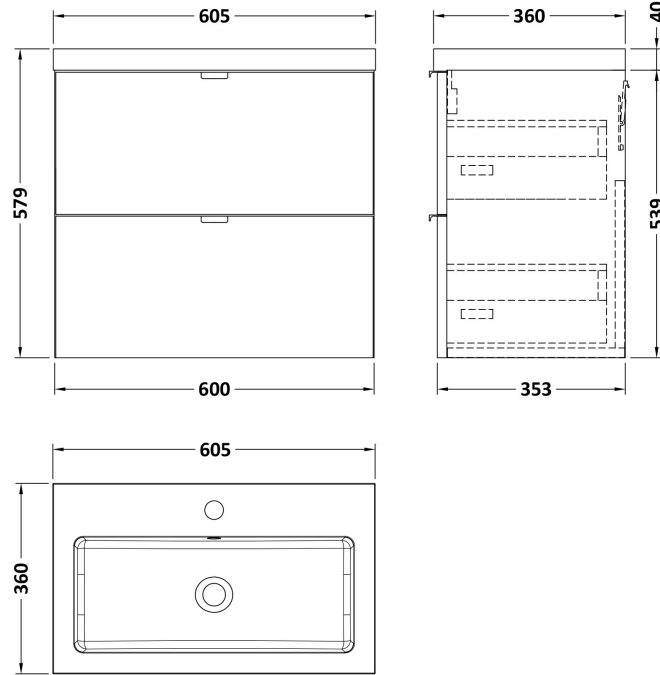

Sales Code: CBI930

Description: 600 Wall Hung 2-Drawer Unit & Basin

Packaging Details

Barcode: 5056211815501