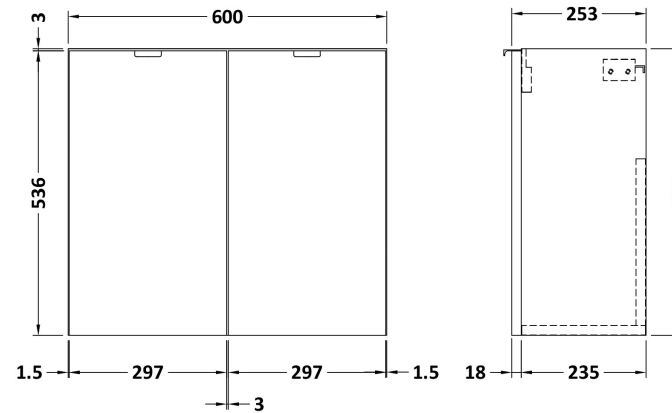

Sales Code: CBI929

Description: 600 2-Door Wall Hung Unit & Basin

Packaging Details

Barcode: 5056211815495

Sales Code: OFF967

Description: 600 2-Door Wall Hung Unit

Product Dimensions

Height (mm):	540
Width (mm):	600
Depth (mm):	253
Nett Weight (kg):	11

Packaging Dimensions

Height (mm):	375
Width (mm):	620
Depth (mm):	560
Gross Weight (kg):	11.5

Packaging Data

Box Colour:	Brown Cardboard Box
Box Qty:	1
Label Size:	100 x 50
Label Colour:	White Label
Label Qty:	2

Sales Code: PMB303

Description: 600 Side Tap Basin 1Th (602.5X255x40)

Product Dimensions

Height (mm):	255
Width (mm):	603
Depth (mm):	135
Nett Weight (kg):	9

Packaging Dimensions

Height (mm):	305
Width (mm):	205
Depth (mm):	655
Gross Weight (kg):	9

Packaging Data

Box Colour:	Brown Cardboard Box - Printed
Box Qty:	1
Label Size:	100 x 50
Label Colour:	White Label
Label Qty:	2

Outer Box Dimensions (If Applicable)

Height (mm):	
Width (mm):	
Depth (mm):	
Gross Weight (kg):	
Barcode:	5055369063048