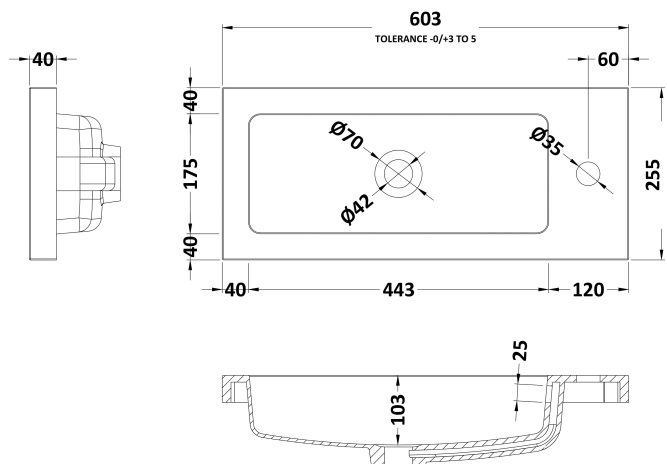

Packaging Dimensions

Height (mm):	375
Width (mm):	620
Depth (mm):	560
Gross Weight (kg):	11.5

Packaging Data

Box Colour:	Brown Cardboard Box
Box Qty:	1
Label Size:	100 x 50
Label Colour:	White Label
Label Qty:	2

Outer Box Dimensions (If Applicable)

Height (mm):	
Width (mm):	
Depth (mm):	
Gross Weight (kg):	
Barcode:	5056211812937

Product Details

Country of Origin:	China
Fitting Instruction:	No
CE & UKCA:	N/A
FSC Certified Materials:	Yes
Colour:	Gloss Grey
Construction Method:	Cam & Wood Dowel
Construction Type:	Rigid
Cabinet Finish:	MFC Painted Gloss
Fascia Finish:	MFC Painted Gloss
Cabinet Thickness (mm):	16
Fascia Thickness (mm):	18
Drawer Included:	No
Drawer Type:	Not Applicable
No of Shelves:	0
Hinge Type:	95 Degree Clip-On Soft Close
Hinge Included:	Yes, Supplied
Adjustable Legs:	No, Not Required
Fixings Included:	Yes
Handle Style:	Modern
Waste Shroud:	No
Handle Included:	Yes, Supplied
Handle Type:	Wrapover

Sales Code: PMB303

Description: 600 Side Tap Basin 1Th (602.5X255x40)

Product Dimensions

Height (mm):	255
Width (mm):	603
Depth (mm):	135
Nett Weight (kg):	9

Packaging Dimensions

Height (mm):	305
Width (mm):	205
Depth (mm):	655
Gross Weight (kg):	9

Packaging Data

Box Colour:	Brown Cardboard Box - Printed
Box Qty:	1
Label Size:	100 x 50
Label Colour:	White Label
Label Qty:	2

Outer Box Dimensions (If Applicable)

Height (mm):	
Width (mm):	
Depth (mm):	
Gross Weight (kg):	
Barcode:	5055369063048