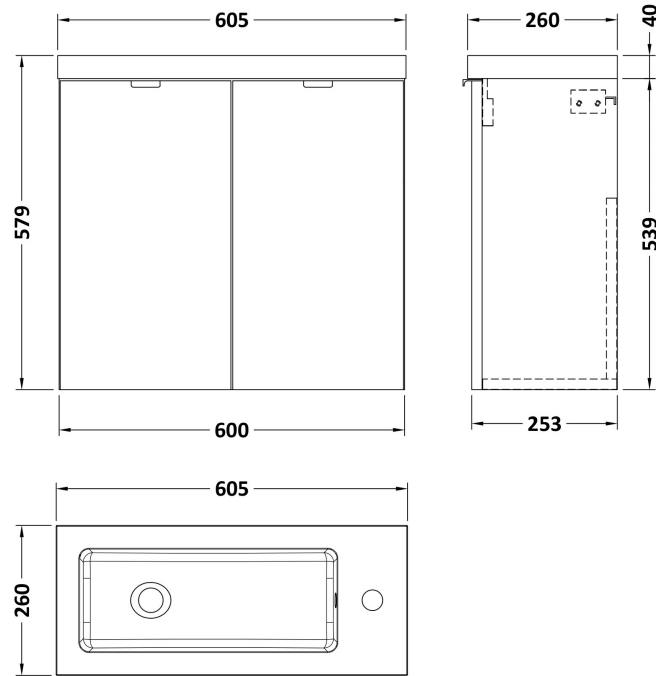

Sales Code: CBI929

Description: 600 2-Door Wall Hung Unit & Basin

Packaging Details

Barcode: 5056211815495

Sales Code: OFF967

Description: 600 2-Door Wall Hung Unit

Product Dimensions

Height (mm):	540
Width (mm):	600
Depth (mm):	253
Nett Weight (kg):	11

Packaging Dimensions

Height (mm):	375
Width (mm):	620
Depth (mm):	560
Gross Weight (kg):	11.5

Packaging Data

Box Colour:	Brown Cardboard Box
Box Qty:	1
Label Size:	100 x 50
Label Colour:	White Label
Label Qty:	2

Sales Code: PMB303

Description: 600 Side Tap Basin 1Th (602.5X255x40)

Product Dimensions

Height (mm):	255
Width (mm):	603
Depth (mm):	135
Nett Weight (kg):	9

Packaging Dimensions

Height (mm):	305
Width (mm):	205
Depth (mm):	655
Gross Weight (kg):	9

Packaging Data

Box Colour:	Brown Cardboard Box - Printed
Box Qty:	1
Label Size:	100 x 50
Label Colour:	White Label
Label Qty:	2

Outer Box Dimensions (If Applicable)

Height (mm):	
Width (mm):	
Depth (mm):	
Gross Weight (kg):	
Barcode:	5055369063048