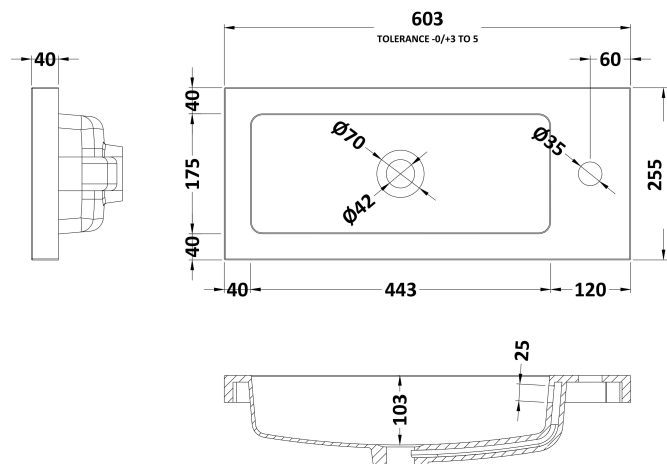

### Product Dimensions

Height (mm):	540
Width (mm):	600
Depth (mm):	253
Nett Weight (kg):	11

### Outer Box Dimensions (If Applicable)

Height (mm):	
Width (mm):	
Depth (mm):	
Gross Weight (kg):	
Barcode:	5056211812944

### Product Dimensions

Height (mm):	255
Width (mm):	603
Depth (mm):	135
Nett Weight (kg):	9

### Packaging Dimensions

Height (mm):	305
Width (mm):	205
Depth (mm):	655
Gross Weight (kg):	9