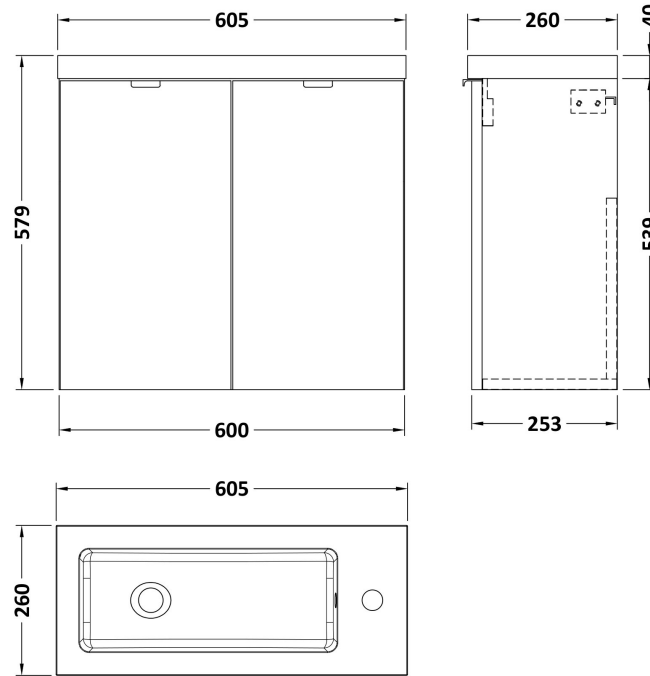

Sales Code: CBI129

Description: 600 2-Door Wall Hung Unit & Basin

Packaging Details

Barcode: 5056211815433