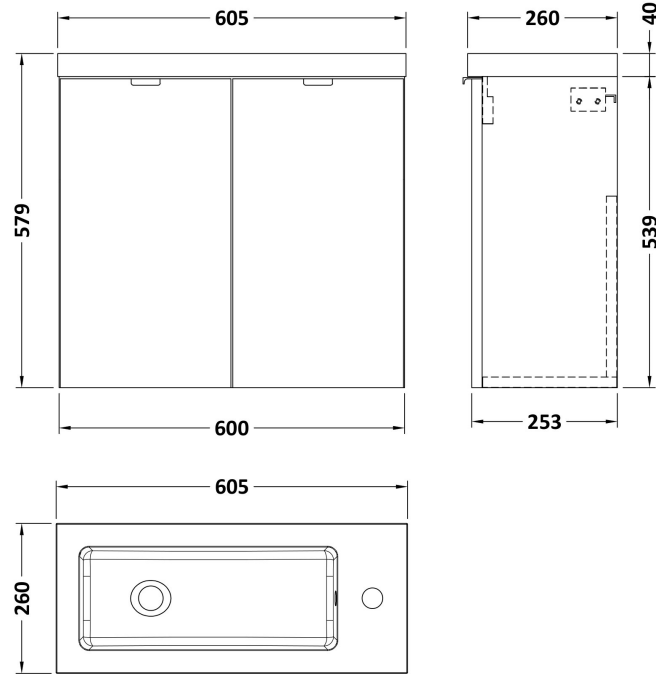

### Packaging Details

Barcode: 5056211815464

Sales Code: OFF567

Description: 600 2-Door Wall Hung Unit

**Product Dimensions**

Height (mm):	540
Width (mm):	600
Depth (mm):	253
Nett Weight (kg):	11

**Packaging Dimensions**

Height (mm):	375
Width (mm):	620
Depth (mm):	560
Gross Weight (kg):	11.5

**Packaging Data**

Box Colour:	Brown Cardboard Box
Box Qty:	1
Label Size:	100 x 50
Label Colour:	White Label
Label Qty:	2

**Outer Box Dimensions (If Applicable)**

### Product Dimensions

Height (mm):	255
Width (mm):	603
Depth (mm):	135
Nett Weight (kg):	9

### Packaging Dimensions

Height (mm):	305
Width (mm):	205
Depth (mm):	655
Gross Weight (kg):	9