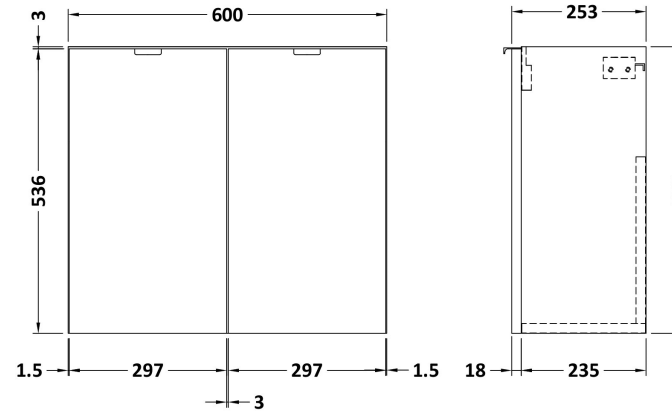

### Packaging Details

Barcode: 5056211815464

Sales Code: OFF567

Description: 600 2-Door Wall Hung Unit

**Product Dimensions**

Height (mm):	540
Width (mm):	600
Depth (mm):	253
Nett Weight (kg):	11

**Packaging Dimensions**

Height (mm):	375
Width (mm):	620
Depth (mm):	560
Gross Weight (kg):	11.5

**Packaging Data**

Box Colour:	Brown Cardboard Box
Box Qty:	1
Label Size:	100 x 50
Label Colour:	White Label
Label Qty:	2

**Outer Box Dimensions (If Applicable)**

### Product Dimensions

Height (mm):	255
Width (mm):	603
Depth (mm):	135
Nett Weight (kg):	9

### Packaging Dimensions

Height (mm):	305
Width (mm):	205
Depth (mm):	655
Gross Weight (kg):	9