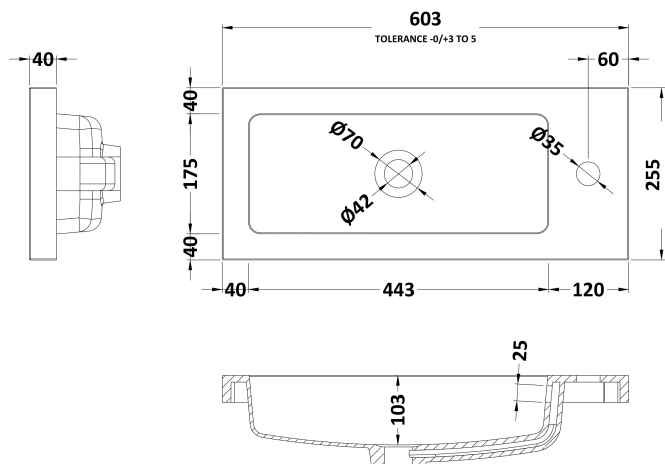

### Packaging Details

Barcode: 5056211815464

Sales Code: OFF567

Description: 600 2-Door Wall Hung Unit

**Product Dimensions**

Height (mm):	540
Width (mm):	600
Depth (mm):	253
Nett Weight (kg):	11

**Packaging Dimensions**

Height (mm):	375
Width (mm):	620
Depth (mm):	560
Gross Weight (kg):	11.5

**Packaging Data**

Box Colour:	Brown Cardboard Box
Box Qty:	1
Label Size:	100 x 50
Label Colour:	White Label
Label Qty:	2

**Outer Box Dimensions (If Applicable)**

### Product Dimensions

Height (mm):	255
Width (mm):	603
Depth (mm):	135
Nett Weight (kg):	9

### Packaging Dimensions

Height (mm):	305
Width (mm):	205
Depth (mm):	655
Gross Weight (kg):	9