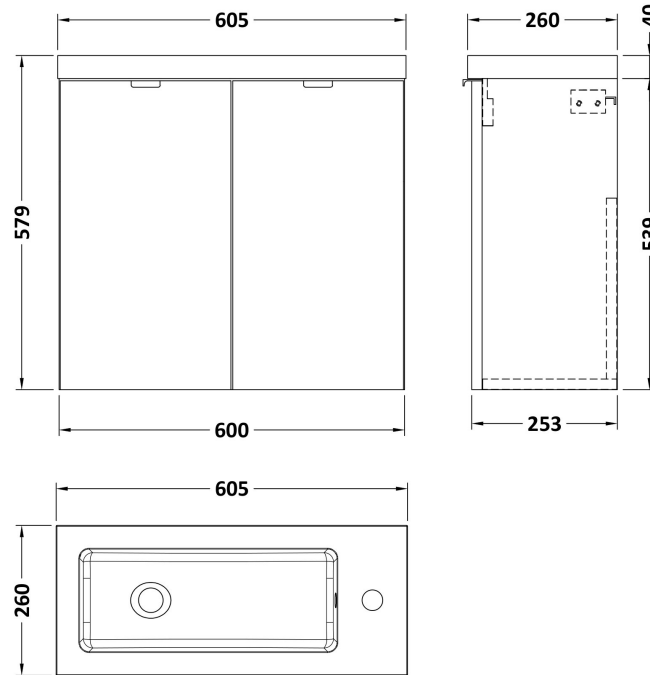

Sales Code: CBI629

Description: 600 2-Door Wall Hung Unit & Basin

Packaging Details

Barcode: 5056211816126

Sales Code: OFF667

Description: 600 2-Door Wall Hung Unit

Product Dimensions

Height (mm):	540
Width (mm):	600
Depth (mm):	253
Nett Weight (kg):	11

Packaging Dimensions

Height (mm):	375
Width (mm):	620
Depth (mm):	560
Gross Weight (kg):	11.5

Packaging Data

Box Colour:	Brown Cardboard Box
Box Qty:	1
Label Size:	100 x 50
Label Colour:	White Label
Label Qty:	2

Outer Box Dimensions (If Applicable)

Height (mm):	
Width (mm):	
Depth (mm):	
Gross Weight (kg):	
Barcode:	5056211816096

Product Details

Country of Origin:	United Kingdom
Fitting Instruction:	No
CE & UKCA:	N/A
FSC Certified Materials:	Yes
Colour:	Black Woodgrain
Construction Method:	Cam & Wood Dowel
Construction Type:	Rigid
Cabinet Finish:	MFC Textured Woodgrain
Fascia Finish:	MFC Textured Woodgrain
Cabinet Thickness (mm):	18
Fascia Thickness (mm):	18
Drawer Included:	No
Drawer Type:	Not Applicable
No of Shelves:	0
Hinge Type:	95 Degree Clip-On Soft Close
Hinge Included:	Yes, Supplied
Adjustable Legs:	No, Not Required
Fixings Included:	Yes
Handle Style:	Modern
Waste Shroud:	No
Handle Included:	Yes, Supplied
Handle Type:	Wrapover

Sales Code: PMB303

Description: 600 Side Tap Basin 1Th (602.5X255x40)

Product Dimensions

Height (mm):	255
Width (mm):	603
Depth (mm):	135
Nett Weight (kg):	9

Packaging Dimensions

Height (mm):	305
Width (mm):	205
Depth (mm):	655
Gross Weight (kg):	9