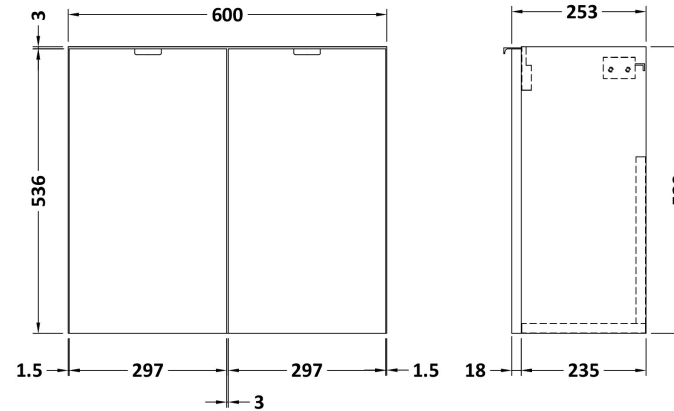

Sales Code: CBI629

Description: 600 2-Door Wall Hung Unit & Basin

Packaging Details

Barcode: 5056211816126

Sales Code: OFF667

Description: 600 2-Door Wall Hung Unit

Product Dimensions

Height (mm):	540
Width (mm):	600
Depth (mm):	253
Nett Weight (kg):	11

Packaging Dimensions

Height (mm):	375
Width (mm):	620
Depth (mm):	560
Gross Weight (kg):	11.5

Packaging Data

Box Colour:	Brown Cardboard Box
Box Qty:	1
Label Size:	100 x 50
Label Colour:	White Label
Label Qty:	2

Sales Code: PMB303

Description: 600 Side Tap Basin 1Th (602.5X255x40)

Product Dimensions

Height (mm):	255
Width (mm):	603
Depth (mm):	135
Nett Weight (kg):	9

Packaging Dimensions

Height (mm):	305
Width (mm):	205
Depth (mm):	655
Gross Weight (kg):	9

Packaging Data

Box Colour:	Brown Cardboard Box - Printed
Box Qty:	1
Label Size:	100 x 50
Label Colour:	White Label
Label Qty:	2

Outer Box Dimensions (If Applicable)

Height (mm):	
Width (mm):	
Depth (mm):	
Gross Weight (kg):	
Barcode:	5055369063048