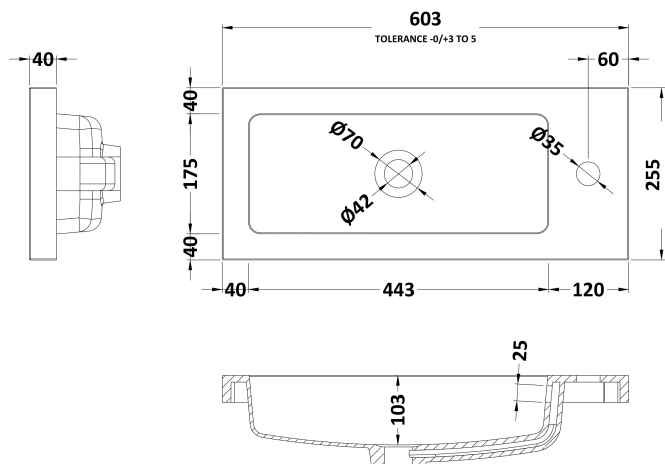

Packaging Dimensions

Height (mm):	375
Width (mm):	620
Depth (mm):	560
Gross Weight (kg):	11.5

Packaging Data

Box Colour:	Brown Cardboard Box
Box Qty:	1
Label Size:	100 x 50
Label Colour:	White Label
Label Qty:	2

Outer Box Dimensions (If Applicable)

Height (mm):	
Width (mm):	
Depth (mm):	
Gross Weight (kg):	
Barcode:	5056211816096

Product Details

Country of Origin:	United Kingdom
Fitting Instruction:	No
CE & UKCA:	N/A
FSC Certified Materials:	Yes
Colour:	Black Woodgrain
Construction Method:	Cam & Wood Dowel
Construction Type:	Rigid
Cabinet Finish:	MFC Textured Woodgrain
Fascia Finish:	MFC Textured Woodgrain
Cabinet Thickness (mm):	18
Fascia Thickness (mm):	18
Drawer Included:	No
Drawer Type:	Not Applicable
No of Shelves:	0
Hinge Type:	95 Degree Clip-On Soft Close
Hinge Included:	Yes, Supplied
Adjustable Legs:	No, Not Required
Fixings Included:	Yes
Handle Style:	Modern
Waste Shroud:	No
Handle Included:	Yes, Supplied
Handle Type:	Wrapover

Sales Code: PMB303

Description: 600 Side Tap Basin 1Th (602.5X255x40)

Product Dimensions

Height (mm):	255
Width (mm):	603
Depth (mm):	135
Nett Weight (kg):	9

Packaging Dimensions

Height (mm):	305
Width (mm):	205
Depth (mm):	655
Gross Weight (kg):	9

Packaging Data

Box Colour:	Brown Cardboard Box - Printed
Box Qty:	1
Label Size:	100 x 50
Label Colour:	White Label
Label Qty:	2

Outer Box Dimensions (If Applicable)

Height (mm):	
Width (mm):	
Depth (mm):	
Gross Weight (kg):	
Barcode:	5055369063048