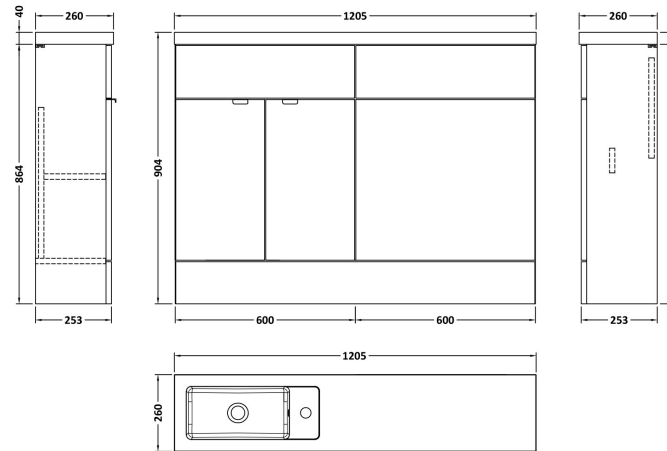

Sales Code: CBI108

Description: 1200mm Combination - Compact Option 1

Packaging Details

Barcode: 5055275887103