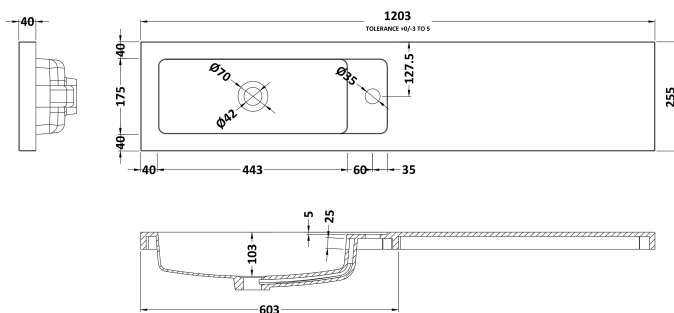

### Outer Box Dimensions (If Applicable)

Height (mm):	
Width (mm):	
Depth (mm):	
Gross Weight (kg):	
Barcode:	5055275816837

Sales Code: OFF191

Description: 1.25M Continuous Plinth (1250X140x18mm)

**Product Dimensions**

Height (mm):	1250
Width (mm):	145
Depth (mm):	18
Nett Weight (kg):	2

**Packaging Dimensions**

Height (mm):	20
Width (mm):	150
Depth (mm):	1260
Gross Weight (kg):	2

**Packaging Data**

Box Colour:	Brown Cardboard Box
Box Qty:	1
Label Size:	100 x 50
Label Colour:	Not Applicable
Label Qty:	0

**Outer Box Dimensions (If Applicable)**

Height (mm):	
Width (mm):	
Depth (mm):	
Gross Weight (kg):	
Barcode:	5055275828366

### Product Dimensions

Height (mm):	135
Width (mm):	1203
Depth (mm):	255
Nett Weight (kg):	14