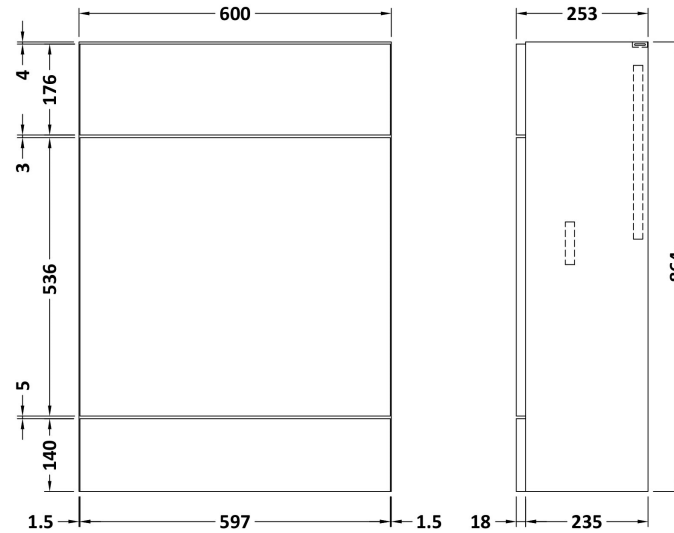

### Product Dimensions

Height (mm):	864
Width (mm):	600
Depth (mm):	255
Nett Weight (kg):	17

### Packaging Dimensions

Height (mm):	290
Width (mm):	625
Depth (mm):	875
Gross Weight (kg):	17.5

### Outer Box Dimensions (If Applicable)

Height (mm):	
Width (mm):	
Depth (mm):	
Gross Weight (kg):	
Barcode:	5055275817223

### Product Dimensions

Height (mm):	864
Width (mm):	600
Depth (mm):	255
Nett Weight (kg):	14