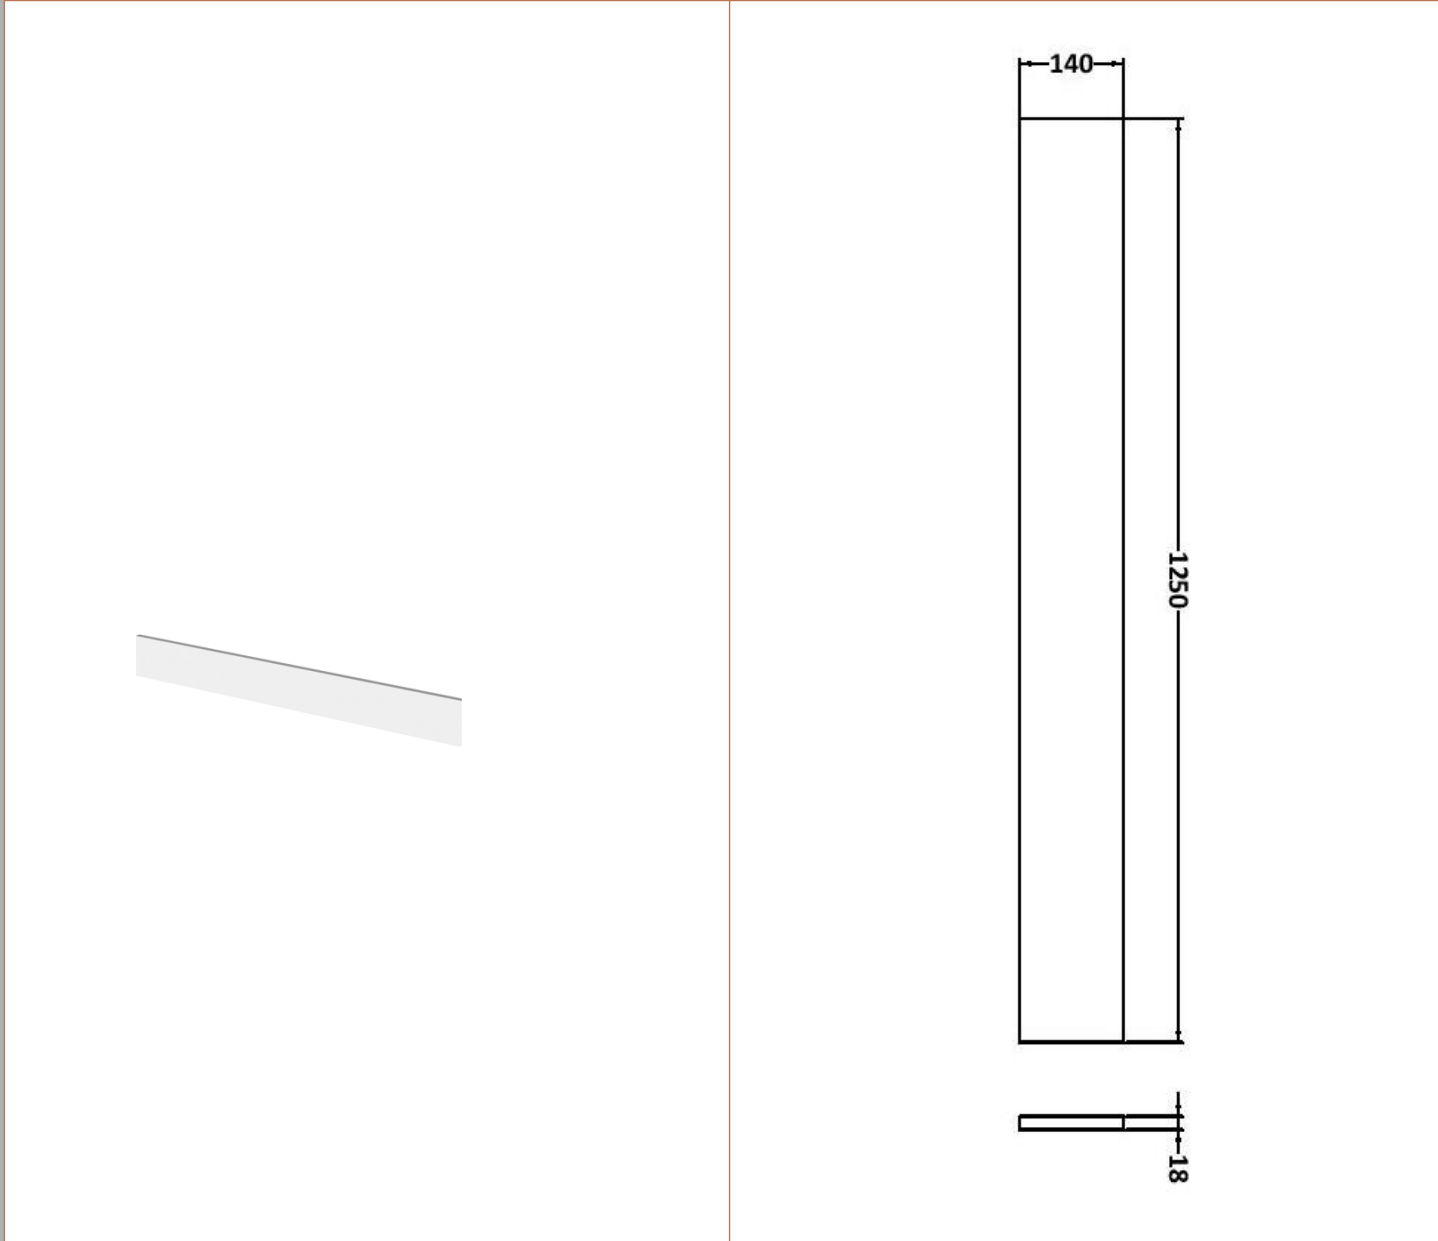

### Product Dimensions

Height (mm):	864
Width (mm):	600
Depth (mm):	255
Nett Weight (kg):	17

### Product Dimensions

Height (mm):	864
Width (mm):	600
Depth (mm):	255
Nett Weight (kg):	14

### Outer Box Dimensions (If Applicable)

Height (mm):	
Width (mm):	
Depth (mm):	
Gross Weight (kg):	
Barcode:	5055275816837

Sales Code: OFF191

Description: 1.25M Continuous Plinth (1250X140x18mm)

**Product Dimensions**

Height (mm):	1250
Width (mm):	145
Depth (mm):	18
Nett Weight (kg):	2

**Packaging Dimensions**

Height (mm):	20
Width (mm):	150
Depth (mm):	1260
Gross Weight (kg):	2