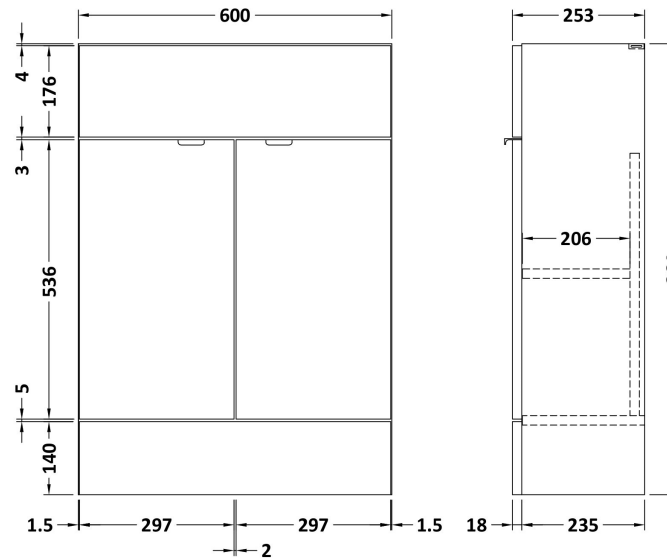

### Product Dimensions

Height (mm):	864
Width (mm):	600
Depth (mm):	255
Nett Weight (kg):	17

### Packaging Dimensions

Height (mm):	290
Width (mm):	625
Depth (mm):	875
Gross Weight (kg):	17.5

### Product Dimensions

Height (mm):	864
Width (mm):	600
Depth (mm):	255
Nett Weight (kg):	14

### Packaging Dimensions

Height (mm):	290
Width (mm):	625
Depth (mm):	875
Gross Weight (kg):	14.5