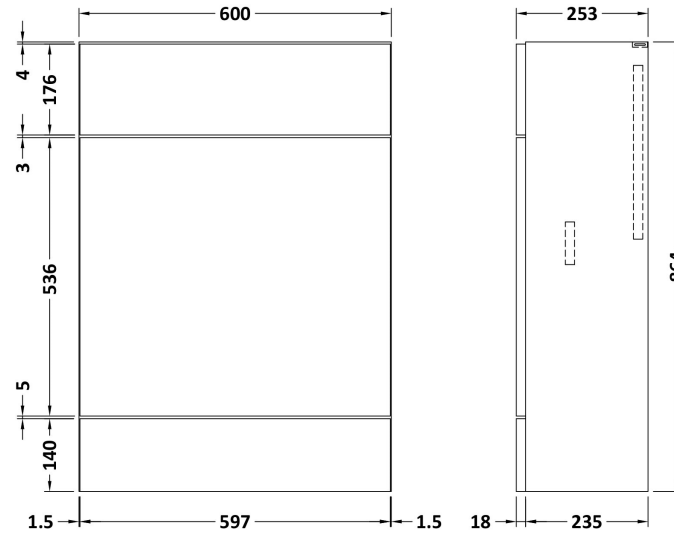

### Product Dimensions

Height (mm):	864
Width (mm):	600
Depth (mm):	255
Nett Weight (kg):	17

### Packaging Dimensions

Height (mm):	290
Width (mm):	625
Depth (mm):	875
Gross Weight (kg):	17.5

### Outer Box Dimensions (If Applicable)

Height (mm):	
Width (mm):	
Depth (mm):	
Gross Weight (kg):	
Barcode:	5055275817285

### Product Dimensions

Height (mm):	864
Width (mm):	600
Depth (mm):	255
Nett Weight (kg):	14