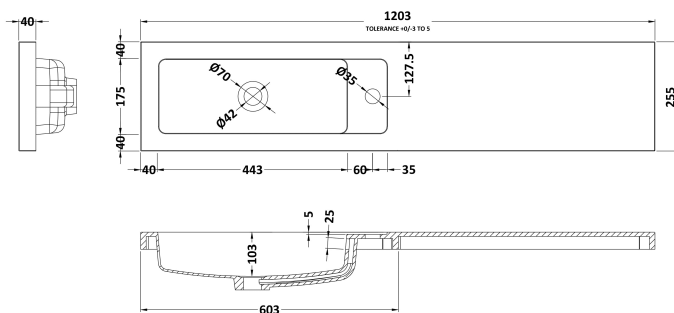

### Outer Box Dimensions (If Applicable)

Height (mm):	
Width (mm):	
Depth (mm):	
Gross Weight (kg):	
Barcode:	5055275817285

Sales Code: OFF691

Description: 1.25M Continuous Plinth (1250X140x18mm)

**Product Dimensions**

Height (mm):	1250
Width (mm):	145
Depth (mm):	18
Nett Weight (kg):	2

**Packaging Dimensions**

Height (mm):	20
Width (mm):	150
Depth (mm):	1260
Gross Weight (kg):	2

**Packaging Data**

Box Colour:	Brown Cardboard Box
Box Qty:	1
Label Size:	100 x 50
Label Colour:	White Label
Label Qty:	2

**Outer Box Dimensions (If Applicable)**

Height (mm):	
Width (mm):	
Depth (mm):	
Gross Weight (kg):	
Barcode:	5055275828403

Sales Code: PMB404

Description: 1200 Straight Polymarble Basin

**Product Dimensions**

Height (mm):	135
Width (mm):	1203
Depth (mm):	255
Nett Weight (kg):	14

**Packaging Dimensions**

Height (mm):	190
Width (mm):	320
Depth (mm):	1260
Gross Weight (kg):	14