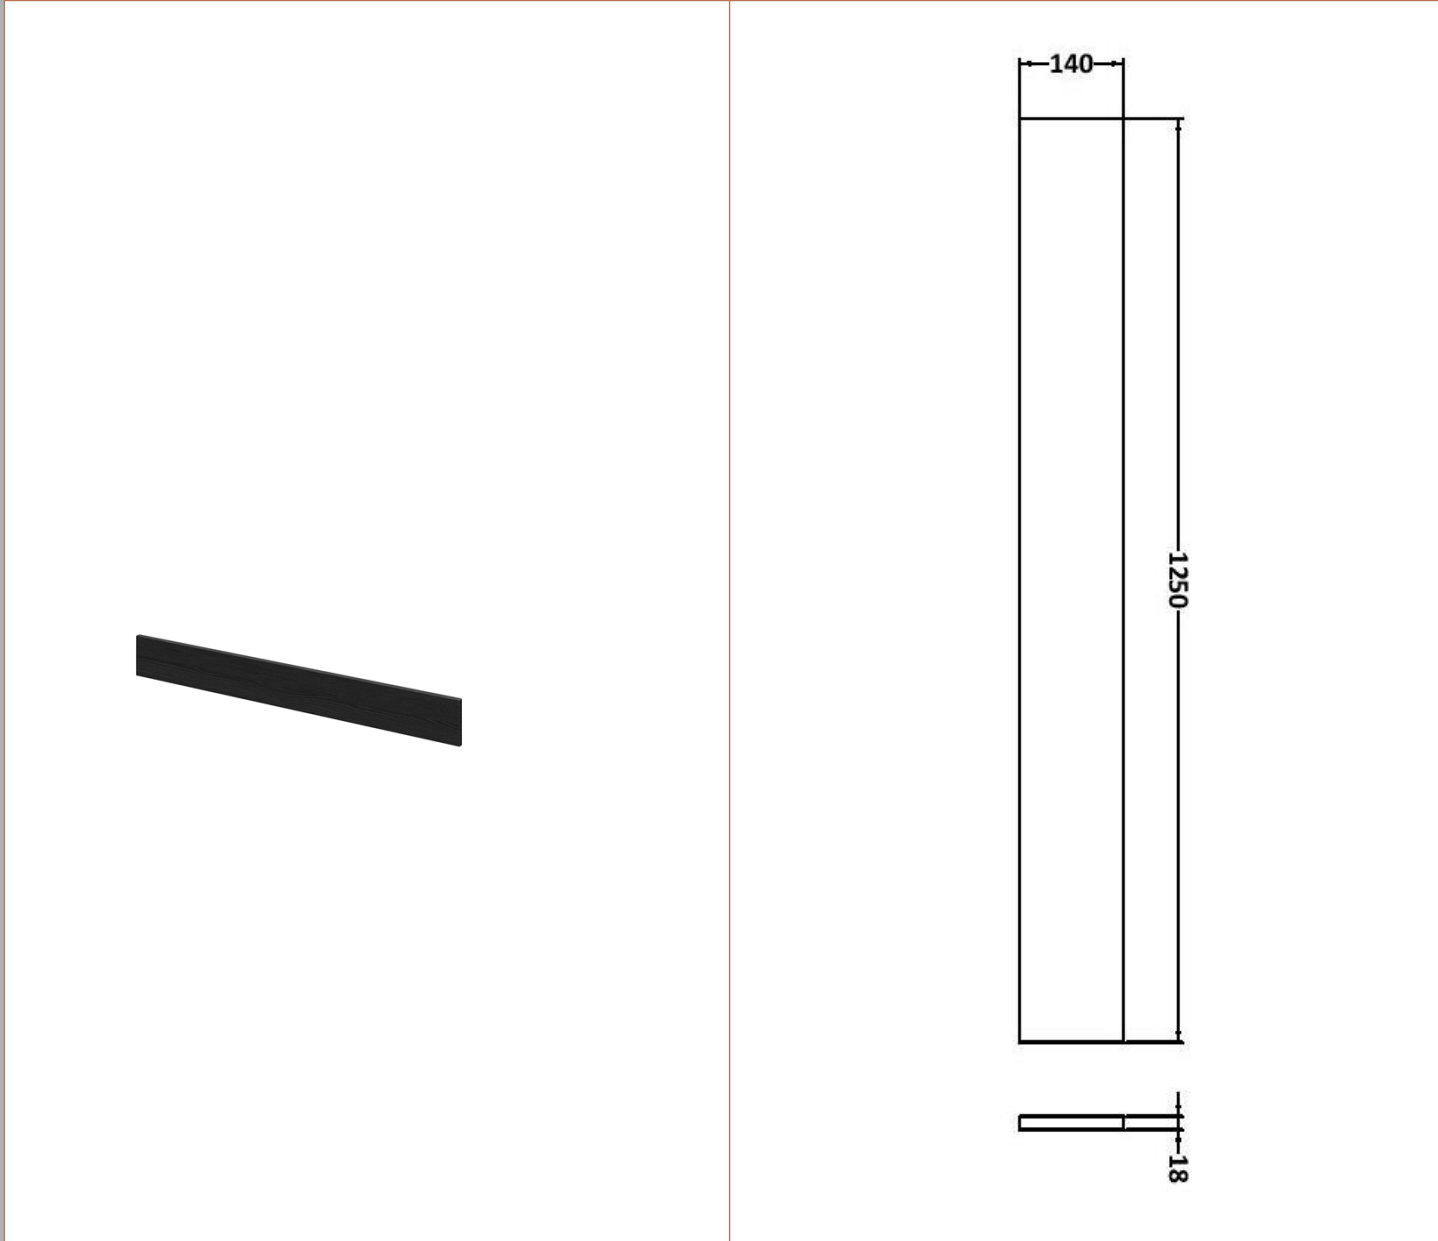

### Product Dimensions

Height (mm):	864
Width (mm):	600
Depth (mm):	255
Nett Weight (kg):	17

### Product Dimensions

Height (mm):	864
Width (mm):	600
Depth (mm):	255
Nett Weight (kg):	14

### Outer Box Dimensions (If Applicable)

Height (mm):	
Width (mm):	
Depth (mm):	
Gross Weight (kg):	
Barcode:	5055275816899

Sales Code: OFF691

Description: 1.25M Continuous Plinth (1250X140x18mm)

**Product Dimensions**

Height (mm):	1250
Width (mm):	145
Depth (mm):	18
Nett Weight (kg):	2

**Packaging Dimensions**

Height (mm):	20
Width (mm):	150
Depth (mm):	1260
Gross Weight (kg):	2