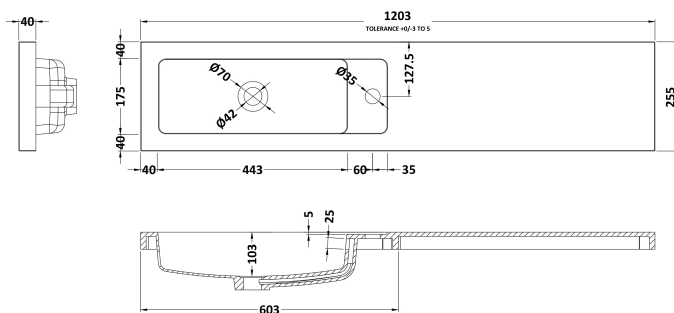

### Product Dimensions

Height (mm):	864
Width (mm):	600
Depth (mm):	255
Nett Weight (kg):	17

### Outer Box Dimensions (If Applicable)

Height (mm):	
Width (mm):	
Depth (mm):	
Gross Weight (kg):	
Barcode:	5055275817223

**Packaging Data**

Box Colour:	Brown Cardboard Box
Box Qty:	1
Label Size:	100 x 50
Label Colour:	Not Applicable
Label Qty:	0

**Outer Box Dimensions (If Applicable)**

Height (mm):	
Width (mm):	
Depth (mm):	
Gross Weight (kg):	
Barcode:	5055275816981

Sales Code: PMB404

Description: 1200 Straight Polymarble Basin

**Product Dimensions**

Height (mm):	135
Width (mm):	1203
Depth (mm):	255
Nett Weight (kg):	14

**Packaging Dimensions**

Height (mm):	190
Width (mm):	320
Depth (mm):	1260
Gross Weight (kg):	14