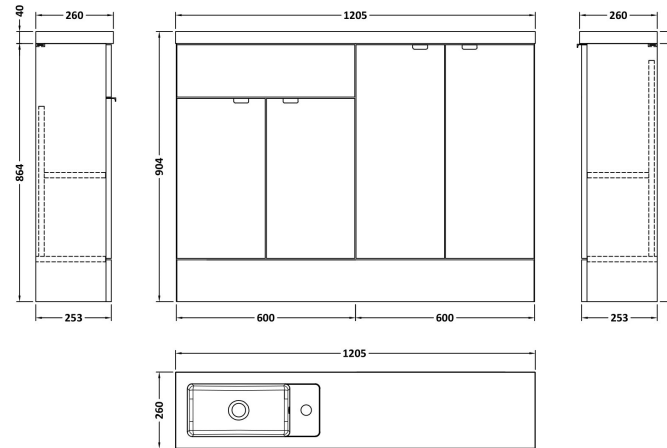

Sales Code: CBI125

Description: 1200mm Combination - Compact Option 2

Packaging Details

Barcode: 5055275887271