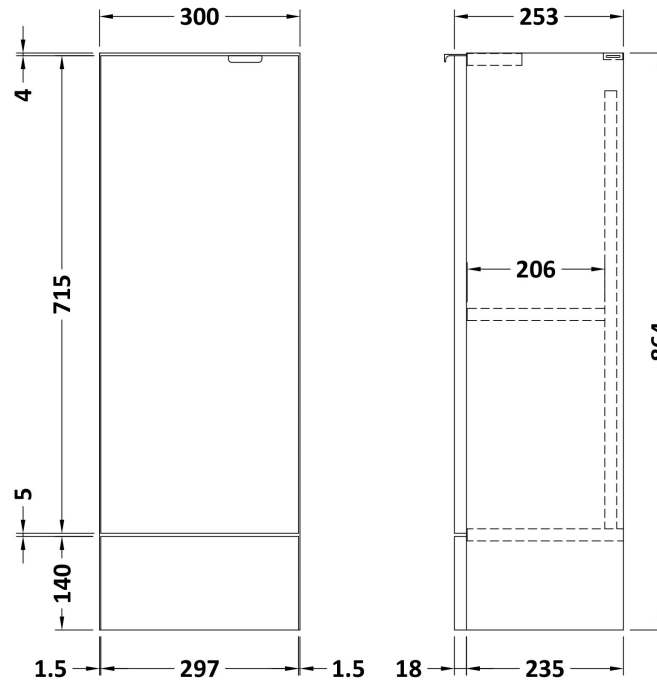

Sales Code: OFF181

Description: 300 Base Unit (255mm Deep)

Product Dimensions

Height (mm):	864
Width (mm):	300
Depth (mm):	255
Nett Weight (kg):	11

Packaging Dimensions

Height (mm):	290
Width (mm):	325
Depth (mm):	875
Gross Weight (kg):	11.5

Packaging Data

Box Colour:	Brown Cardboard Box
Box Qty:	1
Label Size:	100 x 50
Label Colour:	Not Applicable
Label Qty:	0

Outer Box Dimensions (If Applicable)

Height (mm):	
Width (mm):	
Depth (mm):	
Gross Weight (kg):	
Barcode:	5055275816981

Product Details

Country of Origin:	China
Fitting Instruction:	No
CE & UKCA:	N/A
FSC Certified Materials:	Yes
Colour:	Gloss White
Construction Method:	Cam & Wood Dowel
Construction Type:	Rigid
Cabinet Finish:	MFC Painted Gloss
Fascia Finish:	Mdf Painted Gloss
Cabinet Thickness (mm):	16
Fascia Thickness (mm):	18
Drawer Included:	No
Drawer Type:	Not Applicable
No of Shelves:	1
Hinge Type:	95 Degree Clip-On Soft Close
Hinge Included:	Yes
Adjustable Legs:	No
Fixings Included:	Yes
Handle Style:	Contemporary
Waste Shroud:	No
Handle Included:	Yes
Handle Type:	Wrapover