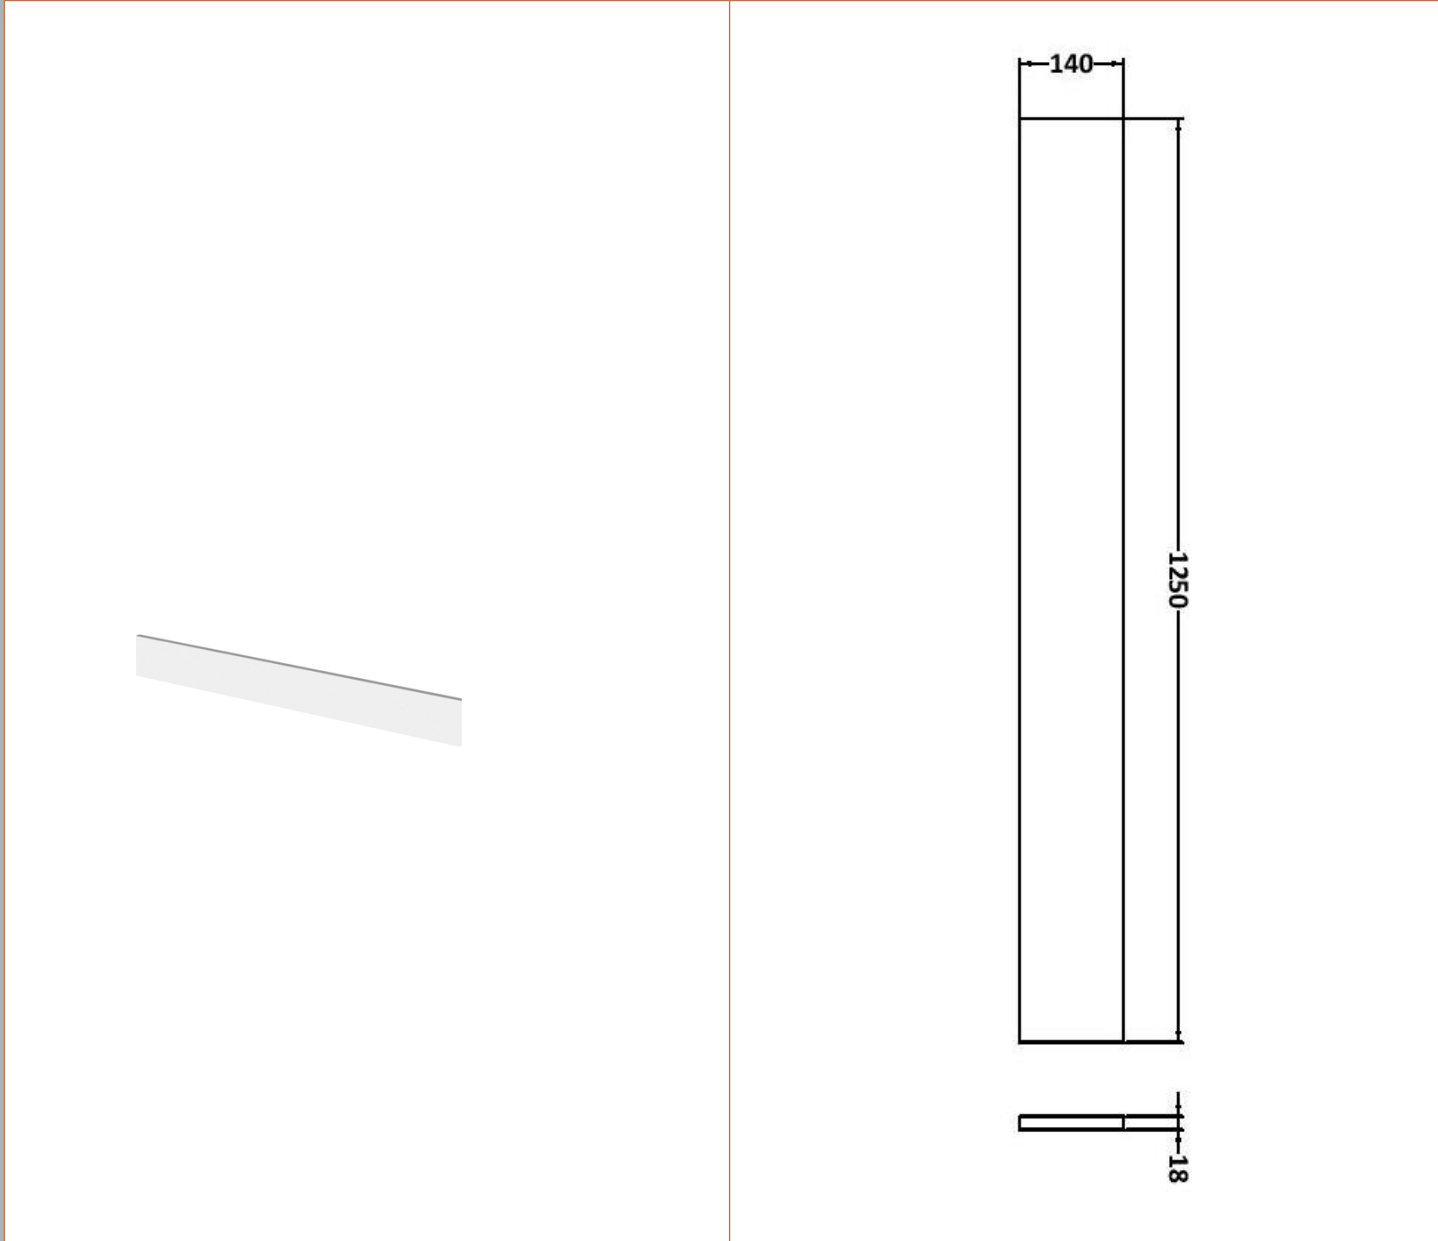

### Product Dimensions

Height (mm):	864
Width (mm):	600
Depth (mm):	255
Nett Weight (kg):	17

### Outer Box Dimensions (If Applicable)

Height (mm):	
Width (mm):	
Depth (mm):	
Gross Weight (kg):	
Barcode:	5055275817223

Sales Code: PMB404

Description: 1200 Straight Polymarble Basin

**Product Dimensions**

Height (mm):	135
Width (mm):	1203
Depth (mm):	255
Nett Weight (kg):	14

**Packaging Dimensions**

Height (mm):	190
Width (mm):	320
Depth (mm):	1260
Gross Weight (kg):	14

### Product Dimensions

Height (mm):	1250
Width (mm):	145
Depth (mm):	18
Nett Weight (kg):	2