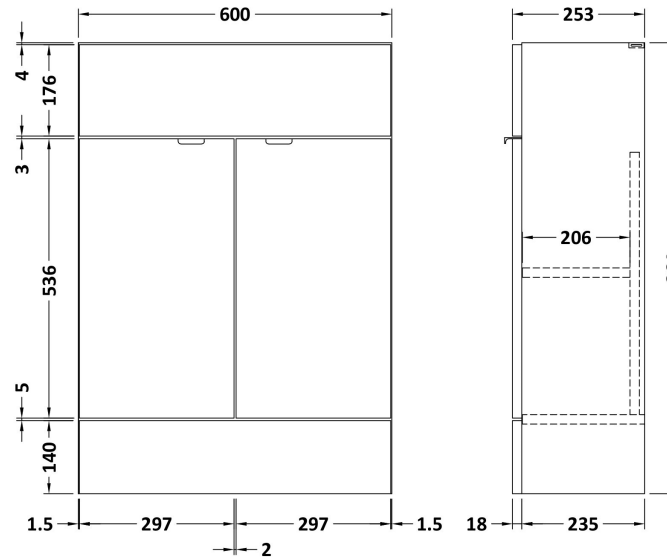

### Product Dimensions

Height (mm):	864
Width (mm):	600
Depth (mm):	255
Nett Weight (kg):	17

### Packaging Dimensions

Height (mm):	290
Width (mm):	625
Depth (mm):	875
Gross Weight (kg):	17.5

Sales Code: PMB404

Description: 1200 Straight Polymarble Basin

**Product Dimensions**

Height (mm):	135
Width (mm):	1203
Depth (mm):	255
Nett Weight (kg):	14

**Packaging Dimensions**

Height (mm):	190
Width (mm):	320
Depth (mm):	1260
Gross Weight (kg):	14

### Product Dimensions

Height (mm):	1250
Width (mm):	145
Depth (mm):	18
Nett Weight (kg):	2