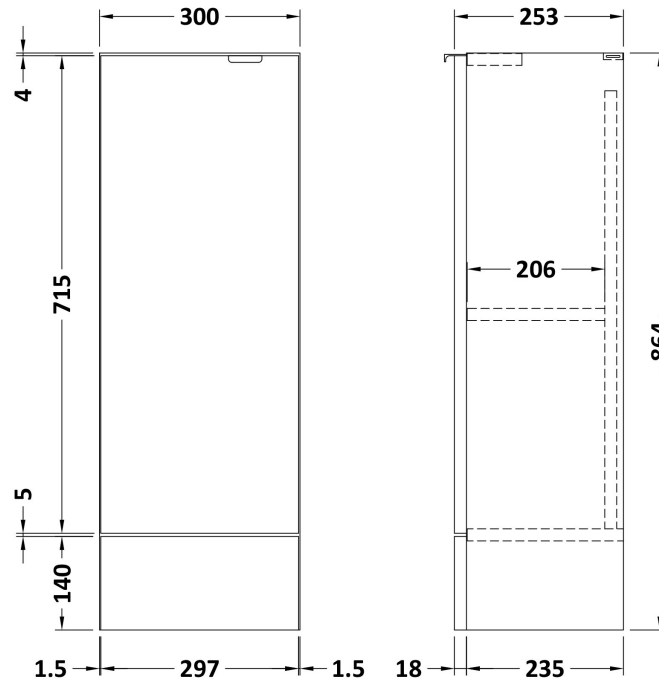

Packaging Dimensions

Height (mm):	290
Width (mm):	625
Depth (mm):	875
Gross Weight (kg):	17.5

Packaging Data

Box Colour:	Brown Cardboard Box
Box Qty:	1
Label Size:	100 x 50
Label Colour:	White Label
Label Qty:	2

Sales Code: OFF581

Description: 300 Base Unit (255mm Deep)

Product Dimensions

Height (mm):	864
Width (mm):	300
Depth (mm):	255
Nett Weight (kg):	11

Packaging Dimensions

Height (mm):	290
Width (mm):	325
Depth (mm):	875
Gross Weight (kg):	11.5

Packaging Data

Box Colour:	Brown Cardboard Box
Box Qty:	1
Label Size:	100 x 50
Label Colour:	White Label
Label Qty:	2

Outer Box Dimensions (If Applicable)

Height (mm):	
Width (mm):	
Depth (mm):	
Gross Weight (kg):	
Barcode:	5055275820063

Sales Code: PMB404

Description: 1200 Straight Polymarble Basin

Product Dimensions

Height (mm):	135
Width (mm):	1203
Depth (mm):	255
Nett Weight (kg):	14

Packaging Dimensions

Height (mm):	190
Width (mm):	320
Depth (mm):	1260
Gross Weight (kg):	14