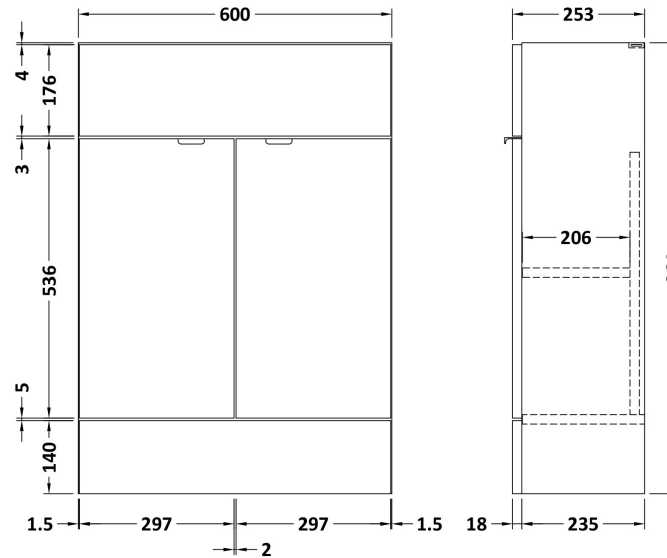

Sales Code: CBI525

Description: 1200mm Combination - Compact Option 2

Packaging Details

Barcode: 5055275887837

Sales Code: OFF507

Description: 600 Vanity Unit (255mm Deep)

Product Dimensions

Height (mm):	864
Width (mm):	600
Depth (mm):	255
Nett Weight (kg):	17

Packaging Dimensions

Height (mm):	290
Width (mm):	625
Depth (mm):	875
Gross Weight (kg):	17.5

Packaging Data

Box Colour:	Brown Cardboard Box
Box Qty:	1
Label Size:	100 x 50
Label Colour:	White Label
Label Qty:	2

Sales Code: OFF581

Description: 300 Base Unit (255mm Deep)

Product Dimensions

Height (mm):	864
Width (mm):	300
Depth (mm):	255
Nett Weight (kg):	11

Packaging Dimensions

Height (mm):	290
Width (mm):	325
Depth (mm):	875
Gross Weight (kg):	11.5

Sales Code: PMB404

Description: 1200 Straight Polymarble Basin

Product Dimensions

Height (mm):	135
Width (mm):	1203
Depth (mm):	255
Nett Weight (kg):	14

Packaging Dimensions

Height (mm):	190
Width (mm):	320
Depth (mm):	1260
Gross Weight (kg):	14