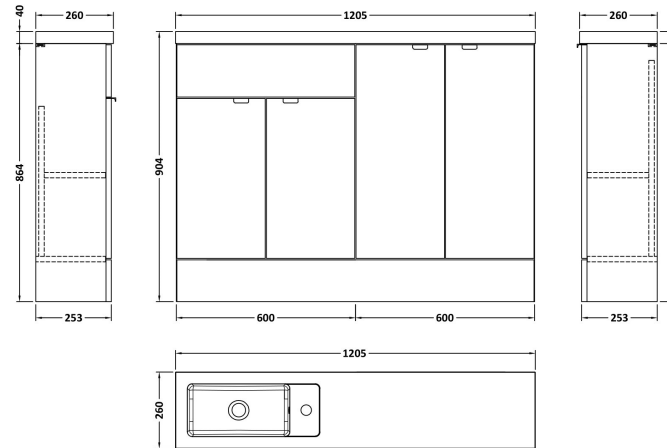

Sales Code: CBI525

Description: 1200mm Combination - Compact Option 2

Packaging Details

Barcode: 5055275887837

Sales Code: OFF507

Description: 600 Vanity Unit (255mm Deep)

Product Dimensions

Height (mm):	864
Width (mm):	600
Depth (mm):	255
Nett Weight (kg):	17

Packaging Dimensions

Height (mm):	290
Width (mm):	625
Depth (mm):	875
Gross Weight (kg):	17.5

Packaging Data

Box Colour:	Brown Cardboard Box
Box Qty:	1
Label Size:	100 x 50
Label Colour:	White Label
Label Qty:	2

Sales Code: OFF581

Description: 300 Base Unit (255mm Deep)

Product Dimensions

Height (mm):	864
Width (mm):	300
Depth (mm):	255
Nett Weight (kg):	11

Packaging Dimensions

Height (mm):	290
Width (mm):	325
Depth (mm):	875
Gross Weight (kg):	11.5

Sales Code: PMB404

Description: 1200 Straight Polymarble Basin

Product Dimensions

Height (mm):	135
Width (mm):	1203
Depth (mm):	255
Nett Weight (kg):	14

Packaging Dimensions

Height (mm):	190
Width (mm):	320
Depth (mm):	1260
Gross Weight (kg):	14