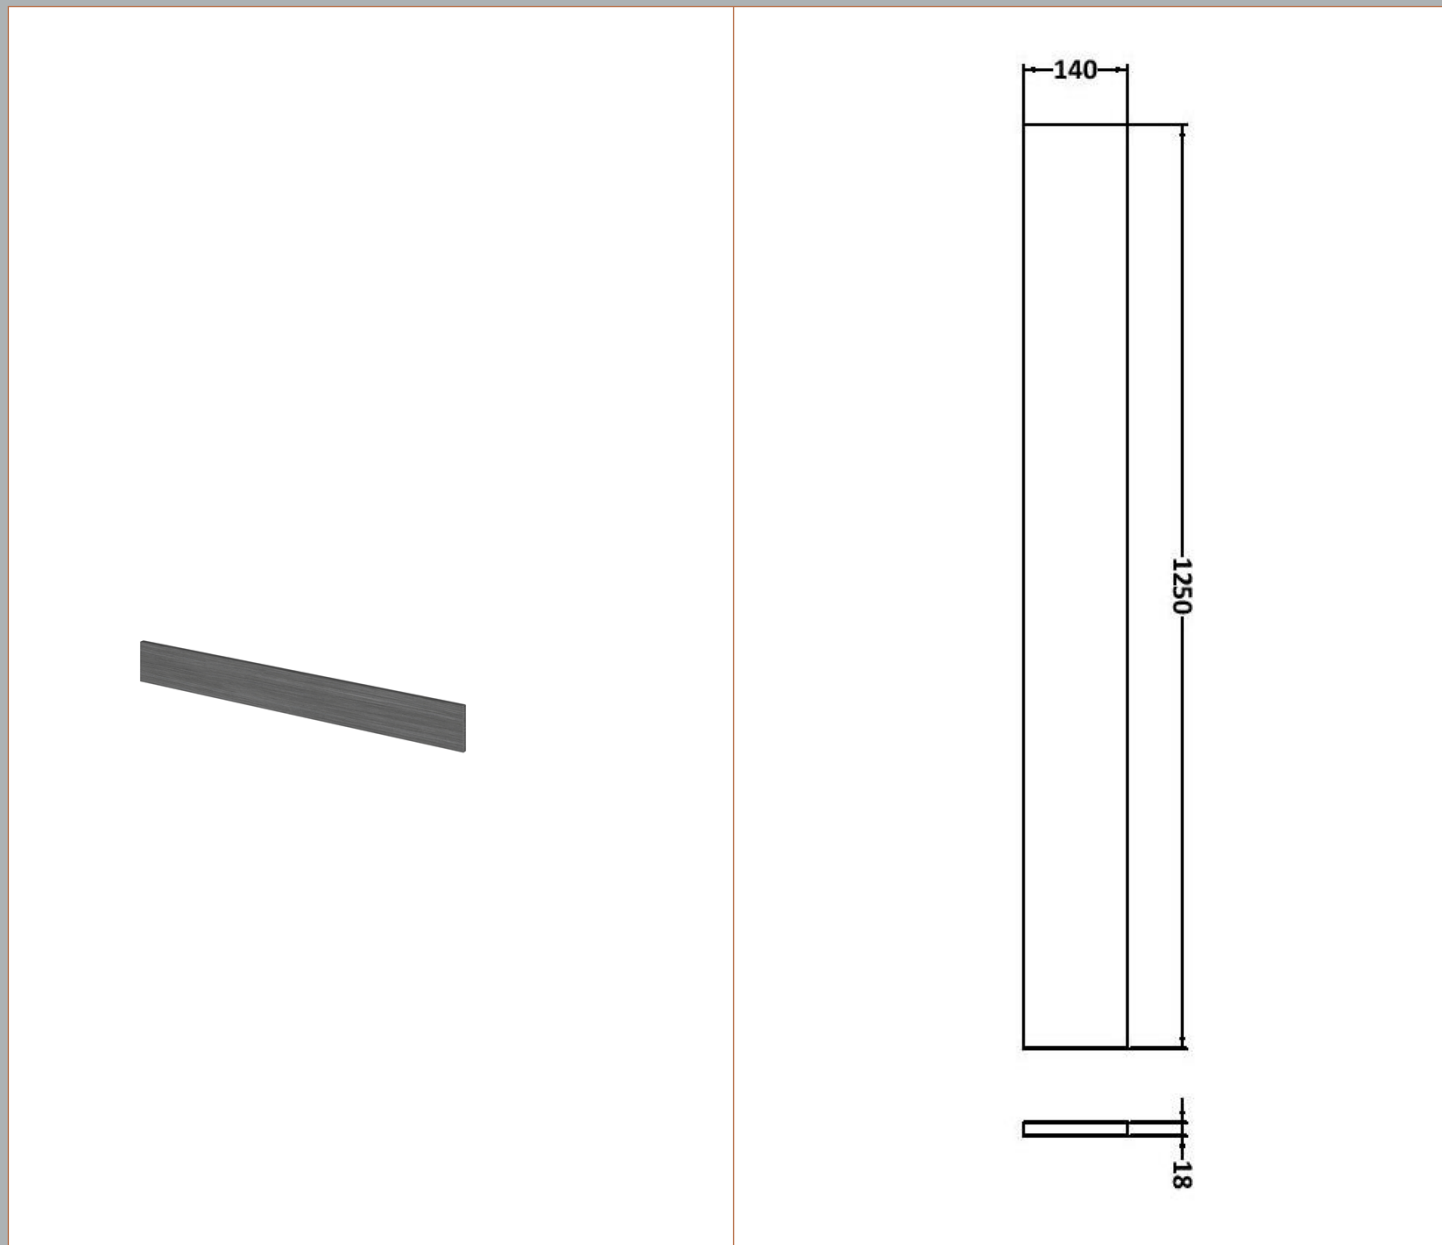

Sales Code: CBI525

Description: 1200mm Combination - Compact Option 2

Packaging Details

Barcode: 5055275887837

Sales Code: OFF507

Description: 600 Vanity Unit (255mm Deep)

Product Dimensions

Height (mm):	864
Width (mm):	600
Depth (mm):	255
Nett Weight (kg):	17

Sales Code: OFF581

Description: 300 Base Unit (255mm Deep)

Product Dimensions

Height (mm):	864
Width (mm):	300
Depth (mm):	255
Nett Weight (kg):	11

Packaging Dimensions

Height (mm):	290
Width (mm):	325
Depth (mm):	875
Gross Weight (kg):	11.5

Sales Code: PMB404

Description: 1200 Straight Polymarble Basin

Product Dimensions

Height (mm):	135
Width (mm):	1203
Depth (mm):	255
Nett Weight (kg):	14

Packaging Dimensions

Height (mm):	190
Width (mm):	320
Depth (mm):	1260
Gross Weight (kg):	14

Basins: Tap Hole: One Taphole Chain Stay Hole: No
Template: Not Required Waste Type Req: Slotted
Overflow Inc: Yes Overflow Cover: Yes
Inner Bowl Depth (mm): 103mm

Sales Code: OFF591

Description: 1.25M Continuous Plinth (1250X140x18mm)