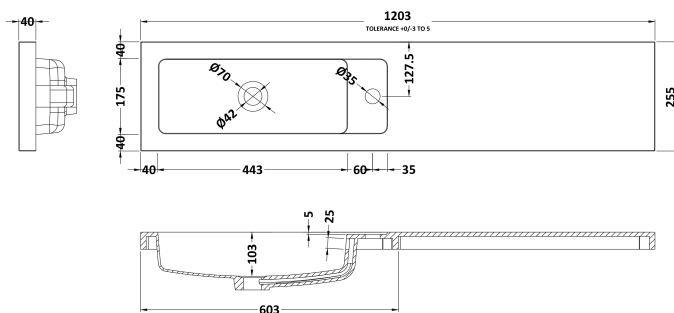

Packaging Dimensions

Height (mm):	290
Width (mm):	625
Depth (mm):	875
Gross Weight (kg):	17.5

Packaging Data

Box Colour:	Brown Cardboard Box
Box Qty:	1
Label Size:	100 x 50
Label Colour:	White Label
Label Qty:	2

Sales Code: OFF581

Description: 300 Base Unit (255mm Deep)

Product Dimensions

Height (mm):	864
Width (mm):	300
Depth (mm):	255
Nett Weight (kg):	11

Packaging Dimensions

Height (mm):	290
Width (mm):	325
Depth (mm):	875
Gross Weight (kg):	11.5

Packaging Data

Box Colour:	Brown Cardboard Box
Box Qty:	1
Label Size:	100 x 50
Label Colour:	White Label
Label Qty:	2

Outer Box Dimensions (If Applicable)

Height (mm):	
Width (mm):	
Depth (mm):	
Gross Weight (kg):	
Barcode:	5055275820063

Sales Code: PMB404

Description: 1200 Straight Polymarble Basin

Product Dimensions

Height (mm):	135
Width (mm):	1203
Depth (mm):	255
Nett Weight (kg):	14

Packaging Dimensions

Height (mm):	190
Width (mm):	320
Depth (mm):	1260
Gross Weight (kg):	14