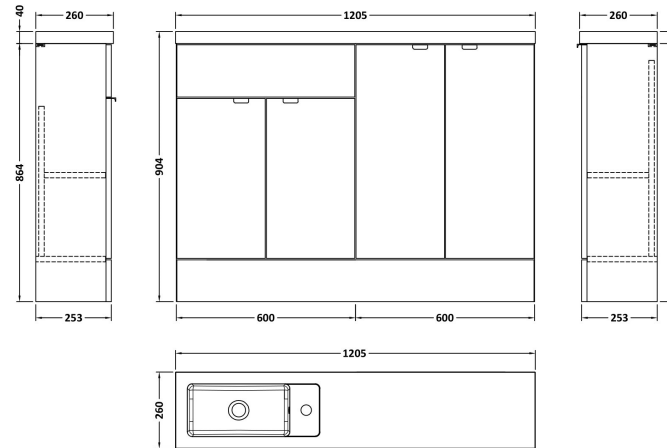

Sales Code: CBI925

Description: 1200mm Combination - Compact Option 2

Packaging Details

Barcode: 5055275894491

Sales Code: OFF907

Description: 600 Vanity Unit (255mm Deep)

Product Dimensions

Height (mm):	864
Width (mm):	600
Depth (mm):	255
Nett Weight (kg):	17

Packaging Dimensions

Height (mm):	290
Width (mm):	625
Depth (mm):	900
Gross Weight (kg):	17.5

Packaging Data

Box Colour:	Brown Cardboard Box
Box Qty:	1
Label Size:	100 x 50
Label Colour:	White Label
Label Qty:	2

Sales Code: OFF981

Description: 300 Base Unit (255mm Deep)

Product Dimensions

Height (mm):	864
Width (mm):	300
Depth (mm):	255
Nett Weight (kg):	11

Packaging Dimensions

Height (mm):	900
Width (mm):	325
Depth (mm):	290
Gross Weight (kg):	11.5

Sales Code: PMB404

Description: 1200 Straight Polymarble Basin

Product Dimensions

Height (mm):	135
Width (mm):	1203
Depth (mm):	255
Nett Weight (kg):	14

Packaging Dimensions

Height (mm):	190
Width (mm):	320
Depth (mm):	1260
Gross Weight (kg):	14