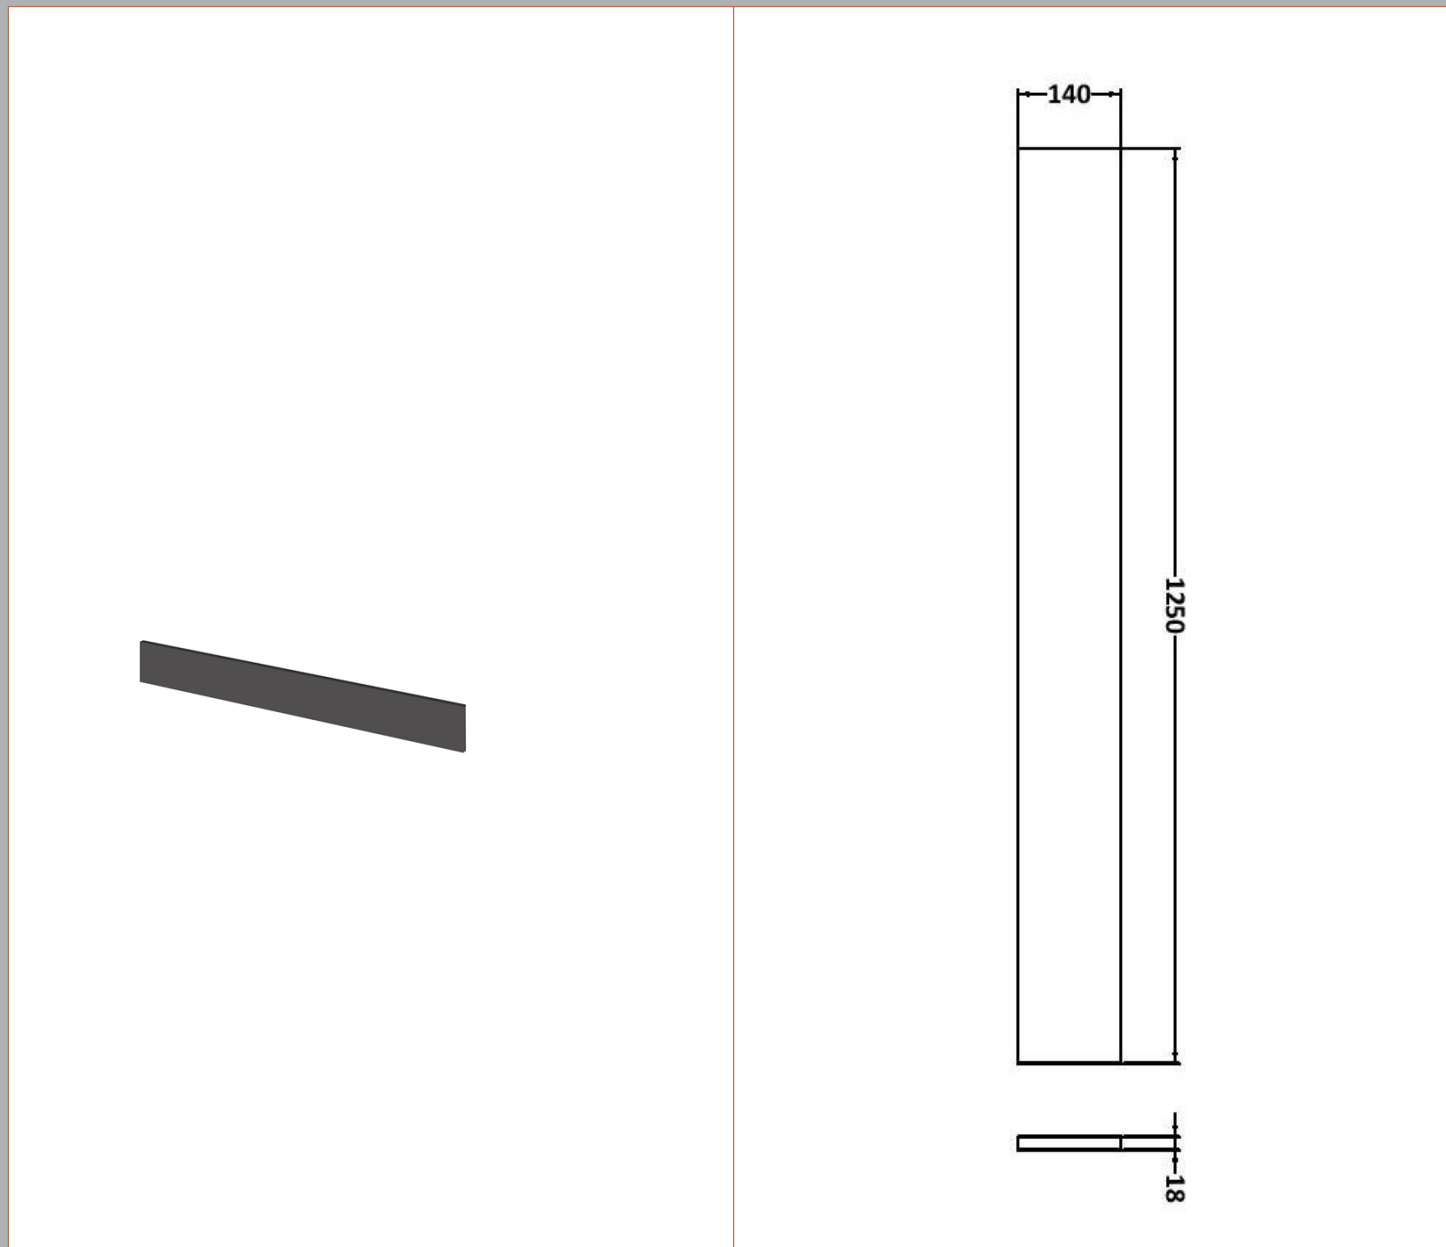

Sales Code: OFF991

Description: 1.25M Continuous Plinth (1250X140x18mm)

Product Dimensions

Height (mm):	1250
Width (mm):	145
Depth (mm):	18
Nett Weight (kg):	2

Packaging Dimensions

Height (mm):	20
Width (mm):	150
Depth (mm):	1260
Gross Weight (kg):	2

Packaging Data

Box Colour:	Brown Cardboard Box
Box Qty:	1
Label Size:	100 x 50
Label Colour:	White Label
Label Qty:	2

Outer Box Dimensions (If Applicable)

Height (mm):	
Width (mm):	
Depth (mm):	
Gross Weight (kg):	
Barcode:	5055275873724

Product Details

Country of Origin:	China
Fitting Instruction:	No
CE & UKCA:	N/A
FSC Certified Materials:	Yes
Colour:	Gloss Grey
Construction Method:	Not Applicable
Construction Type:	Flat-Pack
Cabinet Finish:	MFC Painted Gloss
Fascia Finish:	MFC Painted Gloss
Cabinet Thickness (mm):	
Fascia Thickness (mm):	18
Drawer Included:	Not Applicable
Drawer Type:	Not Applicable
No of Shelves:	Not Applicable
Hinge Type:	Not Applicable
Hinge Included:	Not Applicable
Adjustable Legs:	No
Fixings Included:	No
Handle Style:	Not Applicable
Waste Shroud:	Not Applicable
Handle Included:	Not Applicable
Handle Type:	Not Applicable