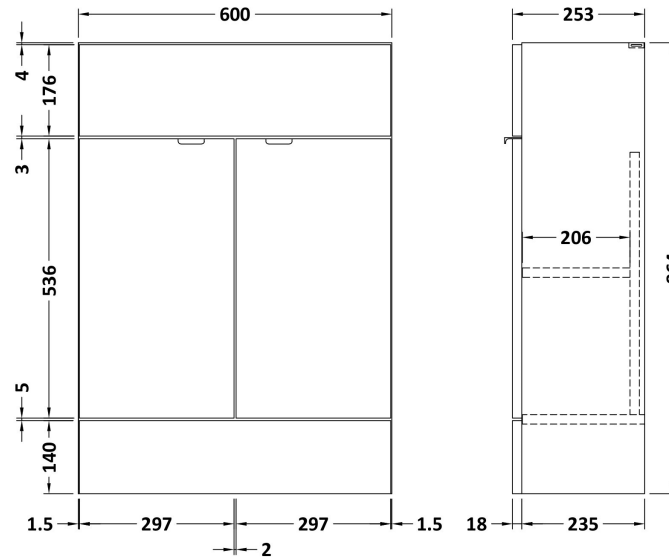

Sales Code: CBI925

Description: 1200mm Combination - Compact Option 2

Packaging Details

Barcode: 5055275894491

Sales Code: OFF907

Description: 600 Vanity Unit (255mm Deep)

Product Dimensions

Height (mm):	864
Width (mm):	600
Depth (mm):	255
Nett Weight (kg):	17

Packaging Dimensions

Height (mm):	290
Width (mm):	625
Depth (mm):	900
Gross Weight (kg):	17.5

Packaging Data

Box Colour:	Brown Cardboard Box
Box Qty:	1
Label Size:	100 x 50
Label Colour:	White Label
Label Qty:	2

Sales Code: OFF981

Description: 300 Base Unit (255mm Deep)

Product Dimensions

Height (mm):	864
Width (mm):	300
Depth (mm):	255
Nett Weight (kg):	11

Packaging Dimensions

Height (mm):	900
Width (mm):	325
Depth (mm):	290
Gross Weight (kg):	11.5

Sales Code: PMB404

Description: 1200 Straight Polymarble Basin

Product Dimensions

Height (mm):	135
Width (mm):	1203
Depth (mm):	255
Nett Weight (kg):	14

Packaging Dimensions

Height (mm):	190
Width (mm):	320
Depth (mm):	1260
Gross Weight (kg):	14