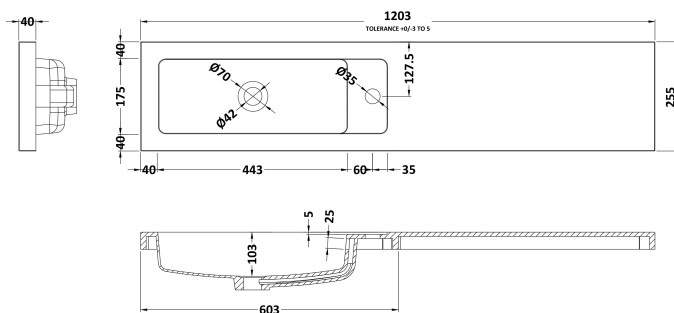

Packaging Dimensions

Height (mm):	290
Width (mm):	625
Depth (mm):	900
Gross Weight (kg):	17.5

Packaging Data

Box Colour:	Brown Cardboard Box
Box Qty:	1
Label Size:	100 x 50
Label Colour:	White Label
Label Qty:	2

Sales Code: OFF981

Description: 300 Base Unit (255mm Deep)

Product Dimensions

Height (mm):	864
Width (mm):	300
Depth (mm):	255
Nett Weight (kg):	11

Packaging Dimensions

Height (mm):	900
Width (mm):	325
Depth (mm):	290
Gross Weight (kg):	11.5

Packaging Data

Box Colour:	Brown Cardboard Box
Box Qty:	1
Label Size:	100 x 50
Label Colour:	White Label
Label Qty:	2

Outer Box Dimensions (If Applicable)

Height (mm):	
Width (mm):	
Depth (mm):	
Gross Weight (kg):	
Barcode:	5055275873281

Sales Code: PMB404

Description: 1200 Straight Polymarble Basin

Product Dimensions

Height (mm):	135
Width (mm):	1203
Depth (mm):	255
Nett Weight (kg):	14

Packaging Dimensions

Height (mm):	190
Width (mm):	320
Depth (mm):	1260
Gross Weight (kg):	14