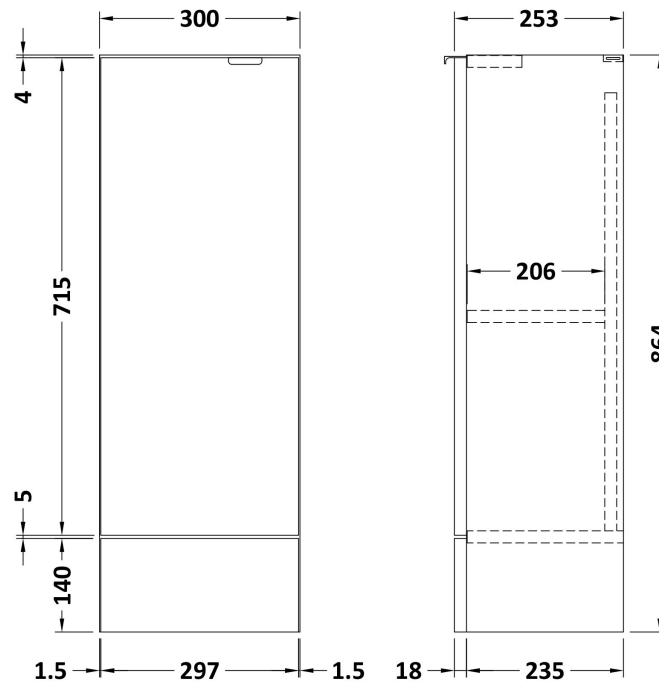

Packaging Dimensions

Height (mm):	290
Width (mm):	625
Depth (mm):	900
Gross Weight (kg):	17.5

Packaging Data

Box Colour:	Brown Cardboard Box
Box Qty:	1
Label Size:	100 x 50
Label Colour:	White Label
Label Qty:	2

Sales Code: OFF981

Description: 300 Base Unit (255mm Deep)

Product Dimensions

Height (mm):	864
Width (mm):	300
Depth (mm):	255
Nett Weight (kg):	11

Packaging Dimensions

Height (mm):	900
Width (mm):	325
Depth (mm):	290
Gross Weight (kg):	11.5

Packaging Data

Box Colour:	Brown Cardboard Box
Box Qty:	1
Label Size:	100 x 50
Label Colour:	White Label
Label Qty:	2

Outer Box Dimensions (If Applicable)

Height (mm):	
Width (mm):	
Depth (mm):	
Gross Weight (kg):	
Barcode:	5055275873281

Sales Code: PMB404

Description: 1200 Straight Polymarble Basin

Product Dimensions

Height (mm):	135
Width (mm):	1203
Depth (mm):	255
Nett Weight (kg):	14

Packaging Dimensions

Height (mm):	190
Width (mm):	320
Depth (mm):	1260
Gross Weight (kg):	14