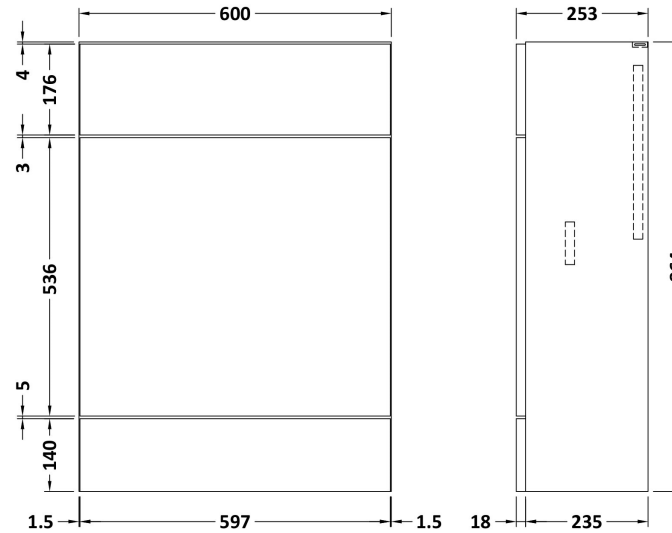

### Product Dimensions

Height (mm):	864
Width (mm):	600
Depth (mm):	355
Nett Weight (kg):	20.5

### Packaging Dimensions

Height (mm):	375
Width (mm):	620
Depth (mm):	900
Gross Weight (kg):	21

### Outer Box Dimensions (If Applicable)

Height (mm):	
Width (mm):	
Depth (mm):	
Gross Weight (kg):	
Barcode:	5055275820209

### Product Dimensions

Height (mm):	864
Width (mm):	600
Depth (mm):	255
Nett Weight (kg):	14