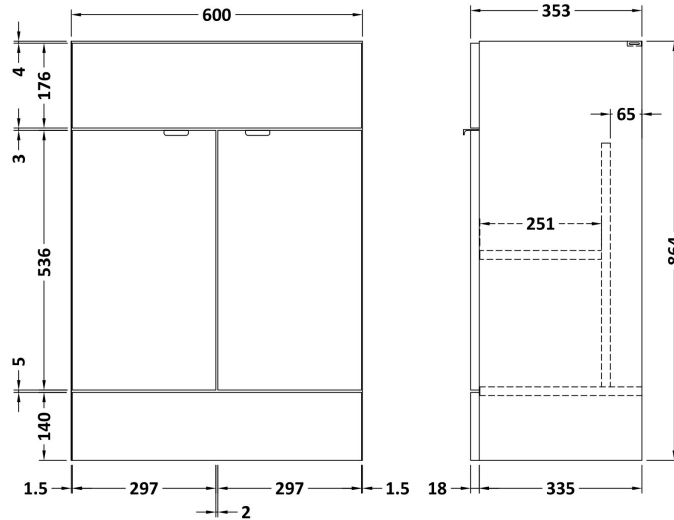

### Product Dimensions

Height (mm):	864
Width (mm):	600
Depth (mm):	355
Nett Weight (kg):	20.5

### Packaging Dimensions

Height (mm):	375
Width (mm):	620
Depth (mm):	900
Gross Weight (kg):	21

### Product Dimensions

Height (mm):	864
Width (mm):	600
Depth (mm):	255
Nett Weight (kg):	14

### Packaging Dimensions

Height (mm):	290
Width (mm):	625
Depth (mm):	875
Gross Weight (kg):	14.5