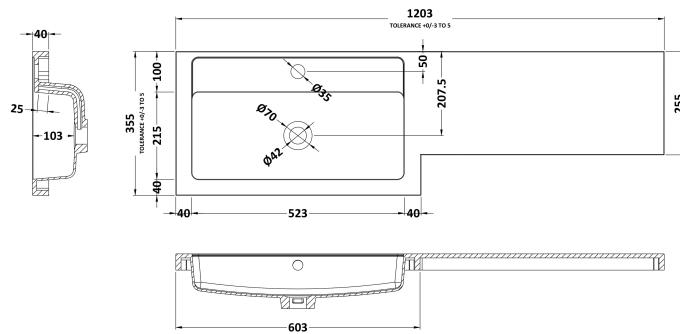

### Product Dimensions

Height (mm):	864
Width (mm):	600
Depth (mm):	255
Nett Weight (kg):	14

### Packaging Dimensions

Height (mm):	290
Width (mm):	625
Depth (mm):	875
Gross Weight (kg):	14.5

### Outer Box Dimensions (If Applicable)

Height (mm):	
Width (mm):	
Depth (mm):	
Gross Weight (kg):	
Barcode:	5055275820049

### Product Dimensions

Height (mm):	135
Width (mm):	1203
Depth (mm):	355
Nett Weight (kg):	17