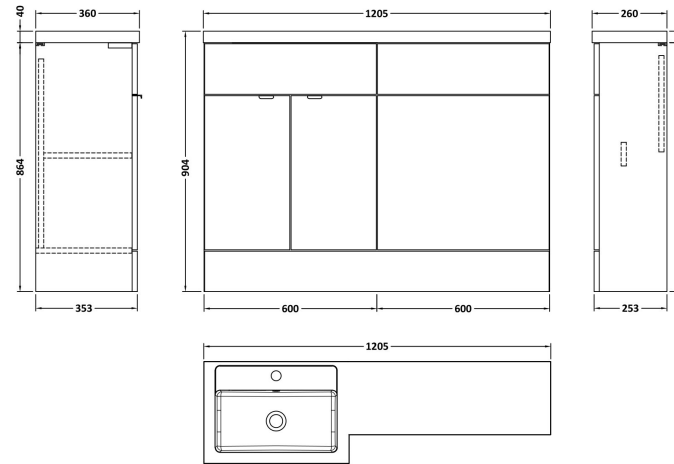

Sales Code: CBI509

Description: 1200mm Combination - Fd Option 1 - Lh

Packaging Details

Barcode: 5055275887677