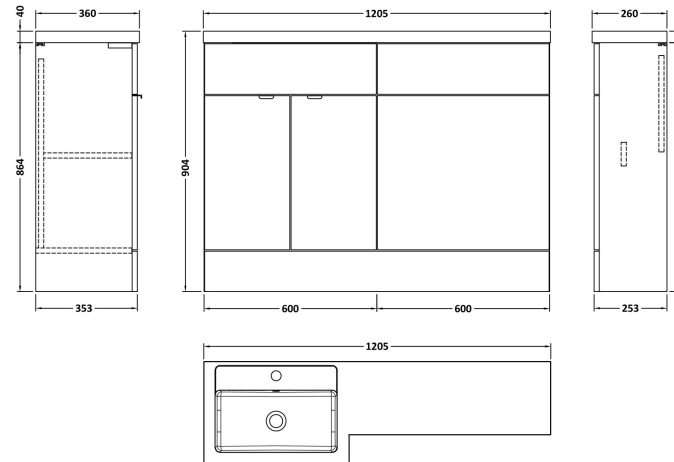

Sales Code: CBI609

Description: 1200mm Combination - Fd Option 1 - Lh

Packaging Details

Barcode: 5055275887950

Sales Code: OFF608

Description: 600 Vanity Unit (355mm Deep)

Product Dimensions

Height (mm):	864
Width (mm):	600
Depth (mm):	355
Nett Weight (kg):	20.5

Packaging Dimensions

Height (mm):	375
Width (mm):	620
Depth (mm):	900
Gross Weight (kg):	21

Packaging Data

Box Colour:	Brown Cardboard Box
Box Qty:	1
Label Size:	100 x 50
Label Colour:	White Label
Label Qty:	2

Sales Code: OFF647

Description: 600 Wc Unit (255mm Deep)

Product Dimensions

Height (mm):	864
Width (mm):	600
Depth (mm):	255
Nett Weight (kg):	14

Packaging Dimensions

Height (mm):	290
Width (mm):	625
Depth (mm):	875
Gross Weight (kg):	14.5

Sales Code: PMB414L

Description: 1200 L Shaped Polymarble Basin Lh

Product Dimensions

Height (mm):	135
Width (mm):	1203
Depth (mm):	355
Nett Weight (kg):	17

Packaging Dimensions

Height (mm):	190
Width (mm):	420
Depth (mm):	1260
Gross Weight (kg):	17