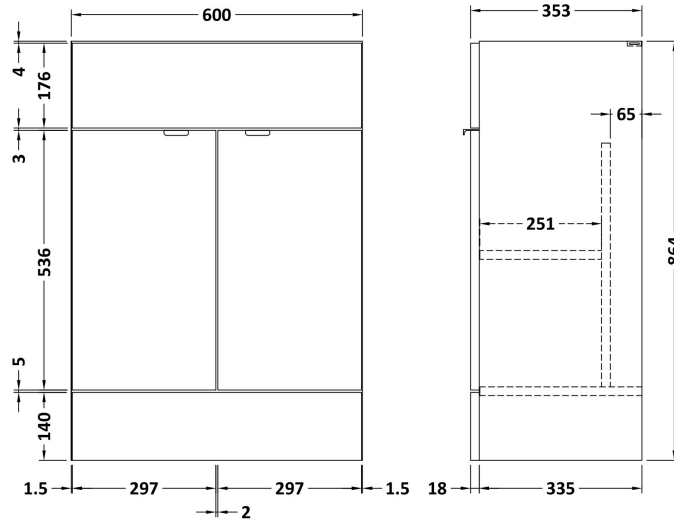

Sales Code: CBI609

Description: 1200mm Combination - Fd Option 1 - Lh

Packaging Details

Barcode: 5055275887950

Sales Code: OFF608

Description: 600 Vanity Unit (355mm Deep)

Product Dimensions

Height (mm):	864
Width (mm):	600
Depth (mm):	355
Nett Weight (kg):	20.5

Packaging Dimensions

Height (mm):	375
Width (mm):	620
Depth (mm):	900
Gross Weight (kg):	21

Packaging Data

Box Colour:	Brown Cardboard Box
Box Qty:	1
Label Size:	100 x 50
Label Colour:	White Label
Label Qty:	2

Sales Code: OFF647

Description: 600 Wc Unit (255mm Deep)

Product Dimensions

Height (mm):	864
Width (mm):	600
Depth (mm):	255
Nett Weight (kg):	14

Packaging Dimensions

Height (mm):	290
Width (mm):	625
Depth (mm):	875
Gross Weight (kg):	14.5

Sales Code: PMB414L

Description: 1200 L Shaped Polymarble Basin Lh

Product Dimensions

Height (mm):	135
Width (mm):	1203
Depth (mm):	355
Nett Weight (kg):	17

Packaging Dimensions

Height (mm):	190
Width (mm):	420
Depth (mm):	1260
Gross Weight (kg):	17