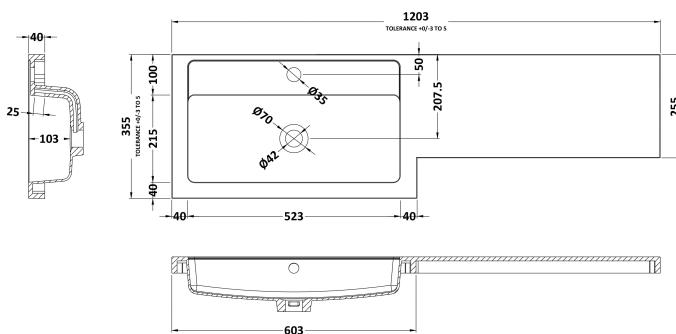

Packaging Dimensions

Height (mm):	375
Width (mm):	620
Depth (mm):	900
Gross Weight (kg):	21

Packaging Data

Box Colour:	Brown Cardboard Box
Box Qty:	1
Label Size:	100 x 50
Label Colour:	White Label
Label Qty:	2

Sales Code: OFF647

Description: 600 Wc Unit (255mm Deep)

Product Dimensions

Height (mm):	864
Width (mm):	600
Depth (mm):	255
Nett Weight (kg):	14

Packaging Dimensions

Height (mm):	290
Width (mm):	625
Depth (mm):	875
Gross Weight (kg):	14.5

Packaging Data

Box Colour:	Brown Cardboard Box
Box Qty:	1
Label Size:	100 x 50
Label Colour:	White Label
Label Qty:	2

Outer Box Dimensions (If Applicable)

Height (mm):	
Width (mm):	
Depth (mm):	
Gross Weight (kg):	
Barcode:	5055275816899

Sales Code: PMB414L

Description: 1200 L Shaped Polymarble Basin Lh

Product Dimensions

Height (mm):	135
Width (mm):	1203
Depth (mm):	355
Nett Weight (kg):	17

Packaging Dimensions

Height (mm):	190
Width (mm):	420
Depth (mm):	1260
Gross Weight (kg):	17