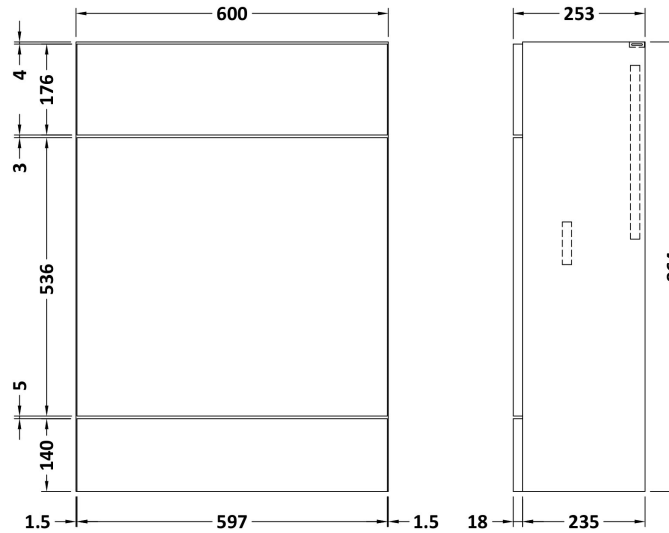

Sales Code: CBI609

Description: 1200mm Combination - Fd Option 1 - Lh

Packaging Details

Barcode: 5055275887950

Sales Code: OFF608

Description: 600 Vanity Unit (355mm Deep)

Product Dimensions

Height (mm):	864
Width (mm):	600
Depth (mm):	355
Nett Weight (kg):	20.5

Packaging Dimensions

Height (mm):	375
Width (mm):	620
Depth (mm):	900
Gross Weight (kg):	21

Packaging Data

Box Colour:	Brown Cardboard Box
Box Qty:	1
Label Size:	100 x 50
Label Colour:	White Label
Label Qty:	2

Sales Code: OFF647

Description: 600 Wc Unit (255mm Deep)

Product Dimensions

Height (mm):	864
Width (mm):	600
Depth (mm):	255
Nett Weight (kg):	14

Packaging Dimensions

Height (mm):	290
Width (mm):	625
Depth (mm):	875
Gross Weight (kg):	14.5

Sales Code: PMB414L

Description: 1200 L Shaped Polymarble Basin Lh

Product Dimensions

Height (mm):	135
Width (mm):	1203
Depth (mm):	355
Nett Weight (kg):	17

Packaging Dimensions

Height (mm):	190
Width (mm):	420
Depth (mm):	1260
Gross Weight (kg):	17