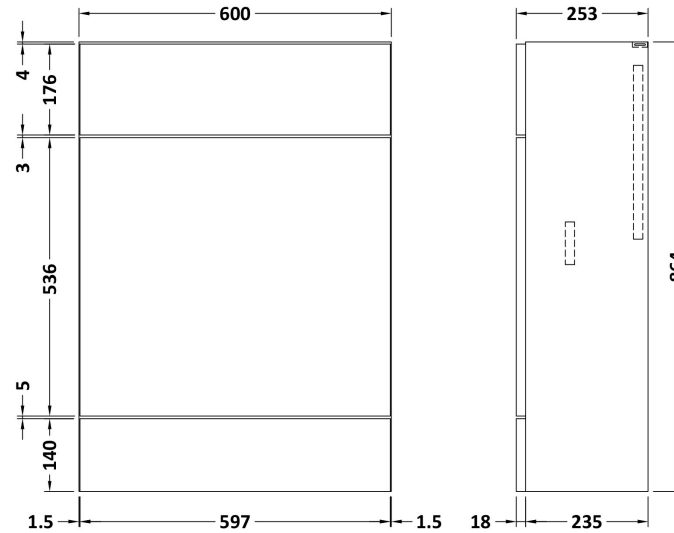

### Product Dimensions

Height (mm):	864
Width (mm):	600
Depth (mm):	355
Nett Weight (kg):	20.5

### Packaging Dimensions

Height (mm):	375
Width (mm):	625
Depth (mm):	900
Gross Weight (kg):	21

### Outer Box Dimensions (If Applicable)

Height (mm):	
Width (mm):	
Depth (mm):	
Gross Weight (kg):	
Barcode:	5055275873465

### Product Dimensions

Height (mm):	864
Width (mm):	600
Depth (mm):	255
Nett Weight (kg):	14