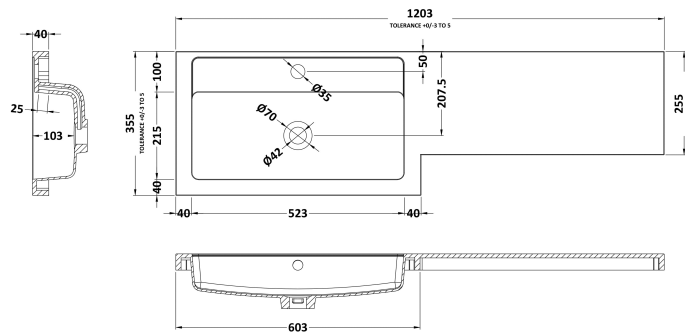

### Product Dimensions

Height (mm):	864
Width (mm):	600
Depth (mm):	255
Nett Weight (kg):	14

### Packaging Dimensions

Height (mm):	290
Width (mm):	625
Depth (mm):	900
Gross Weight (kg):	14.5

### Outer Box Dimensions (If Applicable)

Height (mm):	
Width (mm):	
Depth (mm):	
Gross Weight (kg):	
Barcode:	5055275873267

### Product Dimensions

Height (mm):	135
Width (mm):	1203
Depth (mm):	355
Nett Weight (kg):	17