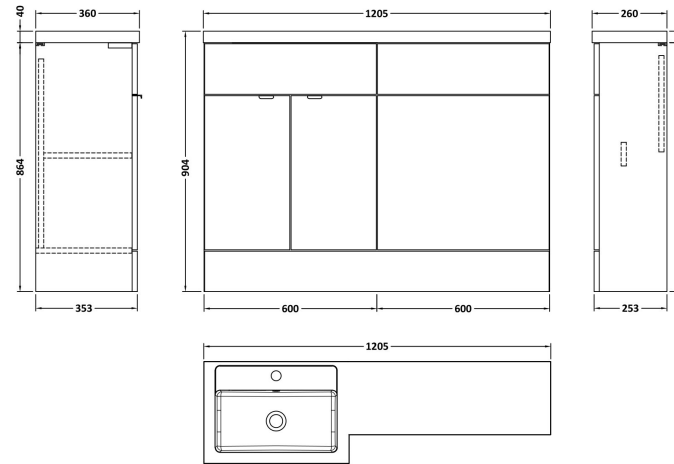

Sales Code: CBI909

Description: 1200mm Combination - Fd Option 1 - Lh

Packaging Details

Barcode: 5055275894330