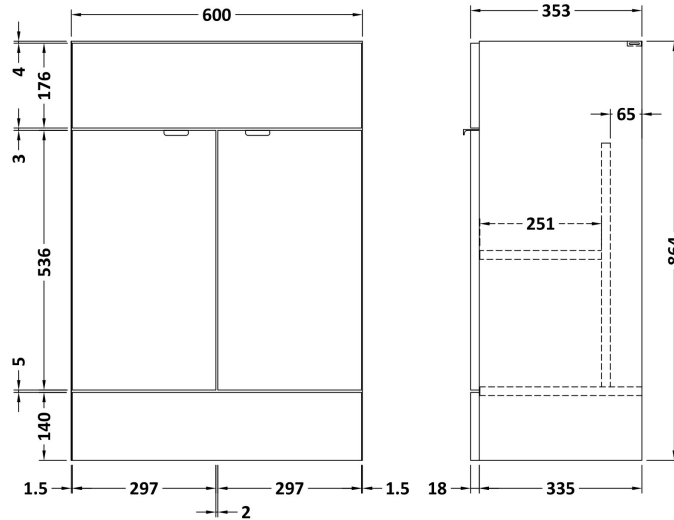

### Product Dimensions

Height (mm):	864
Width (mm):	600
Depth (mm):	355
Nett Weight (kg):	20.5

### Packaging Dimensions

Height (mm):	375
Width (mm):	625
Depth (mm):	900
Gross Weight (kg):	21

### Product Dimensions

Height (mm):	864
Width (mm):	600
Depth (mm):	255
Nett Weight (kg):	14

### Packaging Dimensions

Height (mm):	290
Width (mm):	625
Depth (mm):	900
Gross Weight (kg):	14.5