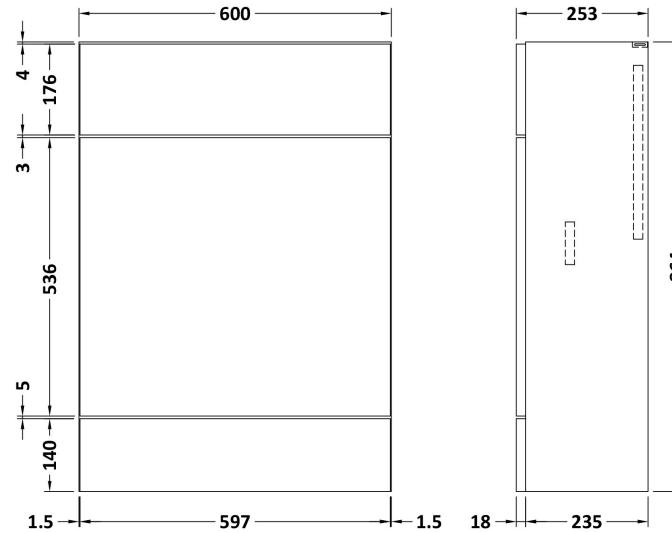

Sales Code: CBI109

Description: 1200mm Combination - Fd Option 1 - Lh

Packaging Details

Barcode: 5055275887110

Sales Code: OFF108

Description: 600 Vanity Unit (355mm Deep)

Product Dimensions

Height (mm):	864
Width (mm):	600
Depth (mm):	355
Nett Weight (kg):	20.5

Packaging Dimensions

Height (mm):	375
Width (mm):	620
Depth (mm):	900
Gross Weight (kg):	21

Packaging Data

Box Colour:	Brown Cardboard Box
Box Qty:	1
Label Size:	100 x 50
Label Colour:	Not Applicable
Label Qty:	0

Sales Code: OFF147

Description: 600 Wc Unit (255mm Deep)

Product Dimensions

Height (mm):	864
Width (mm):	600
Depth (mm):	255
Nett Weight (kg):	14

Packaging Dimensions

Height (mm):	290
Width (mm):	625
Depth (mm):	875
Gross Weight (kg):	14.5

Sales Code: PMB414L

Description: 1200 L Shaped Polymarble Basin Lh

Product Dimensions

Height (mm):	135
Width (mm):	1203
Depth (mm):	355
Nett Weight (kg):	17

Packaging Dimensions

Height (mm):	190
Width (mm):	420
Depth (mm):	1260
Gross Weight (kg):	17