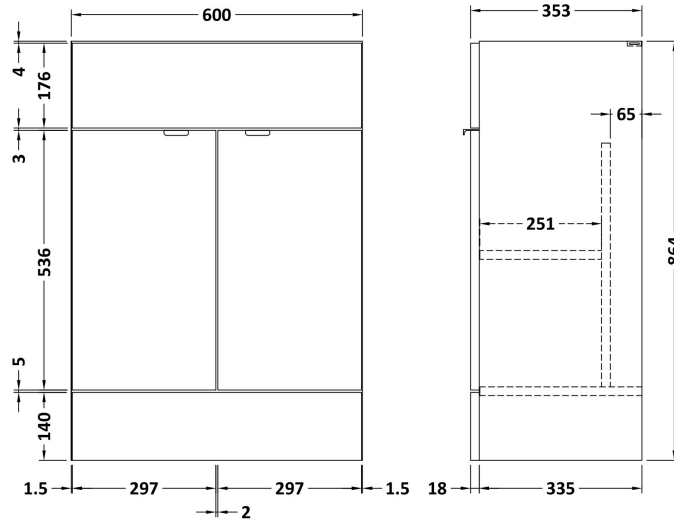

Sales Code: CBI109

Description: 1200mm Combination - Fd Option 1 - Lh

Packaging Details

Barcode: 5055275887110

Sales Code: OFF108

Description: 600 Vanity Unit (355mm Deep)

Product Dimensions

Height (mm):	864
Width (mm):	600
Depth (mm):	355
Nett Weight (kg):	20.5

Packaging Dimensions

Height (mm):	375
Width (mm):	620
Depth (mm):	900
Gross Weight (kg):	21

Packaging Data

Box Colour:	Brown Cardboard Box
Box Qty:	1
Label Size:	100 x 50
Label Colour:	Not Applicable
Label Qty:	0

Sales Code: OFF147

Description: 600 Wc Unit (255mm Deep)

Product Dimensions

Height (mm):	864
Width (mm):	600
Depth (mm):	255
Nett Weight (kg):	14

Packaging Dimensions

Height (mm):	290
Width (mm):	625
Depth (mm):	875
Gross Weight (kg):	14.5

Sales Code: PMB414L

Description: 1200 L Shaped Polymarble Basin Lh

Product Dimensions

Height (mm):	135
Width (mm):	1203
Depth (mm):	355
Nett Weight (kg):	17

Packaging Dimensions

Height (mm):	190
Width (mm):	420
Depth (mm):	1260
Gross Weight (kg):	17