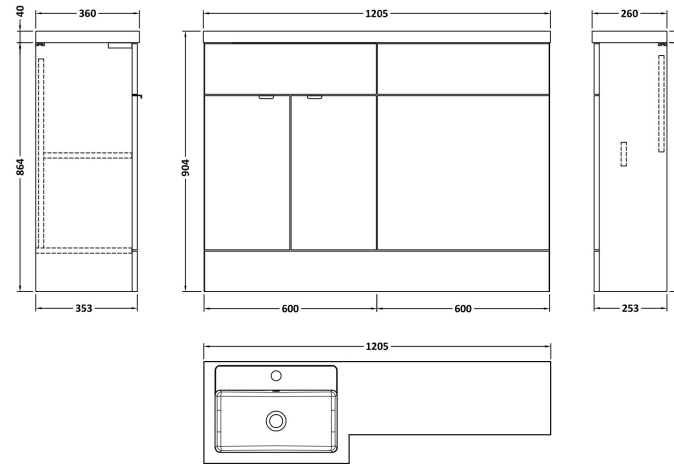

Sales Code: CBI109

Description: 1200mm Combination - Fd Option 1 - Lh

Packaging Details

Barcode: 5055275887110

Sales Code: OFF108

Description: 600 Vanity Unit (355mm Deep)

Product Dimensions

Height (mm):	864
Width (mm):	600
Depth (mm):	355
Nett Weight (kg):	20.5

Packaging Dimensions

Height (mm):	375
Width (mm):	620
Depth (mm):	900
Gross Weight (kg):	21

Packaging Data

Box Colour:	Brown Cardboard Box
Box Qty:	1
Label Size:	100 x 50
Label Colour:	Not Applicable
Label Qty:	0

Sales Code: OFF147

Description: 600 Wc Unit (255mm Deep)

Product Dimensions

Height (mm):	864
Width (mm):	600
Depth (mm):	255
Nett Weight (kg):	14

Packaging Dimensions

Height (mm):	290
Width (mm):	625
Depth (mm):	875
Gross Weight (kg):	14.5

Sales Code: PMB414L

Description: 1200 L Shaped Polymarble Basin Lh

Product Dimensions

Height (mm):	135
Width (mm):	1203
Depth (mm):	355
Nett Weight (kg):	17

Packaging Dimensions

Height (mm):	190
Width (mm):	420
Depth (mm):	1260
Gross Weight (kg):	17