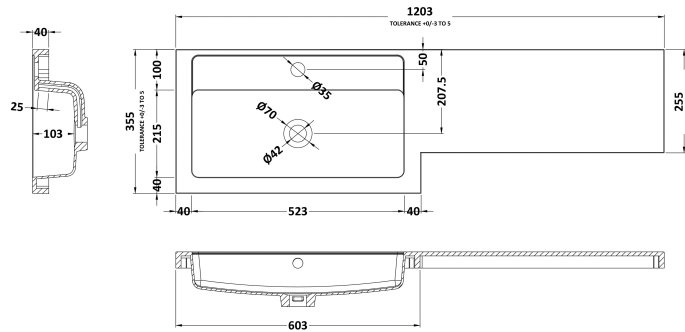

Packaging Dimensions

Height (mm):	375
Width (mm):	620
Depth (mm):	900
Gross Weight (kg):	21

Packaging Data

Box Colour:	Brown Cardboard Box
Box Qty:	1
Label Size:	100 x 50
Label Colour:	Not Applicable
Label Qty:	0

Sales Code: OFF147

Description: 600 Wc Unit (255mm Deep)

Product Dimensions

Height (mm):	864
Width (mm):	600
Depth (mm):	255
Nett Weight (kg):	14

Packaging Dimensions

Height (mm):	290
Width (mm):	625
Depth (mm):	875
Gross Weight (kg):	14.5

Packaging Data

Box Colour:	Brown Cardboard Box
Box Qty:	1
Label Size:	100 x 50
Label Colour:	Not Applicable
Label Qty:	0

Outer Box Dimensions (If Applicable)

Height (mm):	
Width (mm):	
Depth (mm):	
Gross Weight (kg):	
Barcode:	5055275816837

Sales Code: PMB414L

Description: 1200 L Shaped Polymarble Basin Lh

Product Dimensions

Height (mm):	135
Width (mm):	1203
Depth (mm):	355
Nett Weight (kg):	17

Packaging Dimensions

Height (mm):	190
Width (mm):	420
Depth (mm):	1260
Gross Weight (kg):	17