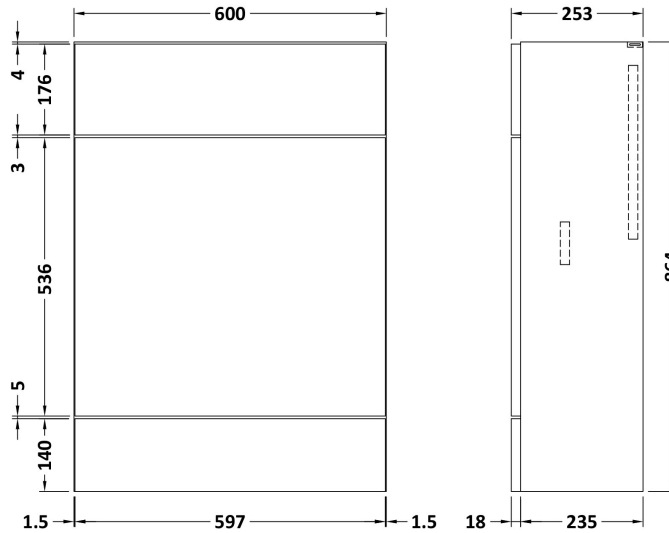

Sales Code: CBI910

Description: 1200mm Combination - Fd Option 1 - Rh

Packaging Details

Barcode: 5055275894347

Sales Code: OFF908

Description: 600 Vanity Unit (355mm Deep)

Product Dimensions

Height (mm):	864
Width (mm):	600
Depth (mm):	355
Nett Weight (kg):	20.5

Packaging Dimensions

Height (mm):	375
Width (mm):	625
Depth (mm):	900
Gross Weight (kg):	21

Packaging Data

Box Colour:	Brown Cardboard Box
Box Qty:	1
Label Size:	100 x 50
Label Colour:	White Label
Label Qty:	2

Sales Code: OFF947

Description: 600 Wc Unit (255mm Deep)

Product Dimensions

Height (mm):	864
Width (mm):	600
Depth (mm):	255
Nett Weight (kg):	14

Packaging Dimensions

Height (mm):	290
Width (mm):	625
Depth (mm):	900
Gross Weight (kg):	14.5

Sales Code: PMB414R

Description: 1200 L Shaped Polymarble Basin Rh

Product Dimensions

Height (mm):	135
Width (mm):	1203
Depth (mm):	355
Nett Weight (kg):	17

Packaging Dimensions

Height (mm):	190
Width (mm):	420
Depth (mm):	1260
Gross Weight (kg):	17