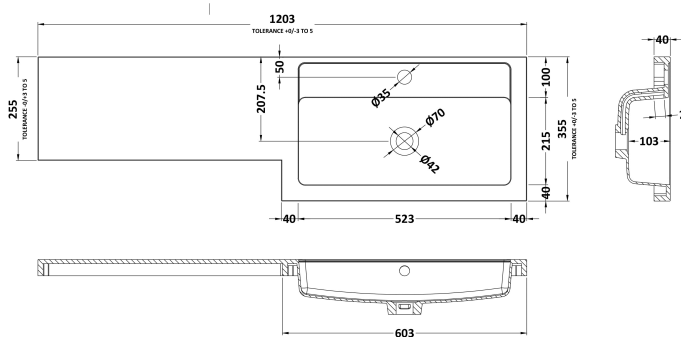

Packaging Dimensions

Height (mm):	375
Width (mm):	625
Depth (mm):	900
Gross Weight (kg):	21

Packaging Data

Box Colour:	Brown Cardboard Box
Box Qty:	1
Label Size:	100 x 50
Label Colour:	White Label
Label Qty:	2

Sales Code: OFF947

Description: 600 Wc Unit (255mm Deep)

Product Dimensions

Height (mm):	864
Width (mm):	600
Depth (mm):	255
Nett Weight (kg):	14

Packaging Dimensions

Height (mm):	290
Width (mm):	625
Depth (mm):	900
Gross Weight (kg):	14.5

Packaging Data

Box Colour:	Brown Cardboard Box
Box Qty:	1
Label Size:	100 x 50
Label Colour:	White Label
Label Qty:	2

Outer Box Dimensions (If Applicable)

Height (mm):	
Width (mm):	
Depth (mm):	
Gross Weight (kg):	
Barcode:	5055275873267

Sales Code: PMB414R

Description: 1200 L Shaped Polymarble Basin Rh

Product Dimensions

Height (mm):	135
Width (mm):	1203
Depth (mm):	355
Nett Weight (kg):	17

Packaging Dimensions

Height (mm):	190
Width (mm):	420
Depth (mm):	1260
Gross Weight (kg):	17