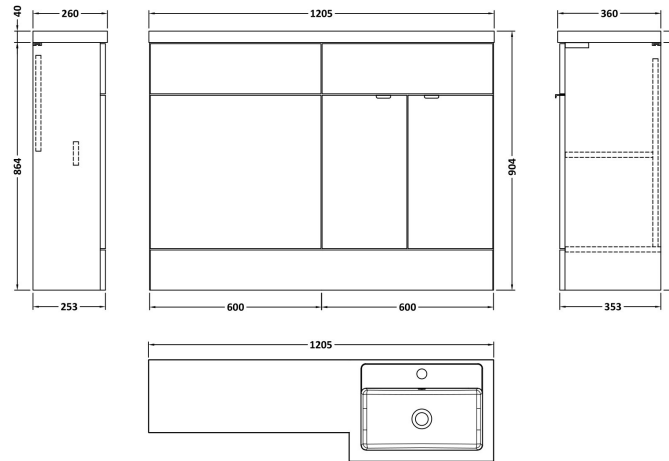

Sales Code: CBI910

Description: 1200mm Combination - Fd Option 1 - Rh

Packaging Details

Barcode: 5055275894347

Sales Code: OFF908

Description: 600 Vanity Unit (355mm Deep)

Product Dimensions

Height (mm):	864
Width (mm):	600
Depth (mm):	355
Nett Weight (kg):	20.5

Packaging Dimensions

Height (mm):	375
Width (mm):	625
Depth (mm):	900
Gross Weight (kg):	21

Packaging Data

Box Colour:	Brown Cardboard Box
Box Qty:	1
Label Size:	100 x 50
Label Colour:	White Label
Label Qty:	2

Sales Code: OFF947

Description: 600 Wc Unit (255mm Deep)

Product Dimensions

Height (mm):	864
Width (mm):	600
Depth (mm):	255
Nett Weight (kg):	14

Packaging Dimensions

Height (mm):	290
Width (mm):	625
Depth (mm):	900
Gross Weight (kg):	14.5

Sales Code: PMB414R

Description: 1200 L Shaped Polymarble Basin Rh

Product Dimensions

Height (mm):	135
Width (mm):	1203
Depth (mm):	355
Nett Weight (kg):	17

Packaging Dimensions

Height (mm):	190
Width (mm):	420
Depth (mm):	1260
Gross Weight (kg):	17