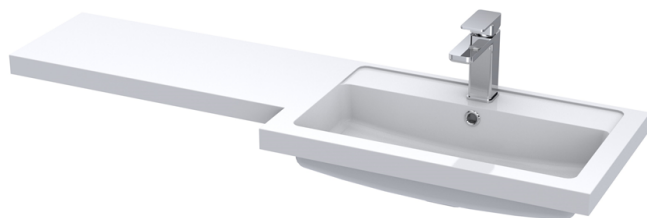

Sales Code: CBI910

Description: 1200mm Combination - Fd Option 1 - Rh

Packaging Details

Barcode: 5055275894347

Sales Code: OFF908

Description: 600 Vanity Unit (355mm Deep)

Product Dimensions

Height (mm):	864
Width (mm):	600
Depth (mm):	355
Nett Weight (kg):	20.5

Sales Code: OFF947

Description: 600 Wc Unit (255mm Deep)

Product Dimensions

Height (mm):	864
Width (mm):	600
Depth (mm):	255
Nett Weight (kg):	14

Packaging Dimensions

Height (mm):	290
Width (mm):	625
Depth (mm):	900
Gross Weight (kg):	14.5

Sales Code: PMB414R

Description: 1200 L Shaped Polymarble Basin Rh

Product Dimensions

Height (mm):	135
Width (mm):	1203
Depth (mm):	355
Nett Weight (kg):	17

Packaging Dimensions

Height (mm):	190
Width (mm):	420
Depth (mm):	1260
Gross Weight (kg):	17