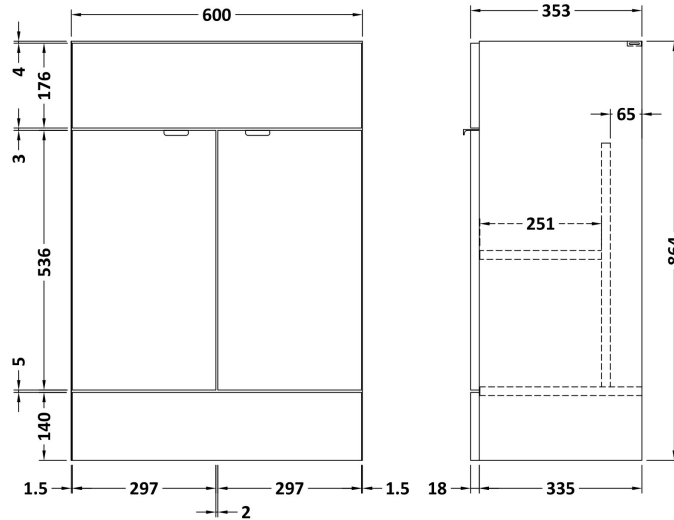

Sales Code: CBI910

Description: 1200mm Combination - Fd Option 1 - Rh

Packaging Details

Barcode: 5055275894347

Sales Code: OFF908

Description: 600 Vanity Unit (355mm Deep)

Product Dimensions

Height (mm):	864
Width (mm):	600
Depth (mm):	355
Nett Weight (kg):	20.5

Packaging Dimensions

Height (mm):	375
Width (mm):	625
Depth (mm):	900
Gross Weight (kg):	21

Packaging Data

Box Colour:	Brown Cardboard Box
Box Qty:	1
Label Size:	100 x 50
Label Colour:	White Label
Label Qty:	2

Sales Code: OFF947

Description: 600 Wc Unit (255mm Deep)

Product Dimensions

Height (mm):	864
Width (mm):	600
Depth (mm):	255
Nett Weight (kg):	14

Packaging Dimensions

Height (mm):	290
Width (mm):	625
Depth (mm):	900
Gross Weight (kg):	14.5

Sales Code: PMB414R

Description: 1200 L Shaped Polymarble Basin Rh

Product Dimensions

Height (mm):	135
Width (mm):	1203
Depth (mm):	355
Nett Weight (kg):	17

Packaging Dimensions

Height (mm):	190
Width (mm):	420
Depth (mm):	1260
Gross Weight (kg):	17