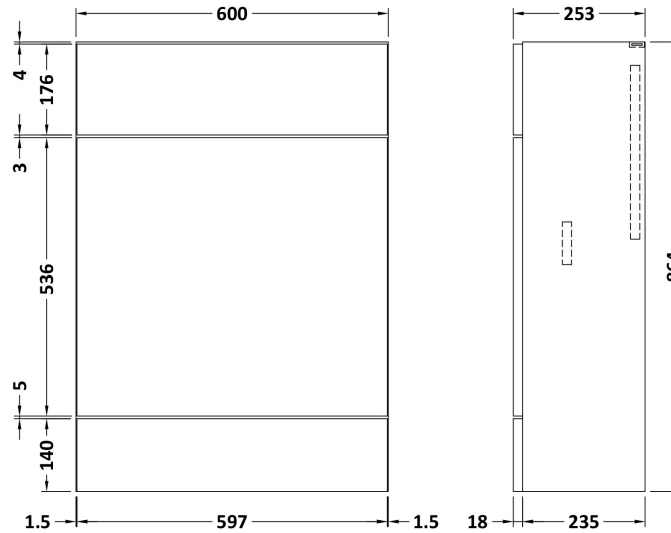

Packaging Dimensions

Height (mm):	375
Width (mm):	620
Depth (mm):	900
Gross Weight (kg):	21

Packaging Data

Box Colour:	Brown Cardboard Box
Box Qty:	1
Label Size:	100 x 50
Label Colour:	Not Applicable
Label Qty:	0

Sales Code: OFF147

Description: 600 Wc Unit (255mm Deep)

Product Dimensions

Height (mm):	864
Width (mm):	600
Depth (mm):	255
Nett Weight (kg):	14

Packaging Dimensions

Height (mm):	290
Width (mm):	625
Depth (mm):	875
Gross Weight (kg):	14.5

Packaging Data

Box Colour:	Brown Cardboard Box
Box Qty:	1
Label Size:	100 x 50
Label Colour:	Not Applicable
Label Qty:	0

Outer Box Dimensions (If Applicable)

Height (mm):	
Width (mm):	
Depth (mm):	
Gross Weight (kg):	
Barcode:	5055275816837

Sales Code: OFF181

Description: 300 Base Unit (255mm Deep)

Product Dimensions

Height (mm):	864
Width (mm):	300
Depth (mm):	255
Nett Weight (kg):	11

Packaging Dimensions

Height (mm):	290
Width (mm):	325
Depth (mm):	875
Gross Weight (kg):	11.5