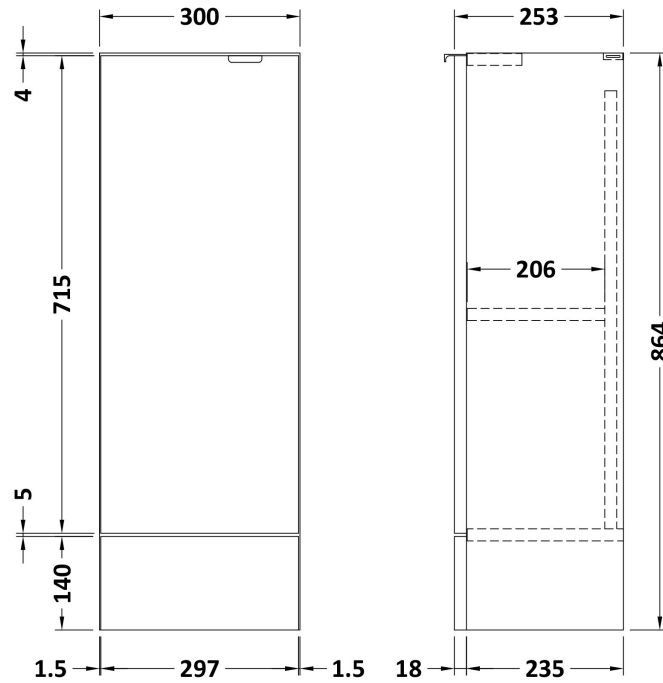

Packaging Dimensions

Height (mm):	375
Width (mm):	620
Depth (mm):	900
Gross Weight (kg):	21

Packaging Data

Box Colour:	Brown Cardboard Box
Box Qty:	1
Label Size:	100 x 50
Label Colour:	Not Applicable
Label Qty:	0

Sales Code: OFF147

Description: 600 Wc Unit (255mm Deep)

Product Dimensions

Height (mm):	864
Width (mm):	600
Depth (mm):	255
Nett Weight (kg):	14

Packaging Dimensions

Height (mm):	290
Width (mm):	625
Depth (mm):	875
Gross Weight (kg):	14.5

Packaging Data

Box Colour:	Brown Cardboard Box
Box Qty:	1
Label Size:	100 x 50
Label Colour:	Not Applicable
Label Qty:	0

Outer Box Dimensions (If Applicable)

Height (mm):	
Width (mm):	
Depth (mm):	
Gross Weight (kg):	
Barcode:	5055275816837

Sales Code: OFF181

Description: 300 Base Unit (255mm Deep)

Product Dimensions

Height (mm):	864
Width (mm):	300
Depth (mm):	255
Nett Weight (kg):	11

Packaging Dimensions

Height (mm):	290
Width (mm):	325
Depth (mm):	875
Gross Weight (kg):	11.5