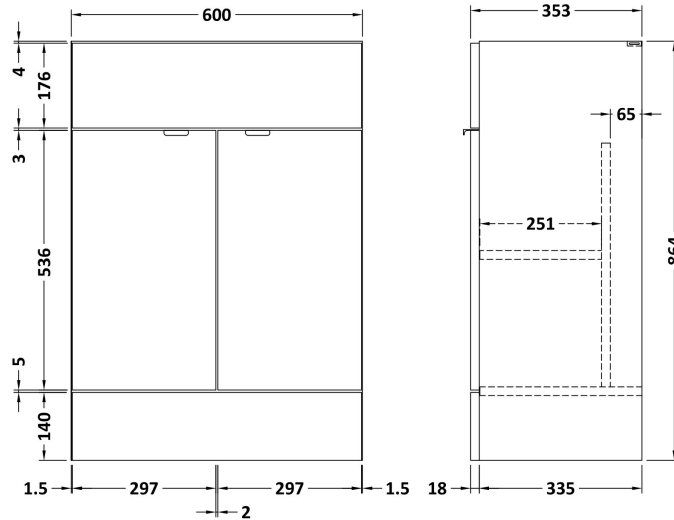

Sales Code: CBI113

Description: 1500mm Combination - Fd Option 2 - Lh

Packaging Details

Barcode: 5055275887158

Sales Code: OFF108

Description: 600 Vanity Unit (355mm Deep)

Product Dimensions

Height (mm):	864
Width (mm):	600
Depth (mm):	355
Nett Weight (kg):	20.5

Packaging Dimensions

Height (mm):	375
Width (mm):	620
Depth (mm):	900
Gross Weight (kg):	21

Packaging Data

Box Colour:	Brown Cardboard Box
Box Qty:	1
Label Size:	100 x 50
Label Colour:	Not Applicable
Label Qty:	0

Sales Code: OFF147

Description: 600 Wc Unit (255mm Deep)

Product Dimensions

Height (mm):	864
Width (mm):	600
Depth (mm):	255
Nett Weight (kg):	14

Packaging Dimensions

Height (mm):	290
Width (mm):	625
Depth (mm):	875
Gross Weight (kg):	14.5

Sales Code: OFF181

Description: 300 Base Unit (255mm Deep)

Product Dimensions

Height (mm):	864
Width (mm):	300
Depth (mm):	255
Nett Weight (kg):	11

Packaging Dimensions

Height (mm):	290
Width (mm):	325
Depth (mm):	875
Gross Weight (kg):	11.5