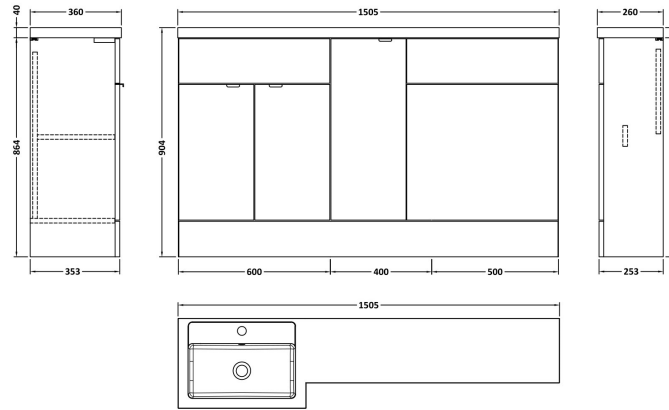

Sales Code: CBI113

Description: 1500mm Combination - Fd Option 2 - Lh

Packaging Details

Barcode: 5055275887158

Sales Code: OFF108

Description: 600 Vanity Unit (355mm Deep)

Product Dimensions

Height (mm):	864
Width (mm):	600
Depth (mm):	355
Nett Weight (kg):	20.5

Packaging Dimensions

Height (mm):	375
Width (mm):	620
Depth (mm):	900
Gross Weight (kg):	21

Packaging Data

Box Colour:	Brown Cardboard Box
Box Qty:	1
Label Size:	100 x 50
Label Colour:	Not Applicable
Label Qty:	0

Sales Code: OFF147

Description: 600 Wc Unit (255mm Deep)

Product Dimensions

Height (mm):	864
Width (mm):	600
Depth (mm):	255
Nett Weight (kg):	14

Packaging Dimensions

Height (mm):	290
Width (mm):	625
Depth (mm):	875
Gross Weight (kg):	14.5

Sales Code: OFF181

Description: 300 Base Unit (255mm Deep)

Product Dimensions

Height (mm):	864
Width (mm):	300
Depth (mm):	255
Nett Weight (kg):	11

Packaging Dimensions

Height (mm):	290
Width (mm):	325
Depth (mm):	875
Gross Weight (kg):	11.5