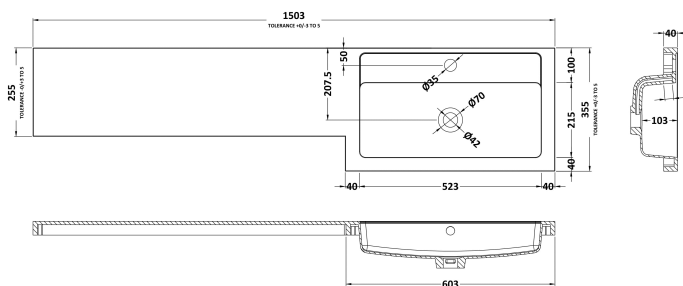

Sales Code: OFF147

Description: 600 Wc Unit (255mm Deep)

Product Dimensions

Height (mm):	864
Width (mm):	600
Depth (mm):	255
Nett Weight (kg):	14

Packaging Dimensions

Height (mm):	290
Width (mm):	625
Depth (mm):	875
Gross Weight (kg):	14.5

Sales Code: OFF191

Description: 1.25M Continuous Plinth (1250X140x18mm)

Product Dimensions

Height (mm):	1250
Width (mm):	145
Depth (mm):	18
Nett Weight (kg):	2

Packaging Dimensions

Height (mm):	20
Width (mm):	150
Depth (mm):	1260
Gross Weight (kg):	2

Packaging Data

Box Colour:	Brown Cardboard Box
Box Qty:	1
Label Size:	100 x 50
Label Colour:	Not Applicable
Label Qty:	0

Outer Box Dimensions (If Applicable)

Height (mm):	
Width (mm):	
Depth (mm):	
Gross Weight (kg):	
Barcode:	5055275828366

Sales Code: PMB415L

Description: 1500 L Shaped Polymarble Basin Lh

Product Dimensions

Height (mm):	135
Width (mm):	1503
Depth (mm):	355
Nett Weight (kg):	21

Packaging Dimensions

Height (mm):	190
Width (mm):	420
Depth (mm):	1570
Gross Weight (kg):	21