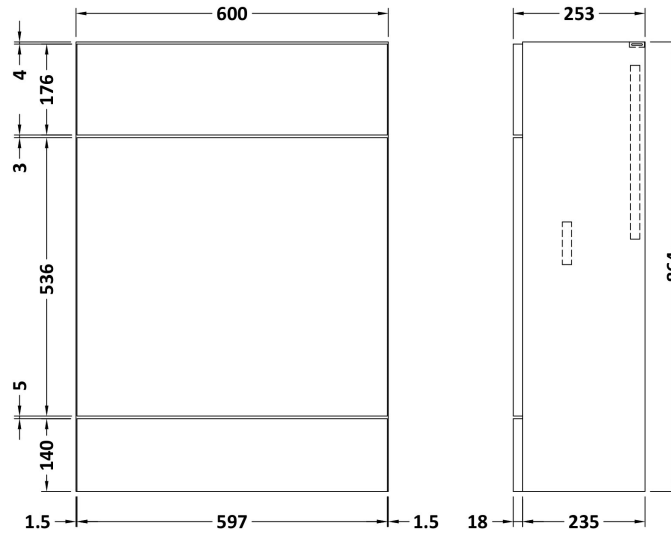

Sales Code: CBI614

Description: 1500mm Combination - Fd Option 2 - Rh

Packaging Details

Barcode: 5055275888001

Sales Code: OFF608

Description: 600 Vanity Unit (355mm Deep)

Product Dimensions

Height (mm):	864
Width (mm):	600
Depth (mm):	355
Nett Weight (kg):	20.5

Packaging Dimensions

Height (mm):	375
Width (mm):	620
Depth (mm):	900
Gross Weight (kg):	21

Packaging Data

Box Colour:	Brown Cardboard Box
Box Qty:	1
Label Size:	100 x 50
Label Colour:	White Label
Label Qty:	2

Sales Code: OFF647

Description: 600 Wc Unit (255mm Deep)

Product Dimensions

Height (mm):	864
Width (mm):	600
Depth (mm):	255
Nett Weight (kg):	14

Packaging Dimensions

Height (mm):	290
Width (mm):	625
Depth (mm):	875
Gross Weight (kg):	14.5

Sales Code: OFF681

Description: 300 Base Unit (255mm Deep)

Product Dimensions

Height (mm):	864
Width (mm):	300
Depth (mm):	255
Nett Weight (kg):	11

Packaging Dimensions

Height (mm):	290
Width (mm):	325
Depth (mm):	875
Gross Weight (kg):	11.5