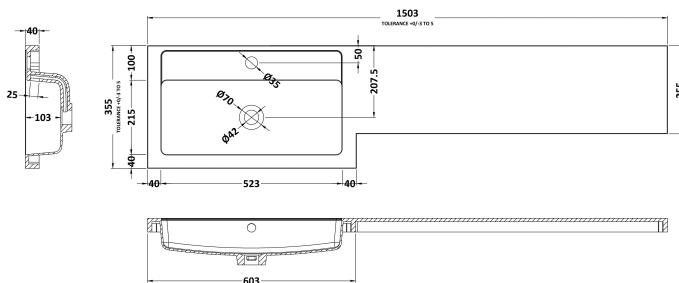

Sales Code: OFF647

Description: 600 Wc Unit (255mm Deep)

Product Dimensions

Height (mm):	864
Width (mm):	600
Depth (mm):	255
Nett Weight (kg):	14

Packaging Dimensions

Height (mm):	290
Width (mm):	625
Depth (mm):	875
Gross Weight (kg):	14.5

Sales Code: OFF691

Description: 1.25M Continuous Plinth (1250X140x18mm)

Product Dimensions

Height (mm):	1250
Width (mm):	145
Depth (mm):	18
Nett Weight (kg):	2

Packaging Dimensions

Height (mm):	20
Width (mm):	150
Depth (mm):	1260
Gross Weight (kg):	2

Packaging Data

Box Colour:	Brown Cardboard Box
Box Qty:	1
Label Size:	100 x 50
Label Colour:	White Label
Label Qty:	2

Outer Box Dimensions (If Applicable)

Height (mm):	
Width (mm):	
Depth (mm):	
Gross Weight (kg):	
Barcode:	5055275828403

Sales Code: PMB415R

Description: 1500 L Shaped Polymarble Basin Rh

Product Dimensions

Height (mm):	135
Width (mm):	1503
Depth (mm):	355
Nett Weight (kg):	21

Packaging Dimensions

Height (mm):	190
Width (mm):	420
Depth (mm):	1570
Gross Weight (kg):	21