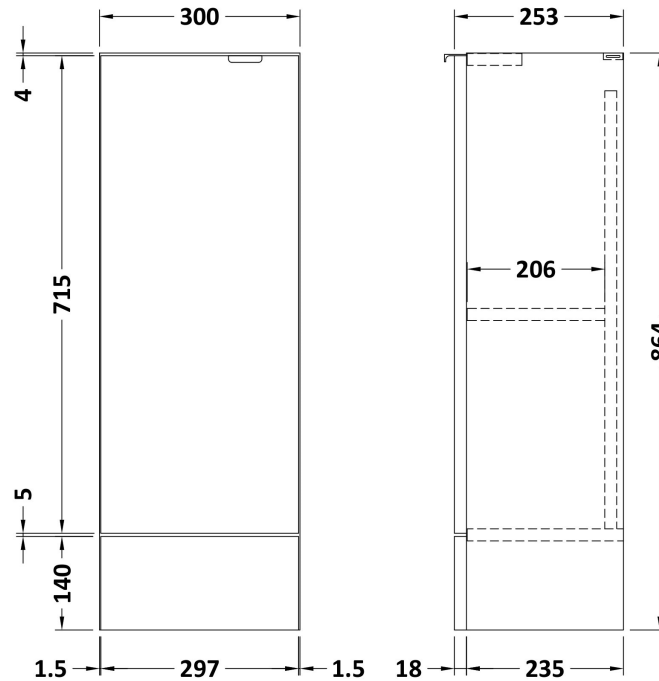

Packaging Dimensions

Height (mm):	375
Width (mm):	620
Depth (mm):	900
Gross Weight (kg):	21

Packaging Data

Box Colour:	Brown Cardboard Box
Box Qty:	1
Label Size:	100 x 50
Label Colour:	White Label
Label Qty:	2

Sales Code: OFF647

Description: 600 Wc Unit (255mm Deep)

Product Dimensions

Height (mm):	864
Width (mm):	600
Depth (mm):	255
Nett Weight (kg):	14

Packaging Dimensions

Height (mm):	290
Width (mm):	625
Depth (mm):	875
Gross Weight (kg):	14.5

Packaging Data

Box Colour:	Brown Cardboard Box
Box Qty:	1
Label Size:	100 x 50
Label Colour:	White Label
Label Qty:	2

Outer Box Dimensions (If Applicable)

Height (mm):	
Width (mm):	
Depth (mm):	
Gross Weight (kg):	
Barcode:	5055275816899

Sales Code: OFF681

Description: 300 Base Unit (255mm Deep)

Product Dimensions

Height (mm):	864
Width (mm):	300
Depth (mm):	255
Nett Weight (kg):	11

Packaging Dimensions

Height (mm):	290
Width (mm):	325
Depth (mm):	875
Gross Weight (kg):	11.5