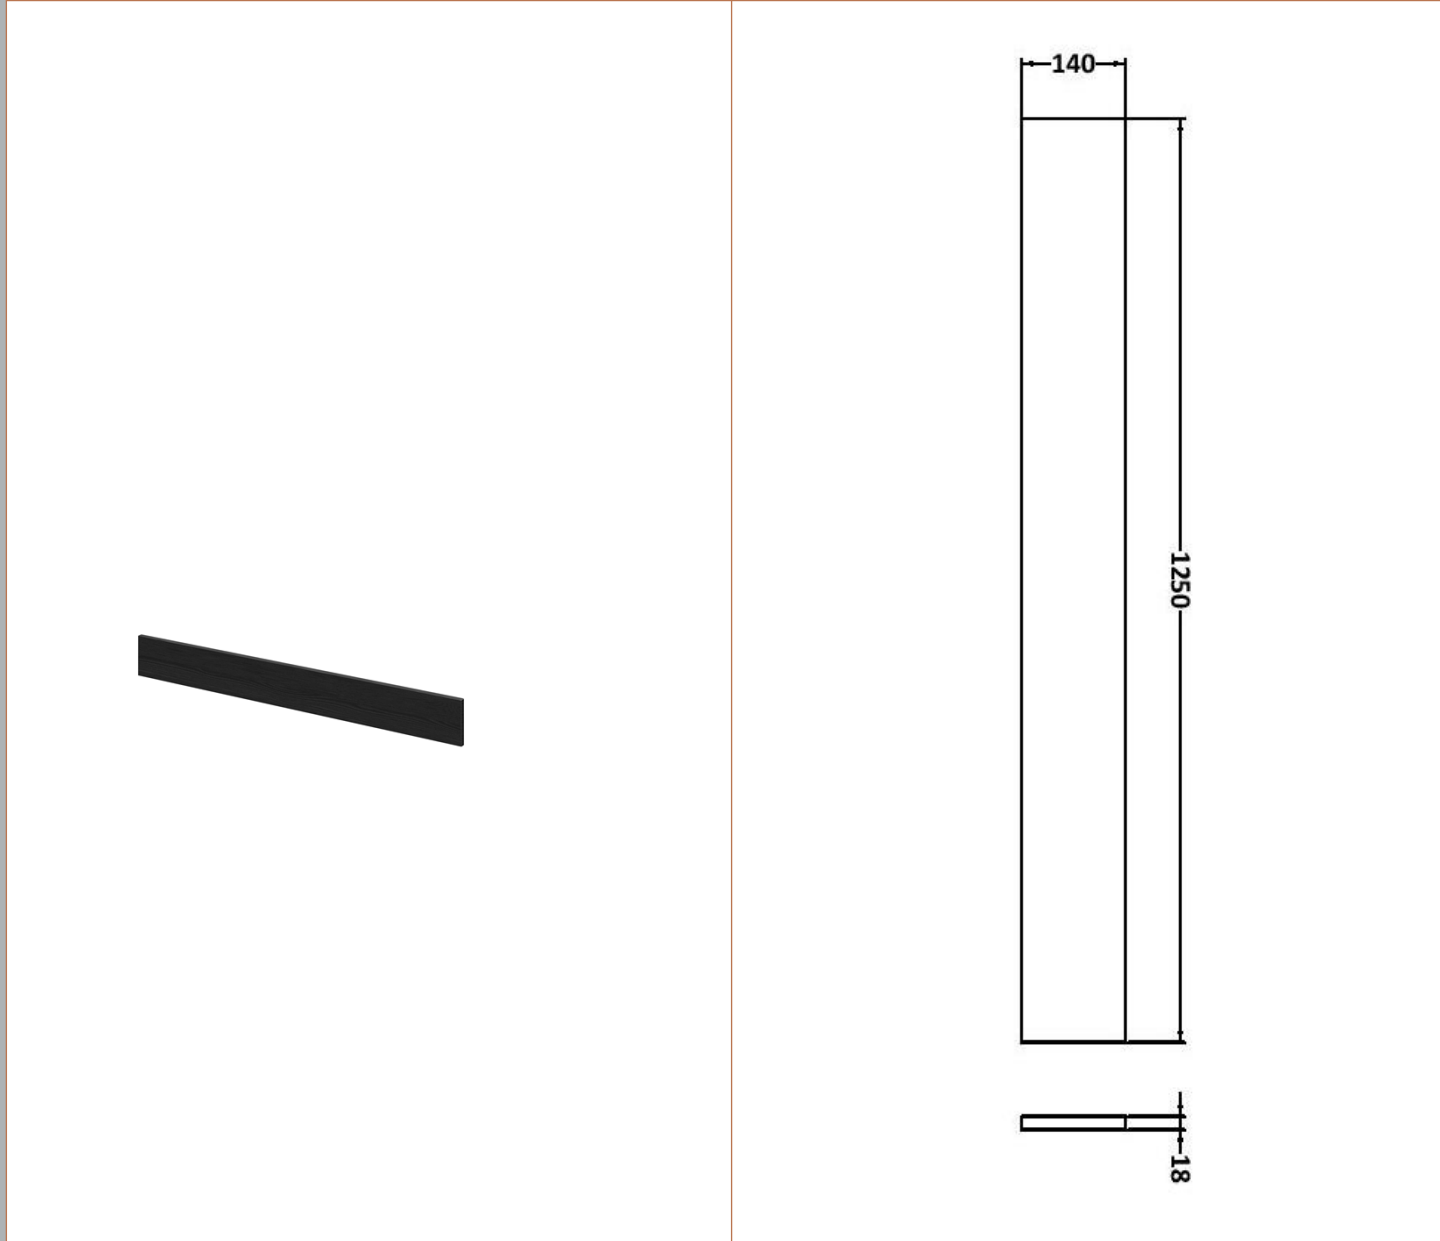

Sales Code: OFF647

Description: 600 Wc Unit (255mm Deep)

Product Dimensions

Height (mm):	864
Width (mm):	600
Depth (mm):	255
Nett Weight (kg):	14

Packaging Dimensions

Height (mm):	290
Width (mm):	625
Depth (mm):	875
Gross Weight (kg):	14.5

Sales Code: OFF681

Description: 300 Base Unit (255mm Deep)

Product Dimensions

Height (mm):	864
Width (mm):	300
Depth (mm):	255
Nett Weight (kg):	11

Packaging Dimensions

Height (mm):	290
Width (mm):	325
Depth (mm):	875
Gross Weight (kg):	11.5

Packaging Data

Box Colour:	Brown Cardboard Box
Box Qty:	1
Label Size:	100 x 50
Label Colour:	White Label
Label Qty:	2

Outer Box Dimensions (If Applicable)

Height (mm):	
Width (mm):	
Depth (mm):	
Gross Weight (kg):	
Barcode:	5055275817049

Sales Code: OFF691

Description: 1.25M Continuous Plinth (1250X140x18mm)

Product Dimensions

Height (mm):	1250
Width (mm):	145
Depth (mm):	18
Nett Weight (kg):	2

Packaging Dimensions

Height (mm):	20
Width (mm):	150
Depth (mm):	1260
Gross Weight (kg):	2