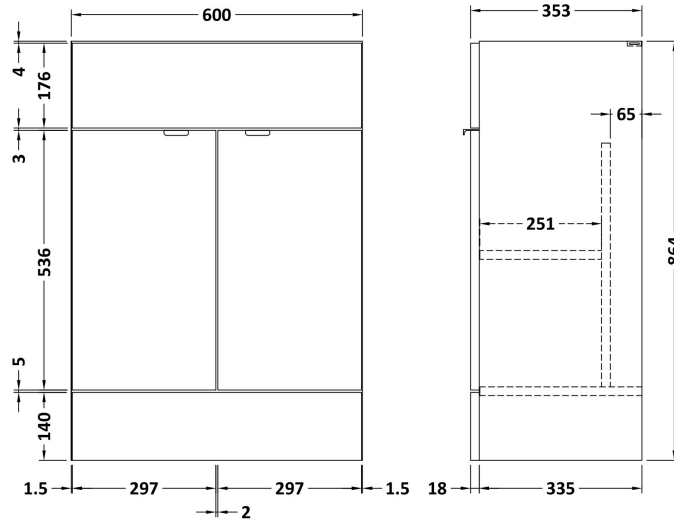

Sales Code: CBI614

Description: 1500mm Combination - Fd Option 2 - Rh

Packaging Details

Barcode: 5055275888001

Sales Code: OFF608

Description: 600 Vanity Unit (355mm Deep)

Product Dimensions

Height (mm):	864
Width (mm):	600
Depth (mm):	355
Nett Weight (kg):	20.5

Packaging Dimensions

Height (mm):	375
Width (mm):	620
Depth (mm):	900
Gross Weight (kg):	21

Packaging Data

Box Colour:	Brown Cardboard Box
Box Qty:	1
Label Size:	100 x 50
Label Colour:	White Label
Label Qty:	2

Sales Code: OFF647

Description: 600 Wc Unit (255mm Deep)

Product Dimensions

Height (mm):	864
Width (mm):	600
Depth (mm):	255
Nett Weight (kg):	14

Packaging Dimensions

Height (mm):	290
Width (mm):	625
Depth (mm):	875
Gross Weight (kg):	14.5

Sales Code: OFF681

Description: 300 Base Unit (255mm Deep)

Product Dimensions

Height (mm):	864
Width (mm):	300
Depth (mm):	255
Nett Weight (kg):	11

Packaging Dimensions

Height (mm):	290
Width (mm):	325
Depth (mm):	875
Gross Weight (kg):	11.5