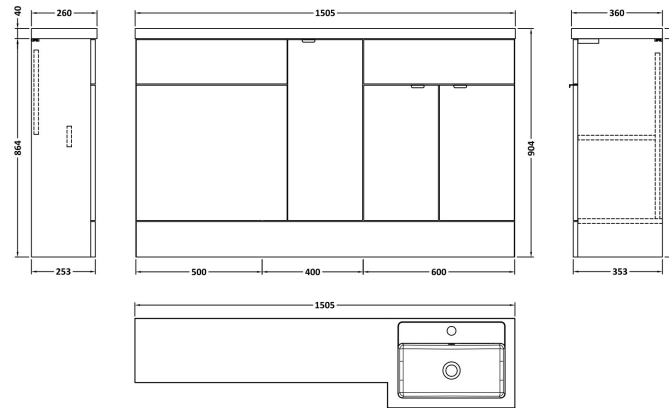

Sales Code: CBI614

Description: 1500mm Combination - Fd Option 2 - Rh

Packaging Details

Barcode: 5055275888001

Sales Code: OFF608

Description: 600 Vanity Unit (355mm Deep)

Product Dimensions

Height (mm):	864
Width (mm):	600
Depth (mm):	355
Nett Weight (kg):	20.5

Packaging Dimensions

Height (mm):	375
Width (mm):	620
Depth (mm):	900
Gross Weight (kg):	21

Packaging Data

Box Colour:	Brown Cardboard Box
Box Qty:	1
Label Size:	100 x 50
Label Colour:	White Label
Label Qty:	2

Sales Code: OFF647

Description: 600 Wc Unit (255mm Deep)

Product Dimensions

Height (mm):	864
Width (mm):	600
Depth (mm):	255
Nett Weight (kg):	14

Packaging Dimensions

Height (mm):	290
Width (mm):	625
Depth (mm):	875
Gross Weight (kg):	14.5

Sales Code: OFF681

Description: 300 Base Unit (255mm Deep)

Product Dimensions

Height (mm):	864
Width (mm):	300
Depth (mm):	255
Nett Weight (kg):	11

Packaging Dimensions

Height (mm):	290
Width (mm):	325
Depth (mm):	875
Gross Weight (kg):	11.5