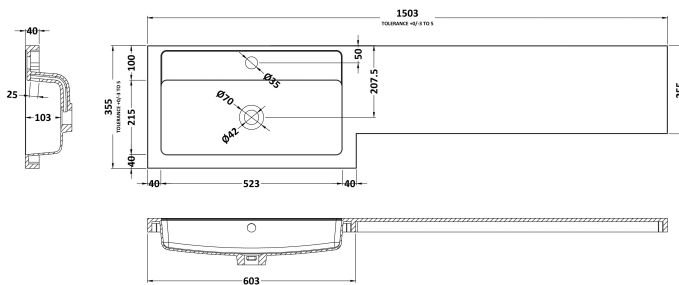

Sales Code: OFF147

Description: 600 Wc Unit (255mm Deep)

Product Dimensions

Height (mm):	864
Width (mm):	600
Depth (mm):	255
Nett Weight (kg):	14

Packaging Dimensions

Height (mm):	290
Width (mm):	625
Depth (mm):	875
Gross Weight (kg):	14.5

Sales Code: OFF191

Description: 1.25M Continuous Plinth (1250X140x18mm)

Product Dimensions

Height (mm):	1250
Width (mm):	145
Depth (mm):	18
Nett Weight (kg):	2

Packaging Dimensions

Height (mm):	20
Width (mm):	150
Depth (mm):	1260
Gross Weight (kg):	2

Packaging Data

Box Colour:	Brown Cardboard Box
Box Qty:	1
Label Size:	100 x 50
Label Colour:	Not Applicable
Label Qty:	0

Outer Box Dimensions (If Applicable)

Height (mm):	
Width (mm):	
Depth (mm):	
Gross Weight (kg):	
Barcode:	5055275828366

Sales Code: PMB415R

Description: 1500 L Shaped Polymarble Basin Rh

Product Dimensions

Height (mm):	135
Width (mm):	1503
Depth (mm):	355
Nett Weight (kg):	21

Packaging Dimensions

Height (mm):	190
Width (mm):	420
Depth (mm):	1570
Gross Weight (kg):	21