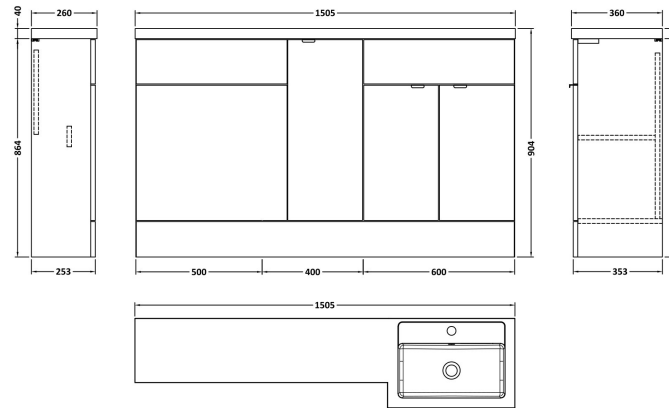

Sales Code: CBI114

Description: 1500mm Combination - Fd Option 2 - Rh

Packaging Details

Barcode: 5055275887165

Sales Code: OFF108

Description: 600 Vanity Unit (355mm Deep)

Product Dimensions

Height (mm):	864
Width (mm):	600
Depth (mm):	355
Nett Weight (kg):	20.5

Packaging Dimensions

Height (mm):	375
Width (mm):	620
Depth (mm):	900
Gross Weight (kg):	21

Packaging Data

Box Colour:	Brown Cardboard Box
Box Qty:	1
Label Size:	100 x 50
Label Colour:	Not Applicable
Label Qty:	0

Sales Code: OFF147

Description: 600 Wc Unit (255mm Deep)

Product Dimensions

Height (mm):	864
Width (mm):	600
Depth (mm):	255
Nett Weight (kg):	14

Packaging Dimensions

Height (mm):	290
Width (mm):	625
Depth (mm):	875
Gross Weight (kg):	14.5

Sales Code: OFF181

Description: 300 Base Unit (255mm Deep)

Product Dimensions

Height (mm):	864
Width (mm):	300
Depth (mm):	255
Nett Weight (kg):	11

Packaging Dimensions

Height (mm):	290
Width (mm):	325
Depth (mm):	875
Gross Weight (kg):	11.5