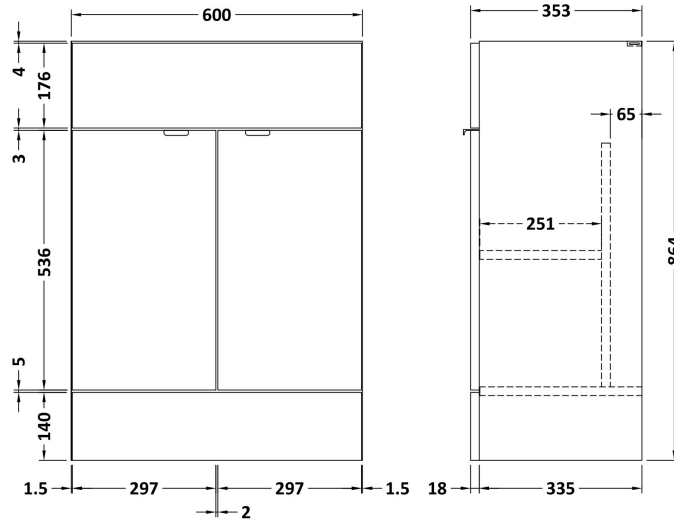

Sales Code: CBI114

Description: 1500mm Combination - Fd Option 2 - Rh

Packaging Details

Barcode: 5055275887165

Sales Code: OFF108

Description: 600 Vanity Unit (355mm Deep)

Product Dimensions

Height (mm):	864
Width (mm):	600
Depth (mm):	355
Nett Weight (kg):	20.5

Packaging Dimensions

Height (mm):	375
Width (mm):	620
Depth (mm):	900
Gross Weight (kg):	21

Packaging Data

Box Colour:	Brown Cardboard Box
Box Qty:	1
Label Size:	100 x 50
Label Colour:	Not Applicable
Label Qty:	0

Sales Code: OFF147

Description: 600 Wc Unit (255mm Deep)

Product Dimensions

Height (mm):	864
Width (mm):	600
Depth (mm):	255
Nett Weight (kg):	14

Packaging Dimensions

Height (mm):	290
Width (mm):	625
Depth (mm):	875
Gross Weight (kg):	14.5

Sales Code: OFF181

Description: 300 Base Unit (255mm Deep)

Product Dimensions

Height (mm):	864
Width (mm):	300
Depth (mm):	255
Nett Weight (kg):	11

Packaging Dimensions

Height (mm):	290
Width (mm):	325
Depth (mm):	875
Gross Weight (kg):	11.5