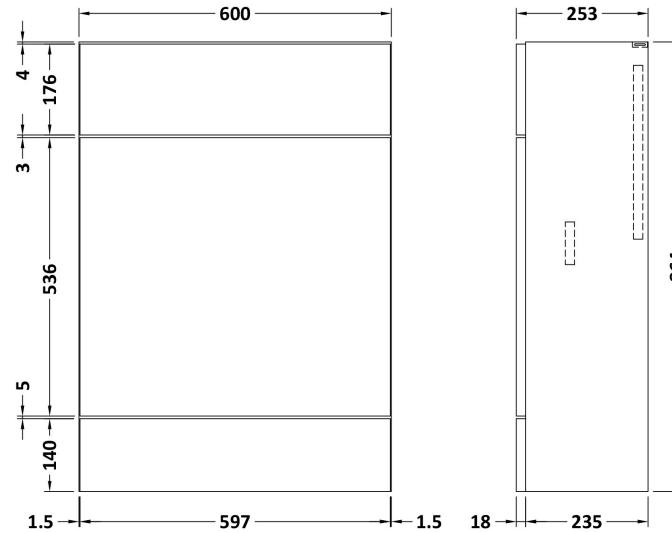

Packaging Dimensions

Height (mm):	375
Width (mm):	620
Depth (mm):	900
Gross Weight (kg):	21

Packaging Data

Box Colour:	Brown Cardboard Box
Box Qty:	1
Label Size:	100 x 50
Label Colour:	Not Applicable
Label Qty:	0

Sales Code: OFF147

Description: 600 Wc Unit (255mm Deep)

Product Dimensions

Height (mm):	864
Width (mm):	600
Depth (mm):	255
Nett Weight (kg):	14

Packaging Dimensions

Height (mm):	290
Width (mm):	625
Depth (mm):	875
Gross Weight (kg):	14.5

Packaging Data

Box Colour:	Brown Cardboard Box
Box Qty:	1
Label Size:	100 x 50
Label Colour:	Not Applicable
Label Qty:	0

Outer Box Dimensions (If Applicable)

Height (mm):	
Width (mm):	
Depth (mm):	
Gross Weight (kg):	
Barcode:	5055275816837

Sales Code: OFF181

Description: 300 Base Unit (255mm Deep)

Product Dimensions

Height (mm):	864
Width (mm):	300
Depth (mm):	255
Nett Weight (kg):	11

Packaging Dimensions

Height (mm):	290
Width (mm):	325
Depth (mm):	875
Gross Weight (kg):	11.5