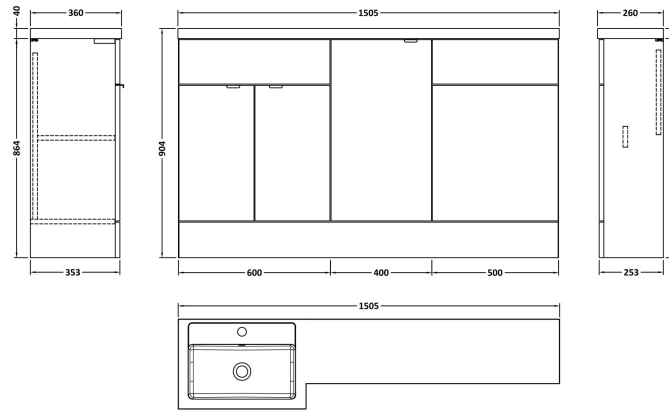

Sales Code: CBI915

Description: 1500mm Combination - Fd Option 1 - Lh

Packaging Details

Barcode: 5055275894392