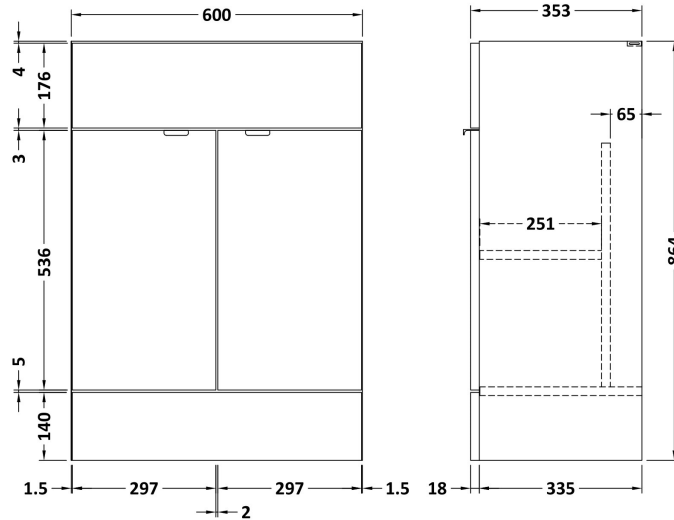

### Product Dimensions

Height (mm):	864
Width (mm):	600
Depth (mm):	355
Nett Weight (kg):	20.5

### Packaging Dimensions

Height (mm):	375
Width (mm):	625
Depth (mm):	900
Gross Weight (kg):	21

### Product Dimensions

Height (mm):	864
Width (mm):	500
Depth (mm):	255
Nett Weight (kg):	11.5

### Packaging Dimensions

Height (mm):	290
Width (mm):	525
Depth (mm):	900
Gross Weight (kg):	12