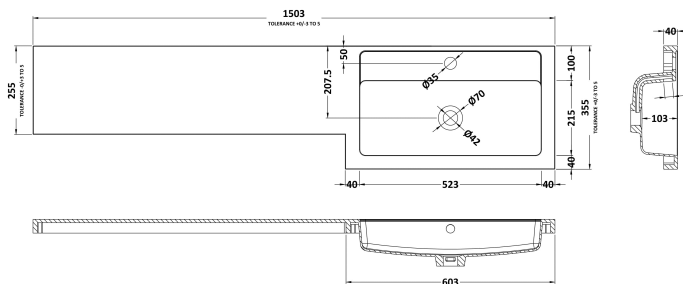

Sales Code: PMB415L

Description: 1500 L Shaped Polymarble Basin Lh

Product Dimensions

Height (mm):	135
Width (mm):	1503
Depth (mm):	355
Nett Weight (kg):	21

Packaging Dimensions

Height (mm):	190
Width (mm):	420
Depth (mm):	1570
Gross Weight (kg):	21

Packaging Data

Box Colour:	Brown Cardboard Box - Printed
Box Qty:	1
Label Size:	100 x 50
Label Colour:	White Label
Label Qty:	2

Outer Box Dimensions (If Applicable)

Height (mm):	
Width (mm):	
Depth (mm):	
Gross Weight (kg):	
Barcode:	5055275812495

Product Details

Country of Origin:	China
Fitting Instruction:	No
Certification: CE & UKCA:	No
WRAS:	N/A
WRAS No:	N/A
Product Material:	Polymarble
Fixing Supplied:	No

Pans/Bidets: Trap Style: Not Applicable Includes Seat: Not Applicable

Seats: Seat Type: Not Applicable Material: Not Applicable
Function: Not Applicable Hinge Type: Not Applicable
Hinge Material: Not Applicable

Cisterns: Operating Type: Not Applicable Fittings: Not Applicable
Lever Type: Not Applicable

Basins: Tap Hole: One Taphole Chain Stay Hole: No
Template: Not Required Waste Type Req: Slotted
Overflow Inc: Yes Overflow Cover: Yes
Inner Bowl Depth (mm): 103mm