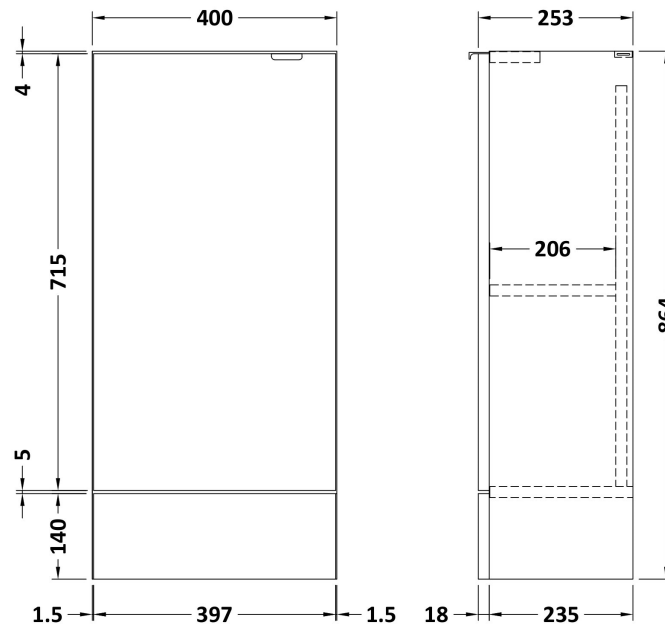

Sales Code: OFF983

Description: 400 Base Unit (255mm Deep)

Product Dimensions

Height (mm):	864
Width (mm):	400
Depth (mm):	255
Nett Weight (kg):	13.5

Packaging Dimensions

Height (mm):	900
Width (mm):	425
Depth (mm):	290
Gross Weight (kg):	14

Packaging Data

Box Colour:	Brown Cardboard Box
Box Qty:	1
Label Size:	100 x 50
Label Colour:	White Label
Label Qty:	2

Outer Box Dimensions (If Applicable)

Height (mm):	
Width (mm):	
Depth (mm):	
Gross Weight (kg):	
Barcode:	5055275873304

Product Details

Country of Origin:	China
Fitting Instruction:	No
CE & UKCA:	N/A
FSC Certified Materials:	Yes
Colour:	Gloss Grey
Construction Method:	Cam & Wood Dowel
Construction Type:	Rigid
Cabinet Finish:	MFC Painted Gloss
Fascia Finish:	MFC Painted Gloss
Cabinet Thickness (mm):	16
Fascia Thickness (mm):	18
Drawer Included:	No
Drawer Type:	Not Applicable
No of Shelves:	1
Hinge Type:	95 Degree Clip-On Soft Close
Hinge Included:	Yes
Adjustable Legs:	No
Fixings Included:	Yes
Handle Style:	Contemporary
Waste Shroud:	No
Handle Included:	Yes
Handle Type:	Wrapover