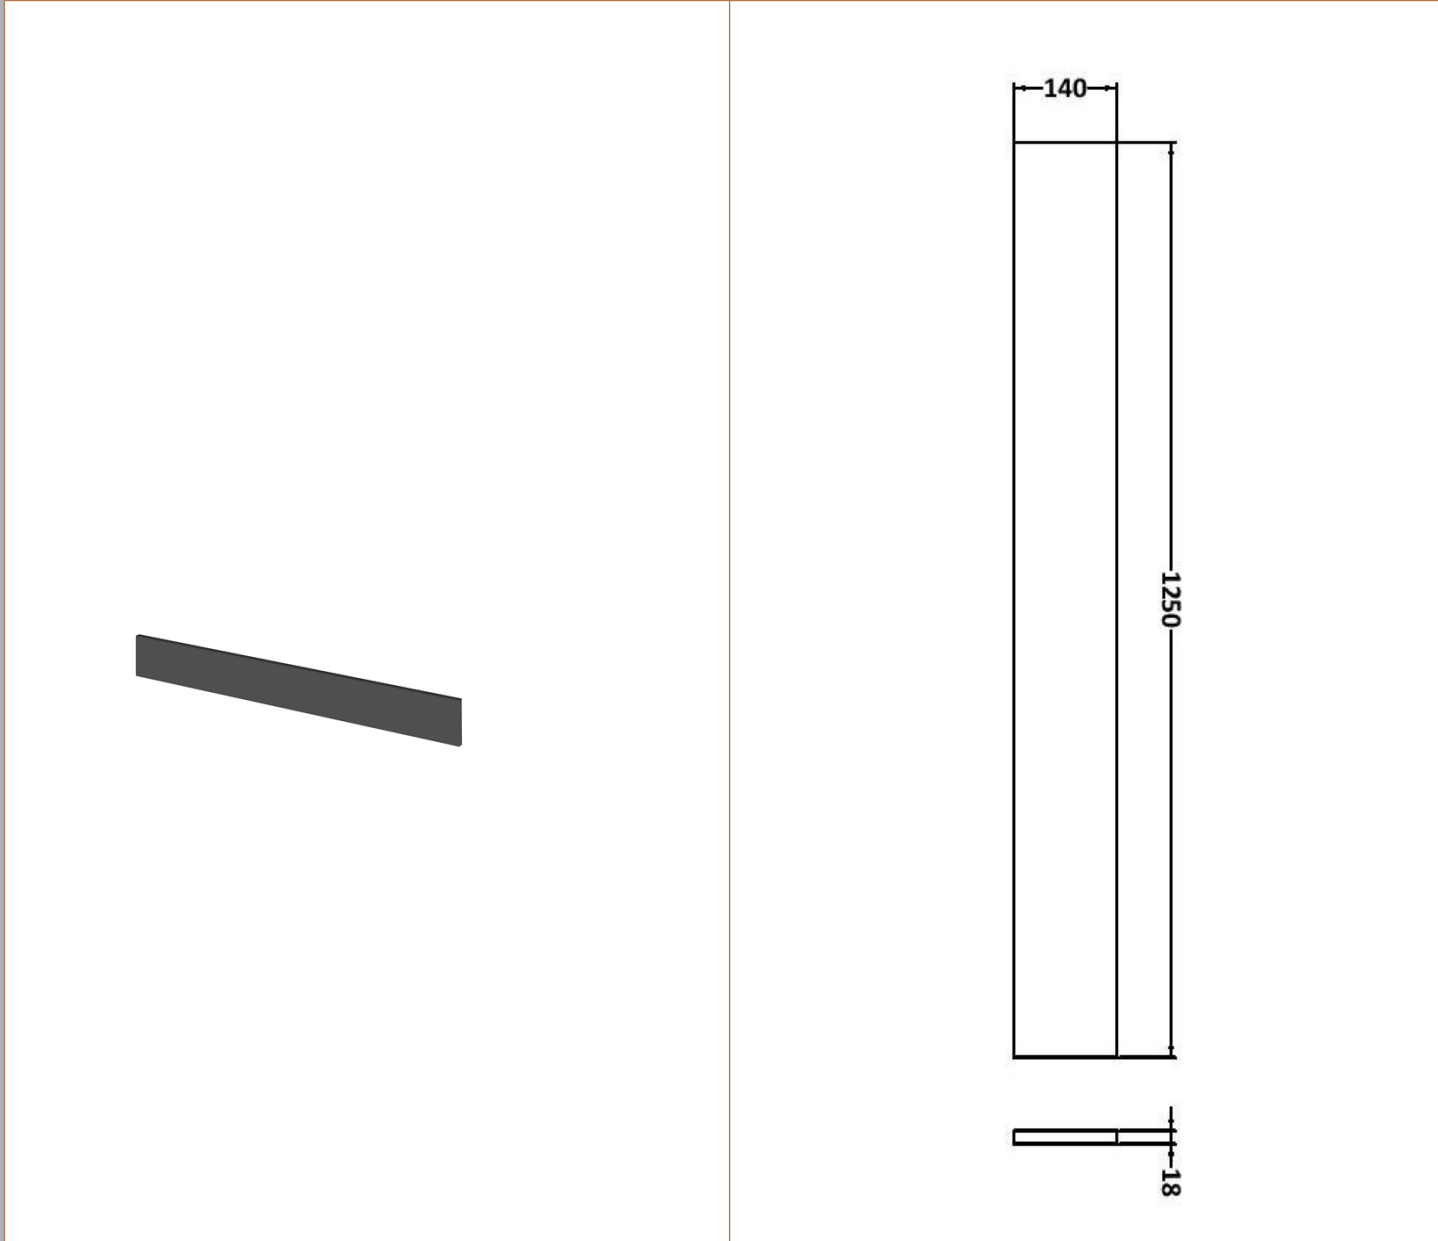

### Outer Box Dimensions (If Applicable)

Height (mm):	
Width (mm):	
Depth (mm):	
Gross Weight (kg):	
Barcode:	5055275873304

### Product Dimensions

Height (mm):	1250
Width (mm):	145
Depth (mm):	18
Nett Weight (kg):	2