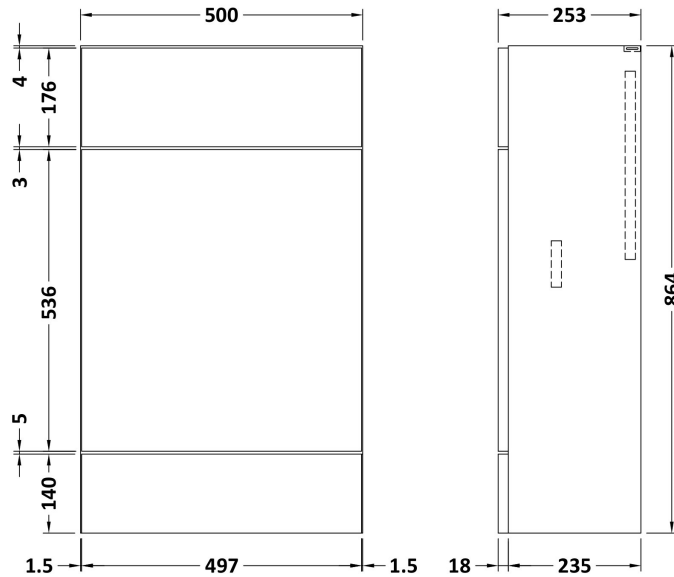

### Product Dimensions

Height (mm):	864
Width (mm):	600
Depth (mm):	355
Nett Weight (kg):	20.5

### Outer Box Dimensions (If Applicable)

Height (mm):	
Width (mm):	
Depth (mm):	
Gross Weight (kg):	
Barcode:	5055275873465

### Product Dimensions

Height (mm):	864
Width (mm):	500
Depth (mm):	255
Nett Weight (kg):	11.5

### Packaging Dimensions

Height (mm):	290
Width (mm):	525
Depth (mm):	900
Gross Weight (kg):	12