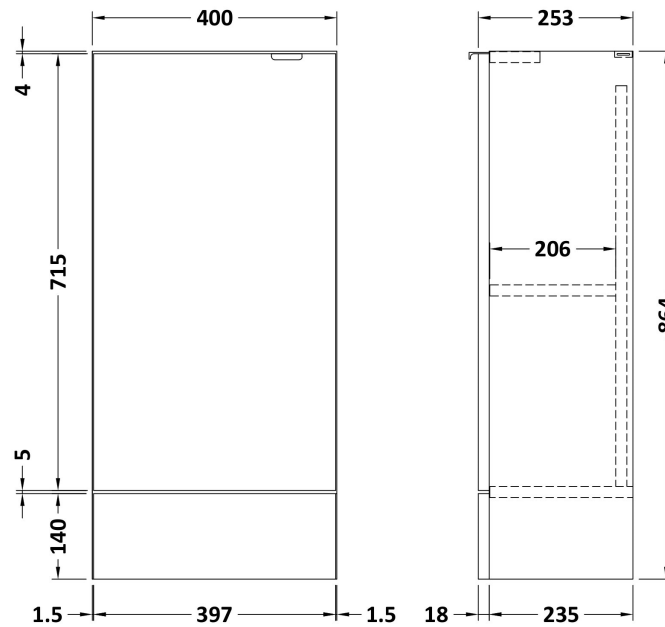

Sales Code: OFF183

Description: 400 Base Unit (255mm Deep)

Product Dimensions

Height (mm):	864
Width (mm):	400
Depth (mm):	255
Nett Weight (kg):	13.5

Packaging Dimensions

Height (mm):	290
Width (mm):	425
Depth (mm):	875
Gross Weight (kg):	14

Packaging Data

Box Colour:	Brown Cardboard Box
Box Qty:	1
Label Size:	100 x 50
Label Colour:	Not Applicable
Label Qty:	0

Outer Box Dimensions (If Applicable)

Height (mm):	
Width (mm):	
Depth (mm):	
Gross Weight (kg):	
Barcode:	5055275817063

Product Details

Country of Origin:	China
Fitting Instruction:	No
CE & UKCA:	N/A
FSC Certified Materials:	Yes
Colour:	Gloss White
Construction Method:	Cam & Wood Dowel
Construction Type:	Rigid
Cabinet Finish:	MFC Painted Gloss
Fascia Finish:	Mdf Painted Gloss
Cabinet Thickness (mm):	16
Fascia Thickness (mm):	18
Drawer Included:	No
Drawer Type:	Not Applicable
No of Shelves:	1
Hinge Type:	95 Degree Clip-On Soft Close
Hinge Included:	Yes
Adjustable Legs:	No
Fixings Included:	Yes
Handle Style:	Contemporary
Waste Shroud:	No
Handle Included:	Yes
Handle Type:	Wrapover