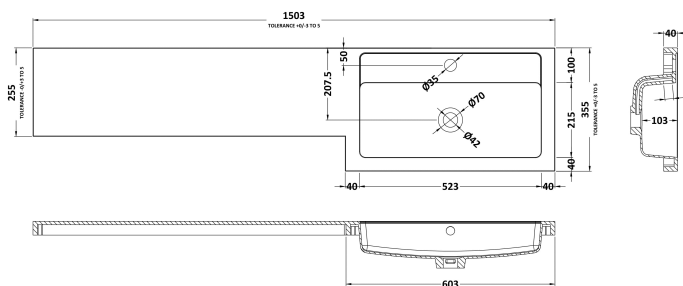

Sales Code: PMB415L

Description: 1500 L Shaped Polymarble Basin Lh

Product Dimensions

Height (mm):	135
Width (mm):	1503
Depth (mm):	355
Nett Weight (kg):	21

Packaging Dimensions

Height (mm):	190
Width (mm):	420
Depth (mm):	1570
Gross Weight (kg):	21

Packaging Data

Box Colour:	Brown Cardboard Box - Printed
Box Qty:	1
Label Size:	100 x 50
Label Colour:	White Label
Label Qty:	2

Outer Box Dimensions (If Applicable)

Height (mm):	
Width (mm):	
Depth (mm):	
Gross Weight (kg):	
Barcode:	5055275812495

Product Details

Country of Origin:	China
Fitting Instruction:	No
Certification: CE & UKCA:	No
WRAS:	N/A
WRAS No:	N/A
Product Material:	Polymarble
Fixing Supplied:	No

Pans/Bidets: Trap Style: Not Applicable Includes Seat: Not Applicable

Seats: Seat Type: Not Applicable Material: Not Applicable
Function: Not Applicable Hinge Type: Not Applicable
Hinge Material: Not Applicable

Cisterns: Operating Type: Not Applicable Fittings: Not Applicable
Lever Type: Not Applicable

Basins: Tap Hole: One Taphole Chain Stay Hole: No
Template: Not Required Waste Type Req: Slotted
Overflow Inc: Yes Overflow Cover: Yes
Inner Bowl Depth (mm): 103mm