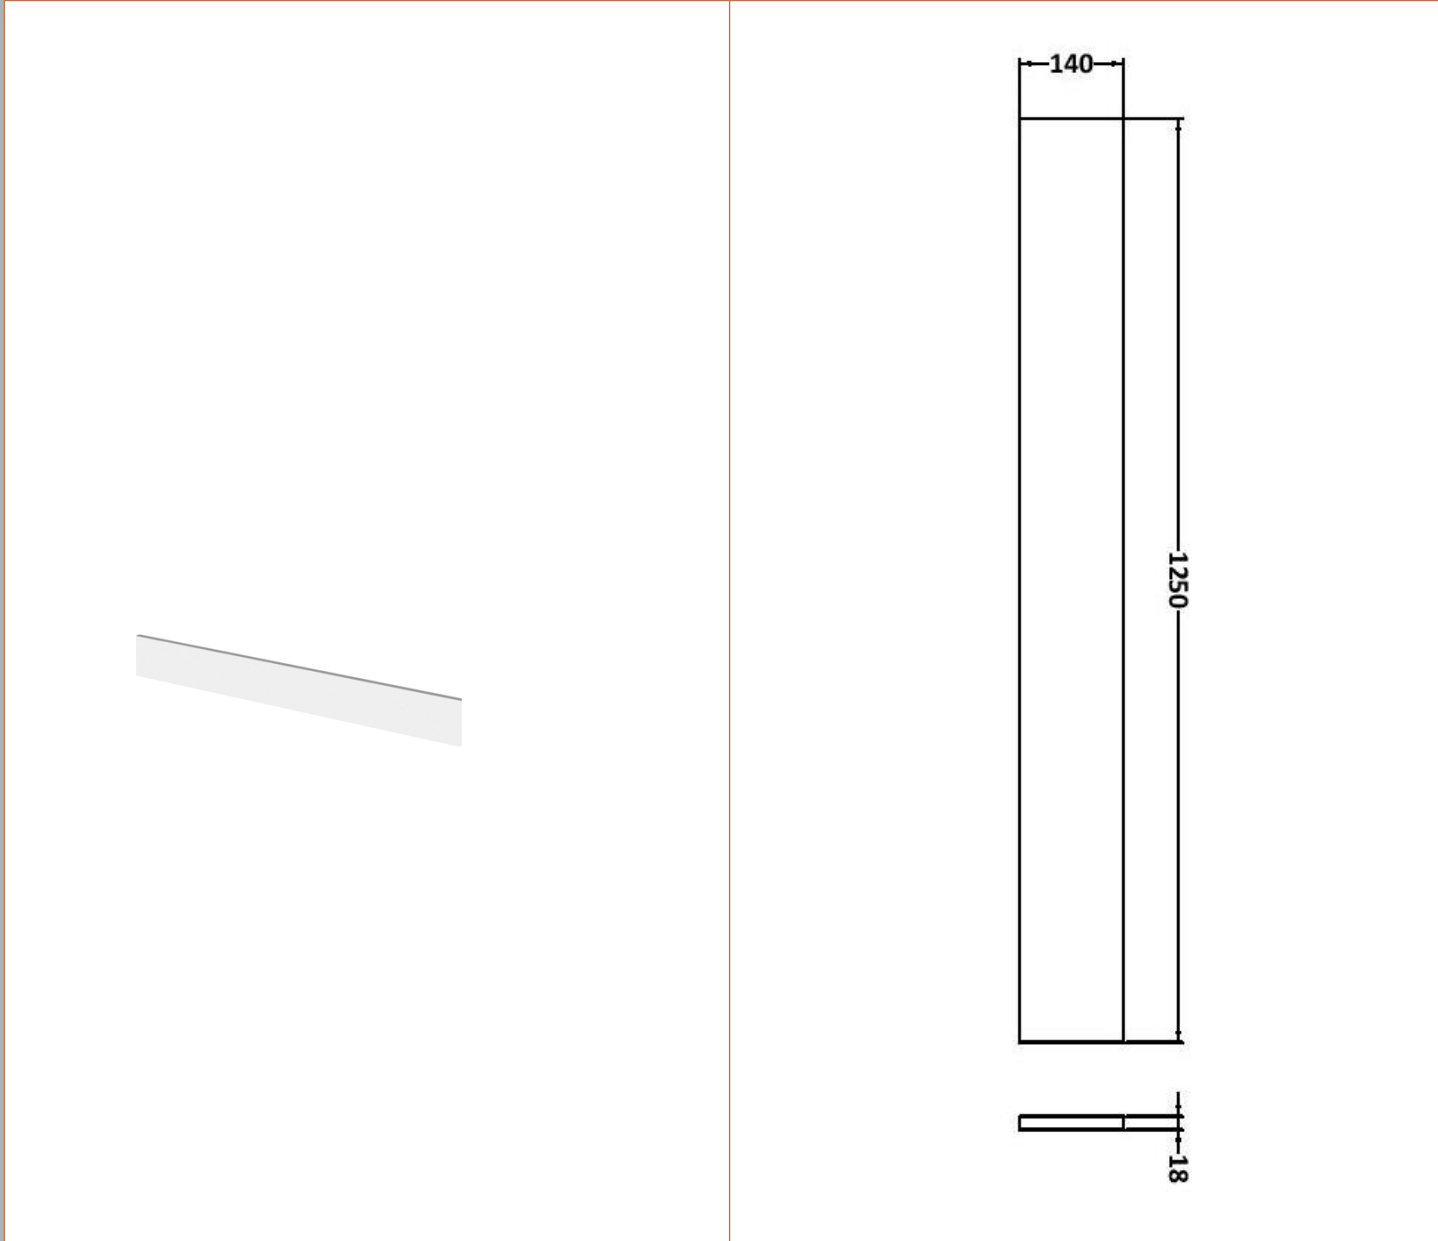

### Product Dimensions

Height (mm):	864
Width (mm):	600
Depth (mm):	355
Nett Weight (kg):	20.5

### Outer Box Dimensions (If Applicable)

Height (mm):	
Width (mm):	
Depth (mm):	
Gross Weight (kg):	
Barcode:	5055275817063

Sales Code: OFF191

Description: 1.25M Continuous Plinth (1250X140x18mm)

**Product Dimensions**

Height (mm):	1250
Width (mm):	145
Depth (mm):	18
Nett Weight (kg):	2

**Packaging Dimensions**

Height (mm):	20
Width (mm):	150
Depth (mm):	1260
Gross Weight (kg):	2

### Product Dimensions

Height (mm):	135
Width (mm):	1503
Depth (mm):	355
Nett Weight (kg):	21