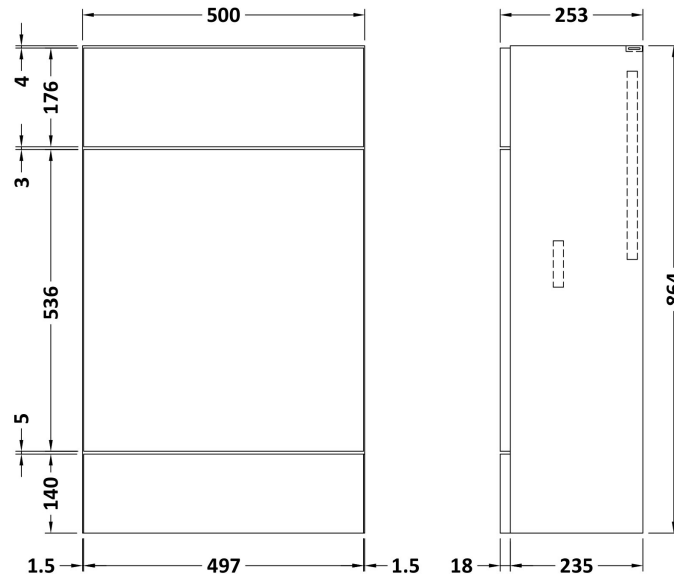

### Product Dimensions

Height (mm):	864
Width (mm):	600
Depth (mm):	355
Nett Weight (kg):	20.5

### Outer Box Dimensions (If Applicable)

Height (mm):	
Width (mm):	
Depth (mm):	
Gross Weight (kg):	
Barcode:	5055275817391

### Product Dimensions

Height (mm):	864
Width (mm):	500
Depth (mm):	255
Nett Weight (kg):	11.5

### Packaging Dimensions

Height (mm):	290
Width (mm):	525
Depth (mm):	875
Gross Weight (kg):	12