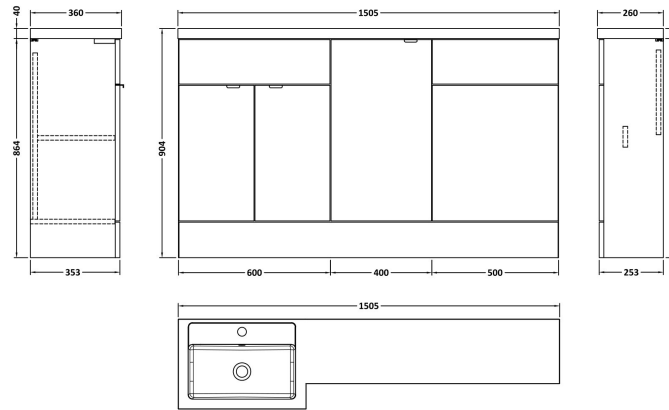

Sales Code: CBI115

Description: 1500mm Combination - Fd Option 1 - Lh

Packaging Details

Barcode: 5055275887172