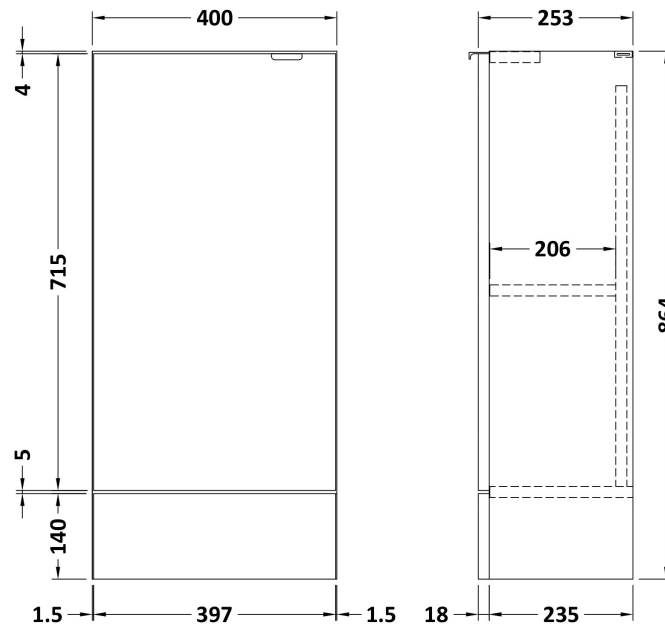

Packaging Dimensions

Height (mm):	375
Width (mm):	620
Depth (mm):	900
Gross Weight (kg):	21

Packaging Data

Box Colour:	Brown Cardboard Box
Box Qty:	1
Label Size:	100 x 50
Label Colour:	Not Applicable
Label Qty:	0

Sales Code: OFF145

Description: 500 Wc Unit (255mm Deep)

Product Dimensions

Height (mm):	864
Width (mm):	500
Depth (mm):	255
Nett Weight (kg):	11.5

Packaging Dimensions

Height (mm):	290
Width (mm):	525
Depth (mm):	875
Gross Weight (kg):	12

Packaging Data

Box Colour:	Brown Cardboard Box
Box Qty:	1
Label Size:	100 x 50
Label Colour:	Not Applicable
Label Qty:	0

Outer Box Dimensions (If Applicable)

Height (mm):	
Width (mm):	
Depth (mm):	
Gross Weight (kg):	
Barcode:	5055275816752

Sales Code: OFF183

Description: 400 Base Unit (255mm Deep)

Product Dimensions

Height (mm):	864
Width (mm):	400
Depth (mm):	255
Nett Weight (kg):	13.5

Packaging Dimensions

Height (mm):	290
Width (mm):	425
Depth (mm):	875
Gross Weight (kg):	14