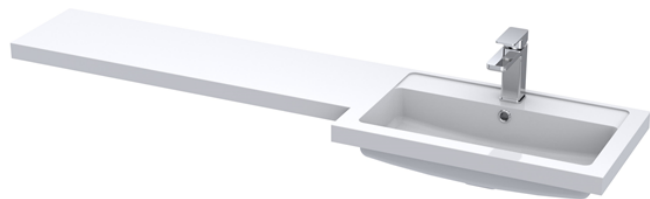

Sales Code: PMB415R

Description: 1500 L Shaped Polymarble Basin Rh

Product Dimensions

Height (mm):	135
Width (mm):	1503
Depth (mm):	355
Nett Weight (kg):	21

Packaging Dimensions

Height (mm):	190
Width (mm):	420
Depth (mm):	1570
Gross Weight (kg):	21

Packaging Data

Box Colour:	Brown Cardboard Box - Printed
Box Qty:	1
Label Size:	100 x 50
Label Colour:	White Label
Label Qty:	2

Outer Box Dimensions (If Applicable)

Height (mm):	
Width (mm):	
Depth (mm):	
Gross Weight (kg):	
Barcode:	5055275812501

Product Details

Country of Origin:	China
Fitting Instruction:	No
Certification: CE & UKCA:	No
WRAS:	N/A
WRAS No:	N/A
Product Material:	Polymarble
Fixing Supplied:	No

Pans/Bidets: Trap Style: Not Applicable Includes Seat: Not Applicable

Seats: Seat Type: Not Applicable Material: Not Applicable
Function: Not Applicable Hinge Type: Not Applicable
Hinge Material: Not Applicable

Cisterns: Operating Type: Not Applicable Fittings: Not Applicable
Lever Type: Not Applicable

Basins: Tap Hole: One Taphole Chain Stay Hole: No
Template: Not Required Waste Type Req: Slotted
Overflow Inc: Yes Overflow Cover: Yes
Inner Bowl Depth (mm): 103mm