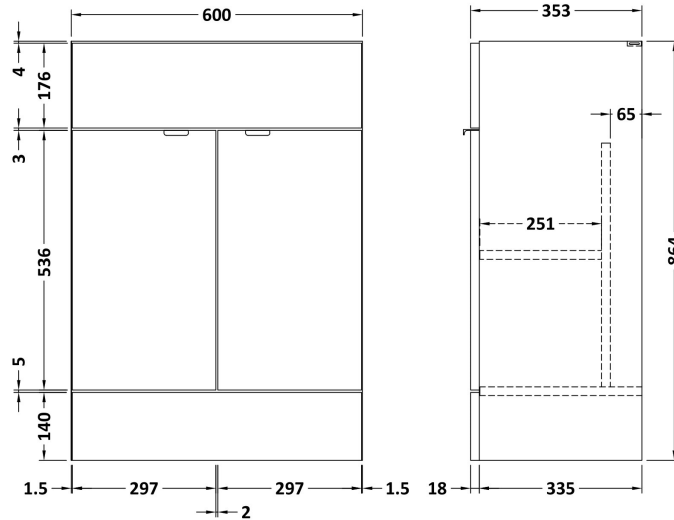

Sales Code: CBI116

Description: 1500mm Combination - Fd Option 1 - Rh

Packaging Details

Barcode: 5055275887189

Sales Code: OFF108

Description: 600 Vanity Unit (355mm Deep)

Product Dimensions

Height (mm):	864
Width (mm):	600
Depth (mm):	355
Nett Weight (kg):	20.5

Packaging Dimensions

Height (mm):	375
Width (mm):	620
Depth (mm):	900
Gross Weight (kg):	21

Packaging Data

Box Colour:	Brown Cardboard Box
Box Qty:	1
Label Size:	100 x 50
Label Colour:	Not Applicable
Label Qty:	0

Sales Code: OFF145

Description: 500 Wc Unit (255mm Deep)

Product Dimensions

Height (mm):	864
Width (mm):	500
Depth (mm):	255
Nett Weight (kg):	11.5

Packaging Dimensions

Height (mm):	290
Width (mm):	525
Depth (mm):	875
Gross Weight (kg):	12

Sales Code: OFF183

Description: 400 Base Unit (255mm Deep)

Product Dimensions

Height (mm):	864
Width (mm):	400
Depth (mm):	255
Nett Weight (kg):	13.5

Packaging Dimensions

Height (mm):	290
Width (mm):	425
Depth (mm):	875
Gross Weight (kg):	14