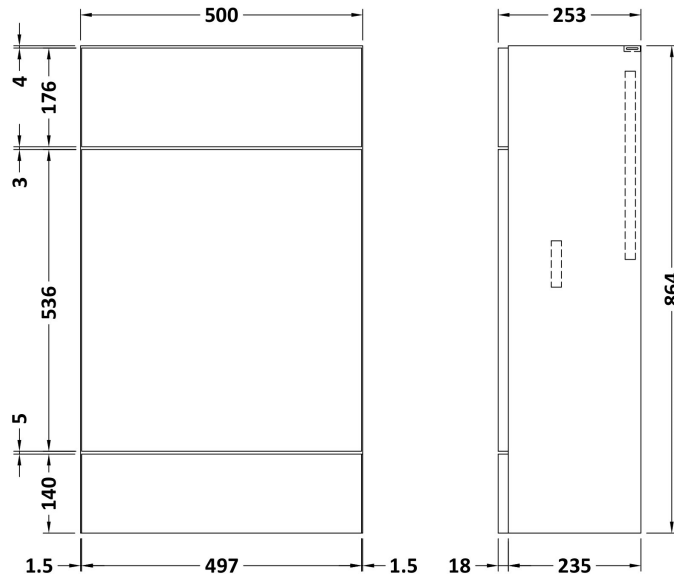

Sales Code: CBI116

Description: 1500mm Combination - Fd Option 1 - Rh

Packaging Details

Barcode: 5055275887189

Sales Code: OFF108

Description: 600 Vanity Unit (355mm Deep)

Product Dimensions

Height (mm):	864
Width (mm):	600
Depth (mm):	355
Nett Weight (kg):	20.5

Packaging Dimensions

Height (mm):	375
Width (mm):	620
Depth (mm):	900
Gross Weight (kg):	21

Packaging Data

Box Colour:	Brown Cardboard Box
Box Qty:	1
Label Size:	100 x 50
Label Colour:	Not Applicable
Label Qty:	0

Sales Code: OFF145

Description: 500 Wc Unit (255mm Deep)

Product Dimensions

Height (mm):	864
Width (mm):	500
Depth (mm):	255
Nett Weight (kg):	11.5

Packaging Dimensions

Height (mm):	290
Width (mm):	525
Depth (mm):	875
Gross Weight (kg):	12

Sales Code: OFF183

Description: 400 Base Unit (255mm Deep)

Product Dimensions

Height (mm):	864
Width (mm):	400
Depth (mm):	255
Nett Weight (kg):	13.5

Packaging Dimensions

Height (mm):	290
Width (mm):	425
Depth (mm):	875
Gross Weight (kg):	14