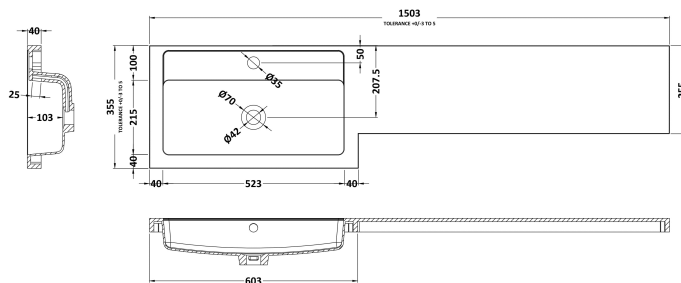

Sales Code: OFF145

Description: 500 Wc Unit (255mm Deep)

Product Dimensions

Height (mm):	864
Width (mm):	500
Depth (mm):	255
Nett Weight (kg):	11.5

Packaging Dimensions

Height (mm):	290
Width (mm):	525
Depth (mm):	875
Gross Weight (kg):	12

Sales Code: OFF191

Description: 1.25M Continuous Plinth (1250X140x18mm)

Product Dimensions

Height (mm):	1250
Width (mm):	145
Depth (mm):	18
Nett Weight (kg):	2

Packaging Dimensions

Height (mm):	20
Width (mm):	150
Depth (mm):	1260
Gross Weight (kg):	2

Packaging Data

Box Colour:	Brown Cardboard Box
Box Qty:	1
Label Size:	100 x 50
Label Colour:	Not Applicable
Label Qty:	0

Outer Box Dimensions (If Applicable)

Height (mm):	
Width (mm):	
Depth (mm):	
Gross Weight (kg):	
Barcode:	5055275828366

Sales Code: PMB415R

Description: 1500 L Shaped Polymarble Basin Rh

Product Dimensions

Height (mm):	135
Width (mm):	1503
Depth (mm):	355
Nett Weight (kg):	21

Packaging Dimensions

Height (mm):	190
Width (mm):	420
Depth (mm):	1570
Gross Weight (kg):	21