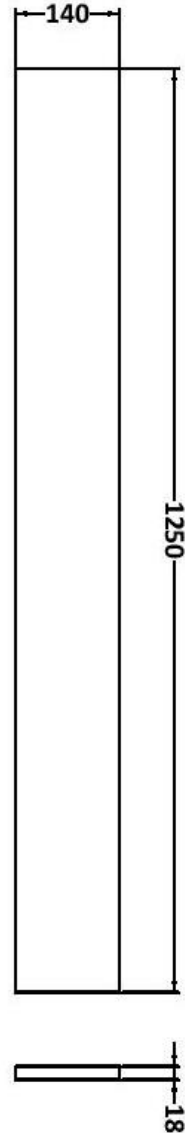

Sales Code: CBI116

Description: 1500mm Combination - Fd Option 1 - Rh

Packaging Details

Barcode: 5055275887189

Sales Code: OFF108

Description: 600 Vanity Unit (355mm Deep)

Product Dimensions

Height (mm):	864
Width (mm):	600
Depth (mm):	355
Nett Weight (kg):	20.5

Sales Code: OFF183

Description: 400 Base Unit (255mm Deep)

Product Dimensions

Height (mm):	864
Width (mm):	400
Depth (mm):	255
Nett Weight (kg):	13.5

Packaging Dimensions

Height (mm):	290
Width (mm):	425
Depth (mm):	875
Gross Weight (kg):	14

Packaging Data

Box Colour:	Brown Cardboard Box
Box Qty:	1
Label Size:	100 x 50
Label Colour:	Not Applicable
Label Qty:	0

Outer Box Dimensions (If Applicable)

Height (mm):	
Width (mm):	
Depth (mm):	
Gross Weight (kg):	
Barcode:	5055275817063

Sales Code: OFF191

Description: 1.25M Continuous Plinth (1250X140x18mm)

Product Dimensions

Height (mm):	1250
Width (mm):	145
Depth (mm):	18
Nett Weight (kg):	2

Packaging Dimensions

Height (mm):	20
Width (mm):	150
Depth (mm):	1260
Gross Weight (kg):	2