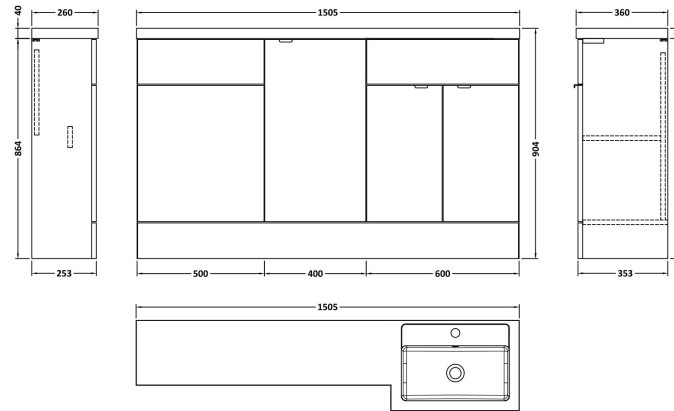

Sales Code: CBI116

Description: 1500mm Combination - Fd Option 1 - Rh

Packaging Details

Barcode: 5055275887189

Sales Code: OFF108

Description: 600 Vanity Unit (355mm Deep)

Product Dimensions

Height (mm):	864
Width (mm):	600
Depth (mm):	355
Nett Weight (kg):	20.5

Packaging Dimensions

Height (mm):	375
Width (mm):	620
Depth (mm):	900
Gross Weight (kg):	21

Packaging Data

Box Colour:	Brown Cardboard Box
Box Qty:	1
Label Size:	100 x 50
Label Colour:	Not Applicable
Label Qty:	0

Sales Code: OFF145

Description: 500 Wc Unit (255mm Deep)

Product Dimensions

Height (mm):	864
Width (mm):	500
Depth (mm):	255
Nett Weight (kg):	11.5

Packaging Dimensions

Height (mm):	290
Width (mm):	525
Depth (mm):	875
Gross Weight (kg):	12

Sales Code: OFF183

Description: 400 Base Unit (255mm Deep)

Product Dimensions

Height (mm):	864
Width (mm):	400
Depth (mm):	255
Nett Weight (kg):	13.5

Packaging Dimensions

Height (mm):	290
Width (mm):	425
Depth (mm):	875
Gross Weight (kg):	14