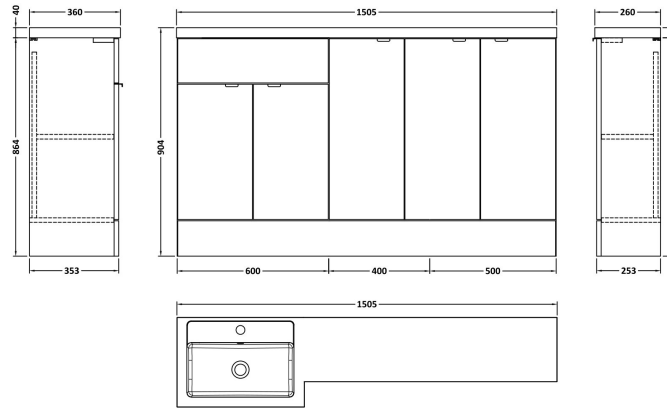

Sales Code: CBI517

Description: 1500mm Combination - Fd Option 3 - Lh

Packaging Details

Barcode: 5055275887752