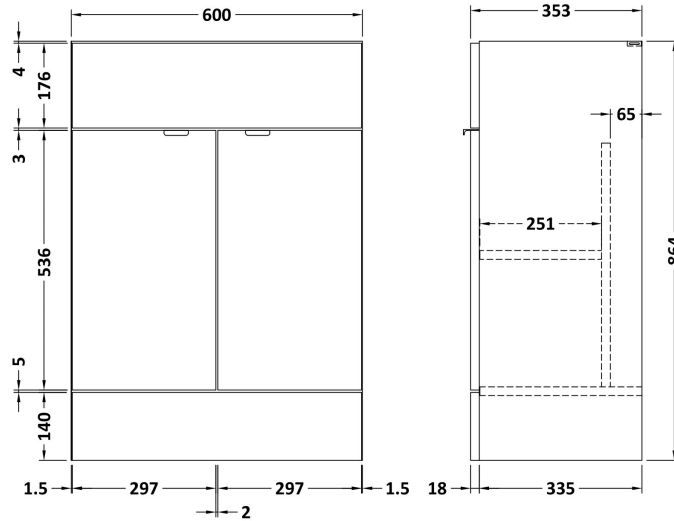

### Product Dimensions

Height (mm):	864
Width (mm):	600
Depth (mm):	355
Nett Weight (kg):	20.5

### Packaging Dimensions

Height (mm):	375
Width (mm):	620
Depth (mm):	900
Gross Weight (kg):	21

### Product Dimensions

Height (mm):	864
Width (mm):	300
Depth (mm):	255
Nett Weight (kg):	11

### Packaging Dimensions

Height (mm):	290
Width (mm):	325
Depth (mm):	875
Gross Weight (kg):	11.5