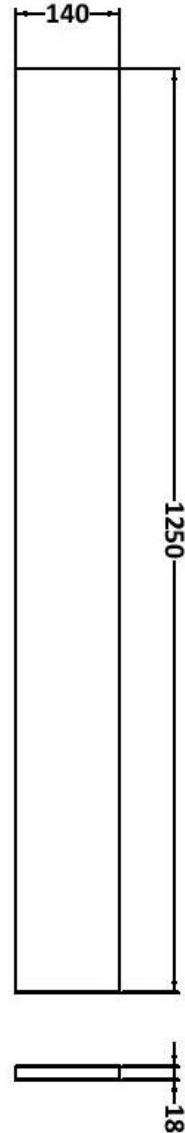

### Product Dimensions

Height (mm):	864
Width (mm):	600
Depth (mm):	355
Nett Weight (kg):	20.5

### Product Dimensions

Height (mm):	864
Width (mm):	300
Depth (mm):	255
Nett Weight (kg):	11

### Outer Box Dimensions (If Applicable)

Height (mm):	
Width (mm):	
Depth (mm):	
Gross Weight (kg):	
Barcode:	5055275820063

Sales Code: OFF591

Description: 1.25M Continuous Plinth (1250X140x18mm)

**Product Dimensions**

Height (mm):	1250
Width (mm):	145
Depth (mm):	18
Nett Weight (kg):	2

**Packaging Dimensions**

Height (mm):	20
Width (mm):	150
Depth (mm):	1260
Gross Weight (kg):	2