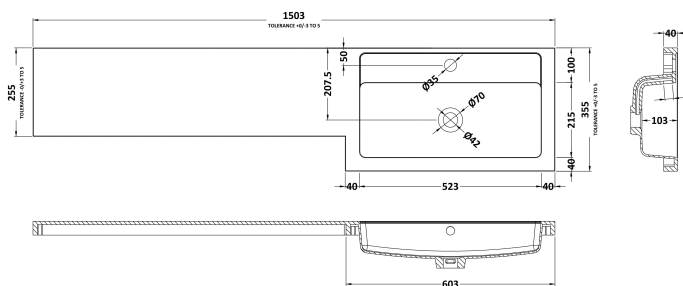

### Product Dimensions

Height (mm):	864
Width (mm):	300
Depth (mm):	255
Nett Weight (kg):	11

Sales Code: OFF591

Description: 1.25M Continuous Plinth (1250X140x18mm)

**Product Dimensions**

Height (mm):	1250
Width (mm):	145
Depth (mm):	18
Nett Weight (kg):	2

**Packaging Dimensions**

Height (mm):	20
Width (mm):	150
Depth (mm):	1260
Gross Weight (kg):	2

**Packaging Data**

Box Colour:	Brown Cardboard Box
Box Qty:	1
Label Size:	100 x 50
Label Colour:	White Label
Label Qty:	2

**Outer Box Dimensions (If Applicable)**

Height (mm):	
Width (mm):	
Depth (mm):	
Gross Weight (kg):	
Barcode:	5055275828380

### Product Dimensions

Height (mm):	135
Width (mm):	1503
Depth (mm):	355
Nett Weight (kg):	21