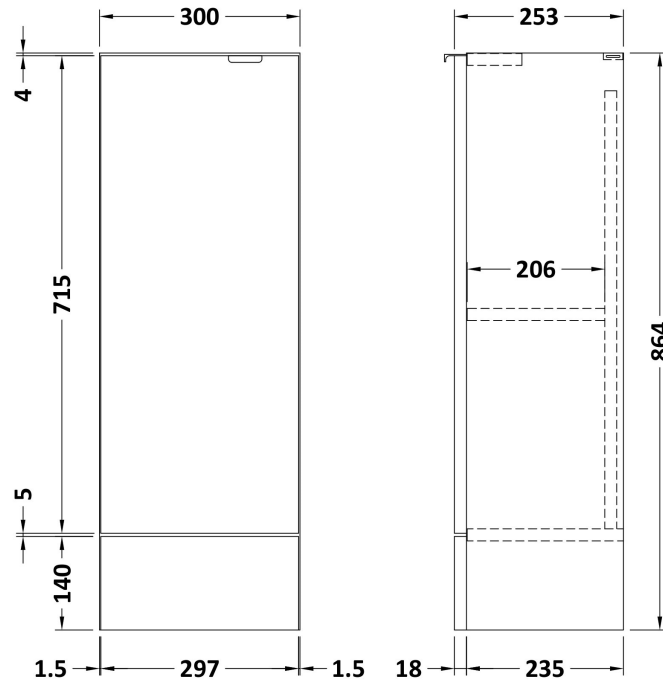

### Product Dimensions

Height (mm):	864
Width (mm):	600
Depth (mm):	355
Nett Weight (kg):	20.5

### Outer Box Dimensions (If Applicable)

Height (mm):	
Width (mm):	
Depth (mm):	
Gross Weight (kg):	
Barcode:	5055275820209

### Product Dimensions

Height (mm):	864
Width (mm):	300
Depth (mm):	255
Nett Weight (kg):	11

### Packaging Dimensions

Height (mm):	290
Width (mm):	325
Depth (mm):	875
Gross Weight (kg):	11.5