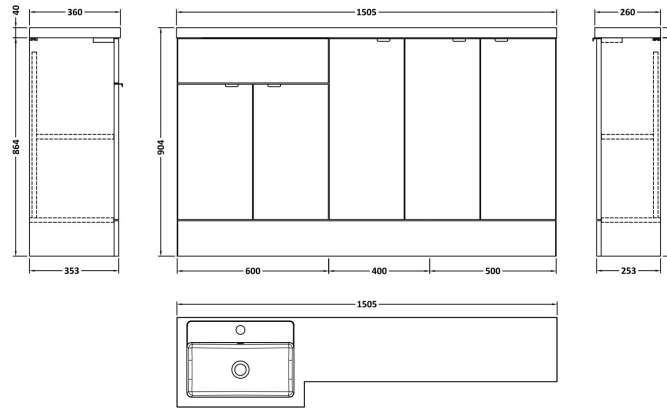

Sales Code: CBI617

Description: 1500mm Combination - Fd Option 3 - Lh

Packaging Details

Barcode: 5055275888032

Sales Code: OFF608

Description: 600 Vanity Unit (355mm Deep)

Product Dimensions

Height (mm):	864
Width (mm):	600
Depth (mm):	355
Nett Weight (kg):	20.5

Packaging Dimensions

Height (mm):	375
Width (mm):	620
Depth (mm):	900
Gross Weight (kg):	21

Packaging Data

Box Colour:	Brown Cardboard Box
Box Qty:	1
Label Size:	100 x 50
Label Colour:	White Label
Label Qty:	2

Sales Code: OFF681

Description: 300 Base Unit (255mm Deep)

Product Dimensions

Height (mm):	864
Width (mm):	300
Depth (mm):	255
Nett Weight (kg):	11

Packaging Dimensions

Height (mm):	290
Width (mm):	325
Depth (mm):	875
Gross Weight (kg):	11.5

Sales Code: PMB415L

Description: 1500 L Shaped Polymarble Basin Lh

Product Dimensions

Height (mm):	135
Width (mm):	1503
Depth (mm):	355
Nett Weight (kg):	21

Packaging Dimensions

Height (mm):	190
Width (mm):	420
Depth (mm):	1570
Gross Weight (kg):	21