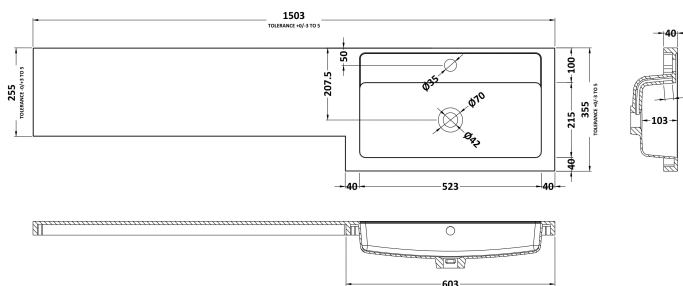

Sales Code: OFF681

Description: 300 Base Unit (255mm Deep)

Product Dimensions

Height (mm):	864
Width (mm):	300
Depth (mm):	255
Nett Weight (kg):	11

Packaging Dimensions

Height (mm):	290
Width (mm):	325
Depth (mm):	875
Gross Weight (kg):	11.5

Sales Code: OFF691

Description: 1.25M Continuous Plinth (1250X140x18mm)

Product Dimensions

Height (mm):	1250
Width (mm):	145
Depth (mm):	18
Nett Weight (kg):	2

Packaging Dimensions

Height (mm):	20
Width (mm):	150
Depth (mm):	1260
Gross Weight (kg):	2

Packaging Data

Box Colour:	Brown Cardboard Box
Box Qty:	1
Label Size:	100 x 50
Label Colour:	White Label
Label Qty:	2

Outer Box Dimensions (If Applicable)

Height (mm):	
Width (mm):	
Depth (mm):	
Gross Weight (kg):	
Barcode:	5055275828403

Sales Code: PMB415L

Description: 1500 L Shaped Polymarble Basin Lh

Product Dimensions

Height (mm):	135
Width (mm):	1503
Depth (mm):	355
Nett Weight (kg):	21

Packaging Dimensions

Height (mm):	190
Width (mm):	420
Depth (mm):	1570
Gross Weight (kg):	21