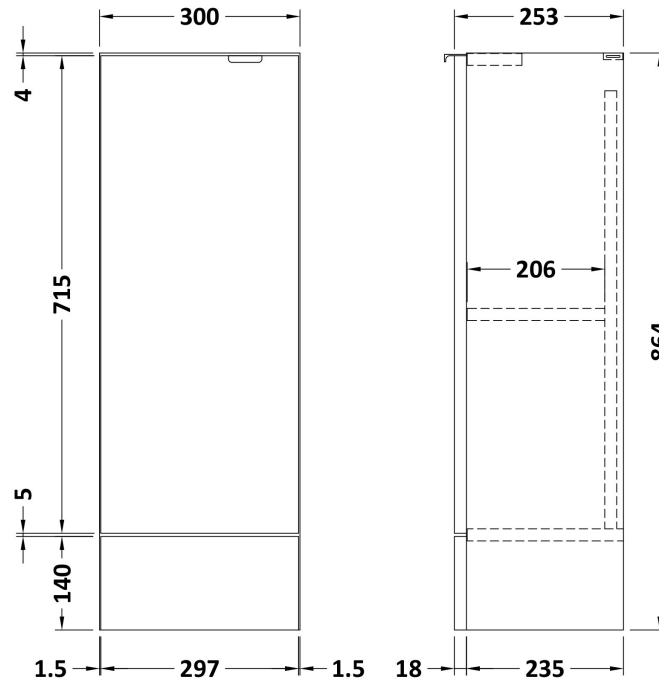

Packaging Dimensions

Height (mm):	375
Width (mm):	620
Depth (mm):	900
Gross Weight (kg):	21

Packaging Data

Box Colour:	Brown Cardboard Box
Box Qty:	1
Label Size:	100 x 50
Label Colour:	White Label
Label Qty:	2

Sales Code: OFF681

Description: 300 Base Unit (255mm Deep)

Product Dimensions

Height (mm):	864
Width (mm):	300
Depth (mm):	255
Nett Weight (kg):	11

Packaging Dimensions

Height (mm):	290
Width (mm):	325
Depth (mm):	875
Gross Weight (kg):	11.5

Packaging Data

Box Colour:	Brown Cardboard Box
Box Qty:	1
Label Size:	100 x 50
Label Colour:	White Label
Label Qty:	2

Outer Box Dimensions (If Applicable)

Height (mm):	
Width (mm):	
Depth (mm):	
Gross Weight (kg):	
Barcode:	5055275817049

Sales Code: OFF691

Description: 1.25M Continuous Plinth (1250X140x18mm)

Product Dimensions

Height (mm):	1250
Width (mm):	145
Depth (mm):	18
Nett Weight (kg):	2

Packaging Dimensions

Height (mm):	20
Width (mm):	150
Depth (mm):	1260
Gross Weight (kg):	2