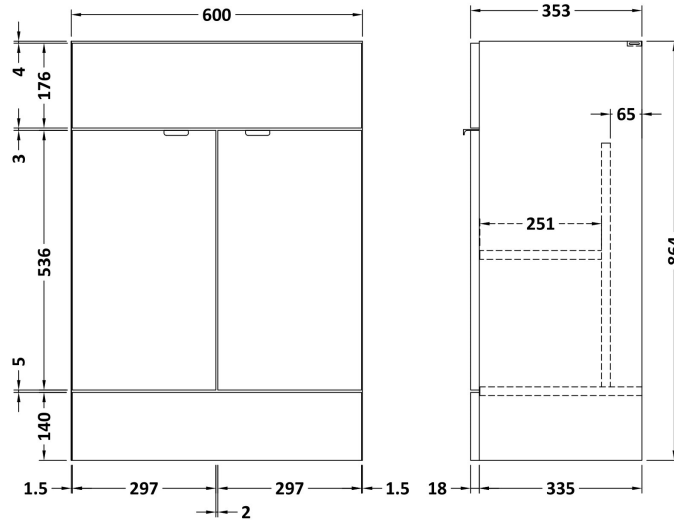

Sales Code: CBI617

Description: 1500mm Combination - Fd Option 3 - Lh

Packaging Details

Barcode: 5055275888032

Sales Code: OFF608

Description: 600 Vanity Unit (355mm Deep)

Product Dimensions

Height (mm):	864
Width (mm):	600
Depth (mm):	355
Nett Weight (kg):	20.5

Packaging Dimensions

Height (mm):	375
Width (mm):	620
Depth (mm):	900
Gross Weight (kg):	21

Packaging Data

Box Colour:	Brown Cardboard Box
Box Qty:	1
Label Size:	100 x 50
Label Colour:	White Label
Label Qty:	2

Sales Code: OFF681

Description: 300 Base Unit (255mm Deep)

Product Dimensions

Height (mm):	864
Width (mm):	300
Depth (mm):	255
Nett Weight (kg):	11

Packaging Dimensions

Height (mm):	290
Width (mm):	325
Depth (mm):	875
Gross Weight (kg):	11.5

Sales Code: PMB415L

Description: 1500 L Shaped Polymarble Basin Lh

Product Dimensions

Height (mm):	135
Width (mm):	1503
Depth (mm):	355
Nett Weight (kg):	21

Packaging Dimensions

Height (mm):	190
Width (mm):	420
Depth (mm):	1570
Gross Weight (kg):	21