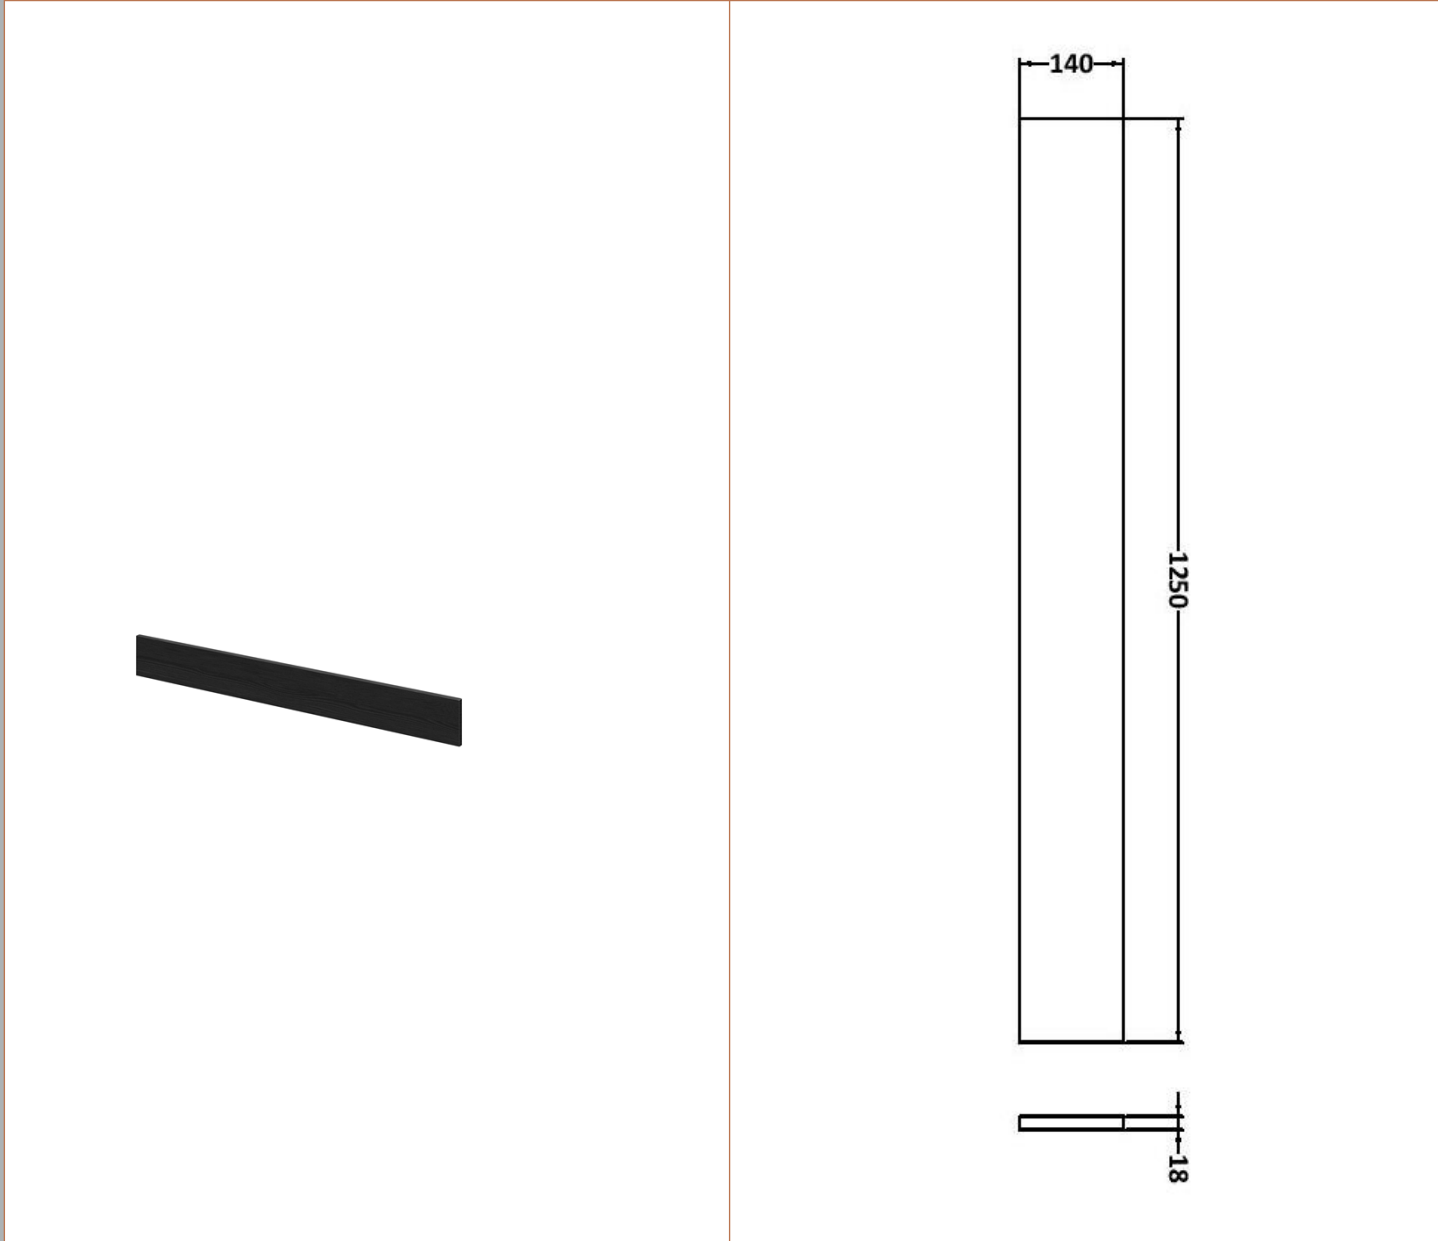

Sales Code: OFF681

Description: 300 Base Unit (255mm Deep)

Product Dimensions

Height (mm):	864
Width (mm):	300
Depth (mm):	255
Nett Weight (kg):	11

Packaging Dimensions

Height (mm):	290
Width (mm):	325
Depth (mm):	875
Gross Weight (kg):	11.5

Packaging Data

Box Colour:	Brown Cardboard Box
Box Qty:	1
Label Size:	100 x 50
Label Colour:	White Label
Label Qty:	2

Outer Box Dimensions (If Applicable)

Height (mm):	
Width (mm):	
Depth (mm):	
Gross Weight (kg):	
Barcode:	5055275817049

Sales Code: OFF691

Description: 1.25M Continuous Plinth (1250X140x18mm)

Product Dimensions

Height (mm):	1250
Width (mm):	145
Depth (mm):	18
Nett Weight (kg):	2

Packaging Dimensions

Height (mm):	20
Width (mm):	150
Depth (mm):	1260
Gross Weight (kg):	2

Sales Code: PMB415L

Description: 1500 L Shaped Polymarble Basin Lh

Product Dimensions

Height (mm):	135
Width (mm):	1503
Depth (mm):	355
Nett Weight (kg):	21

Packaging Dimensions

Height (mm):	190
Width (mm):	420
Depth (mm):	1570
Gross Weight (kg):	21