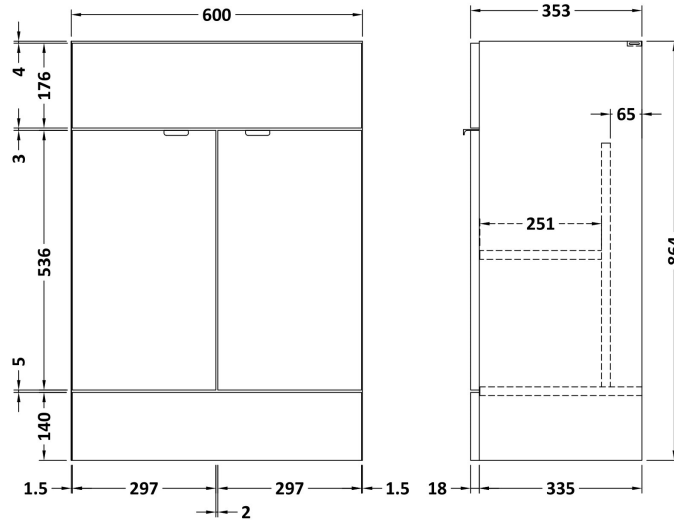

### Product Dimensions

Height (mm):	864
Width (mm):	600
Depth (mm):	355
Nett Weight (kg):	20.5

### Packaging Dimensions

Height (mm):	375
Width (mm):	625
Depth (mm):	900
Gross Weight (kg):	21

### Product Dimensions

Height (mm):	864
Width (mm):	300
Depth (mm):	255
Nett Weight (kg):	11

### Packaging Dimensions

Height (mm):	900
Width (mm):	325
Depth (mm):	290
Gross Weight (kg):	11.5