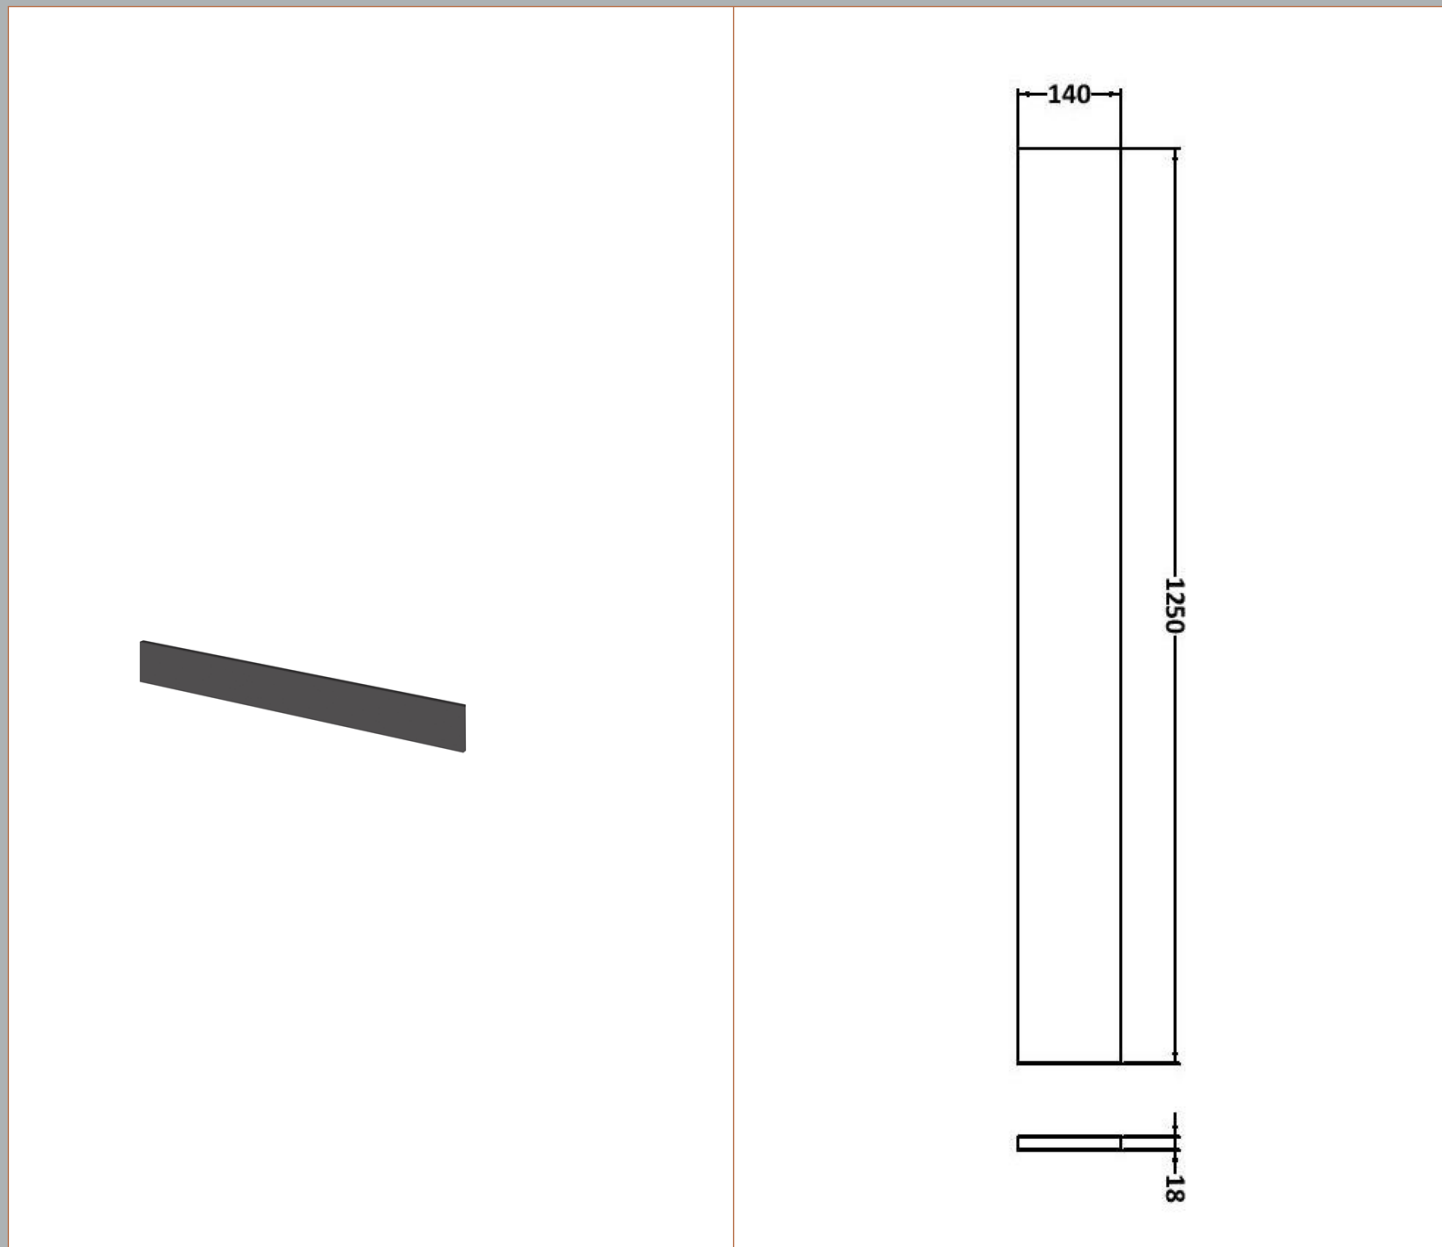

### Product Dimensions

Height (mm):	864
Width (mm):	600
Depth (mm):	355
Nett Weight (kg):	20.5

### Product Dimensions

Height (mm):	864
Width (mm):	300
Depth (mm):	255
Nett Weight (kg):	11

### Outer Box Dimensions (If Applicable)

Height (mm):	
Width (mm):	
Depth (mm):	
Gross Weight (kg):	
Barcode:	5055275873281

### Product Dimensions

Height (mm):	1250
Width (mm):	145
Depth (mm):	18
Nett Weight (kg):	2