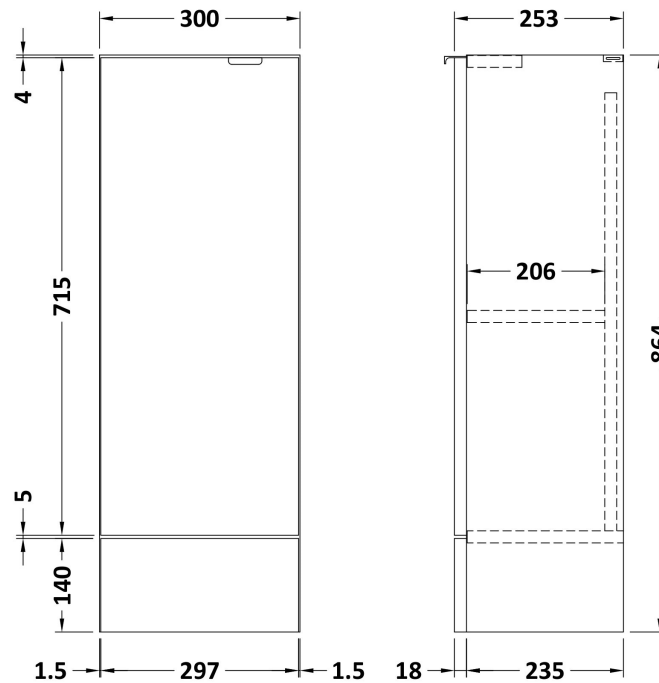

### Product Dimensions

Height (mm):	864
Width (mm):	600
Depth (mm):	355
Nett Weight (kg):	20.5

### Packaging Dimensions

Height (mm):	375
Width (mm):	625
Depth (mm):	900
Gross Weight (kg):	21

### Outer Box Dimensions (If Applicable)

Height (mm):	
Width (mm):	
Depth (mm):	
Gross Weight (kg):	
Barcode:	5055275873465

### Product Dimensions

Height (mm):	864
Width (mm):	300
Depth (mm):	255
Nett Weight (kg):	11