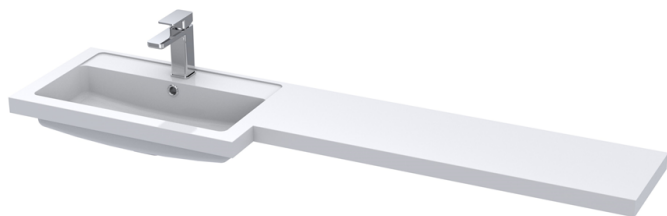

Sales Code: PMB415L

Description: 1500 L Shaped Polymarble Basin Lh

Product Dimensions

Height (mm):	135
Width (mm):	1503
Depth (mm):	355
Nett Weight (kg):	21

Packaging Dimensions

Height (mm):	190
Width (mm):	420
Depth (mm):	1570
Gross Weight (kg):	21

Packaging Data

Box Colour:	Brown Cardboard Box - Printed
Box Qty:	1
Label Size:	100 x 50
Label Colour:	White Label
Label Qty:	2

Outer Box Dimensions (If Applicable)

Height (mm):	
Width (mm):	
Depth (mm):	
Gross Weight (kg):	
Barcode:	5055275812495

Product Details

Country of Origin:	China
Fitting Instruction:	No
Certification: CE & UKCA:	No
WRAS:	N/A
WRAS No:	N/A
Product Material:	Polymarble
Fixing Supplied:	No

Pans/Bidets: Trap Style: Not Applicable Includes Seat: Not Applicable

Seats: Seat Type: Not Applicable Material: Not Applicable
Function: Not Applicable Hinge Type: Not Applicable
Hinge Material: Not Applicable

Cisterns: Operating Type: Not Applicable Fittings: Not Applicable
Lever Type: Not Applicable

Basins: Tap Hole: One Taphole Chain Stay Hole: No
Template: Not Required Waste Type Req: Slotted
Overflow Inc: Yes Overflow Cover: Yes
Inner Bowl Depth (mm): 103mm