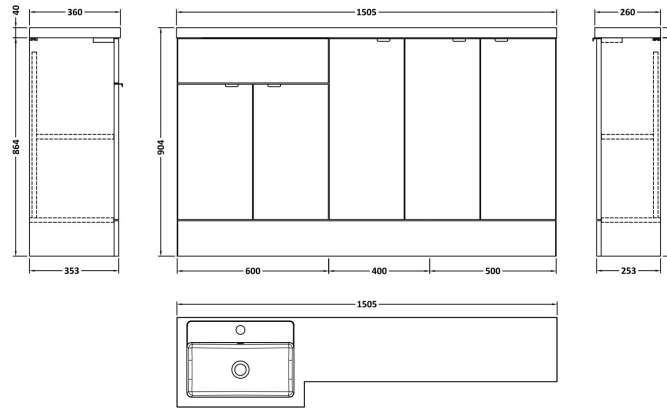

Sales Code: CBI917

Description: 1500mm Combination - Fd Option 3 - Lh

Packaging Details

Barcode: 5055275894415