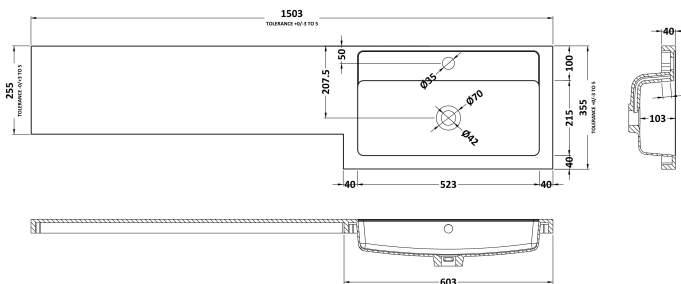

### Outer Box Dimensions (If Applicable)

Height (mm):	
Width (mm):	
Depth (mm):	
Gross Weight (kg):	
Barcode:	5055275873465

### Product Dimensions

Height (mm):	1250
Width (mm):	145
Depth (mm):	18
Nett Weight (kg):	2

### Outer Box Dimensions (If Applicable)

Height (mm):	
Width (mm):	
Depth (mm):	
Gross Weight (kg):	
Barcode:	5055275873724

### Product Dimensions

Height (mm):	135
Width (mm):	1503
Depth (mm):	355
Nett Weight (kg):	21