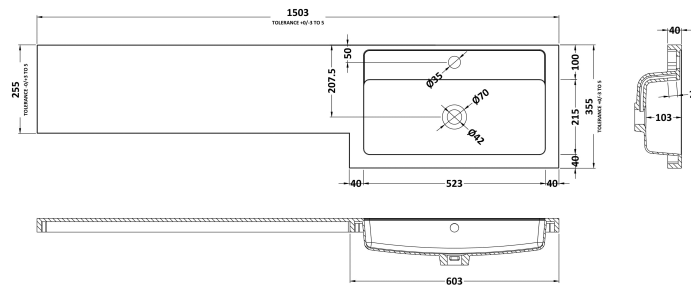

Sales Code: OFF181

Description: 300 Base Unit (255mm Deep)

Product Dimensions

Height (mm):	864
Width (mm):	300
Depth (mm):	255
Nett Weight (kg):	11

Packaging Dimensions

Height (mm):	290
Width (mm):	325
Depth (mm):	875
Gross Weight (kg):	11.5

Sales Code: OFF191

Description: 1.25M Continuous Plinth (1250X140x18mm)

Product Dimensions

Height (mm):	1250
Width (mm):	145
Depth (mm):	18
Nett Weight (kg):	2

Packaging Dimensions

Height (mm):	20
Width (mm):	150
Depth (mm):	1260
Gross Weight (kg):	2

Packaging Data

Box Colour:	Brown Cardboard Box
Box Qty:	1
Label Size:	100 x 50
Label Colour:	Not Applicable
Label Qty:	0

Outer Box Dimensions (If Applicable)

Height (mm):	
Width (mm):	
Depth (mm):	
Gross Weight (kg):	
Barcode:	5055275828366

Sales Code: PMB415L

Description: 1500 L Shaped Polymarble Basin Lh

Product Dimensions

Height (mm):	135
Width (mm):	1503
Depth (mm):	355
Nett Weight (kg):	21

Packaging Dimensions

Height (mm):	190
Width (mm):	420
Depth (mm):	1570
Gross Weight (kg):	21