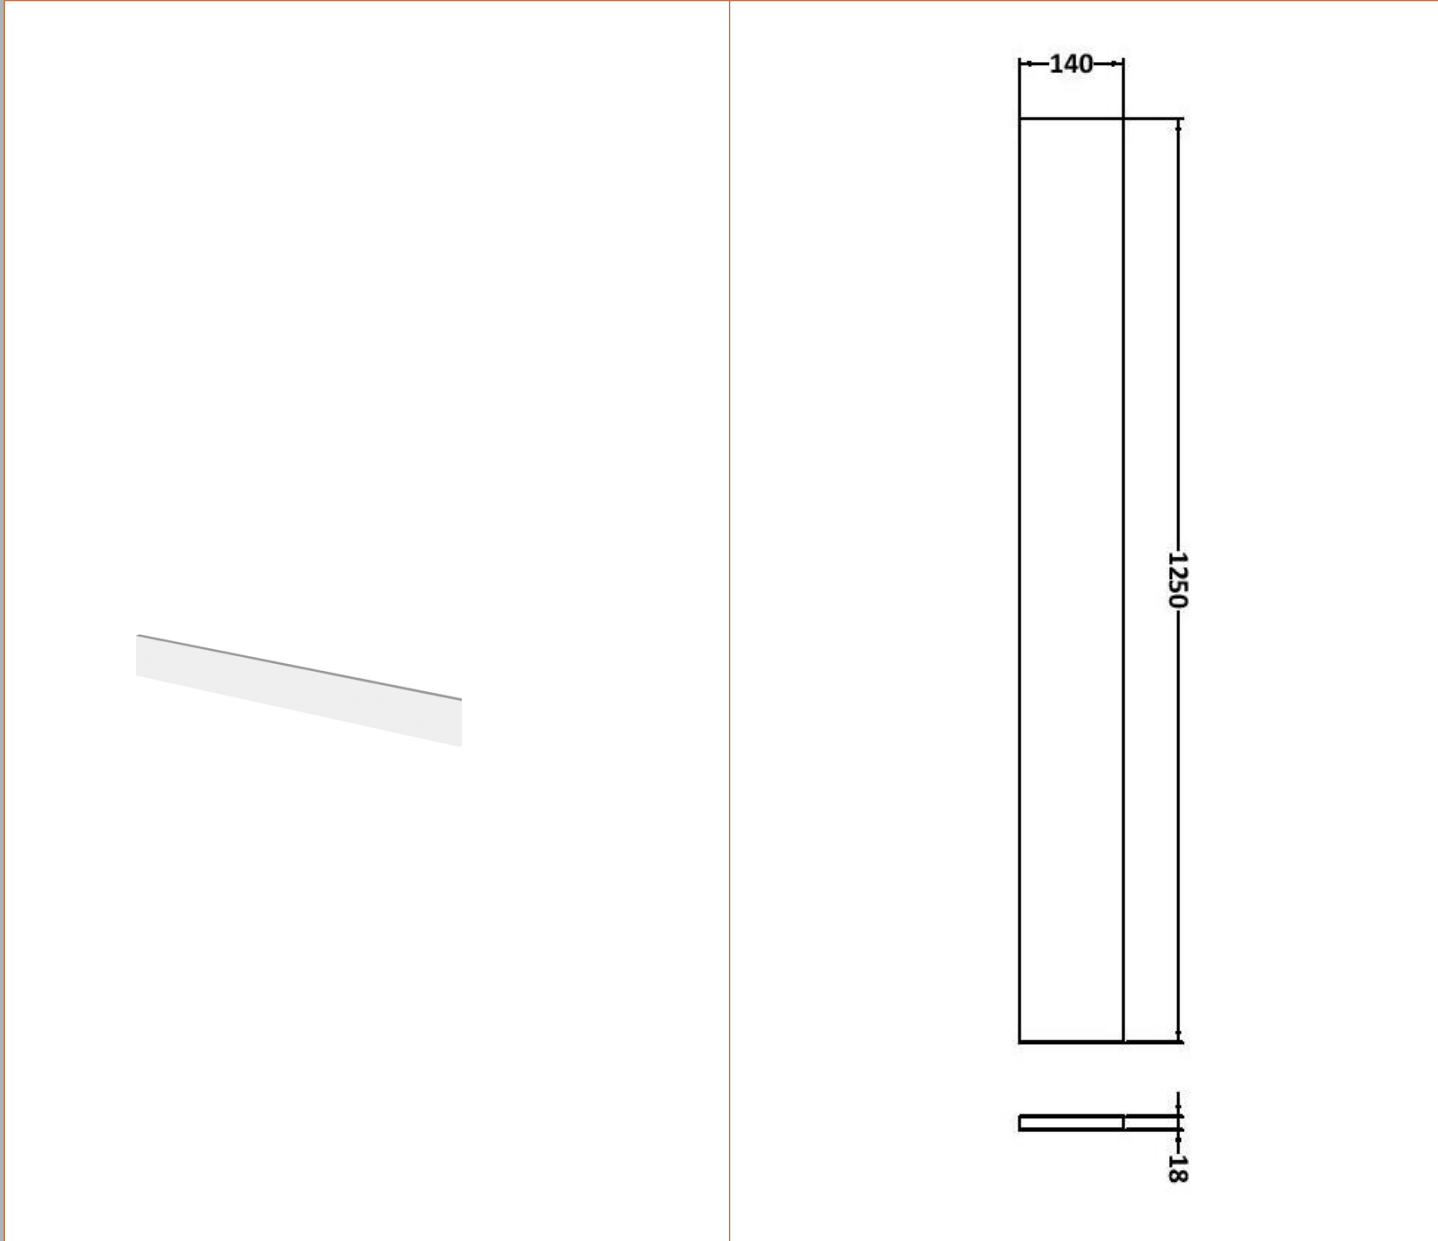

Sales Code: OFF181

Description: 300 Base Unit (255mm Deep)

Product Dimensions

Height (mm):	864
Width (mm):	300
Depth (mm):	255
Nett Weight (kg):	11

Packaging Dimensions

Height (mm):	290
Width (mm):	325
Depth (mm):	875
Gross Weight (kg):	11.5

Packaging Data

Box Colour:	Brown Cardboard Box
Box Qty:	1
Label Size:	100 x 50
Label Colour:	Not Applicable
Label Qty:	0

Outer Box Dimensions (If Applicable)

Height (mm):	
Width (mm):	
Depth (mm):	
Gross Weight (kg):	
Barcode:	5055275816981

Sales Code: OFF191

Description: 1.25M Continuous Plinth (1250X140x18mm)

Product Dimensions

Height (mm):	1250
Width (mm):	145
Depth (mm):	18
Nett Weight (kg):	2

Packaging Dimensions

Height (mm):	20
Width (mm):	150
Depth (mm):	1260
Gross Weight (kg):	2

Sales Code: PMB415L

Description: 1500 L Shaped Polymarble Basin Lh

Product Dimensions

Height (mm):	135
Width (mm):	1503
Depth (mm):	355
Nett Weight (kg):	21

Packaging Dimensions

Height (mm):	190
Width (mm):	420
Depth (mm):	1570
Gross Weight (kg):	21