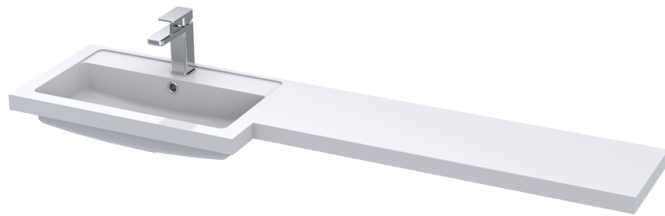

Sales Code: PMB415L

Description: 1500 L Shaped Polymarble Basin Lh

Product Dimensions

Height (mm):	135
Width (mm):	1503
Depth (mm):	355
Nett Weight (kg):	21

Packaging Dimensions

Height (mm):	190
Width (mm):	420
Depth (mm):	1570
Gross Weight (kg):	21

Packaging Data

Box Colour:	Brown Cardboard Box - Printed
Box Qty:	1
Label Size:	100 x 50
Label Colour:	White Label
Label Qty:	2

Outer Box Dimensions (If Applicable)

Height (mm):	
Width (mm):	
Depth (mm):	
Gross Weight (kg):	
Barcode:	5055275812495

Product Details

Country of Origin:	China
Fitting Instruction:	No
Certification: CE & UKCA:	No
WRAS:	N/A
WRAS No:	N/A
Product Material:	Polymarble
Fixing Supplied:	No

Pans/Bidets: Trap Style: Not Applicable Includes Seat: Not Applicable

Seats: Seat Type: Not Applicable Material: Not Applicable
Function: Not Applicable Hinge Type: Not Applicable
Hinge Material: Not Applicable

Cisterns: Operating Type: Not Applicable Fittings: Not Applicable
Lever Type: Not Applicable

Basins: Tap Hole: One Taphole Chain Stay Hole: No
Template: Not Required Waste Type Req: Slotted
Overflow Inc: Yes Overflow Cover: Yes
Inner Bowl Depth (mm): 103mm