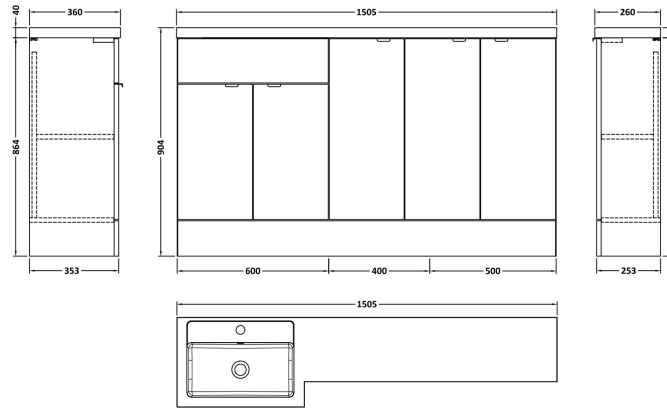

Sales Code: CBI117

Description: 1500mm Combination - Fd Option 3 - Lh

Packaging Details

Barcode: 5055275887196

Sales Code: OFF108

Description: 600 Vanity Unit (355mm Deep)

Product Dimensions

Height (mm):	864
Width (mm):	600
Depth (mm):	355
Nett Weight (kg):	20.5

Packaging Dimensions

Height (mm):	375
Width (mm):	620
Depth (mm):	900
Gross Weight (kg):	21

Packaging Data

Box Colour:	Brown Cardboard Box
Box Qty:	1
Label Size:	100 x 50
Label Colour:	Not Applicable
Label Qty:	0

Sales Code: OFF181

Description: 300 Base Unit (255mm Deep)

Product Dimensions

Height (mm):	864
Width (mm):	300
Depth (mm):	255
Nett Weight (kg):	11

Packaging Dimensions

Height (mm):	290
Width (mm):	325
Depth (mm):	875
Gross Weight (kg):	11.5

Sales Code: PMB415L

Description: 1500 L Shaped Polymarble Basin Lh

Product Dimensions

Height (mm):	135
Width (mm):	1503
Depth (mm):	355
Nett Weight (kg):	21

Packaging Dimensions

Height (mm):	190
Width (mm):	420
Depth (mm):	1570
Gross Weight (kg):	21