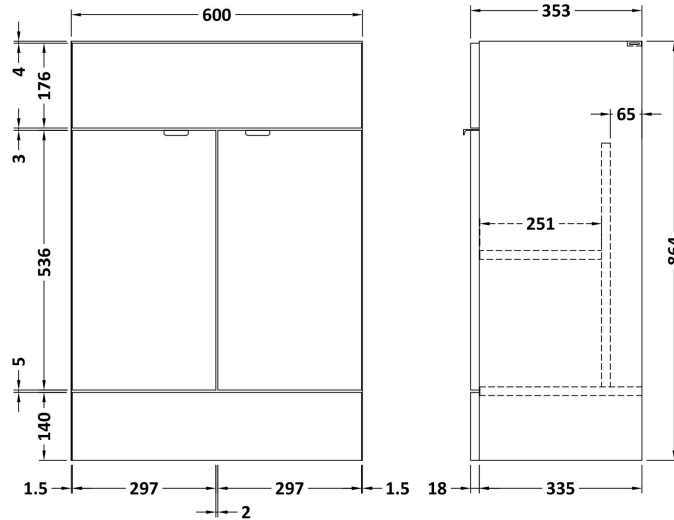

Sales Code: CBI117

Description: 1500mm Combination - Fd Option 3 - Lh

Packaging Details

Barcode: 5055275887196

Sales Code: OFF108

Description: 600 Vanity Unit (355mm Deep)

Product Dimensions

Height (mm):	864
Width (mm):	600
Depth (mm):	355
Nett Weight (kg):	20.5

Packaging Dimensions

Height (mm):	375
Width (mm):	620
Depth (mm):	900
Gross Weight (kg):	21

Packaging Data

Box Colour:	Brown Cardboard Box
Box Qty:	1
Label Size:	100 x 50
Label Colour:	Not Applicable
Label Qty:	0

Sales Code: OFF181

Description: 300 Base Unit (255mm Deep)

Product Dimensions

Height (mm):	864
Width (mm):	300
Depth (mm):	255
Nett Weight (kg):	11

Packaging Dimensions

Height (mm):	290
Width (mm):	325
Depth (mm):	875
Gross Weight (kg):	11.5

Sales Code: PMB415L

Description: 1500 L Shaped Polymarble Basin Lh

Product Dimensions

Height (mm):	135
Width (mm):	1503
Depth (mm):	355
Nett Weight (kg):	21

Packaging Dimensions

Height (mm):	190
Width (mm):	420
Depth (mm):	1570
Gross Weight (kg):	21