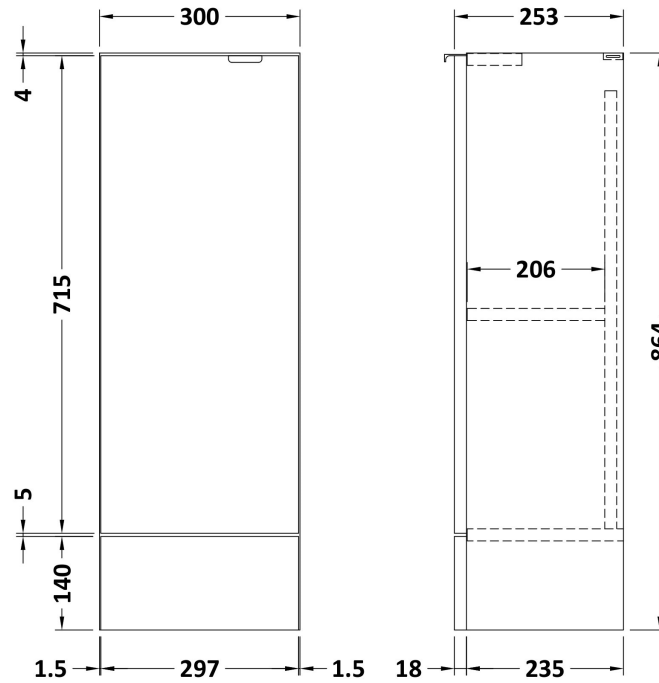

Packaging Dimensions

Height (mm):	375
Width (mm):	620
Depth (mm):	900
Gross Weight (kg):	21

Packaging Data

Box Colour:	Brown Cardboard Box
Box Qty:	1
Label Size:	100 x 50
Label Colour:	Not Applicable
Label Qty:	0

Sales Code: OFF181

Description: 300 Base Unit (255mm Deep)

Product Dimensions

Height (mm):	864
Width (mm):	300
Depth (mm):	255
Nett Weight (kg):	11

Packaging Dimensions

Height (mm):	290
Width (mm):	325
Depth (mm):	875
Gross Weight (kg):	11.5

Sales Code: OFF191

Description: 1.25M Continuous Plinth (1250X140x18mm)

Product Dimensions

Height (mm):	1250
Width (mm):	145
Depth (mm):	18
Nett Weight (kg):	2

Packaging Dimensions

Height (mm):	20
Width (mm):	150
Depth (mm):	1260
Gross Weight (kg):	2

Sales Code: PMB415L

Description: 1500 L Shaped Polymarble Basin Lh

Product Dimensions

Height (mm):	135
Width (mm):	1503
Depth (mm):	355
Nett Weight (kg):	21

Packaging Dimensions

Height (mm):	190
Width (mm):	420
Depth (mm):	1570
Gross Weight (kg):	21