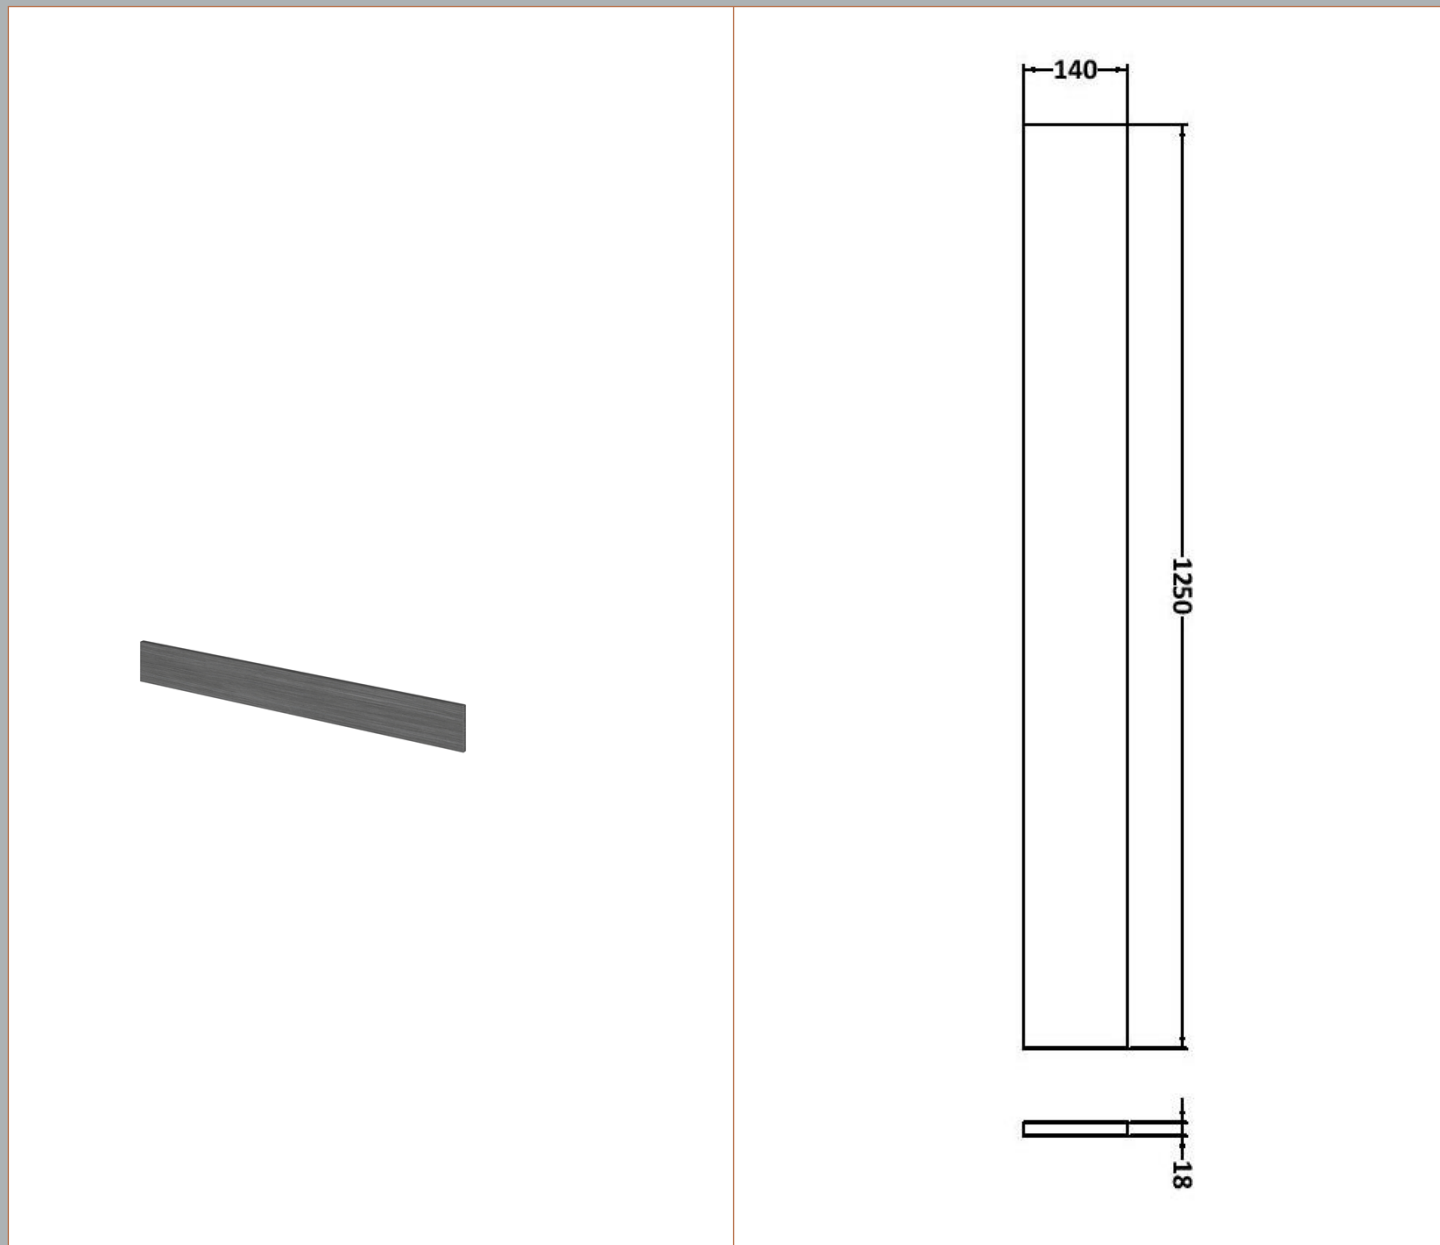

Sales Code: OFF581

Description: 300 Base Unit (255mm Deep)

Product Dimensions

Height (mm):	864
Width (mm):	300
Depth (mm):	255
Nett Weight (kg):	11

Packaging Dimensions

Height (mm):	290
Width (mm):	325
Depth (mm):	875
Gross Weight (kg):	11.5

Packaging Data

Box Colour:	Brown Cardboard Box
Box Qty:	1
Label Size:	100 x 50
Label Colour:	White Label
Label Qty:	2

Outer Box Dimensions (If Applicable)

Height (mm):	
Width (mm):	
Depth (mm):	
Gross Weight (kg):	
Barcode:	5055275820063

Sales Code: OFF591

Description: 1.25M Continuous Plinth (1250X140x18mm)

Product Dimensions

Height (mm):	1250
Width (mm):	145
Depth (mm):	18
Nett Weight (kg):	2

Packaging Dimensions

Height (mm):	20
Width (mm):	150
Depth (mm):	1260
Gross Weight (kg):	2

Sales Code: PMB415R

Description: 1500 L Shaped Polymarble Basin Rh

Product Dimensions

Height (mm):	135
Width (mm):	1503
Depth (mm):	355
Nett Weight (kg):	21

Packaging Dimensions

Height (mm):	190
Width (mm):	420
Depth (mm):	1570
Gross Weight (kg):	21