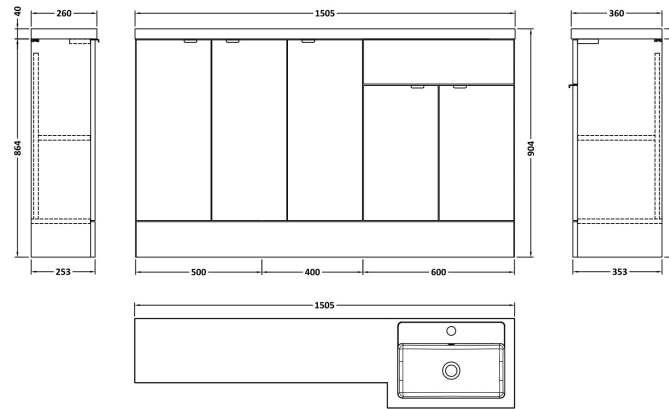

Sales Code: CBI518

Description: 1500mm Combination - Fd Option 3 - Rh

Packaging Details

Barcode: 5055275887769

Sales Code: OFF508

Description: 600 Vanity Unit (355mm Deep)

Product Dimensions

Height (mm):	864
Width (mm):	600
Depth (mm):	355
Nett Weight (kg):	20.5

Packaging Dimensions

Height (mm):	375
Width (mm):	620
Depth (mm):	900
Gross Weight (kg):	21

Packaging Data

Box Colour:	Brown Cardboard Box
Box Qty:	1
Label Size:	100 x 50
Label Colour:	White Label
Label Qty:	2

Sales Code: OFF581

Description: 300 Base Unit (255mm Deep)

Product Dimensions

Height (mm):	864
Width (mm):	300
Depth (mm):	255
Nett Weight (kg):	11

Packaging Dimensions

Height (mm):	290
Width (mm):	325
Depth (mm):	875
Gross Weight (kg):	11.5

Sales Code: PMB415R

Description: 1500 L Shaped Polymarble Basin Rh

Product Dimensions

Height (mm):	135
Width (mm):	1503
Depth (mm):	355
Nett Weight (kg):	21

Packaging Dimensions

Height (mm):	190
Width (mm):	420
Depth (mm):	1570
Gross Weight (kg):	21