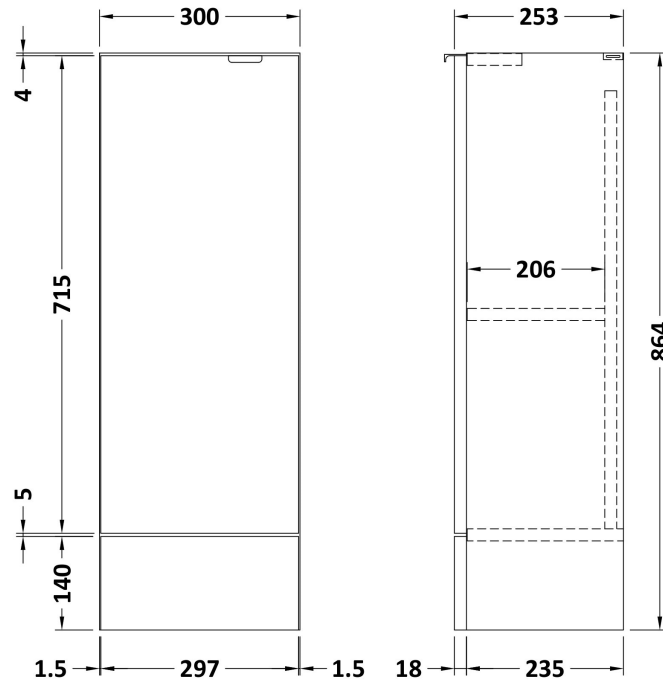

Packaging Dimensions

Height (mm):	375
Width (mm):	620
Depth (mm):	900
Gross Weight (kg):	21

Packaging Data

Box Colour:	Brown Cardboard Box
Box Qty:	1
Label Size:	100 x 50
Label Colour:	White Label
Label Qty:	2

Sales Code: OFF581

Description: 300 Base Unit (255mm Deep)

Product Dimensions

Height (mm):	864
Width (mm):	300
Depth (mm):	255
Nett Weight (kg):	11

Packaging Dimensions

Height (mm):	290
Width (mm):	325
Depth (mm):	875
Gross Weight (kg):	11.5

Packaging Data

Box Colour:	Brown Cardboard Box
Box Qty:	1
Label Size:	100 x 50
Label Colour:	White Label
Label Qty:	2

Outer Box Dimensions (If Applicable)

Height (mm):	
Width (mm):	
Depth (mm):	
Gross Weight (kg):	
Barcode:	5055275820063

Sales Code: OFF591

Description: 1.25M Continuous Plinth (1250X140x18mm)

Product Dimensions

Height (mm):	1250
Width (mm):	145
Depth (mm):	18
Nett Weight (kg):	2

Packaging Dimensions

Height (mm):	20
Width (mm):	150
Depth (mm):	1260
Gross Weight (kg):	2