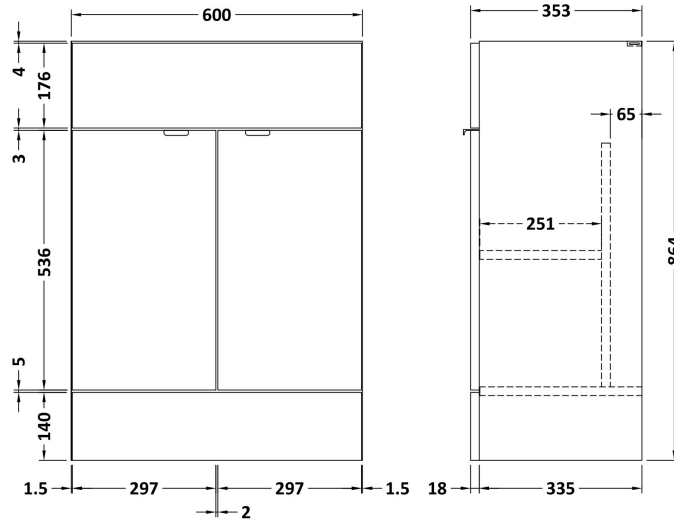

Sales Code: CBI518

Description: 1500mm Combination - Fd Option 3 - Rh

Packaging Details

Barcode: 5055275887769

Sales Code: OFF508

Description: 600 Vanity Unit (355mm Deep)

Product Dimensions

Height (mm):	864
Width (mm):	600
Depth (mm):	355
Nett Weight (kg):	20.5

Packaging Dimensions

Height (mm):	375
Width (mm):	620
Depth (mm):	900
Gross Weight (kg):	21

Packaging Data

Box Colour:	Brown Cardboard Box
Box Qty:	1
Label Size:	100 x 50
Label Colour:	White Label
Label Qty:	2

Sales Code: OFF581

Description: 300 Base Unit (255mm Deep)

Product Dimensions

Height (mm):	864
Width (mm):	300
Depth (mm):	255
Nett Weight (kg):	11

Packaging Dimensions

Height (mm):	290
Width (mm):	325
Depth (mm):	875
Gross Weight (kg):	11.5

Sales Code: OFF591

Description: 1.25M Continuous Plinth (1250X140x18mm)

Product Dimensions

Height (mm):	1250
Width (mm):	145
Depth (mm):	18
Nett Weight (kg):	2

Packaging Dimensions

Height (mm):	20
Width (mm):	150
Depth (mm):	1260
Gross Weight (kg):	2