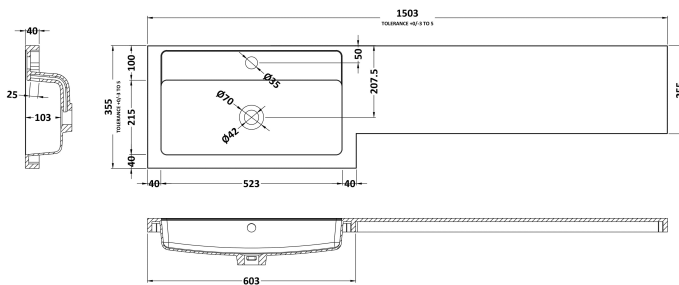

Sales Code: OFF581

Description: 300 Base Unit (255mm Deep)

Product Dimensions

Height (mm):	864
Width (mm):	300
Depth (mm):	255
Nett Weight (kg):	11

Packaging Dimensions

Height (mm):	290
Width (mm):	325
Depth (mm):	875
Gross Weight (kg):	11.5

Sales Code: OFF591

Description: 1.25M Continuous Plinth (1250X140x18mm)

Product Dimensions

Height (mm):	1250
Width (mm):	145
Depth (mm):	18
Nett Weight (kg):	2

Packaging Dimensions

Height (mm):	20
Width (mm):	150
Depth (mm):	1260
Gross Weight (kg):	2

Packaging Data

Box Colour:	Brown Cardboard Box
Box Qty:	1
Label Size:	100 x 50
Label Colour:	White Label
Label Qty:	2

Outer Box Dimensions (If Applicable)

Height (mm):	
Width (mm):	
Depth (mm):	
Gross Weight (kg):	
Barcode:	5055275828380

Sales Code: PMB415R

Description: 1500 L Shaped Polymarble Basin Rh

Product Dimensions

Height (mm):	135
Width (mm):	1503
Depth (mm):	355
Nett Weight (kg):	21

Packaging Dimensions

Height (mm):	190
Width (mm):	420
Depth (mm):	1570
Gross Weight (kg):	21