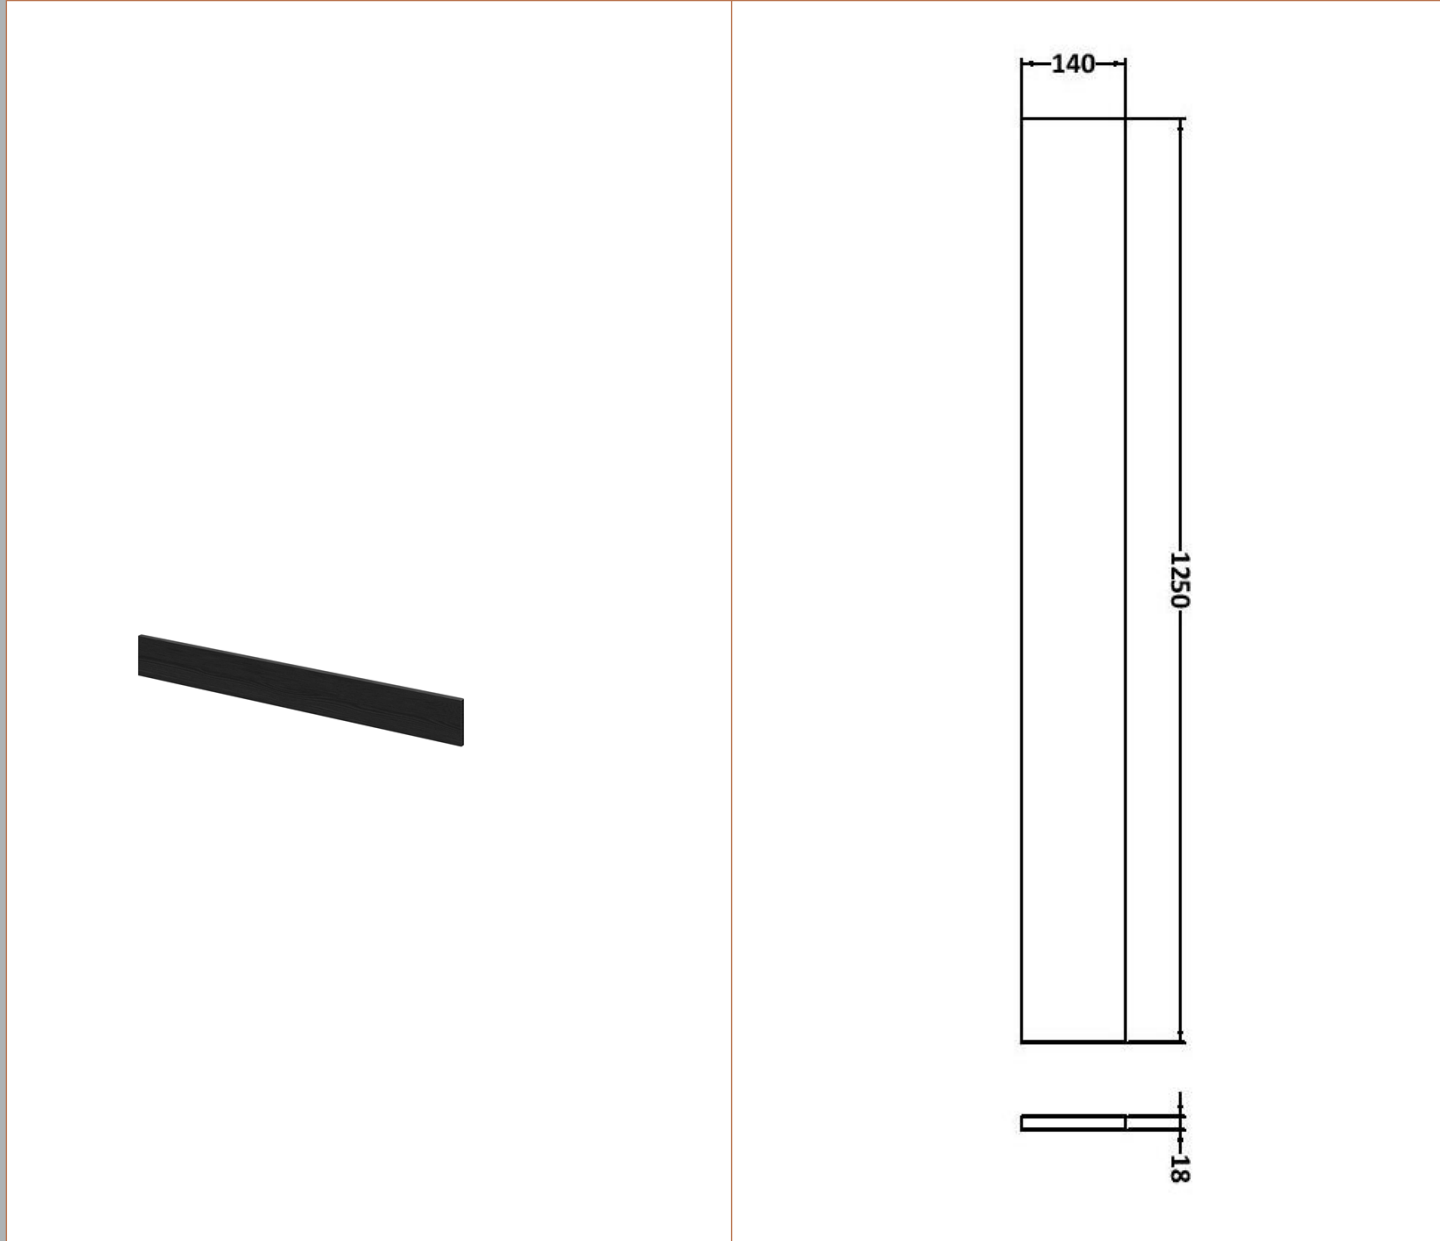

Sales Code: OFF681

Description: 300 Base Unit (255mm Deep)

Product Dimensions

Height (mm):	864
Width (mm):	300
Depth (mm):	255
Nett Weight (kg):	11

Packaging Dimensions

Height (mm):	290
Width (mm):	325
Depth (mm):	875
Gross Weight (kg):	11.5

Packaging Data

Box Colour:	Brown Cardboard Box
Box Qty:	1
Label Size:	100 x 50
Label Colour:	White Label
Label Qty:	2

Outer Box Dimensions (If Applicable)

Height (mm):	
Width (mm):	
Depth (mm):	
Gross Weight (kg):	
Barcode:	5055275817049

Sales Code: OFF691

Description: 1.25M Continuous Plinth (1250X140x18mm)

Product Dimensions

Height (mm):	1250
Width (mm):	145
Depth (mm):	18
Nett Weight (kg):	2

Packaging Dimensions

Height (mm):	20
Width (mm):	150
Depth (mm):	1260
Gross Weight (kg):	2

Sales Code: PMB415R

Description: 1500 L Shaped Polymarble Basin Rh

Product Dimensions

Height (mm):	135
Width (mm):	1503
Depth (mm):	355
Nett Weight (kg):	21

Packaging Dimensions

Height (mm):	190
Width (mm):	420
Depth (mm):	1570
Gross Weight (kg):	21