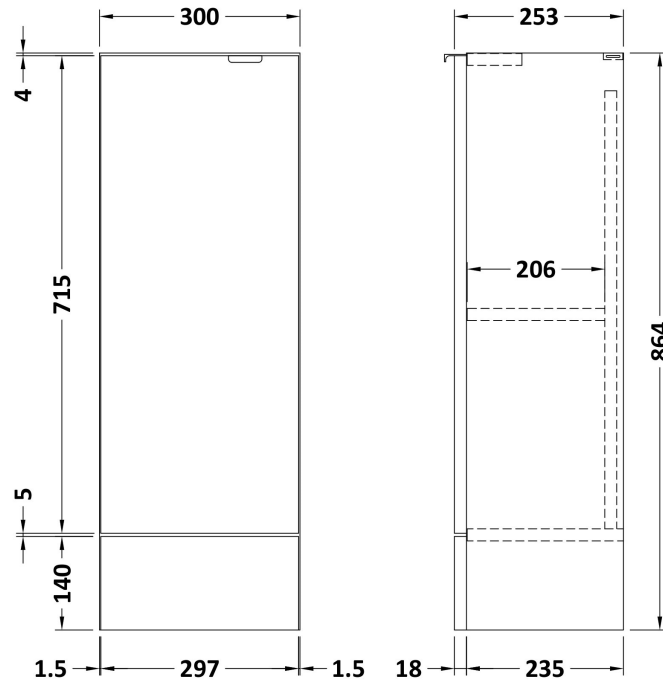

Packaging Dimensions

Height (mm):	375
Width (mm):	620
Depth (mm):	900
Gross Weight (kg):	21

Packaging Data

Box Colour:	Brown Cardboard Box
Box Qty:	1
Label Size:	100 x 50
Label Colour:	White Label
Label Qty:	2

Sales Code: OFF681

Description: 300 Base Unit (255mm Deep)

Product Dimensions

Height (mm):	864
Width (mm):	300
Depth (mm):	255
Nett Weight (kg):	11

Packaging Dimensions

Height (mm):	290
Width (mm):	325
Depth (mm):	875
Gross Weight (kg):	11.5

Packaging Data

Box Colour:	Brown Cardboard Box
Box Qty:	1
Label Size:	100 x 50
Label Colour:	White Label
Label Qty:	2

Outer Box Dimensions (If Applicable)

Height (mm):	
Width (mm):	
Depth (mm):	
Gross Weight (kg):	
Barcode:	5055275817049

Sales Code: OFF691

Description: 1.25M Continuous Plinth (1250X140x18mm)

Product Dimensions

Height (mm):	1250
Width (mm):	145
Depth (mm):	18
Nett Weight (kg):	2

Packaging Dimensions

Height (mm):	20
Width (mm):	150
Depth (mm):	1260
Gross Weight (kg):	2