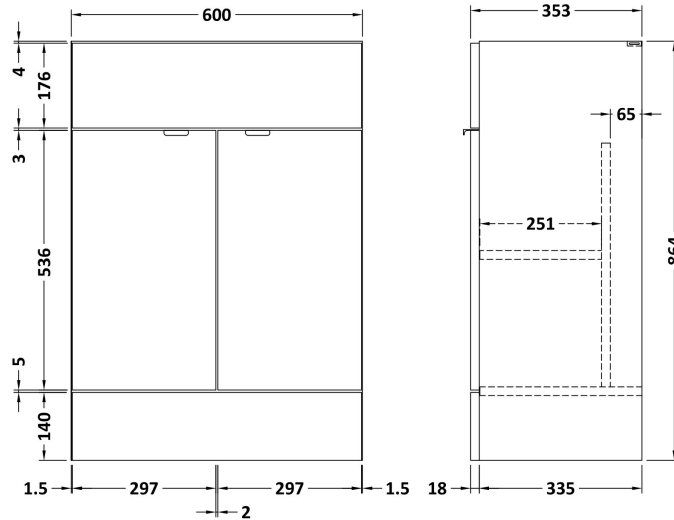

Sales Code: CBI618

Description: 1500mm Combination - Fd Option 3 - Rh

Packaging Details

Barcode: 5055275888049

Sales Code: OFF608

Description: 600 Vanity Unit (355mm Deep)

Product Dimensions

Height (mm):	864
Width (mm):	600
Depth (mm):	355
Nett Weight (kg):	20.5

Packaging Dimensions

Height (mm):	375
Width (mm):	620
Depth (mm):	900
Gross Weight (kg):	21

Packaging Data

Box Colour:	Brown Cardboard Box
Box Qty:	1
Label Size:	100 x 50
Label Colour:	White Label
Label Qty:	2

Sales Code: OFF681

Description: 300 Base Unit (255mm Deep)

Product Dimensions

Height (mm):	864
Width (mm):	300
Depth (mm):	255
Nett Weight (kg):	11

Packaging Dimensions

Height (mm):	290
Width (mm):	325
Depth (mm):	875
Gross Weight (kg):	11.5

Sales Code: PMB415R

Description: 1500 L Shaped Polymarble Basin Rh

Product Dimensions

Height (mm):	135
Width (mm):	1503
Depth (mm):	355
Nett Weight (kg):	21

Packaging Dimensions

Height (mm):	190
Width (mm):	420
Depth (mm):	1570
Gross Weight (kg):	21