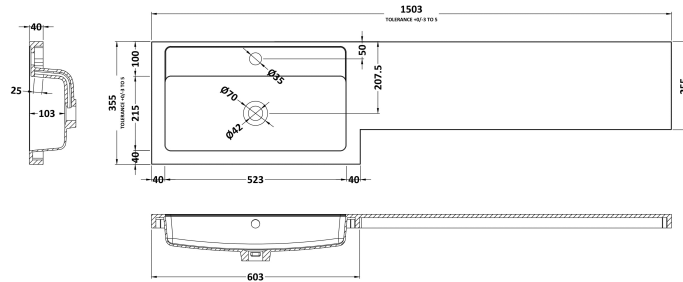

Sales Code: OFF681

Description: 300 Base Unit (255mm Deep)

Product Dimensions

Height (mm):	864
Width (mm):	300
Depth (mm):	255
Nett Weight (kg):	11

Packaging Dimensions

Height (mm):	290
Width (mm):	325
Depth (mm):	875
Gross Weight (kg):	11.5

Sales Code: OFF691

Description: 1.25M Continuous Plinth (1250X140x18mm)

Product Dimensions

Height (mm):	1250
Width (mm):	145
Depth (mm):	18
Nett Weight (kg):	2

Packaging Dimensions

Height (mm):	20
Width (mm):	150
Depth (mm):	1260
Gross Weight (kg):	2

Packaging Data

Box Colour:	Brown Cardboard Box
Box Qty:	1
Label Size:	100 x 50
Label Colour:	White Label
Label Qty:	2

Outer Box Dimensions (If Applicable)

Height (mm):	
Width (mm):	
Depth (mm):	
Gross Weight (kg):	
Barcode:	5055275828403

Sales Code: PMB415R

Description: 1500 L Shaped Polymarble Basin Rh

Product Dimensions

Height (mm):	135
Width (mm):	1503
Depth (mm):	355
Nett Weight (kg):	21

Packaging Dimensions

Height (mm):	190
Width (mm):	420
Depth (mm):	1570
Gross Weight (kg):	21