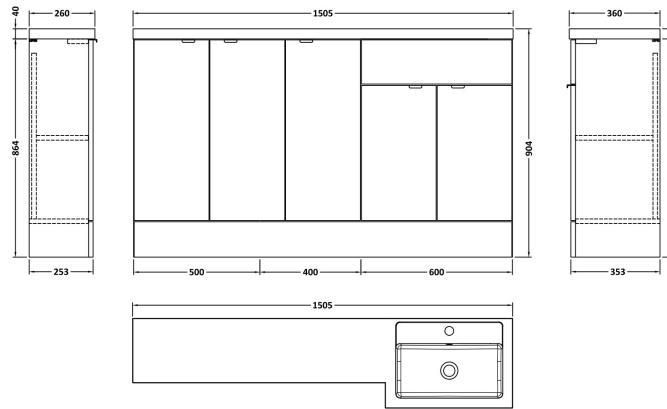

Sales Code: CBI618

Description: 1500mm Combination - Fd Option 3 - Rh

Packaging Details

Barcode: 5055275888049

Sales Code: OFF608

Description: 600 Vanity Unit (355mm Deep)

Product Dimensions

Height (mm):	864
Width (mm):	600
Depth (mm):	355
Nett Weight (kg):	20.5

Packaging Dimensions

Height (mm):	375
Width (mm):	620
Depth (mm):	900
Gross Weight (kg):	21

Packaging Data

Box Colour:	Brown Cardboard Box
Box Qty:	1
Label Size:	100 x 50
Label Colour:	White Label
Label Qty:	2

Sales Code: OFF681

Description: 300 Base Unit (255mm Deep)

Product Dimensions

Height (mm):	864
Width (mm):	300
Depth (mm):	255
Nett Weight (kg):	11

Packaging Dimensions

Height (mm):	290
Width (mm):	325
Depth (mm):	875
Gross Weight (kg):	11.5

Sales Code: PMB415R

Description: 1500 L Shaped Polymarble Basin Rh

Product Dimensions

Height (mm):	135
Width (mm):	1503
Depth (mm):	355
Nett Weight (kg):	21

Packaging Dimensions

Height (mm):	190
Width (mm):	420
Depth (mm):	1570
Gross Weight (kg):	21