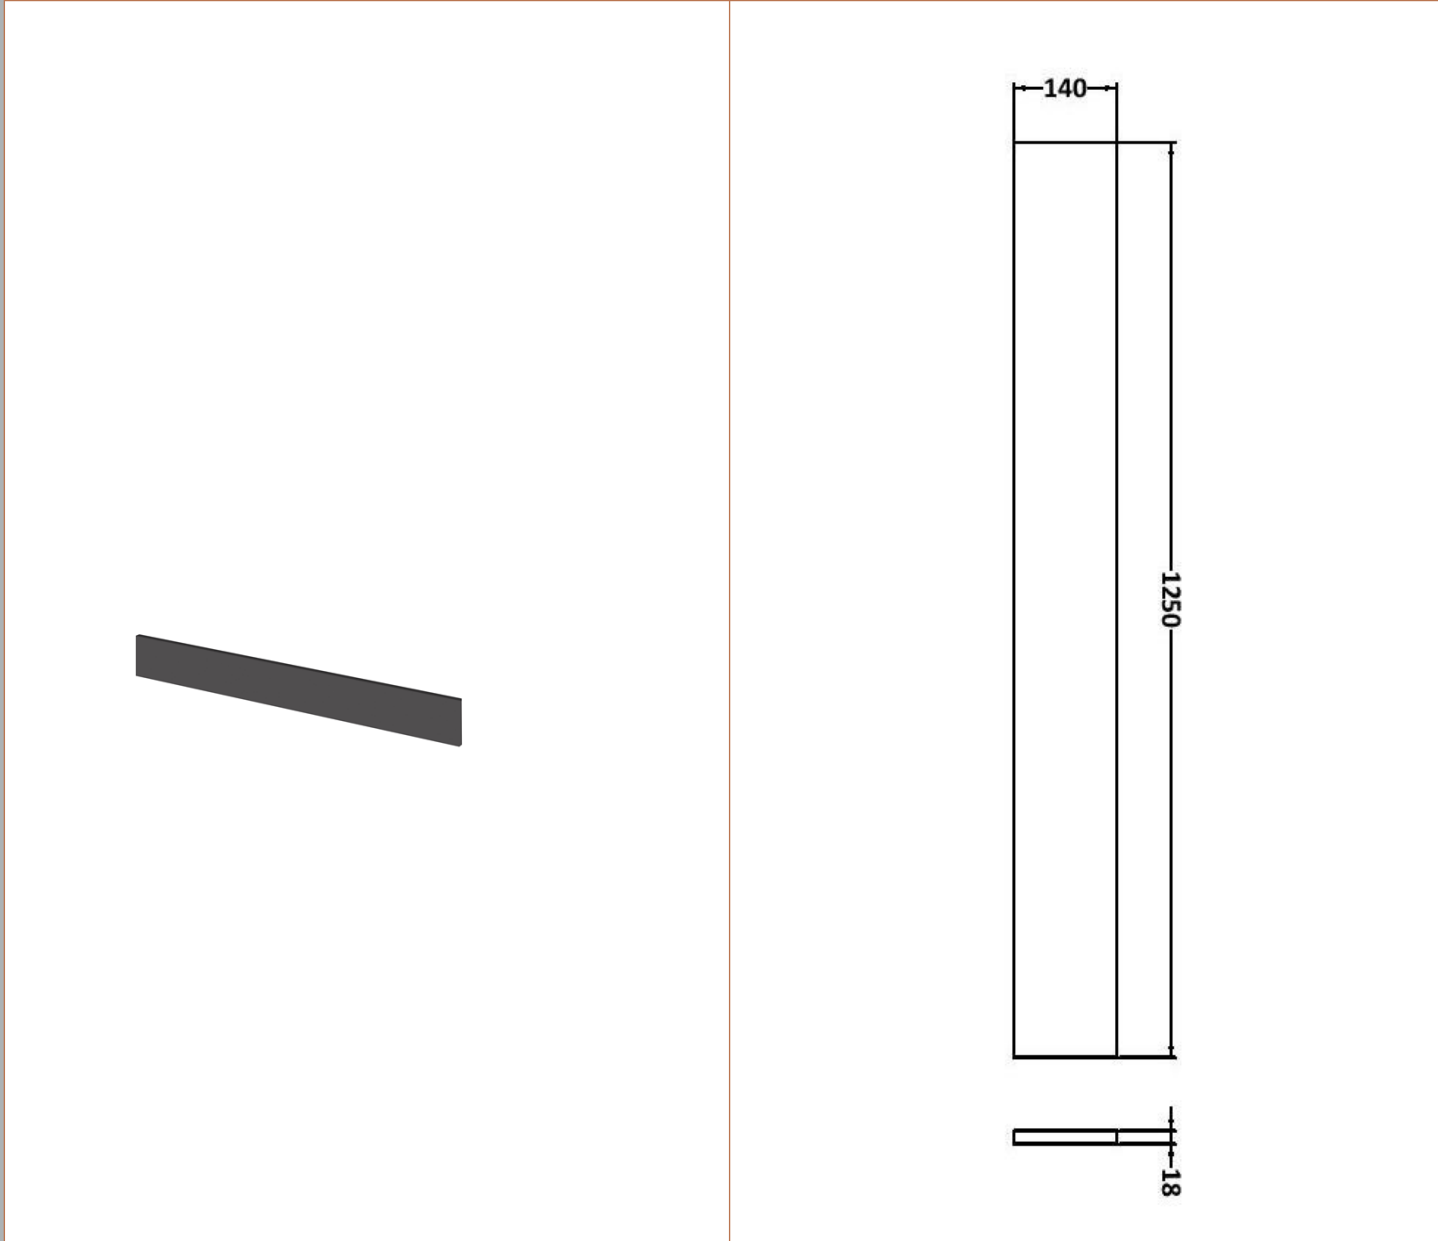

Sales Code: OFF981

Description: 300 Base Unit (255mm Deep)

Product Dimensions

Height (mm):	864
Width (mm):	300
Depth (mm):	255
Nett Weight (kg):	11

Packaging Dimensions

Height (mm):	900
Width (mm):	325
Depth (mm):	290
Gross Weight (kg):	11.5

Packaging Data

Box Colour:	Brown Cardboard Box
Box Qty:	1
Label Size:	100 x 50
Label Colour:	White Label
Label Qty:	2

Outer Box Dimensions (If Applicable)

Height (mm):	
Width (mm):	
Depth (mm):	
Gross Weight (kg):	
Barcode:	5055275873281

Sales Code: OFF991

Description: 1.25M Continuous Plinth (1250X140x18mm)

Product Dimensions

Height (mm):	1250
Width (mm):	145
Depth (mm):	18
Nett Weight (kg):	2

Packaging Dimensions

Height (mm):	20
Width (mm):	150
Depth (mm):	1260
Gross Weight (kg):	2

Sales Code: PMB415R

Description: 1500 L Shaped Polymarble Basin Rh

Product Dimensions

Height (mm):	135
Width (mm):	1503
Depth (mm):	355
Nett Weight (kg):	21

Packaging Dimensions

Height (mm):	190
Width (mm):	420
Depth (mm):	1570
Gross Weight (kg):	21