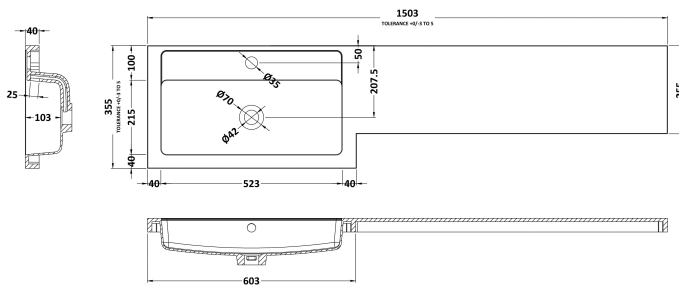

Packaging Data

Box Colour:	Brown Cardboard Box
Box Qty:	1
Label Size:	100 x 50
Label Colour:	White Label
Label Qty:	2

Outer Box Dimensions (If Applicable)

Height (mm):	
Width (mm):	
Depth (mm):	
Gross Weight (kg):	
Barcode:	5055275873281

Sales Code: OFF991

Description: 1.25M Continuous Plinth (1250X140x18mm)

Product Dimensions

Height (mm):	1250
Width (mm):	145
Depth (mm):	18
Nett Weight (kg):	2

Packaging Dimensions

Height (mm):	20
Width (mm):	150
Depth (mm):	1260
Gross Weight (kg):	2

Packaging Data

Box Colour:	Brown Cardboard Box
Box Qty:	1
Label Size:	100 x 50
Label Colour:	White Label
Label Qty:	2

Outer Box Dimensions (If Applicable)

Height (mm):	
Width (mm):	
Depth (mm):	
Gross Weight (kg):	
Barcode:	5055275873724

Sales Code: PMB415R

Description: 1500 L Shaped Polymarble Basin Rh

Product Dimensions

Height (mm):	135
Width (mm):	1503
Depth (mm):	355
Nett Weight (kg):	21

Packaging Dimensions

Height (mm):	190
Width (mm):	420
Depth (mm):	1570
Gross Weight (kg):	21