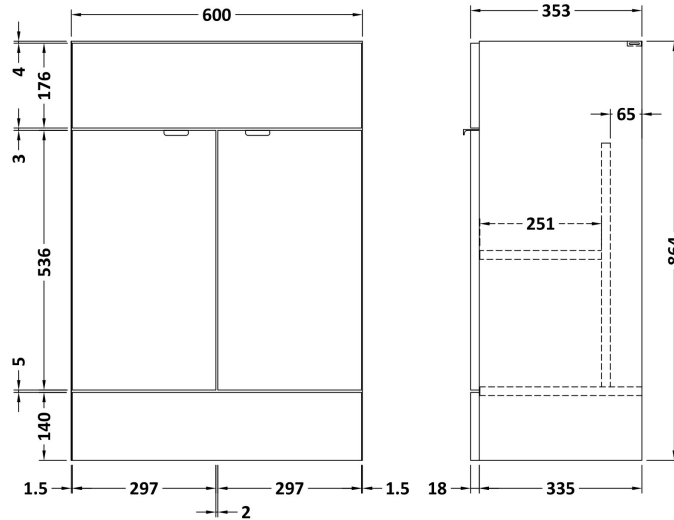

Sales Code: CBI918

Description: 1500mm Combination - Fd Option 3 - Rh

Packaging Details

Barcode: 5055275894422

Sales Code: OFF908

Description: 600 Vanity Unit (355mm Deep)

Product Dimensions

Height (mm):	864
Width (mm):	600
Depth (mm):	355
Nett Weight (kg):	20.5

Packaging Dimensions

Height (mm):	375
Width (mm):	625
Depth (mm):	900
Gross Weight (kg):	21

Packaging Data

Box Colour:	Brown Cardboard Box
Box Qty:	1
Label Size:	100 x 50
Label Colour:	White Label
Label Qty:	2

Sales Code: OFF981

Description: 300 Base Unit (255mm Deep)

Product Dimensions

Height (mm):	864
Width (mm):	300
Depth (mm):	255
Nett Weight (kg):	11

Packaging Dimensions

Height (mm):	900
Width (mm):	325
Depth (mm):	290
Gross Weight (kg):	11.5

Sales Code: PMB415R

Description: 1500 L Shaped Polymarble Basin Rh

Product Dimensions

Height (mm):	135
Width (mm):	1503
Depth (mm):	355
Nett Weight (kg):	21

Packaging Dimensions

Height (mm):	190
Width (mm):	420
Depth (mm):	1570
Gross Weight (kg):	21