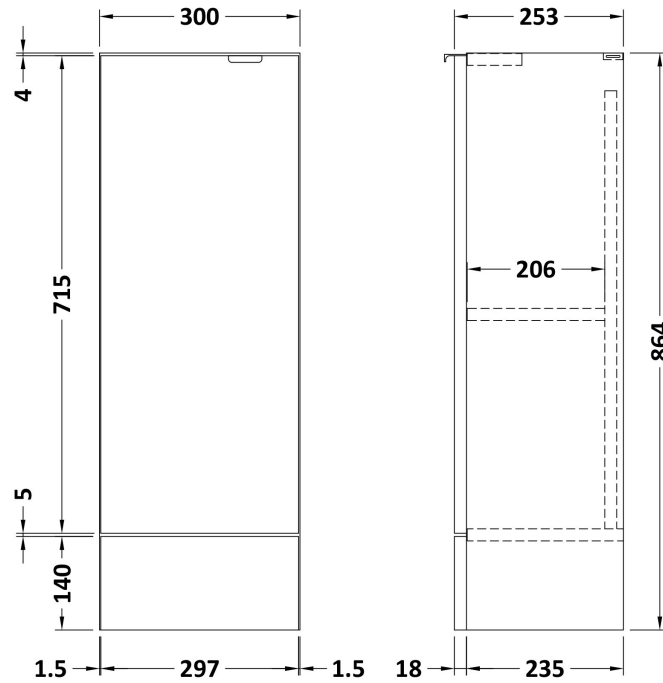

Packaging Dimensions

Height (mm):	375
Width (mm):	625
Depth (mm):	900
Gross Weight (kg):	21

Packaging Data

Box Colour:	Brown Cardboard Box
Box Qty:	1
Label Size:	100 x 50
Label Colour:	White Label
Label Qty:	2

Sales Code: OFF981

Description: 300 Base Unit (255mm Deep)

Product Dimensions

Height (mm):	864
Width (mm):	300
Depth (mm):	255
Nett Weight (kg):	11

Packaging Dimensions

Height (mm):	900
Width (mm):	325
Depth (mm):	290
Gross Weight (kg):	11.5

Packaging Data

Box Colour:	Brown Cardboard Box
Box Qty:	1
Label Size:	100 x 50
Label Colour:	White Label
Label Qty:	2

Outer Box Dimensions (If Applicable)

Height (mm):	
Width (mm):	
Depth (mm):	
Gross Weight (kg):	
Barcode:	5055275873281

Sales Code: OFF991

Description: 1.25M Continuous Plinth (1250X140x18mm)

Product Dimensions

Height (mm):	1250
Width (mm):	145
Depth (mm):	18
Nett Weight (kg):	2

Packaging Dimensions

Height (mm):	20
Width (mm):	150
Depth (mm):	1260
Gross Weight (kg):	2