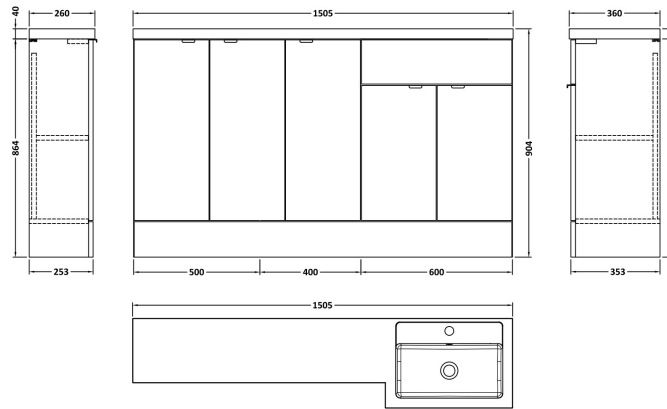

Sales Code: CBI918

Description: 1500mm Combination - Fd Option 3 - Rh

Packaging Details

Barcode: 5055275894422

Sales Code: OFF908

Description: 600 Vanity Unit (355mm Deep)

Product Dimensions

Height (mm):	864
Width (mm):	600
Depth (mm):	355
Nett Weight (kg):	20.5

Packaging Dimensions

Height (mm):	375
Width (mm):	625
Depth (mm):	900
Gross Weight (kg):	21

Packaging Data

Box Colour:	Brown Cardboard Box
Box Qty:	1
Label Size:	100 x 50
Label Colour:	White Label
Label Qty:	2

Sales Code: OFF981

Description: 300 Base Unit (255mm Deep)

Product Dimensions

Height (mm):	864
Width (mm):	300
Depth (mm):	255
Nett Weight (kg):	11

Packaging Dimensions

Height (mm):	900
Width (mm):	325
Depth (mm):	290
Gross Weight (kg):	11.5

Sales Code: PMB415R

Description: 1500 L Shaped Polymarble Basin Rh

Product Dimensions

Height (mm):	135
Width (mm):	1503
Depth (mm):	355
Nett Weight (kg):	21

Packaging Dimensions

Height (mm):	190
Width (mm):	420
Depth (mm):	1570
Gross Weight (kg):	21