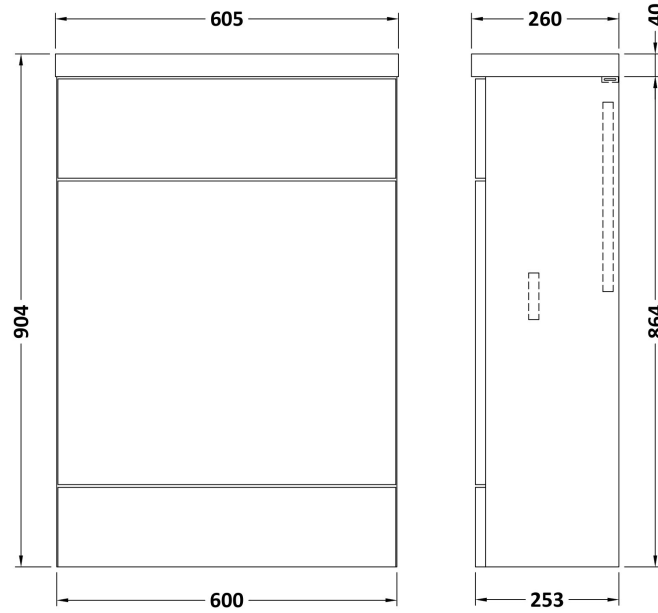

Sales Code: CBI519

Description: 600mm Compact Wc Unit & Polymarble Top

Packaging Details

Barcode: 5055275887776

Sales Code: OFF547

Description: 600 Wc Unit (255mm Deep)

Product Dimensions

Height (mm):	864
Width (mm):	600
Depth (mm):	255
Nett Weight (kg):	14

Packaging Dimensions

Height (mm):	290
Width (mm):	625
Depth (mm):	875
Gross Weight (kg):	14.5

Packaging Data

Box Colour:	Brown Cardboard Box
Box Qty:	1
Label Size:	100 x 50
Label Colour:	White Label
Label Qty:	2

Sales Code: PMB443

Description: 600 Wc Unit Top 600X255

Product Dimensions

Height (mm):	40
Width (mm):	603
Depth (mm):	255
Nett Weight (kg):	6.5

Packaging Dimensions

Height (mm):	90
Width (mm):	335
Depth (mm):	670
Gross Weight (kg):	6.5

Packaging Data

Box Colour:	Brown Cardboard Box - Printed
Box Qty:	1
Label Size:	100 x 50
Label Colour:	White Label
Label Qty:	2

Outer Box Dimensions (If Applicable)

Height (mm):	
Width (mm):	
Depth (mm):	
Gross Weight (kg):	
Barcode:	5055275812402