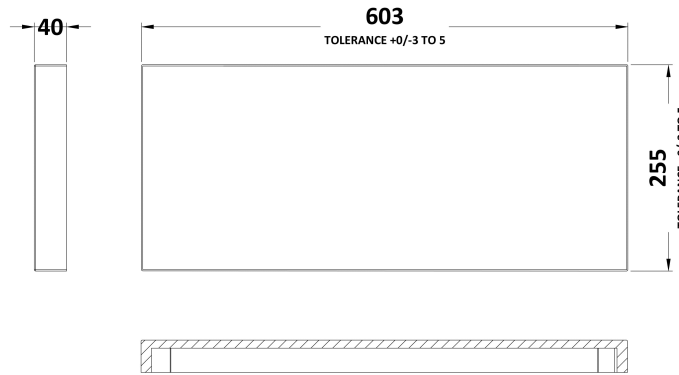

Sales Code: CBI519

Description: 600mm Compact Wc Unit & Polymarble Top

Packaging Details

Barcode: 5055275887776

Sales Code: OFF547

Description: 600 Wc Unit (255mm Deep)

Product Dimensions

Height (mm):	864
Width (mm):	600
Depth (mm):	255
Nett Weight (kg):	14

Packaging Dimensions

Height (mm):	290
Width (mm):	625
Depth (mm):	875
Gross Weight (kg):	14.5

Packaging Data

Box Colour:	Brown Cardboard Box
Box Qty:	1
Label Size:	100 x 50
Label Colour:	White Label
Label Qty:	2

Sales Code: PMB443

Description: 600 Wc Unit Top 600X255

Product Dimensions

Height (mm):	40
Width (mm):	603
Depth (mm):	255
Nett Weight (kg):	6.5

Packaging Dimensions

Height (mm):	90
Width (mm):	335
Depth (mm):	670
Gross Weight (kg):	6.5

Packaging Data

Box Colour:	Brown Cardboard Box - Printed
Box Qty:	1
Label Size:	100 x 50
Label Colour:	White Label
Label Qty:	2

Outer Box Dimensions (If Applicable)

Height (mm):	
Width (mm):	
Depth (mm):	
Gross Weight (kg):	
Barcode:	5055275812402