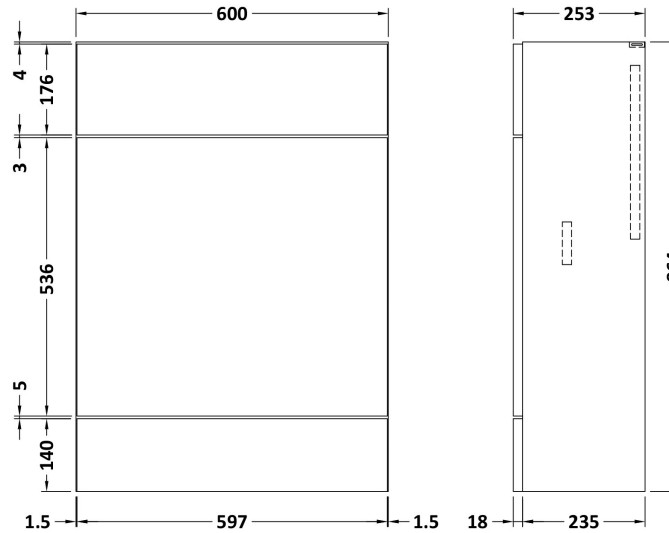

Sales Code: CBI519

Description: 600mm Compact Wc Unit & Polymarble Top

Packaging Details

Barcode: 5055275887776

Sales Code: OFF547

Description: 600 Wc Unit (255mm Deep)

Product Dimensions

Height (mm):	864
Width (mm):	600
Depth (mm):	255
Nett Weight (kg):	14

Packaging Dimensions

Height (mm):	290
Width (mm):	625
Depth (mm):	875
Gross Weight (kg):	14.5

Packaging Data

Box Colour:	Brown Cardboard Box
Box Qty:	1
Label Size:	100 x 50
Label Colour:	White Label
Label Qty:	2

Sales Code: PMB443

Description: 600 Wc Unit Top 600X255

Product Dimensions

Height (mm):	40
Width (mm):	603
Depth (mm):	255
Nett Weight (kg):	6.5

Packaging Dimensions

Height (mm):	90
Width (mm):	335
Depth (mm):	670
Gross Weight (kg):	6.5

Packaging Data

Box Colour:	Brown Cardboard Box - Printed
Box Qty:	1
Label Size:	100 x 50
Label Colour:	White Label
Label Qty:	2

Outer Box Dimensions (If Applicable)

Height (mm):	
Width (mm):	
Depth (mm):	
Gross Weight (kg):	
Barcode:	5055275812402