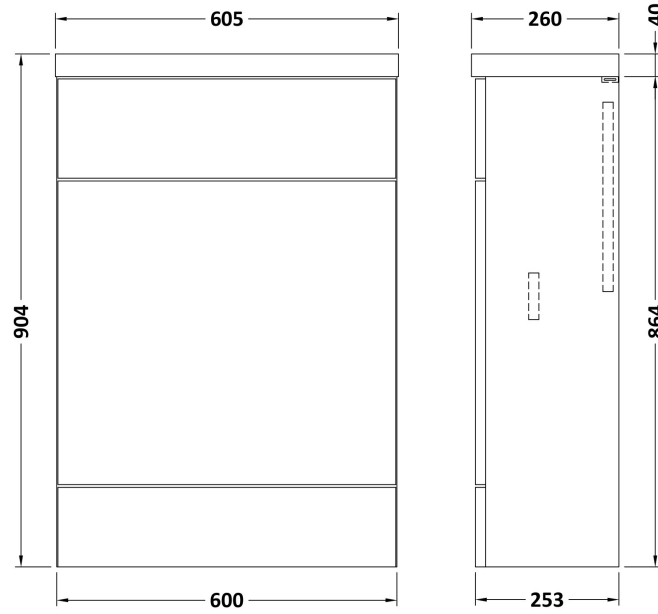

Sales Code: CBI619

Description: 600mm Compact Wc Unit & Polymarble Top

Packaging Details

Barcode: 5055275888056