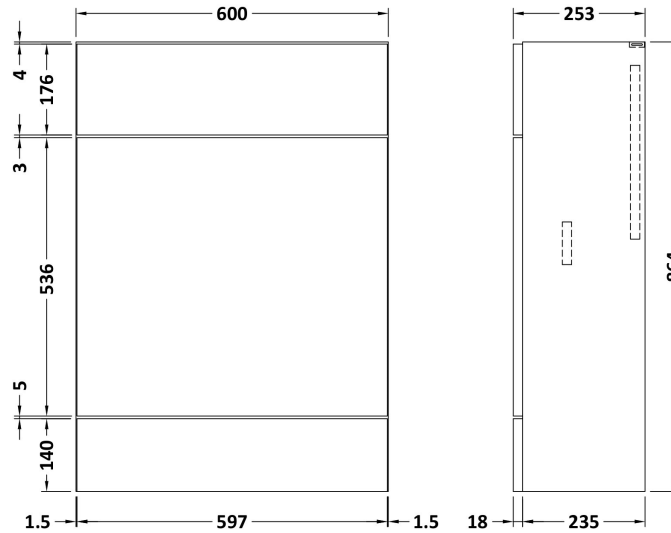

### Product Dimensions

Height (mm):	864
Width (mm):	600
Depth (mm):	255
Nett Weight (kg):	14

### Packaging Dimensions

Height (mm):	290
Width (mm):	625
Depth (mm):	875
Gross Weight (kg):	14.5

### Outer Box Dimensions (If Applicable)

Height (mm):	
Width (mm):	
Depth (mm):	
Gross Weight (kg):	
Barcode:	5055275816899

Sales Code: PMB443

Description: 600 Wc Unit Top 600X255

**Product Dimensions**

Height (mm):	40
Width (mm):	603
Depth (mm):	255
Nett Weight (kg):	6.5

**Packaging Dimensions**

Height (mm):	90
Width (mm):	335
Depth (mm):	670
Gross Weight (kg):	6.5