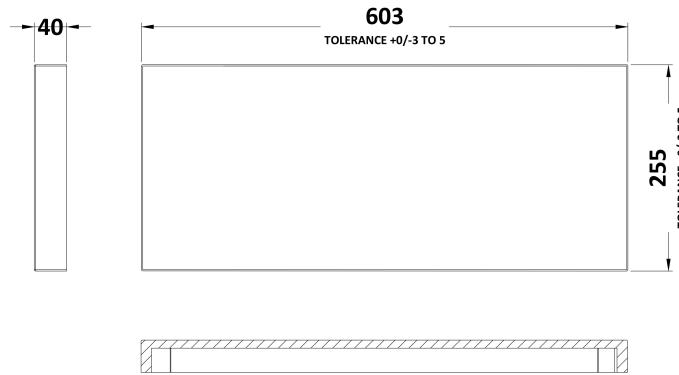

### Product Dimensions

Height (mm):	864
Width (mm):	600
Depth (mm):	255
Nett Weight (kg):	14

### Packaging Dimensions

Height (mm):	290
Width (mm):	625
Depth (mm):	875
Gross Weight (kg):	14.5

### Outer Box Dimensions (If Applicable)

Height (mm):	
Width (mm):	
Depth (mm):	
Gross Weight (kg):	
Barcode:	5055275816899

Sales Code: PMB443

Description: 600 Wc Unit Top 600X255

**Product Dimensions**

Height (mm):	40
Width (mm):	603
Depth (mm):	255
Nett Weight (kg):	6.5

**Packaging Dimensions**

Height (mm):	90
Width (mm):	335
Depth (mm):	670
Gross Weight (kg):	6.5