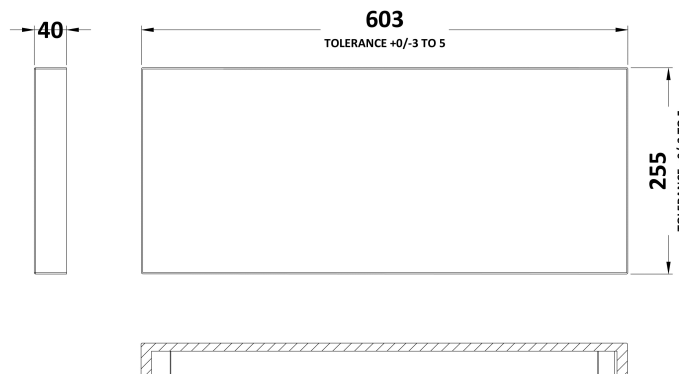

Sales Code: CBI919

Description: 600mm Compact Wc Unit & Polymarble Top

Packaging Details

Barcode: 5055275894439

Sales Code: OFF947

Description: 600 Wc Unit (255mm Deep)

Product Dimensions

Height (mm):	864
Width (mm):	600
Depth (mm):	255
Nett Weight (kg):	14

Packaging Dimensions

Height (mm):	290
Width (mm):	625
Depth (mm):	900
Gross Weight (kg):	14.5

Packaging Data

Box Colour:	Brown Cardboard Box
Box Qty:	1
Label Size:	100 x 50
Label Colour:	White Label
Label Qty:	2

Sales Code: PMB443

Description: 600 Wc Unit Top 600X255

Product Dimensions

Height (mm):	40
Width (mm):	603
Depth (mm):	255
Nett Weight (kg):	6.5

Packaging Dimensions

Height (mm):	90
Width (mm):	335
Depth (mm):	670
Gross Weight (kg):	6.5

Packaging Data

Box Colour:	Brown Cardboard Box - Printed
Box Qty:	1
Label Size:	100 x 50
Label Colour:	White Label
Label Qty:	2

Outer Box Dimensions (If Applicable)

Height (mm):	
Width (mm):	
Depth (mm):	
Gross Weight (kg):	
Barcode:	5055275812402