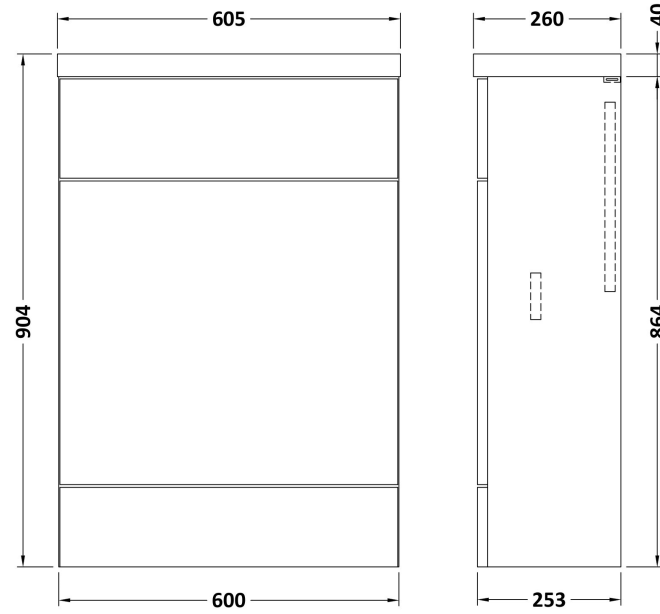

Sales Code: CBI919

Description: 600mm Compact Wc Unit & Polymarble Top

Packaging Details

Barcode: 5055275894439

Sales Code: OFF947

Description: 600 Wc Unit (255mm Deep)

Product Dimensions

Height (mm):	864
Width (mm):	600
Depth (mm):	255
Nett Weight (kg):	14

Packaging Dimensions

Height (mm):	290
Width (mm):	625
Depth (mm):	900
Gross Weight (kg):	14.5

Packaging Data

Box Colour:	Brown Cardboard Box
Box Qty:	1
Label Size:	100 x 50
Label Colour:	White Label
Label Qty:	2

Sales Code: PMB443

Description: 600 Wc Unit Top 600X255

Product Dimensions

Height (mm):	40
Width (mm):	603
Depth (mm):	255
Nett Weight (kg):	6.5

Packaging Dimensions

Height (mm):	90
Width (mm):	335
Depth (mm):	670
Gross Weight (kg):	6.5

Packaging Data

Box Colour:	Brown Cardboard Box - Printed
Box Qty:	1
Label Size:	100 x 50
Label Colour:	White Label
Label Qty:	2

Outer Box Dimensions (If Applicable)

Height (mm):	
Width (mm):	
Depth (mm):	
Gross Weight (kg):	
Barcode:	5055275812402