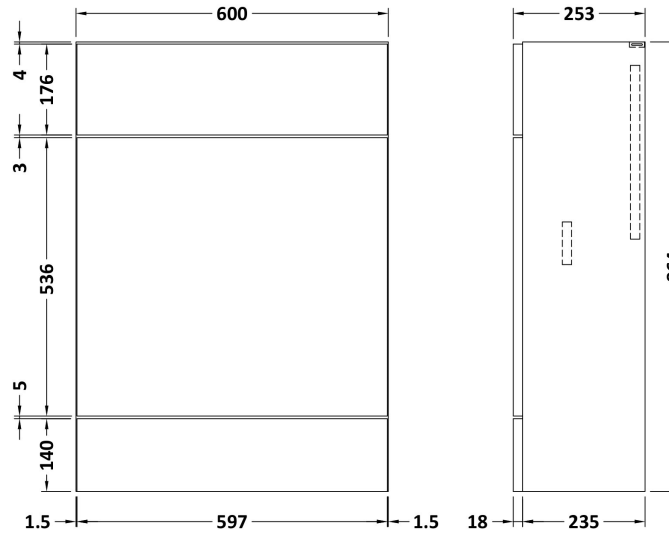

Sales Code: CBI919

Description: 600mm Compact Wc Unit & Polymarble Top

Packaging Details

Barcode: 5055275894439

Sales Code: OFF947

Description: 600 Wc Unit (255mm Deep)

Product Dimensions

Height (mm):	864
Width (mm):	600
Depth (mm):	255
Nett Weight (kg):	14

Packaging Dimensions

Height (mm):	290
Width (mm):	625
Depth (mm):	900
Gross Weight (kg):	14.5

Packaging Data

Box Colour:	Brown Cardboard Box
Box Qty:	1
Label Size:	100 x 50
Label Colour:	White Label
Label Qty:	2

Sales Code: PMB443

Description: 600 Wc Unit Top 600X255

Product Dimensions

Height (mm):	40
Width (mm):	603
Depth (mm):	255
Nett Weight (kg):	6.5

Packaging Dimensions

Height (mm):	90
Width (mm):	335
Depth (mm):	670
Gross Weight (kg):	6.5

Packaging Data

Box Colour:	Brown Cardboard Box - Printed
Box Qty:	1
Label Size:	100 x 50
Label Colour:	White Label
Label Qty:	2

Outer Box Dimensions (If Applicable)

Height (mm):	
Width (mm):	
Depth (mm):	
Gross Weight (kg):	
Barcode:	5055275812402