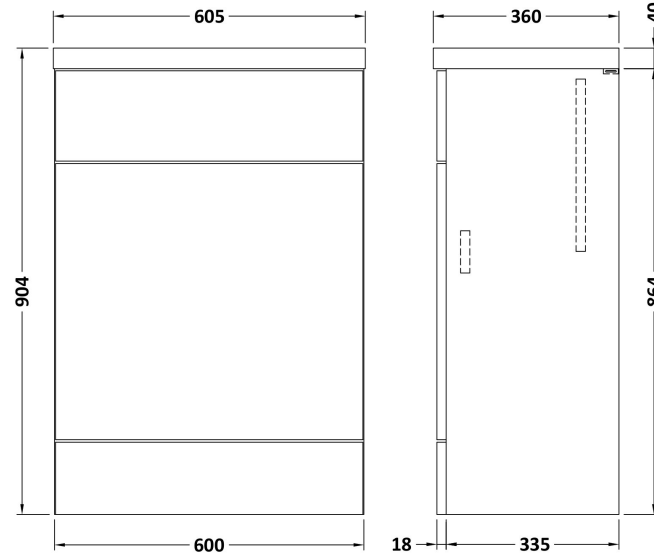

Sales Code: CBI920

Description: 600mm Fd Wc Unit & Polymarble Top

Packaging Details

Barcode: 5055275894446

Sales Code: OFF948

Description: 600 Wc Unit (355mm Deep)

Product Dimensions

Height (mm):	864
Width (mm):	600
Depth (mm):	355
Nett Weight (kg):	15.5

Packaging Dimensions

Height (mm):	375
Width (mm):	625
Depth (mm):	900
Gross Weight (kg):	16

Packaging Data

Box Colour:	Brown Cardboard Box
Box Qty:	1
Label Size:	100 x 50
Label Colour:	White Label
Label Qty:	2

Sales Code: PMB453

Description: 600 Wc Unit Top 600X355

Product Dimensions

Height (mm):	40
Width (mm):	603
Depth (mm):	355
Nett Weight (kg):	8

Packaging Dimensions

Height (mm):	90
Width (mm):	420
Depth (mm):	670
Gross Weight (kg):	8

Packaging Data

Box Colour:	Brown Cardboard Box - Printed
Box Qty:	1
Label Size:	100 x 50
Label Colour:	White Label
Label Qty:	2

Outer Box Dimensions (If Applicable)

Height (mm):	
Width (mm):	
Depth (mm):	
Gross Weight (kg):	
Barcode:	5055275812426