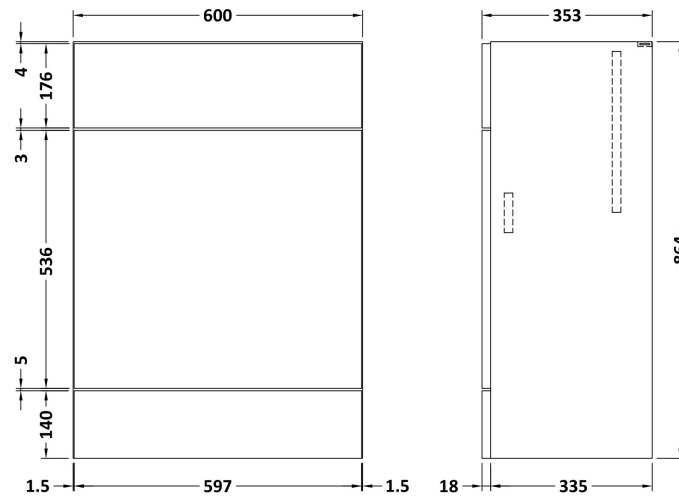

Sales Code: CBI920

Description: 600mm Fd Wc Unit & Polymarble Top

Packaging Details

Barcode: 5055275894446

Sales Code: OFF948

Description: 600 Wc Unit (355mm Deep)

Product Dimensions

Height (mm):	864
Width (mm):	600
Depth (mm):	355
Nett Weight (kg):	15.5

Packaging Dimensions

Height (mm):	375
Width (mm):	625
Depth (mm):	900
Gross Weight (kg):	16

Packaging Data

Box Colour:	Brown Cardboard Box
Box Qty:	1
Label Size:	100 x 50
Label Colour:	White Label
Label Qty:	2

Sales Code: PMB453

Description: 600 Wc Unit Top 600X355

Product Dimensions

Height (mm):	40
Width (mm):	603
Depth (mm):	355
Nett Weight (kg):	8

Packaging Dimensions

Height (mm):	90
Width (mm):	420
Depth (mm):	670
Gross Weight (kg):	8

Packaging Data

Box Colour:	Brown Cardboard Box - Printed
Box Qty:	1
Label Size:	100 x 50
Label Colour:	White Label
Label Qty:	2

Outer Box Dimensions (If Applicable)

Height (mm):	
Width (mm):	
Depth (mm):	
Gross Weight (kg):	
Barcode:	5055275812426