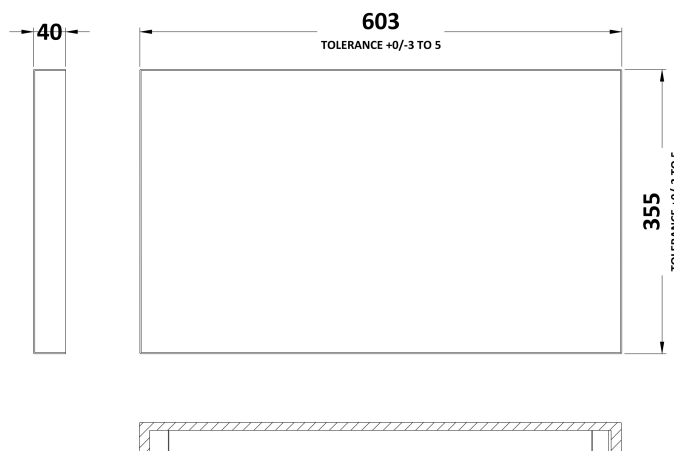

Sales Code: CBI920

Description: 600mm Fd Wc Unit & Polymarble Top

Packaging Details

Barcode: 5055275894446

Sales Code: OFF948

Description: 600 Wc Unit (355mm Deep)

Product Dimensions

Height (mm):	864
Width (mm):	600
Depth (mm):	355
Nett Weight (kg):	15.5

Packaging Dimensions

Height (mm):	375
Width (mm):	625
Depth (mm):	900
Gross Weight (kg):	16

Packaging Data

Box Colour:	Brown Cardboard Box
Box Qty:	1
Label Size:	100 x 50
Label Colour:	White Label
Label Qty:	2

Sales Code: PMB453

Description: 600 Wc Unit Top 600X355

Product Dimensions

Height (mm):	40
Width (mm):	603
Depth (mm):	355
Nett Weight (kg):	8

Packaging Dimensions

Height (mm):	90
Width (mm):	420
Depth (mm):	670
Gross Weight (kg):	8

Packaging Data

Box Colour:	Brown Cardboard Box - Printed
Box Qty:	1
Label Size:	100 x 50
Label Colour:	White Label
Label Qty:	2

Outer Box Dimensions (If Applicable)

Height (mm):	
Width (mm):	
Depth (mm):	
Gross Weight (kg):	
Barcode:	5055275812426