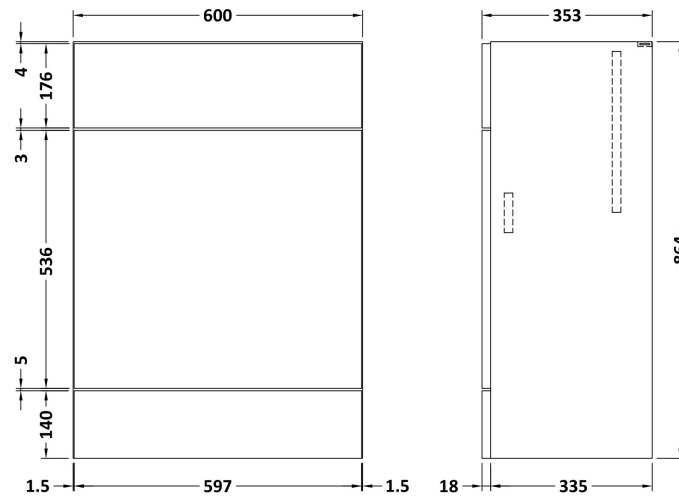

Sales Code: CBI120

Description: 600mm Fd Wc Unit & Polymarble Top

Packaging Details

Barcode: 5055275887226

Sales Code: OFF148

Description: 600 Wc Unit (355mm Deep)

Product Dimensions

Height (mm):	864
Width (mm):	600
Depth (mm):	355
Nett Weight (kg):	15.5

Packaging Dimensions

Height (mm):	375
Width (mm):	620
Depth (mm):	900
Gross Weight (kg):	16

Packaging Data

Box Colour:	Brown Cardboard Box
Box Qty:	1
Label Size:	100 x 50
Label Colour:	Not Applicable
Label Qty:	0

Sales Code: PMB453

Description: 600 Wc Unit Top 600X355

Product Dimensions

Height (mm):	40
Width (mm):	603
Depth (mm):	355
Nett Weight (kg):	8

Packaging Dimensions

Height (mm):	90
Width (mm):	420
Depth (mm):	670
Gross Weight (kg):	8

Packaging Data

Box Colour:	Brown Cardboard Box - Printed
Box Qty:	1
Label Size:	100 x 50
Label Colour:	White Label
Label Qty:	2

Outer Box Dimensions (If Applicable)

Height (mm):	
Width (mm):	
Depth (mm):	
Gross Weight (kg):	
Barcode:	5055275812426