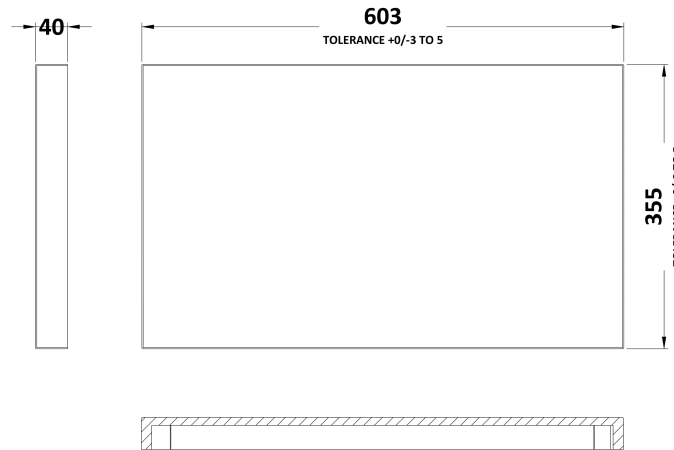

Sales Code: CBI120

Description: 600mm Fd Wc Unit & Polymarble Top

Packaging Details

Barcode: 5055275887226

Sales Code: OFF148

Description: 600 Wc Unit (355mm Deep)

Product Dimensions

Height (mm):	864
Width (mm):	600
Depth (mm):	355
Nett Weight (kg):	15.5

Packaging Dimensions

Height (mm):	375
Width (mm):	620
Depth (mm):	900
Gross Weight (kg):	16

Packaging Data

Box Colour:	Brown Cardboard Box
Box Qty:	1
Label Size:	100 x 50
Label Colour:	Not Applicable
Label Qty:	0

Sales Code: PMB453

Description: 600 Wc Unit Top 600X355

Product Dimensions

Height (mm):	40
Width (mm):	603
Depth (mm):	355
Nett Weight (kg):	8

Packaging Dimensions

Height (mm):	90
Width (mm):	420
Depth (mm):	670
Gross Weight (kg):	8

Packaging Data

Box Colour:	Brown Cardboard Box - Printed
Box Qty:	1
Label Size:	100 x 50
Label Colour:	White Label
Label Qty:	2

Outer Box Dimensions (If Applicable)

Height (mm):	
Width (mm):	
Depth (mm):	
Gross Weight (kg):	
Barcode:	5055275812426