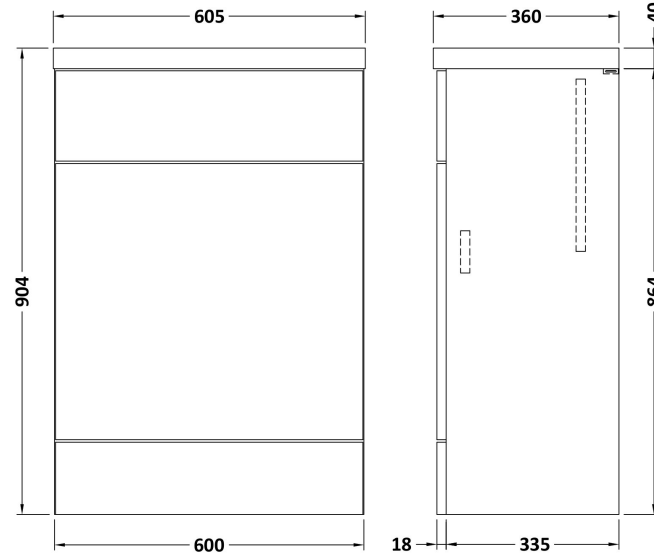

Sales Code: CBI120

Description: 600mm Fd Wc Unit & Polymarble Top

Packaging Details

Barcode: 5055275887226

Sales Code: OFF148

Description: 600 Wc Unit (355mm Deep)

Product Dimensions

Height (mm):	864
Width (mm):	600
Depth (mm):	355
Nett Weight (kg):	15.5

Packaging Dimensions

Height (mm):	375
Width (mm):	620
Depth (mm):	900
Gross Weight (kg):	16

Packaging Data

Box Colour:	Brown Cardboard Box
Box Qty:	1
Label Size:	100 x 50
Label Colour:	Not Applicable
Label Qty:	0

Sales Code: PMB453

Description: 600 Wc Unit Top 600X355

Product Dimensions

Height (mm):	40
Width (mm):	603
Depth (mm):	355
Nett Weight (kg):	8

Packaging Dimensions

Height (mm):	90
Width (mm):	420
Depth (mm):	670
Gross Weight (kg):	8

Packaging Data

Box Colour:	Brown Cardboard Box - Printed
Box Qty:	1
Label Size:	100 x 50
Label Colour:	White Label
Label Qty:	2

Outer Box Dimensions (If Applicable)

Height (mm):	
Width (mm):	
Depth (mm):	
Gross Weight (kg):	
Barcode:	5055275812426