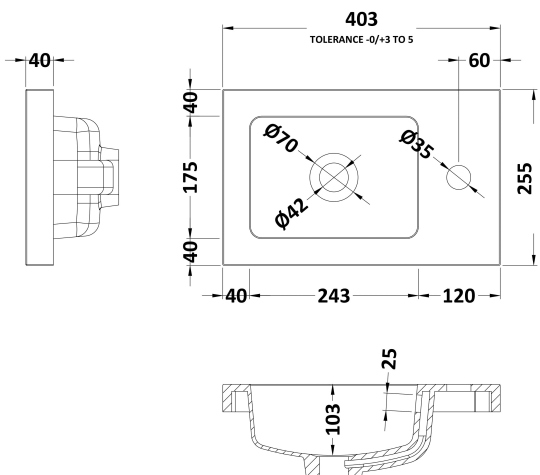

Packaging Dimensions

Height (mm):	290
Width (mm):	325
Depth (mm):	875
Gross Weight (kg):	12.5

Packaging Data

Box Colour:	Brown Cardboard Box
Box Qty:	1
Label Size:	100 x 50
Label Colour:	White Label
Label Qty:	2

Outer Box Dimensions (If Applicable)

Height (mm):	
Width (mm):	
Depth (mm):	
Gross Weight (kg):	
Barcode:	5055275820100

Product Details

Country of Origin:	United Kingdom
Fitting Instruction:	No
CE & UKCA:	N/A
FSC Certified Materials:	Yes
Colour:	Anthracite Woodgrain
Construction Method:	Cam & Wood Dowel
Construction Type:	Rigid
Cabinet Finish:	MFC Textured Woodgrain
Fascia Finish:	MFC Textured Woodgrain
Cabinet Thickness (mm):	18
Fascia Thickness (mm):	18
Drawer Included:	No
Drawer Type:	Not Applicable
No of Shelves:	1
Hinge Type:	95 Degree Clip-On Soft Close
Hinge Included:	Yes
Adjustable Legs:	No
Fixings Included:	Yes
Handle Style:	Contemporary
Waste Shroud:	No
Handle Included:	Yes
Handle Type:	Wrapover

Sales Code: PMB301

Description: 400 Side Tap Basin 1Th (402.5X255x40)

Product Dimensions

Height (mm):	135
Width (mm):	403
Depth (mm):	255
Nett Weight (kg):	6.01

Packaging Dimensions

Height (mm):	315
Width (mm):	205
Depth (mm):	455
Gross Weight (kg):	6.01

Packaging Data

Box Colour:	
Box Qty:	
Label Size:	x
Label Colour:	
Label Qty:	

Outer Box Dimensions (If Applicable)

Height (mm):	
Width (mm):	
Depth (mm):	
Gross Weight (kg):	
Barcode:	5055369063024

Product Details