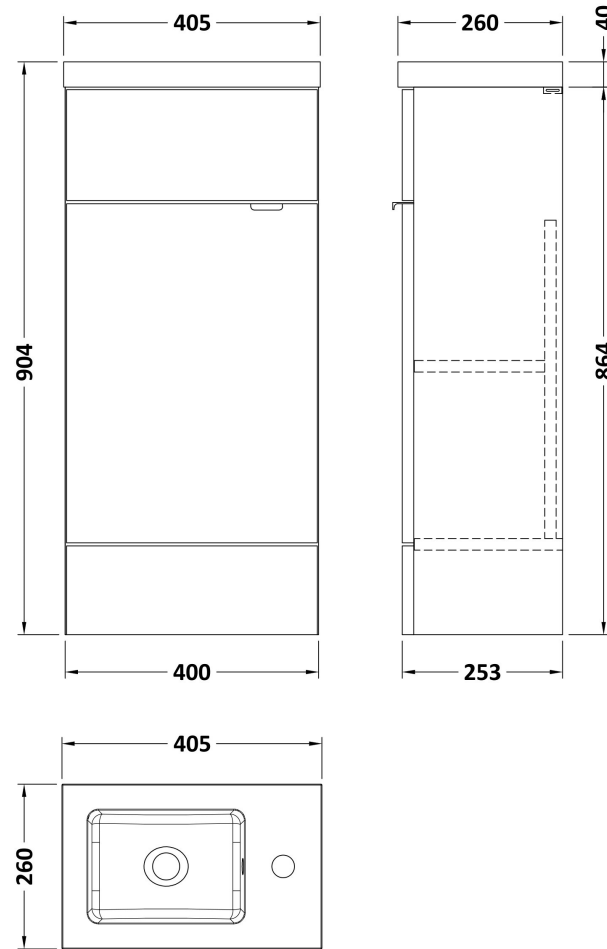

Sales Code: CBI521

Description: 400mm Compact Vanity Unit & Basin

Packaging Details

Barcode: 5055275887790

Sales Code: OFF503

Description: 400 Vanity Unit (255mm Deep)

Product Dimensions

Height (mm):	864
Width (mm):	400
Depth (mm):	255
Nett Weight (kg):	12

Packaging Dimensions

Height (mm):	290
Width (mm):	325
Depth (mm):	875
Gross Weight (kg):	12.5

Packaging Data

Box Colour:	Brown Cardboard Box
Box Qty:	1
Label Size:	100 x 50
Label Colour:	White Label
Label Qty:	2

Outer Box Dimensions (If Applicable)

Height (mm):	
Width (mm):	
Depth (mm):	
Gross Weight (kg):	
Barcode:	5055275820100

Product Details

Country of Origin:	United Kingdom
Fitting Instruction:	No
CE & UKCA:	N/A
FSC Certified Materials:	Yes
Colour:	Anthracite Woodgrain
Construction Method:	Cam & Wood Dowel
Construction Type:	Rigid
Cabinet Finish:	MFC Textured Woodgrain
Fascia Finish:	MFC Textured Woodgrain
Cabinet Thickness (mm):	18
Fascia Thickness (mm):	18
Drawer Included:	No
Drawer Type:	Not Applicable
No of Shelves:	1
Hinge Type:	95 Degree Clip-On Soft Close
Hinge Included:	Yes
Adjustable Legs:	No
Fixings Included:	Yes
Handle Style:	Contemporary
Waste Shroud:	No
Handle Included:	Yes
Handle Type:	Wrapover

Sales Code: PMB301

Description: 400 Side Tap Basin 1Th (402.5X255x40)

Product Dimensions

Height (mm):	135
Width (mm):	403
Depth (mm):	255
Nett Weight (kg):	6.01

Packaging Dimensions

Height (mm):	315
Width (mm):	205
Depth (mm):	455
Gross Weight (kg):	6.01