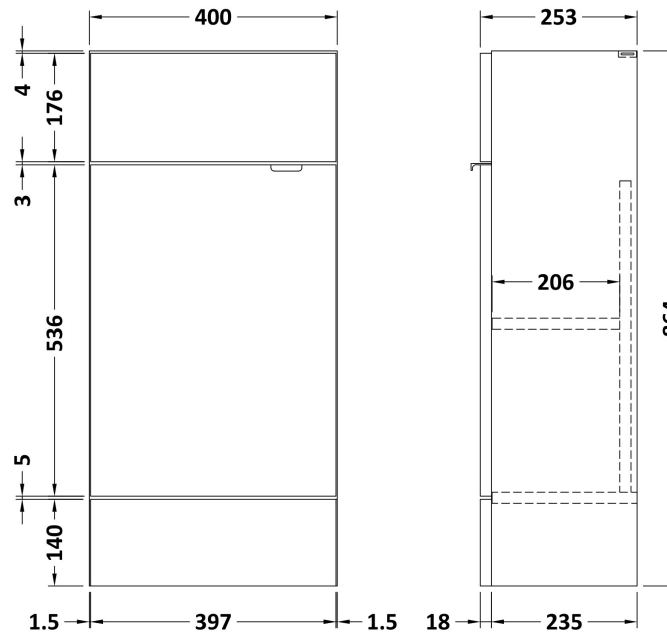

Sales Code: CBI521

Description: 400mm Compact Vanity Unit & Basin

Packaging Details

Barcode: 5055275887790

Sales Code: OFF503

Description: 400 Vanity Unit (255mm Deep)

Product Dimensions

Height (mm):	864
Width (mm):	400
Depth (mm):	255
Nett Weight (kg):	12

Packaging Dimensions

Height (mm):	290
Width (mm):	325
Depth (mm):	875
Gross Weight (kg):	12.5

Packaging Data

Box Colour:	Brown Cardboard Box
Box Qty:	1
Label Size:	100 x 50
Label Colour:	White Label
Label Qty:	2

Sales Code: PMB301

Description: 400 Side Tap Basin 1Th (402.5X255x40)

Product Dimensions

Height (mm):	135
Width (mm):	403
Depth (mm):	255
Nett Weight (kg):	6.01

Packaging Dimensions

Height (mm):	315
Width (mm):	205
Depth (mm):	455
Gross Weight (kg):	6.01

Packaging Data

Box Colour:	
Box Qty:	
Label Size:	x
Label Colour:	
Label Qty:	

Outer Box Dimensions (If Applicable)

Height (mm):	
Width (mm):	
Depth (mm):	
Gross Weight (kg):	
Barcode:	5055369063024

Product Details